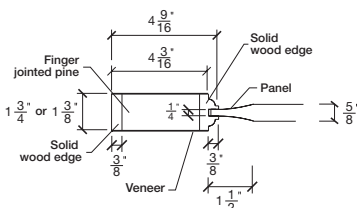

# Technical drawings 6/8 - 7/0 - 8/0

Panel Door - U.S. specs

www.pbidoors.com

203L / 293L

WIDTH			
36"	4 3/16"	27 5/8"	4 3/16"
34"	4 3/16"	25 5/8"	4 3/16"
32"	4 3/16"	23 5/8"	4 3/16"
30"	4 3/16"	21 5/8"	4 3/16"
28"	4 3/16"	19 5/8"	4 3/16"
26"	4 3/16"	17 5/8"	4 3/16"
24"	4 3/16"	15 5/8"	4 3/16"
22"	4 3/16"	13 5/8"	4 3/16"
20"	4 3/16"	11 5/8"	4 3/16"
18"	4 3/16"	9 5/8"	4 3/16"
16"	4 3/16"	7 5/8"	4 3/16"
15"	2 1/16"	10 7/8"	2 1/16"
14"	2 1/16"	9 7/8"	2 1/16"
12"	2 1/16"	7 7/8"	2 1/16"

203L / 293L

WIDTH			
36"	4 3/16"	27 5/8"	4 3/16"
34"	4 3/16"	25 5/8"	4 3/16"
32"	4 3/16"	23 5/8"	4 3/16"
30"	4 3/16"	21 5/8"	4 3/16"
28"	4 3/16"	19 5/8"	4 3/16"
26"	4 3/16"	17 5/8"	4 3/16"
24"	4 3/16"	15 5/8"	4 3/16"
22"	4 3/16"	13 5/8"	4 3/16"
20"	4 3/16"	11 5/8"	4 3/16"
18"	4 3/16"	9 5/8"	4 3/16"
16"	4 3/16"	7 5/8"	4 3/16"
15"	2 1/16"	10 7/8"	2 1/16"
14"	2 1/16"	9 7/8"	2 1/16"
12"	2 1/16"	7 7/8"	2 1/16"