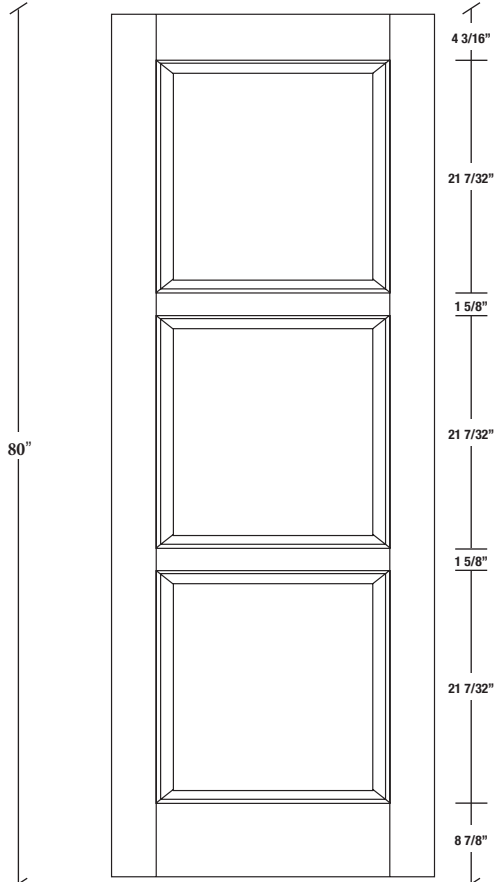

# Technical drawings 6/8 - 7/0 - 8/0

Panel Door - U.S. specs

www.pbidoors.com

203L / 293L

WIDTH			
36"	4 3/16"	27 5/8"	4 3/16"
34"	4 3/16"	25 5/8"	4 3/16"
32"	4 3/16"	23 5/8"	4 3/16"
30"	4 3/16"	21 5/8"	4 3/16"
28"	4 3/16"	19 5/8"	4 3/16"
26"	4 3/16"	17 5/8"	4 3/16"
24"	4 3/16"	15 5/8"	4 3/16"
22"	4 3/16"	13 5/8"	4 3/16"
20"	4 3/16"	11 5/8"	4 3/16"
18"	4 3/16"	9 5/8"	4 3/16"
16"	4 3/16"	7 5/8"	4 3/16"
15"	2 1/16"	10 7/8"	2 1/16"
14"	2 1/16"	9 7/8"	2 1/16"
12"	2 1/16"	7 7/8"	2 1/16"

203L / 293L

WIDTH			
36"	4 3/16"	27 5/8"	4 3/16"
34"	4 3/16"	25 5/8"	4 3/16"
32"	4 3/16"	23 5/8"	4 3/16"
30"	4 3/16"	21 5/8"	4 3/16"
28"	4 3/16"	19 5/8"	4 3/16"
26"	4 3/16"	17 5/8"	4 3/16"
24"	4 3/16"	15 5/8"	4 3/16"
22"	4 3/16"	13 5/8"	4 3/16"
20"	4 3/16"	11 5/8"	4 3/16"
18"	4 3/16"	9 5/8"	4 3/16"
16"	4 3/16"	7 5/8"	4 3/16"
15"	2 1/16"	10 7/8"	2 1/16"
14"	2 1/16"	9 7/8"	2 1/16"
12"	2 1/16"	7 7/8"	2 1/16"

SIDERAIL  
RAISED PANEL #20XX

SIDERAIL  
FLAT PANEL #29XX

\* Wood veneer on stain grade doors only

5/8" PANEL