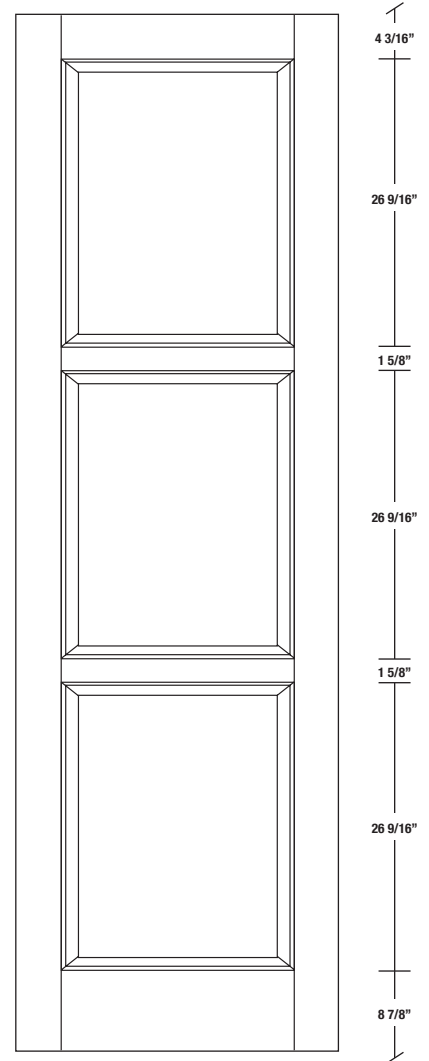

# Technical drawings 6/8 - 7/0 - 8/0

Panel Door - U.S. specs

www.pbidoors.com

203L / 293L

WIDTH			
36"	4 3/16"	27 5/8"	4 3/16"
34"	4 3/16"	25 5/8"	4 3/16"
32"	4 3/16"	23 5/8"	4 3/16"
30"	4 3/16"	21 5/8"	4 3/16"
28"	4 3/16"	19 5/8"	4 3/16"
26"	4 3/16"	17 5/8"	4 3/16"
24"	4 3/16"	15 5/8"	4 3/16"
22"	4 3/16"	13 5/8"	4 3/16"
20"	4 3/16"	11 5/8"	4 3/16"
18"	4 3/16"	9 5/8"	4 3/16"
16"	4 3/16"	7 5/8"	4 3/16"
15"	2 1/16"	10 7/8"	2 1/16"
14"	2 1/16"	9 7/8"	2 1/16"
12"	2 1/16"	7 7/8"	2 1/16"

203L / 293L

WIDTH			
36"	4 3/16"	27 5/8"	4 3/16"
34"	4 3/16"	25 5/8"	4 3/16"
32"	4 3/16"	23 5/8"	4 3/16"
30"	4 3/16"	21 5/8"	4 3/16"
28"	4 3/16"	19 5/8"	4 3/16"
26"	4 3/16"	17 5/8"	4 3/16"
24"	4 3/16"	15 5/8"	4 3/16"
22"	4 3/16"	13 5/8"	4 3/16"
20"	4 3/16"	11 5/8"	4 3/16"
18"	4 3/16"	9 5/8"	4 3/16"
16"	4 3/16"	7 5/8"	4 3/16"
15"	2 1/16"	10 7/8"	2 1/16"
14"	2 1/16"	9 7/8"	2 1/16"
12"	2 1/16"	7 7/8"	2 1/16"

SIDERAIL  
RAISED PANEL #20XX

SIDERAIL  
FLAT PANEL #29XX

\* Wood veneer on stain grade doors only

5/8" PANEL