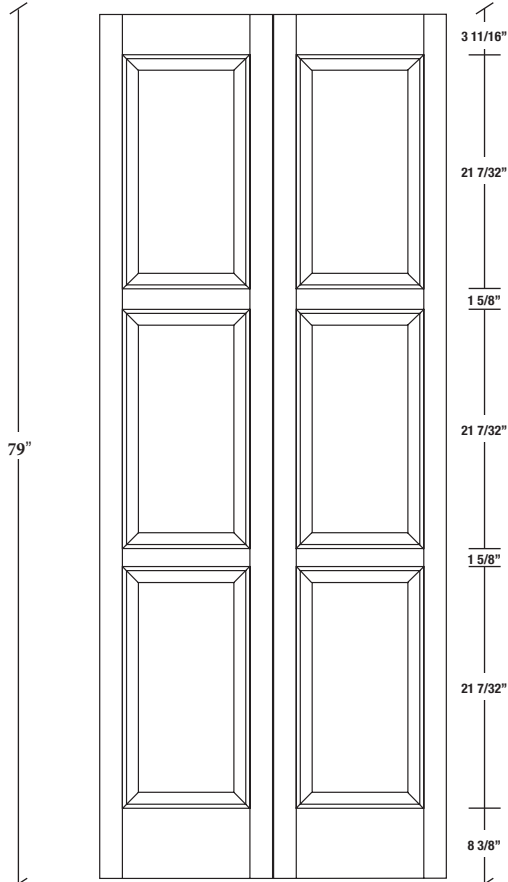

Technical drawings 6/7 - 6/11 - 7/11

Bifold Panel Door - U.S. specs

www.pbidoors.com

203LP / 293LP

203LP / 293LP

203LP / 293LP

WIDTH				
36"	13 5/8"	2 1/16"	13 5/8"	2 1/16"
34"	12 5/8"	2 1/16"	12 5/8"	2 1/16"
32"	11 5/8"	2 1/16"	11 5/8"	2 1/16"
30"	10 5/8"	2 1/16"	10 5/8"	2 1/16"
28"	9 5/8"	2 1/16"	9 5/8"	2 1/16"
26"	8 5/8"	2 1/16"	8 5/8"	2 1/16"
24"	7 5/8"	2 1/16"	7 5/8"	2 1/16"
22"	6 5/8"	2 1/16"	6 5/8"	2 1/16"
20"	5 5/8"	2 1/16"	5 5/8"	2 1/16"

WIDTH				
36"	13 5/8"	2 1/16"	13 5/8"	2 1/16"
34"	12 5/8"	2 1/16"	12 5/8"	2 1/16"
32"	11 5/8"	2 1/16"	11 5/8"	2 1/16"
30"	10 5/8"	2 1/16"	10 5/8"	2 1/16"
28"	9 5/8"	2 1/16"	9 5/8"	2 1/16"
26"	8 5/8"	2 1/16"	8 5/8"	2 1/16"
24"	7 5/8"	2 1/16"	7 5/8"	2 1/16"
22"	6 5/8"	2 1/16"	6 5/8"	2 1/16"
20"	5 5/8"	2 1/16"	5 5/8"	2 1/16"

1 3/8" SIDERAIL
RAISED PANEL #20XXP

1 3/8" SIDERAIL
FLAT PANEL #29XXP

* Wood veneer on stain grade doors only

5/8" PANEL

février 2018 (revision 01)