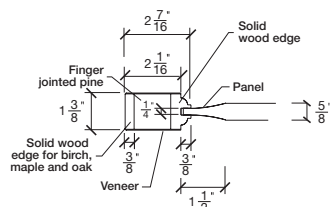

Technical drawings 6/7 - 6/11 - 7/11

Bifold Panel Door - U.S. specs

www.pbidoors.com

203LP / 293LP

203LP / 293LP

203LP / 293LP

WIDTH				
36"	13 5/8"	2 1/16"	13 5/8"	2 1/16"
34"	12 5/8"	2 1/16"	12 5/8"	2 1/16"
32"	11 5/8"	2 1/16"	11 5/8"	2 1/16"
30"	10 5/8"	2 1/16"	10 5/8"	2 1/16"
28"	9 5/8"	2 1/16"	9 5/8"	2 1/16"
26"	8 5/8"	2 1/16"	8 5/8"	2 1/16"
24"	7 5/8"	2 1/16"	7 5/8"	2 1/16"
22"	6 5/8"	2 1/16"	6 5/8"	2 1/16"
20"	5 5/8"	2 1/16"	5 5/8"	2 1/16"

WIDTH				
36"	13 5/8"	2 1/16"	13 5/8"	2 1/16"
34"	12 5/8"	2 1/16"	12 5/8"	2 1/16"
32"	11 5/8"	2 1/16"	11 5/8"	2 1/16"
30"	10 5/8"	2 1/16"	10 5/8"	2 1/16"
28"	9 5/8"	2 1/16"	9 5/8"	2 1/16"
26"	8 5/8"	2 1/16"	8 5/8"	2 1/16"
24"	7 5/8"	2 1/16"	7 5/8"	2 1/16"
22"	6 5/8"	2 1/16"	6 5/8"	2 1/16"
20"	5 5/8"	2 1/16"	5 5/8"	2 1/16"