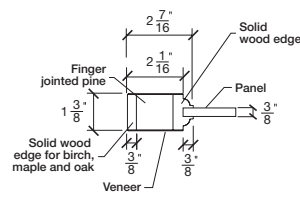

1 3/8" SIDERAIL
FLAT PANEL #29XXP