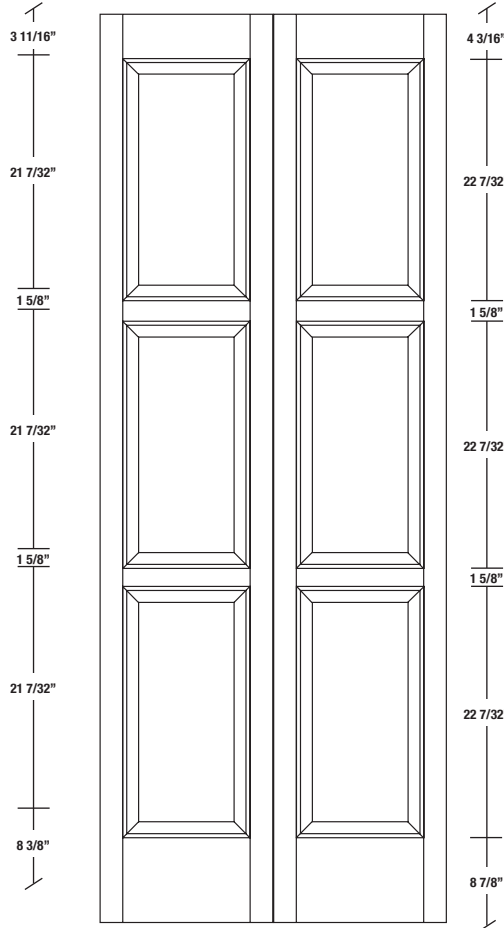

Technical drawings 6/7 - 6/11 - 7/11

Bifold Panel Door - U.S. specs

www.pbidoors.com

203LP / 293LP

203LP / 293LP

203LP / 293LP

WIDTH				
36"	13 5/8"	2 1/16"	13 5/8"	2 1/16"
34"	12 5/8"	2 1/16"	12 5/8"	2 1/16"
32"	11 5/8"	2 1/16"	11 5/8"	2 1/16"
30"	10 5/8"	2 1/16"	10 5/8"	2 1/16"
28"	9 5/8"	2 1/16"	9 5/8"	2 1/16"
26"	8 5/8"	2 1/16"	8 5/8"	2 1/16"
24"	7 5/8"	2 1/16"	7 5/8"	2 1/16"
22"	6 5/8"	2 1/16"	6 5/8"	2 1/16"
20"	5 5/8"	2 1/16"	5 5/8"	2 1/16"

WIDTH				
36"	13 5/8"	2 1/16"	13 5/8"	2 1/16"
34"	12 5/8"	2 1/16"	12 5/8"	2 1/16"
32"	11 5/8"	2 1/16"	11 5/8"	2 1/16"
30"	10 5/8"	2 1/16"	10 5/8"	2 1/16"
28"	9 5/8"	2 1/16"	9 5/8"	2 1/16"
26"	8 5/8"	2 1/16"	8 5/8"	2 1/16"
24"	7 5/8"	2 1/16"	7 5/8"	2 1/16"
22"	6 5/8"	2 1/16"	6 5/8"	2 1/16"
20"	5 5/8"	2 1/16"	5 5/8"	2 1/16"

1 3/8" SIDERAIL
RAISED PANEL #20XXP

1 3/8" SIDERAIL
FLAT PANEL #29XXP

* Wood veneer on stain grade doors only

5/8" PANEL

février 2018 (revision 01)