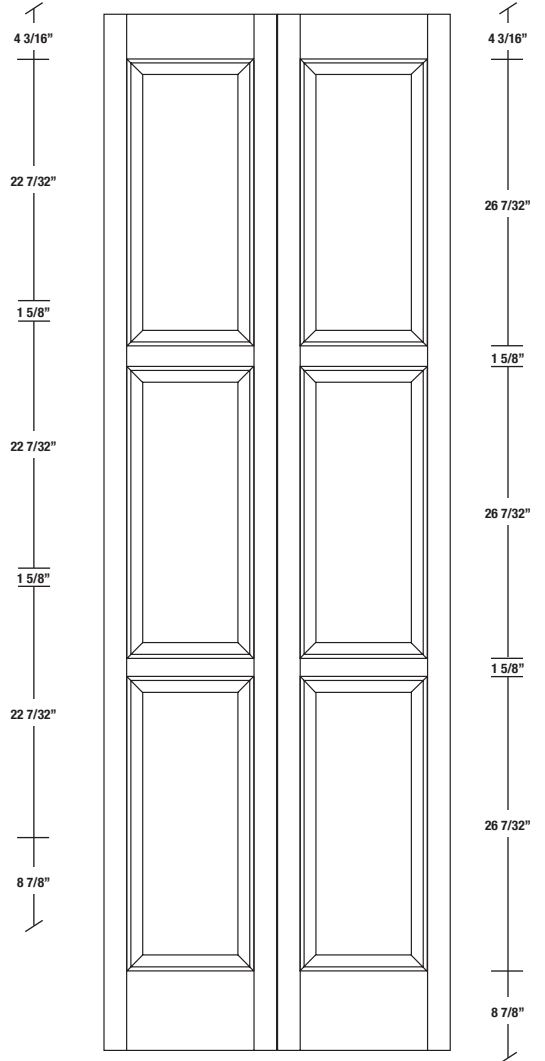

Technical drawings 6/7 - 6/11 - 7/11

Bifold Panel Door - U.S. specs

www.pbidoors.com

203LP / 293LP

203LP / 293LP

203LP / 293LP

WIDTH				
36"	13 5/8"	2 1/16"	13 5/8"	2 1/16"
34"	12 5/8"	2 1/16"	12 5/8"	2 1/16"
32"	11 5/8"	2 1/16"	11 5/8"	2 1/16"
30"	10 5/8"	2 1/16"	10 5/8"	2 1/16"
28"	9 5/8"	2 1/16"	9 5/8"	2 1/16"
26"	8 5/8"	2 1/16"	8 5/8"	2 1/16"
24"	7 5/8"	2 1/16"	7 5/8"	2 1/16"
22"	6 5/8"	2 1/16"	6 5/8"	2 1/16"
20"	5 5/8"	2 1/16"	5 5/8"	2 1/16"

WIDTH				
36"	13 5/8"	2 1/16"	13 5/8"	2 1/16"
34"	12 5/8"	2 1/16"	12 5/8"	2 1/16"
32"	11 5/8"	2 1/16"	11 5/8"	2 1/16"
30"	10 5/8"	2 1/16"	10 5/8"	2 1/16"
28"	9 5/8"	2 1/16"	9 5/8"	2 1/16"
26"	8 5/8"	2 1/16"	8 5/8"	2 1/16"
24"	7 5/8"	2 1/16"	7 5/8"	2 1/16"
22"	6 5/8"	2 1/16"	6 5/8"	2 1/16"
20"	5 5/8"	2 1/16"	5 5/8"	2 1/16"

1 3/8" SIDERAIL
RAISED PANEL #20XXP

1 3/8" SIDERAIL
FLAT PANEL #29XXP

* Wood veneer on stain grade doors only

5/8" PANEL

février 2018 (revision 01)