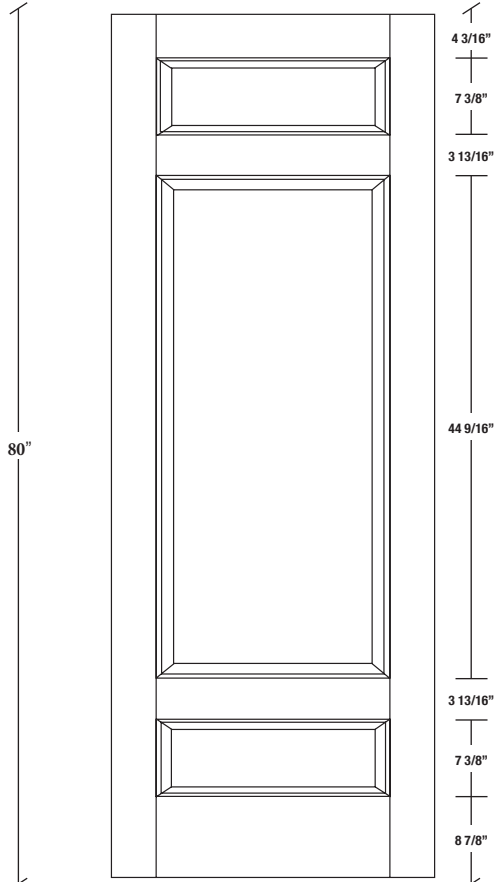

# Technical drawings 6/8 - 7/0 - 8/0

Panel Door - U.S. specs

www.pbidoors.com

203T / 293T

WIDTH			
36"	4 3/16"	27 5/8"	4 3/16"
34"	4 3/16"	25 5/8"	4 3/16"
32"	4 3/16"	23 5/8"	4 3/16"
30"	4 3/16"	21 5/8"	4 3/16"
28"	4 3/16"	19 5/8"	4 3/16"
26"	4 3/16"	17 5/8"	4 3/16"
24"	4 3/16"	15 5/8"	4 3/16"
22"	4 3/16"	13 5/8"	4 3/16"
20"	4 3/16"	11 5/8"	4 3/16"
18"	4 3/16"	9 5/8"	4 3/16"
16"	4 3/16"	7 5/8"	4 3/16"
15"	2 1/16"	10 7/8"	2 1/16"
14"	2 1/16"	9 7/8"	2 1/16"
12"	2 1/16"	7 7/8"	2 1/16"

203T / 293T

WIDTH			
36"	4 3/16"	27 5/8"	4 3/16"
34"	4 3/16"	25 5/8"	4 3/16"
32"	4 3/16"	23 5/8"	4 3/16"
30"	4 3/16"	21 5/8"	4 3/16"
28"	4 3/16"	19 5/8"	4 3/16"
26"	4 3/16"	17 5/8"	4 3/16"
24"	4 3/16"	15 5/8"	4 3/16"
22"	4 3/16"	13 5/8"	4 3/16"
20"	4 3/16"	11 5/8"	4 3/16"
18"	4 3/16"	9 5/8"	4 3/16"
16"	4 3/16"	7 5/8"	4 3/16"
15"	2 1/16"	10 7/8"	2 1/16"
14"	2 1/16"	9 7/8"	2 1/16"
12"	2 1/16"	7 7/8"	2 1/16"

SIDERAIL  
RAISED PANEL #20XX

SIDERAIL  
FLAT PANEL #29XX

\* Wood veneer on stain grade doors only

5/8" PANEL

février 2018 (revision 01)