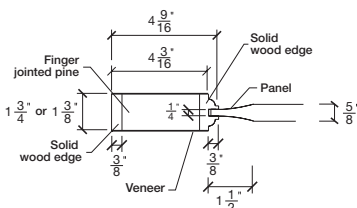

# Technical drawings 6/8 - 7/0 - 8/0

Panel Door - U.S. specs

www.pbidoors.com

203T / 293T

WIDTH			
36"	4 3/16"	27 5/8"	4 3/16"
34"	4 3/16"	25 5/8"	4 3/16"
32"	4 3/16"	23 5/8"	4 3/16"
30"	4 3/16"	21 5/8"	4 3/16"
28"	4 3/16"	19 5/8"	4 3/16"
26"	4 3/16"	17 5/8"	4 3/16"
24"	4 3/16"	15 5/8"	4 3/16"
22"	4 3/16"	13 5/8"	4 3/16"
20"	4 3/16"	11 5/8"	4 3/16"
18"	4 3/16"	9 5/8"	4 3/16"
16"	4 3/16"	7 5/8"	4 3/16"
15"	2 1/16"	10 7/8"	2 1/16"
14"	2 1/16"	9 7/8"	2 1/16"
12"	2 1/16"	7 7/8"	2 1/16"

203T / 293T

WIDTH			
36"	4 3/16"	27 5/8"	4 3/16"
34"	4 3/16"	25 5/8"	4 3/16"
32"	4 3/16"	23 5/8"	4 3/16"
30"	4 3/16"	21 5/8"	4 3/16"
28"	4 3/16"	19 5/8"	4 3/16"
26"	4 3/16"	17 5/8"	4 3/16"
24"	4 3/16"	15 5/8"	4 3/16"
22"	4 3/16"	13 5/8"	4 3/16"
20"	4 3/16"	11 5/8"	4 3/16"
18"	4 3/16"	9 5/8"	4 3/16"
16"	4 3/16"	7 5/8"	4 3/16"
15"	2 1/16"	10 7/8"	2 1/16"
14"	2 1/16"	9 7/8"	2 1/16"
12"	2 1/16"	7 7/8"	2 1/16"