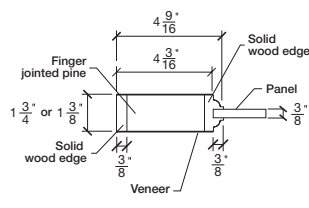

SIDERAIL
FLAT PANEL #29XX