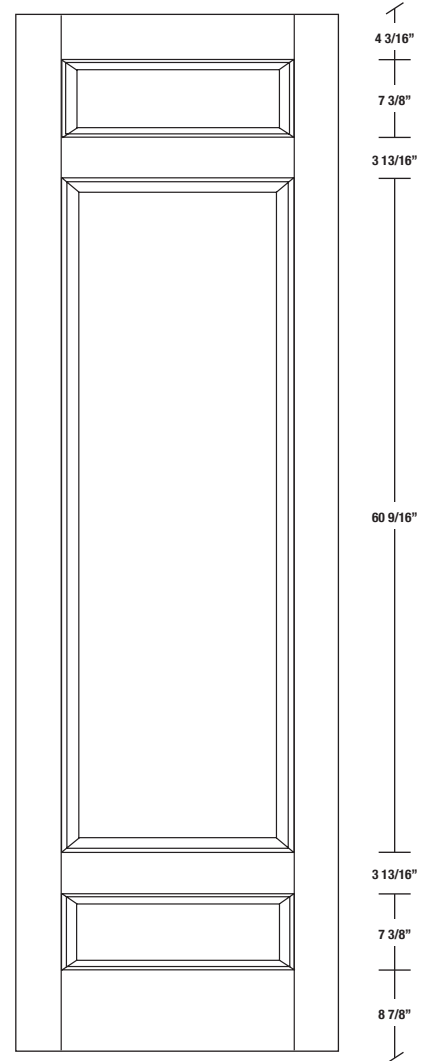

# Technical drawings 6/8 - 7/0 - 8/0

Panel Door - U.S. specs

www.pbidoors.com

203T / 293T

WIDTH			
36"	4 3/16"	27 5/8"	4 3/16"
34"	4 3/16"	25 5/8"	4 3/16"
32"	4 3/16"	23 5/8"	4 3/16"
30"	4 3/16"	21 5/8"	4 3/16"
28"	4 3/16"	19 5/8"	4 3/16"
26"	4 3/16"	17 5/8"	4 3/16"
24"	4 3/16"	15 5/8"	4 3/16"
22"	4 3/16"	13 5/8"	4 3/16"
20"	4 3/16"	11 5/8"	4 3/16"
18"	4 3/16"	9 5/8"	4 3/16"
16"	4 3/16"	7 5/8"	4 3/16"
15"	2 1/16"	10 7/8"	2 1/16"
14"	2 1/16"	9 7/8"	2 1/16"
12"	2 1/16"	7 7/8"	2 1/16"

203T / 293T

WIDTH			
36"	4 3/16"	27 5/8"	4 3/16"
34"	4 3/16"	25 5/8"	4 3/16"
32"	4 3/16"	23 5/8"	4 3/16"
30"	4 3/16"	21 5/8"	4 3/16"
28"	4 3/16"	19 5/8"	4 3/16"
26"	4 3/16"	17 5/8"	4 3/16"
24"	4 3/16"	15 5/8"	4 3/16"
22"	4 3/16"	13 5/8"	4 3/16"
20"	4 3/16"	11 5/8"	4 3/16"
18"	4 3/16"	9 5/8"	4 3/16"
16"	4 3/16"	7 5/8"	4 3/16"
15"	2 1/16"	10 7/8"	2 1/16"
14"	2 1/16"	9 7/8"	2 1/16"
12"	2 1/16"	7 7/8"	2 1/16"

SIDERAIL  
RAISED PANEL #20XX

SIDERAIL  
FLAT PANEL #29XX

\* Wood veneer on stain grade doors only

5/8" PANEL

février 2018 (revision 01)