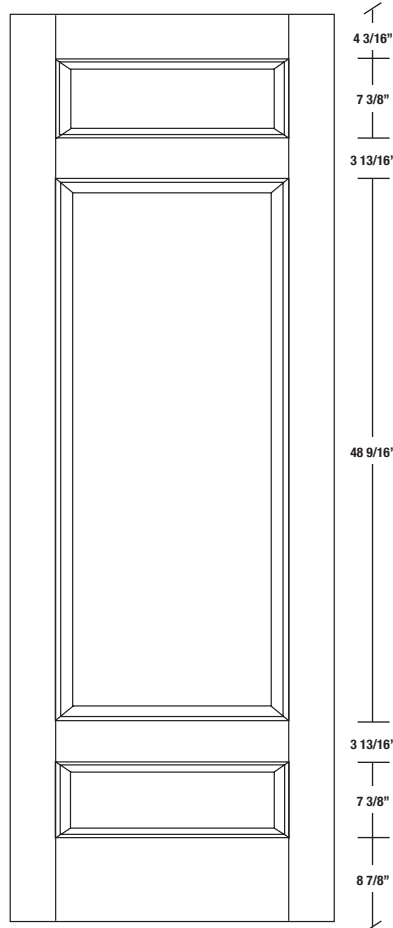

# Technical drawings 6/8 - 7/0 - 8/0

Panel Door - U.S. specs

www.pbidoors.com

203T / 293T

WIDTH			
36"	4 3/16"	27 5/8"	4 3/16"
34"	4 3/16"	25 5/8"	4 3/16"
32"	4 3/16"	23 5/8"	4 3/16"
30"	4 3/16"	21 5/8"	4 3/16"
28"	4 3/16"	19 5/8"	4 3/16"
26"	4 3/16"	17 5/8"	4 3/16"
24"	4 3/16"	15 5/8"	4 3/16"
22"	4 3/16"	13 5/8"	4 3/16"
20"	4 3/16"	11 5/8"	4 3/16"
18"	4 3/16"	9 5/8"	4 3/16"
16"	4 3/16"	7 5/8"	4 3/16"
15"	2 1/16"	10 7/8"	2 1/16"
14"	2 1/16"	9 7/8"	2 1/16"
12"	2 1/16"	7 7/8"	2 1/16"

203T / 293T

WIDTH			
36"	4 3/16"	27 5/8"	4 3/16"
34"	4 3/16"	25 5/8"	4 3/16"
32"	4 3/16"	23 5/8"	4 3/16"
30"	4 3/16"	21 5/8"	4 3/16"
28"	4 3/16"	19 5/8"	4 3/16"
26"	4 3/16"	17 5/8"	4 3/16"
24"	4 3/16"	15 5/8"	4 3/16"
22"	4 3/16"	13 5/8"	4 3/16"
20"	4 3/16"	11 5/8"	4 3/16"
18"	4 3/16"	9 5/8"	4 3/16"
16"	4 3/16"	7 5/8"	4 3/16"
15"	2 1/16"	10 7/8"	2 1/16"
14"	2 1/16"	9 7/8"	2 1/16"
12"	2 1/16"	7 7/8"	2 1/16"

SIDERAIL  
RAISED PANEL #20XX

SIDERAIL  
FLAT PANEL #29XX

\* Wood veneer on stain grade doors only

5/8" PANEL

février 2018 (revision 01)