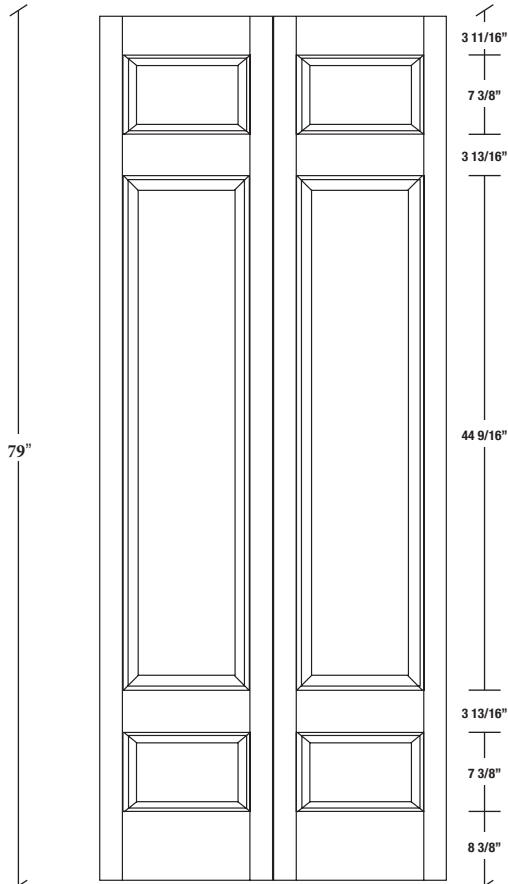

Technical drawings 6/7 - 6/11 - 7/11

Bifold Panel Door - U.S. specs

www.pbidoors.com

203TP / 293TP

203TP / 293TP

203TP / 293TP

WIDTH	2 1/16"	2 1/16"	2 1/16"
36"	13 5/8"	13 5/8"	13 5/8"
34"	12 5/8"	12 5/8"	12 5/8"
32"	11 5/8"	11 5/8"	11 5/8"
30"	10 5/8"	10 5/8"	10 5/8"
28"	9 5/8"	9 5/8"	9 5/8"
26"	8 5/8"	8 5/8"	8 5/8"
24"	7 5/8"	7 5/8"	7 5/8"
22"	6 5/8"	6 5/8"	6 5/8"
20"	5 5/8"	5 5/8"	5 5/8"

WIDTH	2 1/16"	2 1/16"	2 1/16"
36"	13 5/8"	13 5/8"	13 5/8"
34"	12 5/8"	12 5/8"	12 5/8"
32"	11 5/8"	11 5/8"	11 5/8"
30"	10 5/8"	10 5/8"	10 5/8"
28"	9 5/8"	9 5/8"	9 5/8"
26"	8 5/8"	8 5/8"	8 5/8"
24"	7 5/8"	7 5/8"	7 5/8"
22"	6 5/8"	6 5/8"	6 5/8"
20"	5 5/8"	5 5/8"	5 5/8"

1 3/8" SIDERAIL
RAISED PANEL #20XXP

1 3/8" SIDERAIL
FLAT PANEL #29XXP

* Wood veneer on stain grade doors only

5/8" PANEL