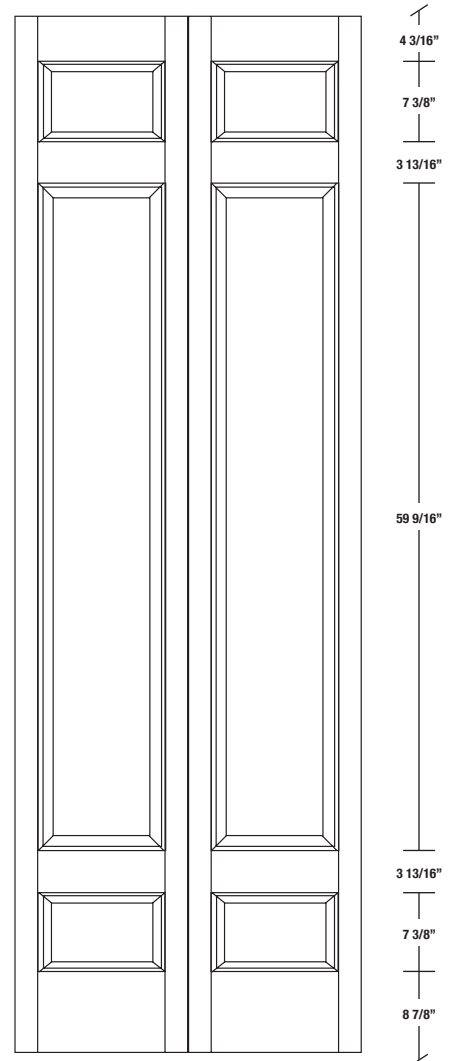

Technical drawings 6/7 - 6/11 - 7/11

Bifold Panel Door - U.S. specs

www.pbidoors.com

203TP / 293TP

203TP / 293TP

203TP / 293TP

WIDTH	2 1/16"	2 1/16"	2 1/16"
36"	13 5/8"	13 5/8"	13 5/8"
34"	12 5/8"	12 5/8"	12 5/8"
32"	11 5/8"	11 5/8"	11 5/8"
30"	10 5/8"	10 5/8"	10 5/8"
28"	9 5/8"	9 5/8"	9 5/8"
26"	8 5/8"	8 5/8"	8 5/8"
24"	7 5/8"	7 5/8"	7 5/8"
22"	6 5/8"	6 5/8"	6 5/8"
20"	5 5/8"	5 5/8"	5 5/8"

WIDTH	2 1/16"	2 1/16"	2 1/16"
36"	13 5/8"	13 5/8"	13 5/8"
34"	12 5/8"	12 5/8"	12 5/8"
32"	11 5/8"	11 5/8"	11 5/8"
30"	10 5/8"	10 5/8"	10 5/8"
28"	9 5/8"	9 5/8"	9 5/8"
26"	8 5/8"	8 5/8"	8 5/8"
24"	7 5/8"	7 5/8"	7 5/8"
22"	6 5/8"	6 5/8"	6 5/8"
20"	5 5/8"	5 5/8"	5 5/8"

1 3/8" SIDERAIL
RAISED PANEL #20XXP

1 3/8" SIDERAIL
FLAT PANEL #29XXP

* Wood veneer on stain grade doors only

5/8" PANEL