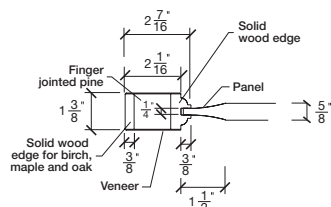

Technical drawings 6/7 - 6/11 - 7/11

Bifold Panel Door - U.S. specs

www.pbidoors.com

203TP / 293TP

203TP / 293TP

203TP / 293TP

WIDTH	2 1/16"	2 1/16"	2 1/16"
36"	13 5/8"	13 5/8"	13 5/8"
34"	12 5/8"	12 5/8"	12 5/8"
32"	11 5/8"	11 5/8"	11 5/8"
30"	10 5/8"	10 5/8"	10 5/8"
28"	9 5/8"	9 5/8"	9 5/8"
26"	8 5/8"	8 5/8"	8 5/8"
24"	7 5/8"	7 5/8"	7 5/8"
22"	6 5/8"	6 5/8"	6 5/8"
20"	5 5/8"	5 5/8"	5 5/8"

WIDTH	2 1/16"	2 1/16"	2 1/16"
36"	13 5/8"	13 5/8"	13 5/8"
34"	12 5/8"	12 5/8"	12 5/8"
32"	11 5/8"	11 5/8"	11 5/8"
30"	10 5/8"	10 5/8"	10 5/8"
28"	9 5/8"	9 5/8"	9 5/8"
26"	8 5/8"	8 5/8"	8 5/8"
24"	7 5/8"	7 5/8"	7 5/8"
22"	6 5/8"	6 5/8"	6 5/8"
20"	5 5/8"	5 5/8"	5 5/8"