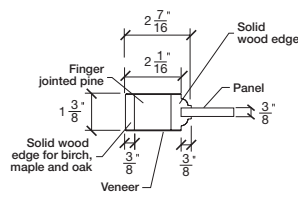

1 3/8" SIDERAIL
FLAT PANEL #29XXP