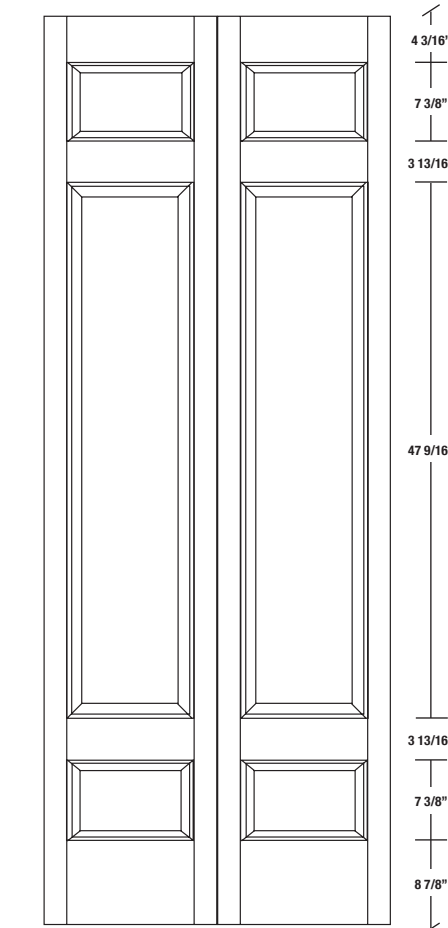

Technical drawings 6/7 - 6/11 - 7/11

Bifold Panel Door - U.S. specs

www.pbidoors.com

203TP / 293TP

203TP / 293TP

203TP / 293TP

WIDTH	2 1/16"	2 1/16"	2 1/16"
36"	13 5/8"	13 5/8"	13 5/8"
34"	12 5/8"	12 5/8"	12 5/8"
32"	11 5/8"	11 5/8"	11 5/8"
30"	10 5/8"	10 5/8"	10 5/8"
28"	9 5/8"	9 5/8"	9 5/8"
26"	8 5/8"	8 5/8"	8 5/8"
24"	7 5/8"	7 5/8"	7 5/8"
22"	6 5/8"	6 5/8"	6 5/8"
20"	5 5/8"	5 5/8"	5 5/8"

WIDTH	2 1/16"	2 1/16"	2 1/16"
36"	13 5/8"	13 5/8"	13 5/8"
34"	12 5/8"	12 5/8"	12 5/8"
32"	11 5/8"	11 5/8"	11 5/8"
30"	10 5/8"	10 5/8"	10 5/8"
28"	9 5/8"	9 5/8"	9 5/8"
26"	8 5/8"	8 5/8"	8 5/8"
24"	7 5/8"	7 5/8"	7 5/8"
22"	6 5/8"	6 5/8"	6 5/8"
20"	5 5/8"	5 5/8"	5 5/8"