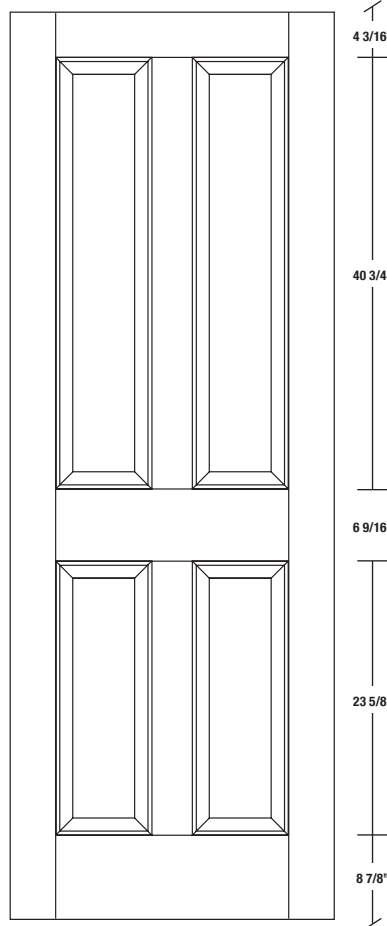

Technical drawings 6/8 - 7/0 - 8/0

Panel Door - U.S. specs

www.pbidoors.com

2040 / 2940

WIDTH	36"	34"	32"	30"	28"	26"	24"
4 3/16"	11 29/32"	9 29/32"	8 29/32"	7 29/32"	6 29/32"	5 29/32"	
3 13/16"	10 29/32"	9 29/32"	8 29/32"	7 29/32"	6 29/32"	5 29/32"	
11 29/32"	10 29/32"	9 29/32"	8 29/32"	7 29/32"	6 29/32"	5 29/32"	
4 3/16"	4 3/16"	4 3/16"	4 3/16"	4 3/16"	4 3/16"	4 3/16"	4 3/16"

FOR SMALLER SIZES REFER TO MODEL #2020 P.91

2040 / 2940

WIDTH	36"	34"	32"	30"	28"	26"	24"
4 3/16"	9 29/32"	8 29/32"	7 29/32"	6 29/32"	5 29/32"		
3 13/16"	10 29/32"	9 29/32"	8 29/32"	7 29/32"	6 29/32"	5 29/32"	
11 29/32"	10 29/32"	9 29/32"	8 29/32"	7 29/32"	6 29/32"	5 29/32"	
4 3/16"	4 3/16"	4 3/16"	4 3/16"	4 3/16"	4 3/16"	4 3/16"	4 3/16"

FOR SMALLER SIZES REFER TO MODEL #2020 P.91

SIDERAIL
RAISED PANEL #20XX

SIDERAIL
FLAT PANEL #29XX

* Wood veneer on stain grade doors only

5/8" PANEL