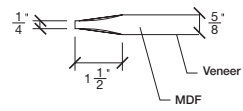

* Wood veneer on stain grade doors only

5/8" PANEL