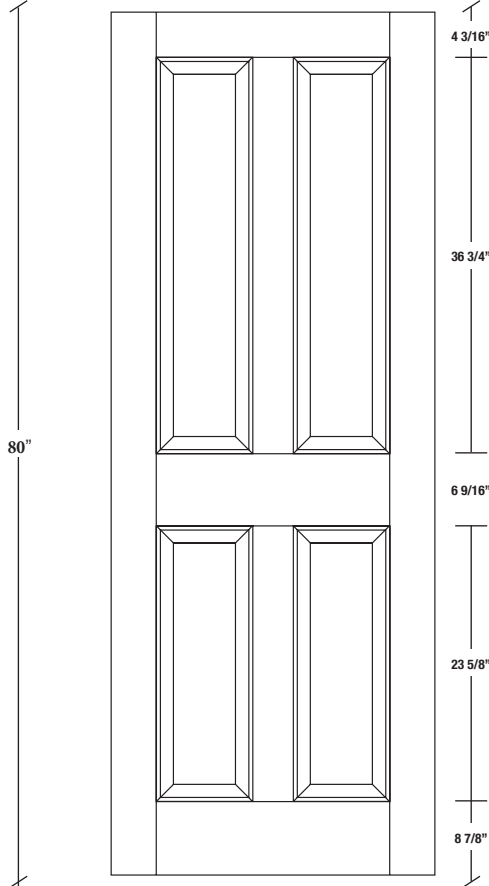

Technical drawings 6/8 - 7/0 - 8/0

Panel Door - U.S. specs

www.pbidoors.com

2040 / 2940

WIDTH	36"	34"	32"	30"	28"	26"	24"
4 3/16"	11 29/32"	9 29/32"	8 29/32"	7 29/32"	6 29/32"	5 29/32"	
3 13/16"	10 29/32"	9 29/32"	8 29/32"	7 29/32"	6 29/32"	5 29/32"	
11 29/32"	10 29/32"	9 29/32"	8 29/32"	7 29/32"	6 29/32"	5 29/32"	
4 3/16"	4 3/16"	4 3/16"	4 3/16"	4 3/16"	4 3/16"	4 3/16"	4 3/16"

FOR SMALLER SIZES REFER TO MODEL #2020 P.91

2040 / 2940

WIDTH	36"	34"	32"	30"	28"	26"	24"
4 3/16"	9 29/32"	8 29/32"	7 29/32"	6 29/32"	5 29/32"		
3 13/16"	10 29/32"	9 29/32"	8 29/32"	7 29/32"	6 29/32"	5 29/32"	
11 29/32"	10 29/32"	9 29/32"	8 29/32"	7 29/32"	6 29/32"	5 29/32"	
4 3/16"	4 3/16"	4 3/16"	4 3/16"	4 3/16"	4 3/16"	4 3/16"	4 3/16"

FOR SMALLER SIZES REFER TO MODEL #2020 P.91

SIDERAIL
RAISED PANEL #20XX

SIDERAIL
FLAT PANEL #29XX

* Wood veneer on stain grade doors only

5/8" PANEL