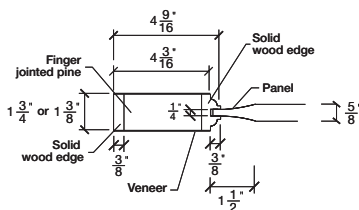

SIDERAIL
RAISED PANEL #20XX