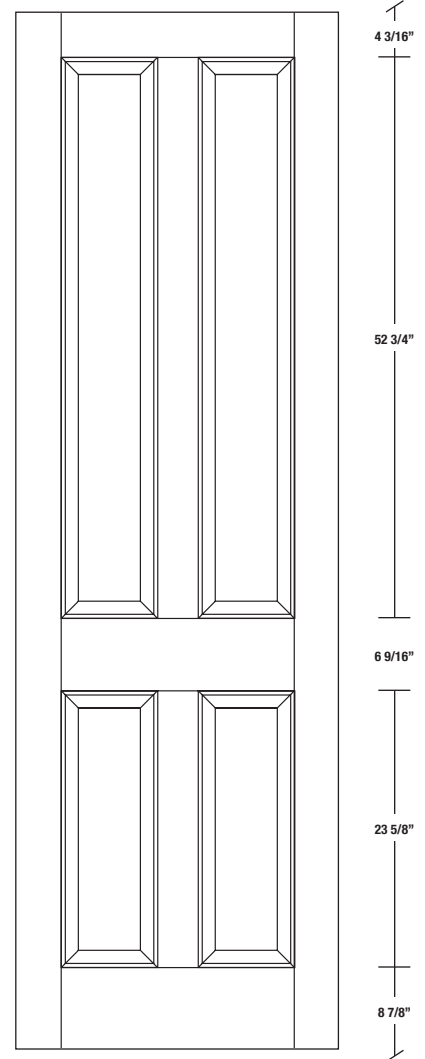

Technical drawings 6/8 - 7/0 - 8/0

Panel Door - U.S. specs

www.pbidoors.com

2040 / 2940

WIDTH	36"	34"	32"	30"	28"	26"	24"
4 3/16"	11 29/32"	9 29/32"	8 29/32"	7 29/32"	6 29/32"	5 29/32"	
3 13/16"	10 29/32"	9 29/32"	8 29/32"	7 29/32"	6 29/32"	5 29/32"	
11 29/32"	10 29/32"	9 29/32"	8 29/32"	7 29/32"	6 29/32"	5 29/32"	
4 3/16"	4 3/16"	4 3/16"	4 3/16"	4 3/16"	4 3/16"	4 3/16"	4 3/16"

FOR SMALLER SIZES REFER TO MODEL #2020 P.91

2040 / 2940

WIDTH	36"	34"	32"	30"	28"	26"	24"
4 3/16"	9 29/32"	8 29/32"	7 29/32"	6 29/32"	5 29/32"		
3 13/16"	10 29/32"	9 29/32"	8 29/32"	7 29/32"	6 29/32"	5 29/32"	
11 29/32"	10 29/32"	9 29/32"	8 29/32"	7 29/32"	6 29/32"	5 29/32"	
4 3/16"	4 3/16"	4 3/16"	4 3/16"	4 3/16"	4 3/16"	4 3/16"	4 3/16"

FOR SMALLER SIZES REFER TO MODEL #2020 P.91

SIDERAIL
RAISED PANEL #20XX

SIDERAIL
FLAT PANEL #29XX

* Wood veneer on stain grade doors only

5/8" PANEL