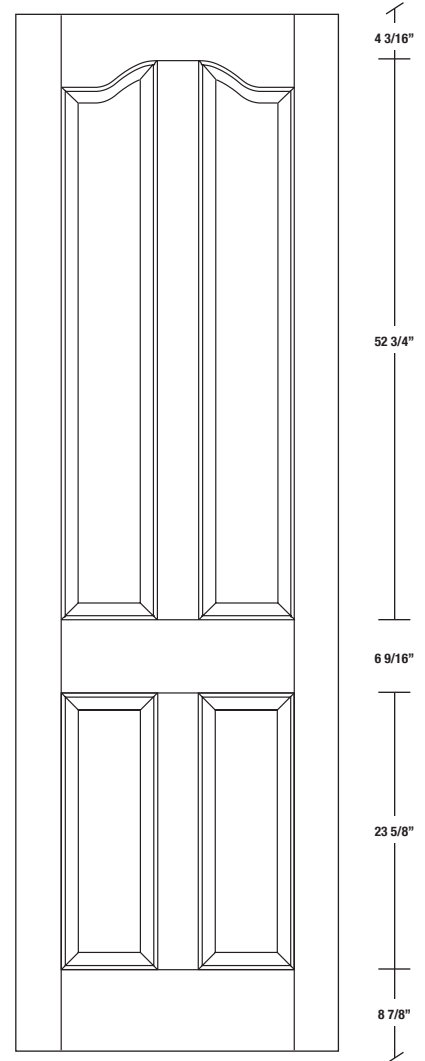

# Technical drawings 6/8 - 7/0 - 8/0

Panel Door - U.S. specs

www.pbidoors.com

2040S / 2940S

WIDTH	36"	34"	32"	30"	28"	26"	24"
4 3/16"	11 29/32"	10 29/32"	9 29/32"	8 29/32"	7 29/32"	6 29/32"	5 29/32"
3 13/16"	3 13/16"	3 13/16"	3 13/16"	3 13/16"	3 13/16"	3 13/16"	3 13/16"
11 29/32"	10 29/32"	9 29/32"	8 29/32"	7 29/32"	6 29/32"	5 29/32"	4 3/16"
4 3/16"	4 3/16"	4 3/16"	4 3/16"	4 3/16"	4 3/16"	4 3/16"	4 3/16"

FOR SMALLER SIZES REFER TO MODEL #2020C P.92

2040S / 2940S

WIDTH	36"	34"	32"	30"	28"	26"	24"
4 3/16"	11 29/32"	10 29/32"	9 29/32"	8 29/32"	7 29/32"	6 29/32"	5 29/32"
3 13/16"	3 13/16"	3 13/16"	3 13/16"	3 13/16"	3 13/16"	3 13/16"	3 13/16"
11 29/32"	10 29/32"	9 29/32"	8 29/32"	7 29/32"	6 29/32"	5 29/32"	4 3/16"
4 3/16"	4 3/16"	4 3/16"	4 3/16"	4 3/16"	4 3/16"	4 3/16"	4 3/16"

FOR SMALLER SIZES REFER TO MODEL #2020C P.92

**SIDERAIL  
RAISED PANEL #20XX**

**SIDERAIL  
FLAT PANEL #29XX**

\* Wood veneer on stain grade doors only

**5/8" PANEL**