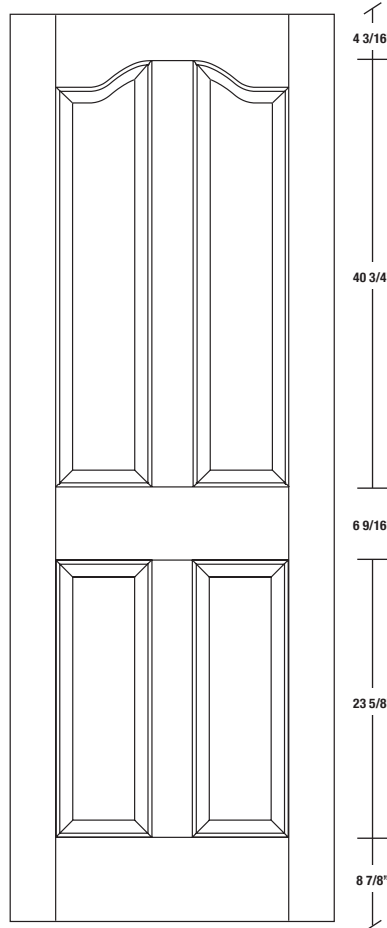

# Technical drawings 6/8 - 7/0 - 8/0

Panel Door - U.S. specs

www.pbidoors.com

2040S / 2940S

WIDTH	36"	34"	32"	30"	28"	26"	24"
4 3/16"	11 29/32"	10 29/32"	9 29/32"	8 29/32"	7 29/32"	6 29/32"	5 29/32"
3 13/16"	3 13/16"	3 13/16"	3 13/16"	3 13/16"	3 13/16"	3 13/16"	3 13/16"
11 29/32"	10 29/32"	9 29/32"	8 29/32"	7 29/32"	6 29/32"	5 29/32"	4 3/16"
4 3/16"	4 3/16"	4 3/16"	4 3/16"	4 3/16"	4 3/16"	4 3/16"	4 3/16"

FOR SMALLER SIZES REFER TO MODEL #2020C P.92

2040S / 2940S

WIDTH	36"	34"	32"	30"	28"	26"	24"
4 3/16"	11 29/32"	10 29/32"	9 29/32"	8 29/32"	7 29/32"	6 29/32"	5 29/32"
3 13/16"	3 13/16"	3 13/16"	3 13/16"	3 13/16"	3 13/16"	3 13/16"	3 13/16"
11 29/32"	10 29/32"	9 29/32"	8 29/32"	7 29/32"	6 29/32"	5 29/32"	4 3/16"
4 3/16"	4 3/16"	4 3/16"	4 3/16"	4 3/16"	4 3/16"	4 3/16"	4 3/16"

FOR SMALLER SIZES REFER TO MODEL #2020C P.92

**SIDERAIL  
RAISED PANEL #20XX**

**SIDERAIL  
FLAT PANEL #29XX**

\* Wood veneer on stain grade doors only

**5/8" PANEL**