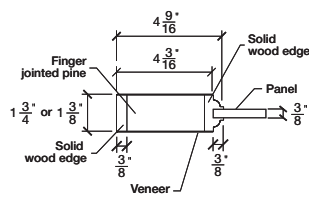

FOR SMALLER SIZES REFER TO MODEL #2020C P.92

2040S / 2940S

WIDTH	36"	34"	32"	30"	28"	26"	24"
4 3/16"	11 29/32"	10 29/32"	9 29/32"	8 29/32"	7 29/32"	6 29/32"	5 29/32"
3 13/16"	3 13/16"	3 13/16"	3 13/16"	3 13/16"	3 13/16"	3 13/16"	3 13/16"
11 29/32"	10 29/32"	9 29/32"	8 29/32"	7 29/32"	6 29/32"	5 29/32"	4 3/16"
4 3/16"	4 3/16"	4 3/16"	4 3/16"	4 3/16"	4 3/16"	4 3/16"	4 3/16"

FOR SMALLER SIZES REFER TO MODEL #2020C P.92

**SIDERAIL  
RAISED PANEL #20XX**

**SIDERAIL  
FLAT PANEL #29XX**

\* Wood veneer on stain grade doors only

**5/8" PANEL**