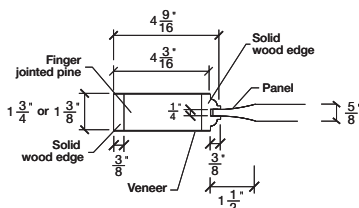

**SIDERAIL
RAISED PANEL #20XX**