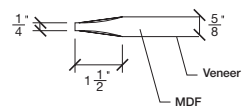

# Technical drawings 6/8 - 7/0 - 8/0

Panel Door - U.S. specs

www.pbidoors.com

2040S / 2940S

WIDTH	36"	34"	32"	30"	28"	26"	24"
4 3/16"	11 29/32"	10 29/32"	9 29/32"	8 29/32"	7 29/32"	6 29/32"	5 29/32"
3 13/16"	3 13/16"	3 13/16"	3 13/16"	3 13/16"	3 13/16"	3 13/16"	3 13/16"
11 29/32"	10 29/32"	9 29/32"	8 29/32"	7 29/32"	6 29/32"	5 29/32"	4 3/16"
4 3/16"	4 3/16"	4 3/16"	4 3/16"	4 3/16"	4 3/16"	4 3/16"	4 3/16"

FOR SMALLER SIZES REFER TO MODEL #2020C P.92

2040S / 2940S

WIDTH	36"	34"	32"	30"	28"	26"	24"
4 3/16"	11 29/32"	10 29/32"	9 29/32"	8 29/32"	7 29/32"	6 29/32"	5 29/32"
3 13/16"	3 13/16"	3 13/16"	3 13/16"	3 13/16"	3 13/16"	3 13/16"	3 13/16"
11 29/32"	10 29/32"	9 29/32"	8 29/32"	7 29/32"	6 29/32"	5 29/32"	4 3/16"
4 3/16"	4 3/16"	4 3/16"	4 3/16"	4 3/16"	4 3/16"	4 3/16"	4 3/16"

FOR SMALLER SIZES REFER TO MODEL #2020C P.92

**SIDERAIL  
RAISED PANEL #20XX**

**SIDERAIL  
FLAT PANEL #29XX**

\* Wood veneer on stain grade doors only

**5/8" PANEL**