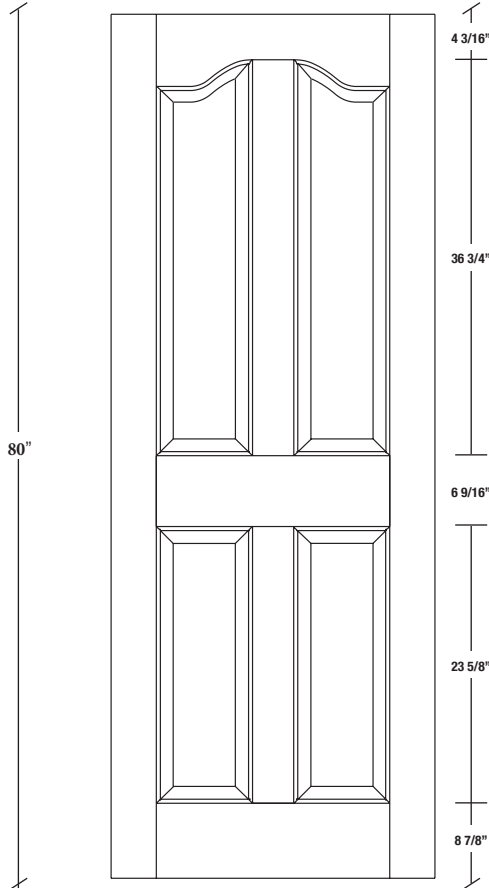

# Technical drawings 6/8 - 7/0 - 8/0

Panel Door - U.S. specs

www.pbidoors.com

2040S / 2940S

WIDTH	36"	34"	32"	30"	28"	26"	24"
4 3/16"	11 29/32"	10 29/32"	9 29/32"	8 29/32"	7 29/32"	6 29/32"	5 29/32"
3 13/16"	3 13/16"	3 13/16"	3 13/16"	3 13/16"	3 13/16"	3 13/16"	3 13/16"
11 29/32"	10 29/32"	9 29/32"	8 29/32"	7 29/32"	6 29/32"	5 29/32"	4 3/16"
4 3/16"	4 3/16"	4 3/16"	4 3/16"	4 3/16"	4 3/16"	4 3/16"	4 3/16"

FOR SMALLER SIZES REFER TO MODEL #2020C P.92

2040S / 2940S

WIDTH	36"	34"	32"	30"	28"	26"	24"
4 3/16"	11 29/32"	10 29/32"	9 29/32"	8 29/32"	7 29/32"	6 29/32"	5 29/32"
3 13/16"	3 13/16"	3 13/16"	3 13/16"	3 13/16"	3 13/16"	3 13/16"	3 13/16"
11 29/32"	10 29/32"	9 29/32"	8 29/32"	7 29/32"	6 29/32"	5 29/32"	4 3/16"
4 3/16"	4 3/16"	4 3/16"	4 3/16"	4 3/16"	4 3/16"	4 3/16"	4 3/16"

FOR SMALLER SIZES REFER TO MODEL #2020C P.92

**SIDERAIL  
RAISED PANEL #20XX**

**SIDERAIL  
FLAT PANEL #29XX**

\* Wood veneer on stain grade doors only

**5/8" PANEL**