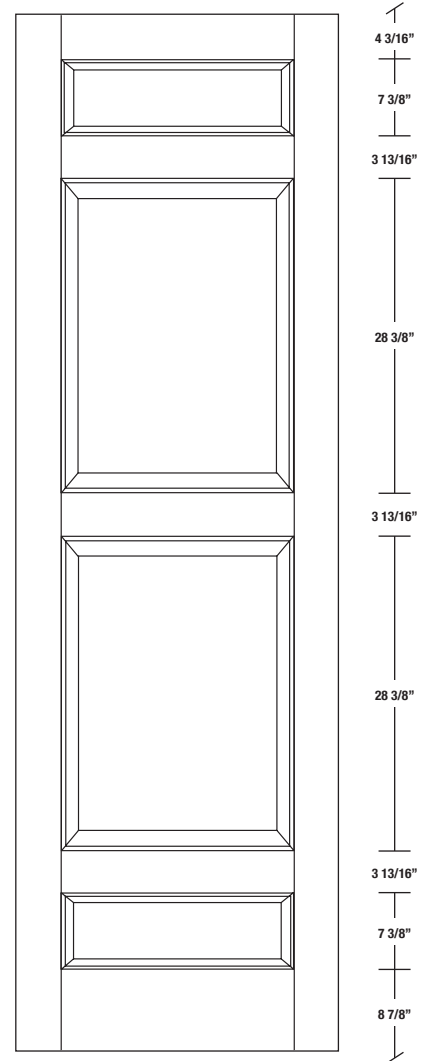

Technical drawings 6/8 - 7/0 - 8/0

Panel Door - U.S. specs

www.pbidoors.com

204F / 294F

204F / 294F

204F / 294F

WIDTH			
36"	4 3/16"	27 5/8"	4 3/16"
34"	4 3/16"	25 5/8"	4 3/16"
32"	4 3/16"	23 5/8"	4 3/16"
30"	4 3/16"	21 5/8"	4 3/16"
28"	4 3/16"	19 5/8"	4 3/16"
26"	4 3/16"	17 5/8"	4 3/16"
24"	4 3/16"	15 5/8"	4 3/16"
22"	4 3/16"	13 5/8"	4 3/16"
20"	4 3/16"	11 5/8"	4 3/16"
18"	4 3/16"	9 5/8"	4 3/16"
16"	4 3/16"	7 5/8"	4 3/16"
15"	2 1/16"	10 7/8"	2 1/16"
14"	2 1/16"	9 7/8"	2 1/16"
12"	2 1/16"	7 7/8"	2 1/16"

WIDTH			
36"	4 3/16"	27 5/8"	4 3/16"
34"	4 3/16"	25 5/8"	4 3/16"
32"	4 3/16"	23 5/8"	4 3/16"
30"	4 3/16"	21 5/8"	4 3/16"
28"	4 3/16"	19 5/8"	4 3/16"
26"	4 3/16"	17 5/8"	4 3/16"
24"	4 3/16"	15 5/8"	4 3/16"
22"	4 3/16"	13 5/8"	4 3/16"
20"	4 3/16"	11 5/8"	4 3/16"
18"	4 3/16"	9 5/8"	4 3/16"
16"	4 3/16"	7 5/8"	4 3/16"
15"	2 1/16"	10 7/8"	2 1/16"
14"	2 1/16"	9 7/8"	2 1/16"
12"	2 1/16"	7 7/8"	2 1/16"

**SIDERAIL
RAISED PANEL #20XX**

**SIDERAIL
FLAT PANEL #29XX**

* Wood veneer on stain grade doors only

5/8" PANEL