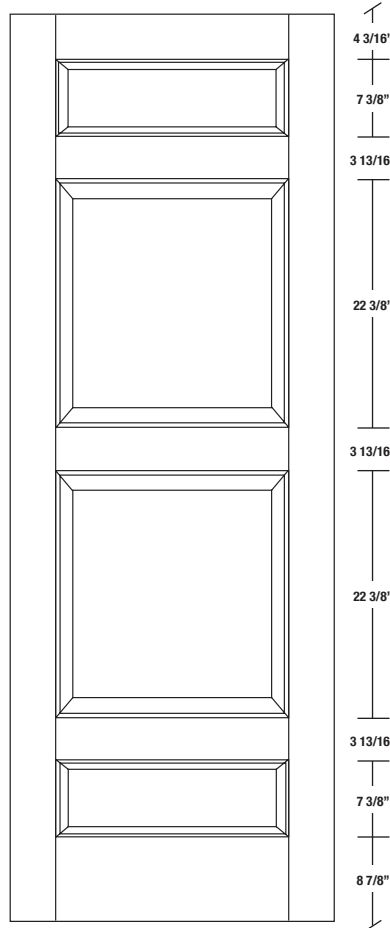

Technical drawings 6/8 - 7/0 - 8/0

Panel Door - U.S. specs

www.pbidoors.com

204F / 294F

204F / 294F

204F / 294F

WIDTH			
36"	4 3/16"	27 5/8"	4 3/16"
34"	4 3/16"	25 5/8"	4 3/16"
32"	4 3/16"	23 5/8"	4 3/16"
30"	4 3/16"	21 5/8"	4 3/16"
28"	4 3/16"	19 5/8"	4 3/16"
26"	4 3/16"	17 5/8"	4 3/16"
24"	4 3/16"	15 5/8"	4 3/16"
22"	4 3/16"	13 5/8"	4 3/16"
20"	4 3/16"	11 5/8"	4 3/16"
18"	4 3/16"	9 5/8"	4 3/16"
16"	4 3/16"	7 5/8"	4 3/16"
15"	2 1/16"	10 7/8"	2 1/16"
14"	2 1/16"	9 7/8"	2 1/16"
12"	2 1/16"	7 7/8"	2 1/16"

WIDTH			
36"	4 3/16"	27 5/8"	4 3/16"
34"	4 3/16"	25 5/8"	4 3/16"
32"	4 3/16"	23 5/8"	4 3/16"
30"	4 3/16"	21 5/8"	4 3/16"
28"	4 3/16"	19 5/8"	4 3/16"
26"	4 3/16"	17 5/8"	4 3/16"
24"	4 3/16"	15 5/8"	4 3/16"
22"	4 3/16"	13 5/8"	4 3/16"
20"	4 3/16"	11 5/8"	4 3/16"
18"	4 3/16"	9 5/8"	4 3/16"
16"	4 3/16"	7 5/8"	4 3/16"
15"	2 1/16"	10 7/8"	2 1/16"
14"	2 1/16"	9 7/8"	2 1/16"
12"	2 1/16"	7 7/8"	2 1/16"

**SIDERAIL
RAISED PANEL #20XX**

**SIDERAIL
FLAT PANEL #29XX**

* Wood veneer on stain grade doors only

5/8" PANEL