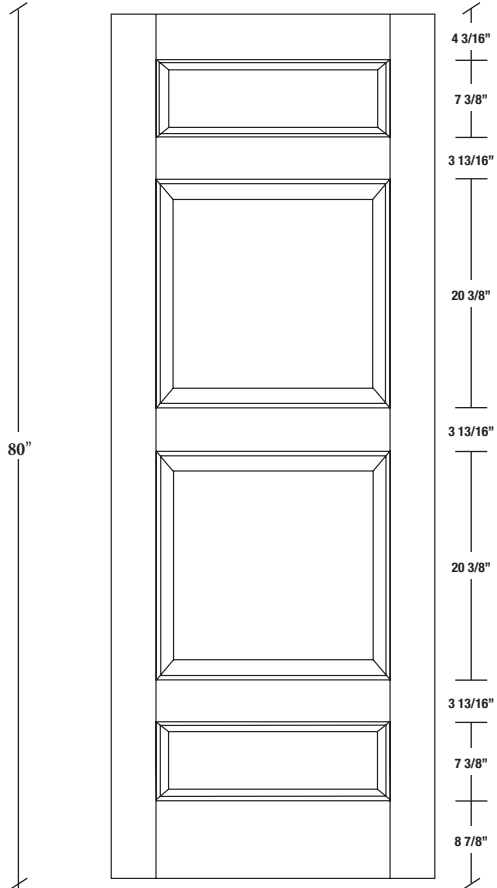

Technical drawings 6/8 - 7/0 - 8/0

Panel Door - U.S. specs

www.pbidoors.com

204F / 294F

204F / 294F

204F / 294F

WIDTH			
36"	4 3/16"	27 5/8"	4 3/16"
34"	4 3/16"	25 5/8"	4 3/16"
32"	4 3/16"	23 5/8"	4 3/16"
30"	4 3/16"	21 5/8"	4 3/16"
28"	4 3/16"	19 5/8"	4 3/16"
26"	4 3/16"	17 5/8"	4 3/16"
24"	4 3/16"	15 5/8"	4 3/16"
22"	4 3/16"	13 5/8"	4 3/16"
20"	4 3/16"	11 5/8"	4 3/16"
18"	4 3/16"	9 5/8"	4 3/16"
16"	4 3/16"	7 5/8"	4 3/16"
15"	2 1/16"	10 7/8"	2 1/16"
14"	2 1/16"	9 7/8"	2 1/16"
12"	2 1/16"	7 7/8"	2 1/16"

WIDTH			
36"	4 3/16"	27 5/8"	4 3/16"
34"	4 3/16"	25 5/8"	4 3/16"
32"	4 3/16"	23 5/8"	4 3/16"
30"	4 3/16"	21 5/8"	4 3/16"
28"	4 3/16"	19 5/8"	4 3/16"
26"	4 3/16"	17 5/8"	4 3/16"
24"	4 3/16"	15 5/8"	4 3/16"
22"	4 3/16"	13 5/8"	4 3/16"
20"	4 3/16"	11 5/8"	4 3/16"
18"	4 3/16"	9 5/8"	4 3/16"
16"	4 3/16"	7 5/8"	4 3/16"
15"	2 1/16"	10 7/8"	2 1/16"
14"	2 1/16"	9 7/8"	2 1/16"
12"	2 1/16"	7 7/8"	2 1/16"

**SIDERAIL
RAISED PANEL #20XX**

**SIDERAIL
FLAT PANEL #29XX**

* Wood veneer on stain grade doors only

5/8" PANEL