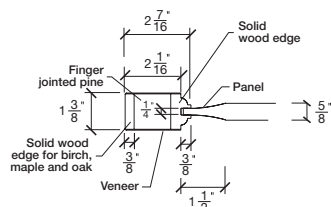

Technical drawings 6/7 - 6/11 - 7/11

Bifold Panel Door - U.S. specs

www.pbidoors.com

204FP / 294FP

WIDTH	2 1/16"	2 1/16"	2 1/16"
36"	13 5/8"	13 5/8"	13 5/8"
34"	12 5/8"	12 5/8"	12 5/8"
32"	11 5/8"	11 5/8"	11 5/8"
30"	10 5/8"	10 5/8"	10 5/8"
28"	9 5/8"	9 5/8"	9 5/8"
26"	8 5/8"	8 5/8"	8 5/8"
24"	7 5/8"	7 5/8"	7 5/8"
22"	6 5/8"	6 5/8"	6 5/8"
20"	5 5/8"	5 5/8"	5 5/8"

204FP / 294FP

WIDTH	2 1/16"	2 1/16"	2 1/16"
36"	13 5/8"	13 5/8"	13 5/8"
34"	12 5/8"	12 5/8"	12 5/8"
32"	11 5/8"	11 5/8"	11 5/8"
30"	10 5/8"	10 5/8"	10 5/8"
28"	9 5/8"	9 5/8"	9 5/8"
26"	8 5/8"	8 5/8"	8 5/8"
24"	7 5/8"	7 5/8"	7 5/8"
22"	6 5/8"	6 5/8"	6 5/8"
20"	5 5/8"	5 5/8"	5 5/8"