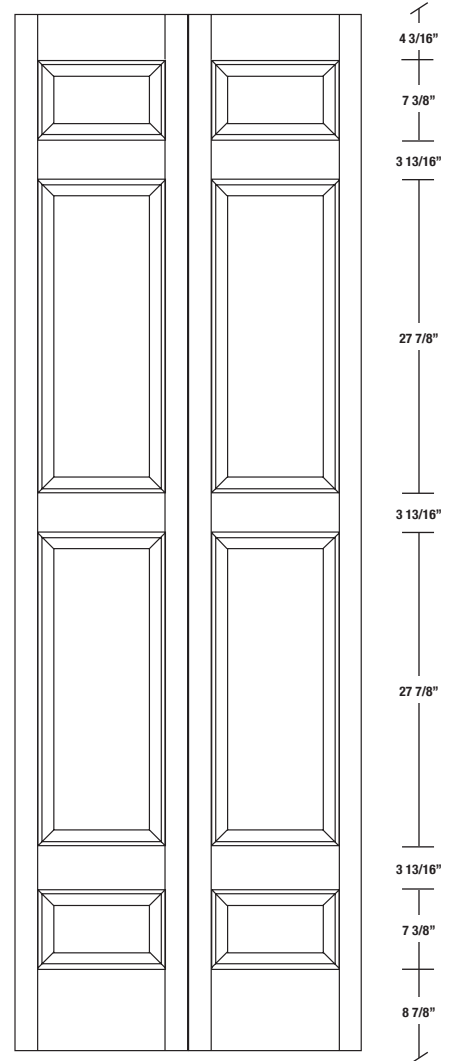

Technical drawings 6/7 - 6/11 - 7/11

Bifold Panel Door - U.S. specs

www.pbidoors.com

204FP / 294FP

WIDTH	2 1/16"	2 1/16"	2 1/16"
36"	13 5/8"	13 5/8"	13 5/8"
34"	12 5/8"	12 5/8"	12 5/8"
32"	11 5/8"	11 5/8"	11 5/8"
30"	10 5/8"	10 5/8"	10 5/8"
28"	9 5/8"	9 5/8"	9 5/8"
26"	8 5/8"	8 5/8"	8 5/8"
24"	7 5/8"	7 5/8"	7 5/8"
22"	6 5/8"	6 5/8"	6 5/8"
20"	5 5/8"	5 5/8"	5 5/8"

204FP / 294FP

WIDTH	2 1/16"	2 1/16"	2 1/16"
36"	13 5/8"	13 5/8"	13 5/8"
34"	12 5/8"	12 5/8"	12 5/8"
32"	11 5/8"	11 5/8"	11 5/8"
30"	10 5/8"	10 5/8"	10 5/8"
28"	9 5/8"	9 5/8"	9 5/8"
26"	8 5/8"	8 5/8"	8 5/8"
24"	7 5/8"	7 5/8"	7 5/8"
22"	6 5/8"	6 5/8"	6 5/8"
20"	5 5/8"	5 5/8"	5 5/8"

1 3/8" SIDERAIL
RAISED PANEL #20XXP

1 3/8" SIDERAIL
FLAT PANEL #29XXP

* Wood veneer on stain grade doors only

5/8" PANEL

février 2018 (revision 01)