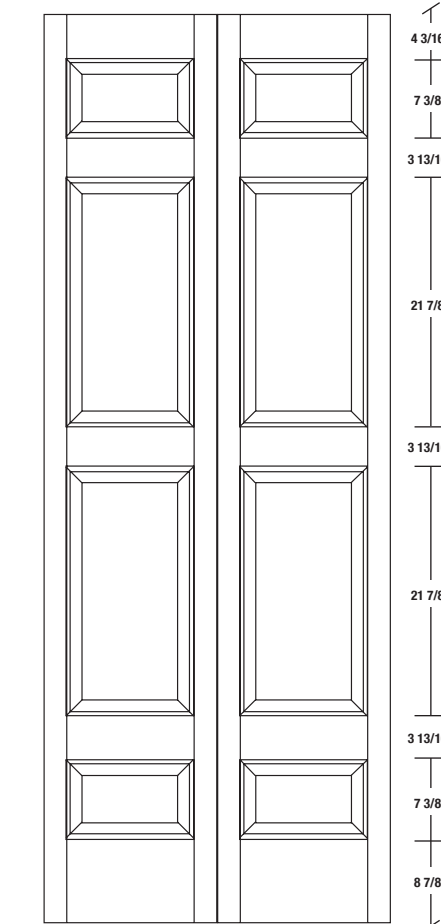

Technical drawings 6/7 - 6/11 - 7/11

Bifold Panel Door - U.S. specs

www.pbidoors.com

204FP / 294FP

WIDTH	2 1/16"	2 1/16"	2 1/16"
36"	13 5/8"	13 5/8"	13 5/8"
34"	12 5/8"	12 5/8"	12 5/8"
32"	11 5/8"	11 5/8"	11 5/8"
30"	10 5/8"	10 5/8"	10 5/8"
28"	9 5/8"	9 5/8"	9 5/8"
26"	8 5/8"	8 5/8"	8 5/8"
24"	7 5/8"	7 5/8"	7 5/8"
22"	6 5/8"	6 5/8"	6 5/8"
20"	5 5/8"	5 5/8"	5 5/8"

204FP / 294FP

WIDTH	2 1/16"	2 1/16"	2 1/16"
36"	13 5/8"	13 5/8"	13 5/8"
34"	12 5/8"	12 5/8"	12 5/8"
32"	11 5/8"	11 5/8"	11 5/8"
30"	10 5/8"	10 5/8"	10 5/8"
28"	9 5/8"	9 5/8"	9 5/8"
26"	8 5/8"	8 5/8"	8 5/8"
24"	7 5/8"	7 5/8"	7 5/8"
22"	6 5/8"	6 5/8"	6 5/8"
20"	5 5/8"	5 5/8"	5 5/8"

1 3/8" SIDERAIL
RAISED PANEL #20XXP

1 3/8" SIDERAIL
FLAT PANEL #29XXP

* Wood veneer on stain grade doors only

5/8" PANEL

février 2018 (revision 01)