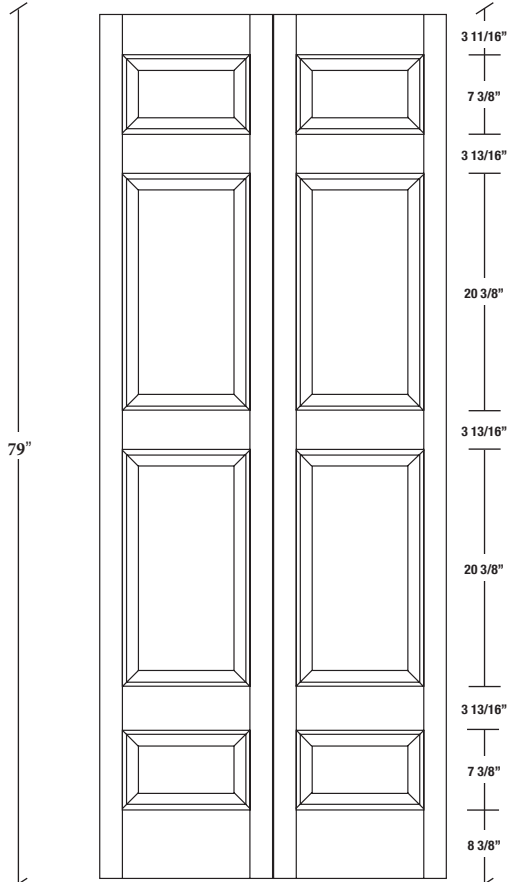

Technical drawings 6/7 - 6/11 - 7/11

Bifold Panel Door - U.S. specs

www.pbidoors.com

204FP / 294FP

WIDTH	2 1/16"	2 1/16"	2 1/16"
36"	13 5/8"	13 5/8"	13 5/8"
34"	12 5/8"	12 5/8"	12 5/8"
32"	11 5/8"	11 5/8"	11 5/8"
30"	10 5/8"	10 5/8"	10 5/8"
28"	9 5/8"	9 5/8"	9 5/8"
26"	8 5/8"	8 5/8"	8 5/8"
24"	7 5/8"	7 5/8"	7 5/8"
22"	6 5/8"	6 5/8"	6 5/8"
20"	5 5/8"	5 5/8"	5 5/8"

204FP / 294FP

WIDTH	2 1/16"	2 1/16"	2 1/16"
36"	13 5/8"	13 5/8"	13 5/8"
34"	12 5/8"	12 5/8"	12 5/8"
32"	11 5/8"	11 5/8"	11 5/8"
30"	10 5/8"	10 5/8"	10 5/8"
28"	9 5/8"	9 5/8"	9 5/8"
26"	8 5/8"	8 5/8"	8 5/8"
24"	7 5/8"	7 5/8"	7 5/8"
22"	6 5/8"	6 5/8"	6 5/8"
20"	5 5/8"	5 5/8"	5 5/8"

1 3/8" SIDERAIL
RAISED PANEL #20XXP

1 3/8" SIDERAIL
FLAT PANEL #29XXP

* Wood veneer on stain grade doors only

5/8" PANEL

février 2018 (revision 01)