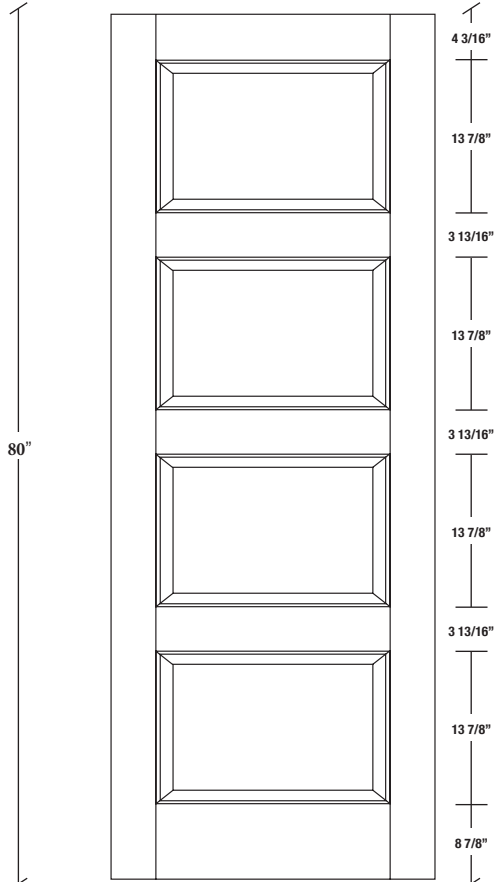

Technical drawings 6/8 - 7/0 - 8/0

Panel Door - U.S. specs

www.pbidoors.com

204H / 294H

WIDTH			
36"	4 3/16"	27 5/8"	4 3/16"
34"	4 3/16"	25 5/8"	4 3/16"
32"	4 3/16"	23 5/8"	4 3/16"
30"	4 3/16"	21 5/8"	4 3/16"
28"	4 3/16"	19 5/8"	4 3/16"
26"	4 3/16"	17 5/8"	4 3/16"
24"	4 3/16"	15 5/8"	4 3/16"
22"	4 3/16"	13 5/8"	4 3/16"
20"	4 3/16"	11 5/8"	4 3/16"
18"	4 3/16"	9 5/8"	4 3/16"
16"	4 3/16"	7 5/8"	4 3/16"
15"	2 1/16"	10 7/8"	2 1/16"
14"	2 1/16"	9 7/8"	2 1/16"
12"	2 1/16"	7 7/8"	2 1/16"

204H / 294H

WIDTH			
36"	4 3/16"	27 5/8"	4 3/16"
34"	4 3/16"	25 5/8"	4 3/16"
32"	4 3/16"	23 5/8"	4 3/16"
30"	4 3/16"	21 5/8"	4 3/16"
28"	4 3/16"	19 5/8"	4 3/16"
26"	4 3/16"	17 5/8"	4 3/16"
24"	4 3/16"	15 5/8"	4 3/16"
22"	4 3/16"	13 5/8"	4 3/16"
20"	4 3/16"	11 5/8"	4 3/16"
18"	4 3/16"	9 5/8"	4 3/16"
16"	4 3/16"	7 5/8"	4 3/16"
15"	2 1/16"	10 7/8"	2 1/16"
14"	2 1/16"	9 7/8"	2 1/16"
12"	2 1/16"	7 7/8"	2 1/16"

**SIDERAIL
RAISED PANEL #20XX**

**SIDERAIL
FLAT PANEL #29XX**

* Wood veneer on stain grade doors only

5/8" PANEL