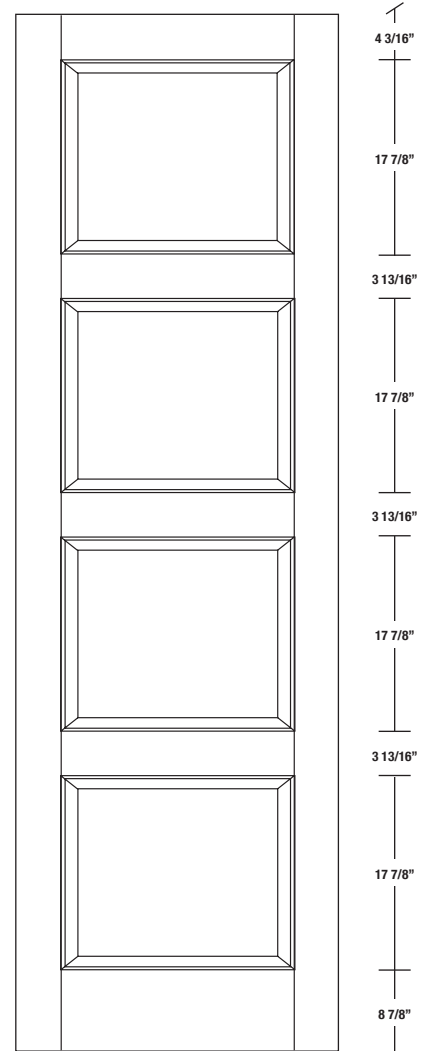

Technical drawings 6/8 - 7/0 - 8/0

Panel Door - U.S. specs

www.pbidoors.com

204H / 294H

WIDTH			
36"	4 3/16"	27 5/8"	4 3/16"
34"	4 3/16"	25 5/8"	4 3/16"
32"	4 3/16"	23 5/8"	4 3/16"
30"	4 3/16"	21 5/8"	4 3/16"
28"	4 3/16"	19 5/8"	4 3/16"
26"	4 3/16"	17 5/8"	4 3/16"
24"	4 3/16"	15 5/8"	4 3/16"
22"	4 3/16"	13 5/8"	4 3/16"
20"	4 3/16"	11 5/8"	4 3/16"
18"	4 3/16"	9 5/8"	4 3/16"
16"	4 3/16"	7 5/8"	4 3/16"
15"	2 1/16"	10 7/8"	2 1/16"
14"	2 1/16"	9 7/8"	2 1/16"
12"	2 1/16"	7 7/8"	2 1/16"

204H / 294H

WIDTH			
36"	4 3/16"	27 5/8"	4 3/16"
34"	4 3/16"	25 5/8"	4 3/16"
32"	4 3/16"	23 5/8"	4 3/16"
30"	4 3/16"	21 5/8"	4 3/16"
28"	4 3/16"	19 5/8"	4 3/16"
26"	4 3/16"	17 5/8"	4 3/16"
24"	4 3/16"	15 5/8"	4 3/16"
22"	4 3/16"	13 5/8"	4 3/16"
20"	4 3/16"	11 5/8"	4 3/16"
18"	4 3/16"	9 5/8"	4 3/16"
16"	4 3/16"	7 5/8"	4 3/16"
15"	2 1/16"	10 7/8"	2 1/16"
14"	2 1/16"	9 7/8"	2 1/16"
12"	2 1/16"	7 7/8"	2 1/16"

**SIDERAIL
RAISED PANEL #20XX**

**SIDERAIL
FLAT PANEL #29XX**

* Wood veneer on stain grade doors only

5/8" PANEL