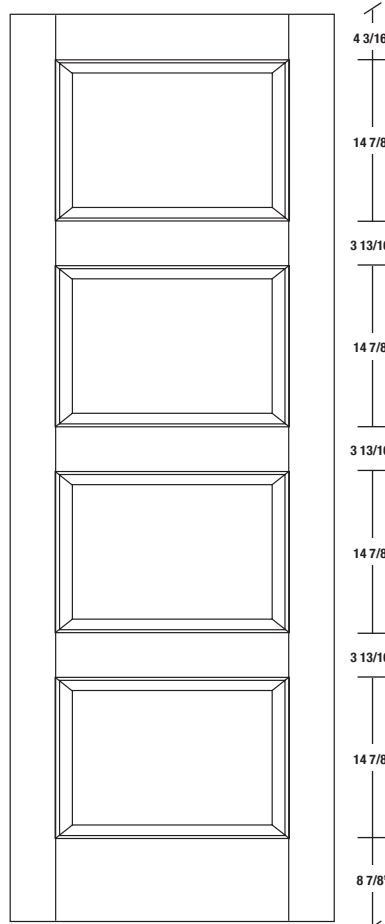

Technical drawings 6/8 - 7/0 - 8/0

Panel Door - U.S. specs

www.pbidoors.com

204H / 294H

WIDTH			
36"	4 3/16"	27 5/8"	4 3/16"
34"	4 3/16"	25 5/8"	4 3/16"
32"	4 3/16"	23 5/8"	4 3/16"
30"	4 3/16"	21 5/8"	4 3/16"
28"	4 3/16"	19 5/8"	4 3/16"
26"	4 3/16"	17 5/8"	4 3/16"
24"	4 3/16"	15 5/8"	4 3/16"
22"	4 3/16"	13 5/8"	4 3/16"
20"	4 3/16"	11 5/8"	4 3/16"
18"	4 3/16"	9 5/8"	4 3/16"
16"	4 3/16"	7 5/8"	4 3/16"
15"	2 1/16"	10 7/8"	2 1/16"
14"	2 1/16"	9 7/8"	2 1/16"
12"	2 1/16"	7 7/8"	2 1/16"

204H / 294H

WIDTH			
36"	4 3/16"	27 5/8"	4 3/16"
34"	4 3/16"	25 5/8"	4 3/16"
32"	4 3/16"	23 5/8"	4 3/16"
30"	4 3/16"	21 5/8"	4 3/16"
28"	4 3/16"	19 5/8"	4 3/16"
26"	4 3/16"	17 5/8"	4 3/16"
24"	4 3/16"	15 5/8"	4 3/16"
22"	4 3/16"	13 5/8"	4 3/16"
20"	4 3/16"	11 5/8"	4 3/16"
18"	4 3/16"	9 5/8"	4 3/16"
16"	4 3/16"	7 5/8"	4 3/16"
15"	2 1/16"	10 7/8"	2 1/16"
14"	2 1/16"	9 7/8"	2 1/16"
12"	2 1/16"	7 7/8"	2 1/16"

**SIDERAIL
RAISED PANEL #20XX**

**SIDERAIL
FLAT PANEL #29XX**

* Wood veneer on stain grade doors only

5/8" PANEL