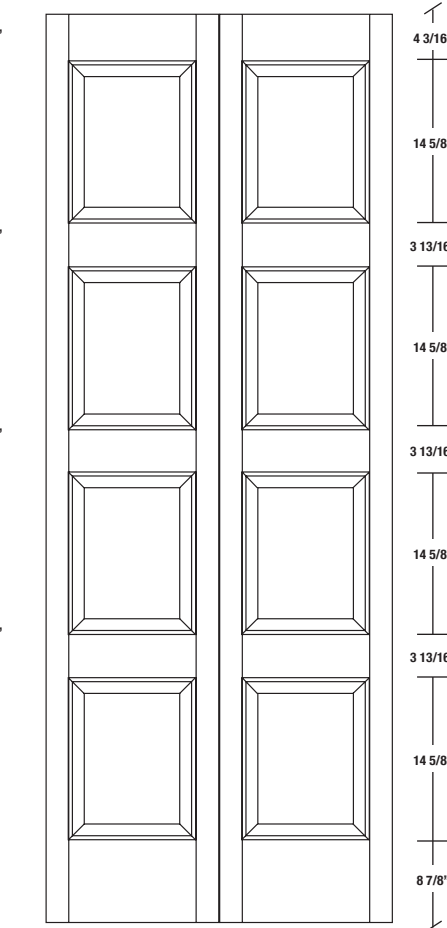

Technical drawings 6/7 - 6/11 - 7/11

Bifold Panel Door - U.S. specs

www.pbidoors.com

204HP / 294HP

WIDTH				
36"		13 5/8"		13 5/8"
34"		12 5/8"		12 5/8"
32"		11 5/8"		11 5/8"
30"		10 5/8"		10 5/8"
28"	2 1/16"	9 5/8"	2 1/16"	9 5/8"
26"		8 5/8"		8 5/8"
24"		7 5/8"		7 5/8"
22"		6 5/8"		6 5/8"
20"		5 5/8"		5 5/8"

204HP / 294HP

WIDTH				
36"		13 5/8"		13 5/8"
34"		12 5/8"		12 5/8"
32"		11 5/8"		11 5/8"
30"		10 5/8"		10 5/8"
28"	2 1/16"	9 5/8"	2 1/16"	9 5/8"
26"		8 5/8"		8 5/8"
24"		7 5/8"		7 5/8"
22"		6 5/8"		6 5/8"
20"		5 5/8"		5 5/8"

1 3/8" **SIDERAIL**
RAISED PANEL #20XXP

1 3/8" **SIDERAIL**
FLAT PANEL #29XXP

* Wood veneer on stain grade doors only

5/8" **PANEL**