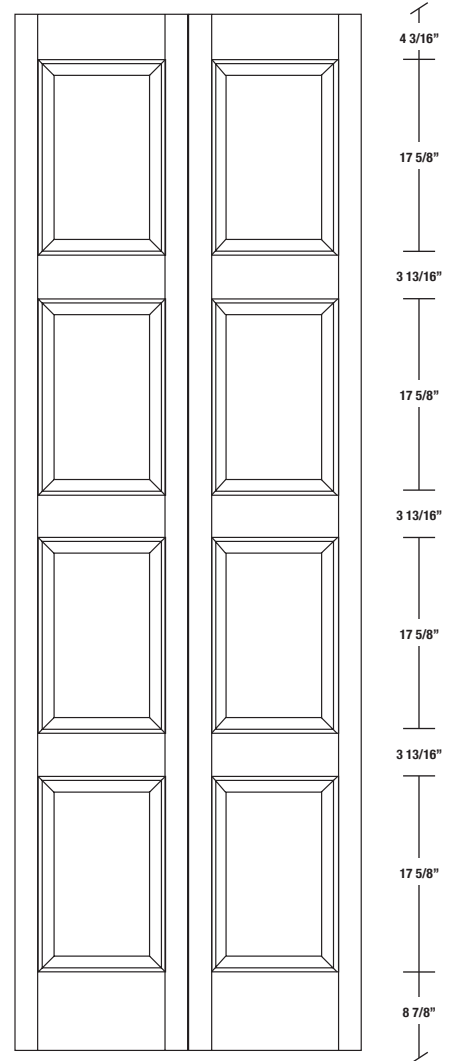

Technical drawings 6/7 - 6/11 - 7/11

Bifold Panel Door - U.S. specs

www.pbidoors.com

204HP / 294HP

WIDTH				
36"		13 5/8"		13 5/8"
34"		12 5/8"		12 5/8"
32"		11 5/8"		11 5/8"
30"		10 5/8"		10 5/8"
28"	2 1/16"	9 5/8"	2 1/16"	9 5/8"
26"		8 5/8"		8 5/8"
24"		7 5/8"		7 5/8"
22"		6 5/8"		6 5/8"
20"		5 5/8"		5 5/8"

204HP / 294HP

WIDTH				
36"		13 5/8"		13 5/8"
34"		12 5/8"		12 5/8"
32"		11 5/8"		11 5/8"
30"		10 5/8"		10 5/8"
28"	2 1/16"	9 5/8"	2 1/16"	9 5/8"
26"		8 5/8"		8 5/8"
24"		7 5/8"		7 5/8"
22"		6 5/8"		6 5/8"
20"		5 5/8"		5 5/8"

1 3/8" **SIDERAIL**
RAISED PANEL #20XXP

1 3/8" **SIDERAIL**
FLAT PANEL #29XXP

* Wood veneer on stain grade doors only

5/8" **PANEL**