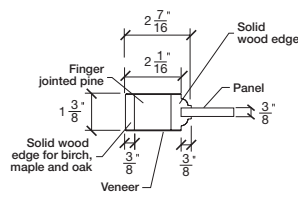

1 3/8" **SIDERAIL**
FLAT PANEL #29XXP