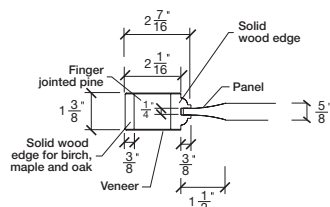

Technical drawings 6/7 - 6/11 - 7/11

Bifold Panel Door - U.S. specs

www.pbidoors.com

204HP / 294HP

WIDTH				
36"		13 5/8"		13 5/8"
34"		12 5/8"		12 5/8"
32"		11 5/8"		11 5/8"
30"		10 5/8"		10 5/8"
28"	2 1/16"	9 5/8"	2 1/16"	9 5/8"
26"		8 5/8"		8 5/8"
24"		7 5/8"		7 5/8"
22"		6 5/8"		6 5/8"
20"		5 5/8"		5 5/8"

204HP / 294HP

WIDTH				
36"		13 5/8"		13 5/8"
34"		12 5/8"		12 5/8"
32"		11 5/8"		11 5/8"
30"		10 5/8"		10 5/8"
28"	2 1/16"	9 5/8"	2 1/16"	9 5/8"
26"		8 5/8"		8 5/8"
24"		7 5/8"		7 5/8"
22"		6 5/8"		6 5/8"
20"		5 5/8"		5 5/8"