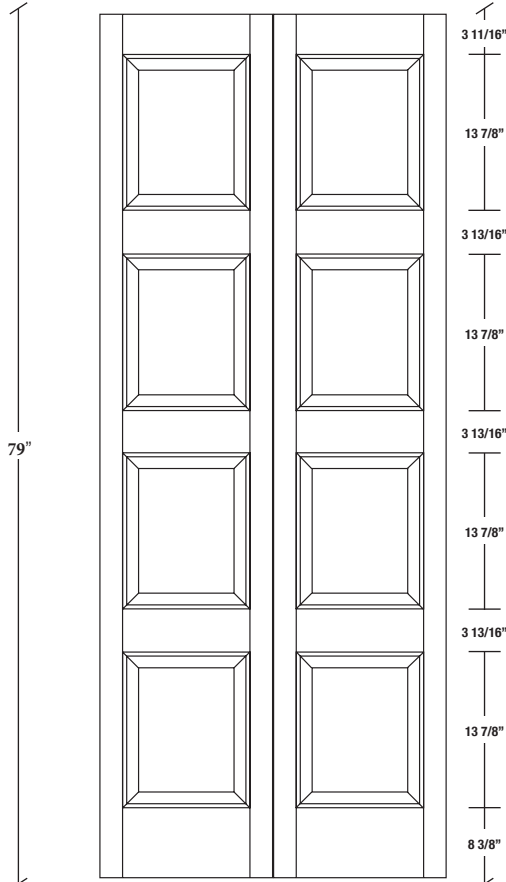

Technical drawings 6/7 - 6/11 - 7/11

Bifold Panel Door - U.S. specs

www.pbidoors.com

204HP / 294HP

WIDTH				
36"		13 5/8"		13 5/8"
34"		12 5/8"		12 5/8"
32"		11 5/8"		11 5/8"
30"		10 5/8"		10 5/8"
28"	2 1/16"	9 5/8"	2 1/16"	9 5/8"
26"		8 5/8"		8 5/8"
24"		7 5/8"		7 5/8"
22"		6 5/8"		6 5/8"
20"		5 5/8"		5 5/8"

204HP / 294HP

WIDTH				
36"		13 5/8"		13 5/8"
34"		12 5/8"		12 5/8"
32"		11 5/8"		11 5/8"
30"		10 5/8"		10 5/8"
28"	2 1/16"	9 5/8"	2 1/16"	9 5/8"
26"		8 5/8"		8 5/8"
24"		7 5/8"		7 5/8"
22"		6 5/8"		6 5/8"
20"		5 5/8"		5 5/8"

1 3/8" **SIDERAIL**
RAISED PANEL #20XXP

1 3/8" **SIDERAIL**
FLAT PANEL #29XXP

* Wood veneer on stain grade doors only

5/8" **PANEL**