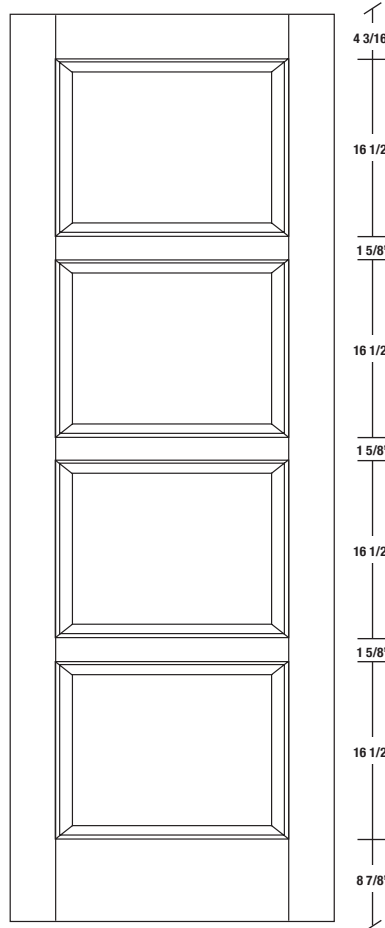

Technical drawings 6/8 - 7/0 - 8/0

Panel Door - U.S. specs

www.pbidoors.com

204L / 294L

WIDTH			
36"	4 3/16"	27 5/8"	4 3/16"
34"	4 3/16"	25 5/8"	4 3/16"
32"	4 3/16"	23 5/8"	4 3/16"
30"	4 3/16"	21 5/8"	4 3/16"
28"	4 3/16"	19 5/8"	4 3/16"
26"	4 3/16"	17 5/8"	4 3/16"
24"	4 3/16"	15 5/8"	4 3/16"
22"	4 3/16"	13 5/8"	4 3/16"
20"	4 3/16"	11 5/8"	4 3/16"
18"	4 3/16"	9 5/8"	4 3/16"
16"	4 3/16"	7 5/8"	4 3/16"
15"	2 1/16"	10 7/8"	2 1/16"
14"	2 1/16"	9 7/8"	2 1/16"
12"	2 1/16"	7 7/8"	2 1/16"

204L / 294L

WIDTH			
36"	4 3/16"	27 5/8"	4 3/16"
34"	4 3/16"	25 5/8"	4 3/16"
32"	4 3/16"	23 5/8"	4 3/16"
30"	4 3/16"	21 5/8"	4 3/16"
28"	4 3/16"	19 5/8"	4 3/16"
26"	4 3/16"	17 5/8"	4 3/16"
24"	4 3/16"	15 5/8"	4 3/16"
22"	4 3/16"	13 5/8"	4 3/16"
20"	4 3/16"	11 5/8"	4 3/16"
18"	4 3/16"	9 5/8"	4 3/16"
16"	4 3/16"	7 5/8"	4 3/16"
15"	2 1/16"	10 7/8"	2 1/16"
14"	2 1/16"	9 7/8"	2 1/16"
12"	2 1/16"	7 7/8"	2 1/16"

**SIDERAIL
RAISED PANEL #20XX**

**SIDERAIL
FLAT PANEL #29XX**

* Wood veneer on stain grade doors only

5/8" PANEL

février 2018 (revision 01)