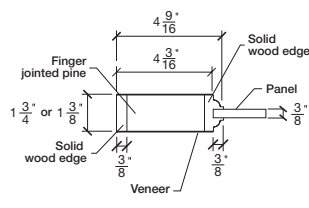

**SIDERAIL
FLAT PANEL #29XX**