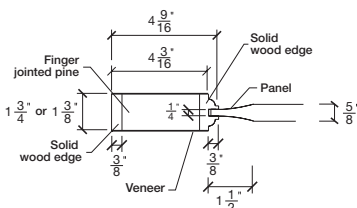

Technical drawings 6/8 - 7/0 - 8/0

Panel Door - U.S. specs

www.pbidoors.com

204L / 294L

WIDTH			
36"	4 3/16"	27 5/8"	4 3/16"
34"	4 3/16"	25 5/8"	4 3/16"
32"	4 3/16"	23 5/8"	4 3/16"
30"	4 3/16"	21 5/8"	4 3/16"
28"	4 3/16"	19 5/8"	4 3/16"
26"	4 3/16"	17 5/8"	4 3/16"
24"	4 3/16"	15 5/8"	4 3/16"
22"	4 3/16"	13 5/8"	4 3/16"
20"	4 3/16"	11 5/8"	4 3/16"
18"	4 3/16"	9 5/8"	4 3/16"
16"	4 3/16"	7 5/8"	4 3/16"
15"	2 1/16"	10 7/8"	2 1/16"
14"	2 1/16"	9 7/8"	2 1/16"
12"	2 1/16"	7 7/8"	2 1/16"

204L / 294L

WIDTH			
36"	4 3/16"	27 5/8"	4 3/16"
34"	4 3/16"	25 5/8"	4 3/16"
32"	4 3/16"	23 5/8"	4 3/16"
30"	4 3/16"	21 5/8"	4 3/16"
28"	4 3/16"	19 5/8"	4 3/16"
26"	4 3/16"	17 5/8"	4 3/16"
24"	4 3/16"	15 5/8"	4 3/16"
22"	4 3/16"	13 5/8"	4 3/16"
20"	4 3/16"	11 5/8"	4 3/16"
18"	4 3/16"	9 5/8"	4 3/16"
16"	4 3/16"	7 5/8"	4 3/16"
15"	2 1/16"	10 7/8"	2 1/16"
14"	2 1/16"	9 7/8"	2 1/16"
12"	2 1/16"	7 7/8"	2 1/16"