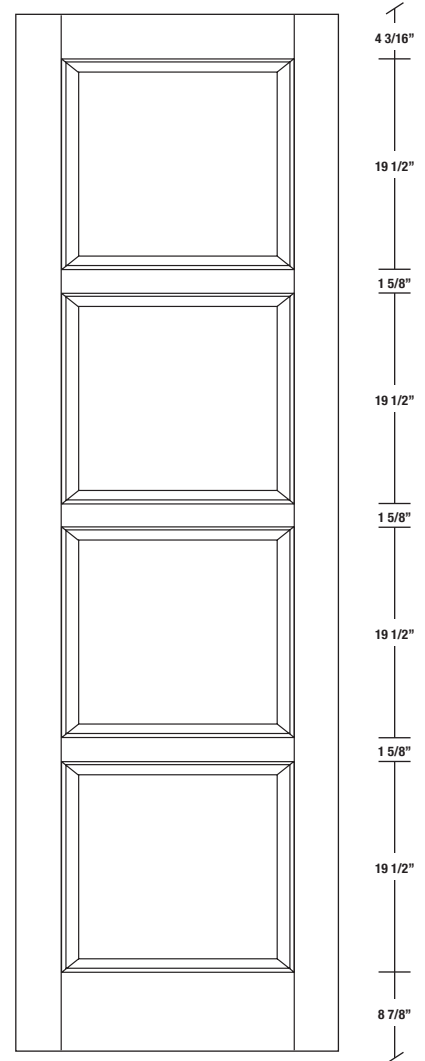

Technical drawings 6/8 - 7/0 - 8/0

Panel Door - U.S. specs

www.pbidoors.com

204L / 294L

WIDTH			
36"	4 3/16"	27 5/8"	4 3/16"
34"	4 3/16"	25 5/8"	4 3/16"
32"	4 3/16"	23 5/8"	4 3/16"
30"	4 3/16"	21 5/8"	4 3/16"
28"	4 3/16"	19 5/8"	4 3/16"
26"	4 3/16"	17 5/8"	4 3/16"
24"	4 3/16"	15 5/8"	4 3/16"
22"	4 3/16"	13 5/8"	4 3/16"
20"	4 3/16"	11 5/8"	4 3/16"
18"	4 3/16"	9 5/8"	4 3/16"
16"	4 3/16"	7 5/8"	4 3/16"
15"	2 1/16"	10 7/8"	2 1/16"
14"	2 1/16"	9 7/8"	2 1/16"
12"	2 1/16"	7 7/8"	2 1/16"

204L / 294L

WIDTH			
36"	4 3/16"	27 5/8"	4 3/16"
34"	4 3/16"	25 5/8"	4 3/16"
32"	4 3/16"	23 5/8"	4 3/16"
30"	4 3/16"	21 5/8"	4 3/16"
28"	4 3/16"	19 5/8"	4 3/16"
26"	4 3/16"	17 5/8"	4 3/16"
24"	4 3/16"	15 5/8"	4 3/16"
22"	4 3/16"	13 5/8"	4 3/16"
20"	4 3/16"	11 5/8"	4 3/16"
18"	4 3/16"	9 5/8"	4 3/16"
16"	4 3/16"	7 5/8"	4 3/16"
15"	2 1/16"	10 7/8"	2 1/16"
14"	2 1/16"	9 7/8"	2 1/16"
12"	2 1/16"	7 7/8"	2 1/16"

**SIDERAIL
RAISED PANEL #20XX**

**SIDERAIL
FLAT PANEL #29XX**

* Wood veneer on stain grade doors only

5/8" PANEL

février 2018 (revision 01)