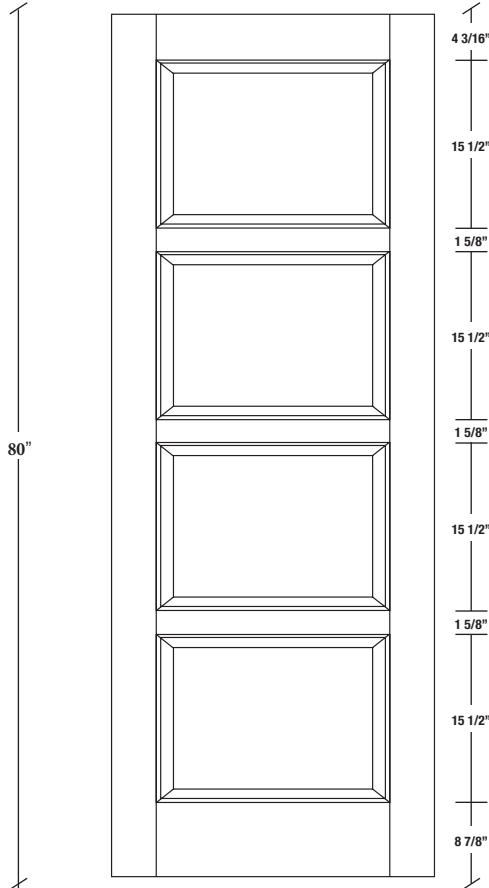

Technical drawings 6/8 - 7/0 - 8/0

Panel Door - U.S. specs

www.pbidoors.com

204L / 294L

WIDTH			
36"	4 3/16"	27 5/8"	4 3/16"
34"	4 3/16"	25 5/8"	4 3/16"
32"	4 3/16"	23 5/8"	4 3/16"
30"	4 3/16"	21 5/8"	4 3/16"
28"	4 3/16"	19 5/8"	4 3/16"
26"	4 3/16"	17 5/8"	4 3/16"
24"	4 3/16"	15 5/8"	4 3/16"
22"	4 3/16"	13 5/8"	4 3/16"
20"	4 3/16"	11 5/8"	4 3/16"
18"	4 3/16"	9 5/8"	4 3/16"
16"	4 3/16"	7 5/8"	4 3/16"
15"	2 1/16"	10 7/8"	2 1/16"
14"	2 1/16"	9 7/8"	2 1/16"
12"	2 1/16"	7 7/8"	2 1/16"

204L / 294L

WIDTH			
36"	4 3/16"	27 5/8"	4 3/16"
34"	4 3/16"	25 5/8"	4 3/16"
32"	4 3/16"	23 5/8"	4 3/16"
30"	4 3/16"	21 5/8"	4 3/16"
28"	4 3/16"	19 5/8"	4 3/16"
26"	4 3/16"	17 5/8"	4 3/16"
24"	4 3/16"	15 5/8"	4 3/16"
22"	4 3/16"	13 5/8"	4 3/16"
20"	4 3/16"	11 5/8"	4 3/16"
18"	4 3/16"	9 5/8"	4 3/16"
16"	4 3/16"	7 5/8"	4 3/16"
15"	2 1/16"	10 7/8"	2 1/16"
14"	2 1/16"	9 7/8"	2 1/16"
12"	2 1/16"	7 7/8"	2 1/16"

**SIDERAIL
RAISED PANEL #20XX**

**SIDERAIL
FLAT PANEL #29XX**

* Wood veneer on stain grade doors only

5/8" PANEL

février 2018 (revision 01)