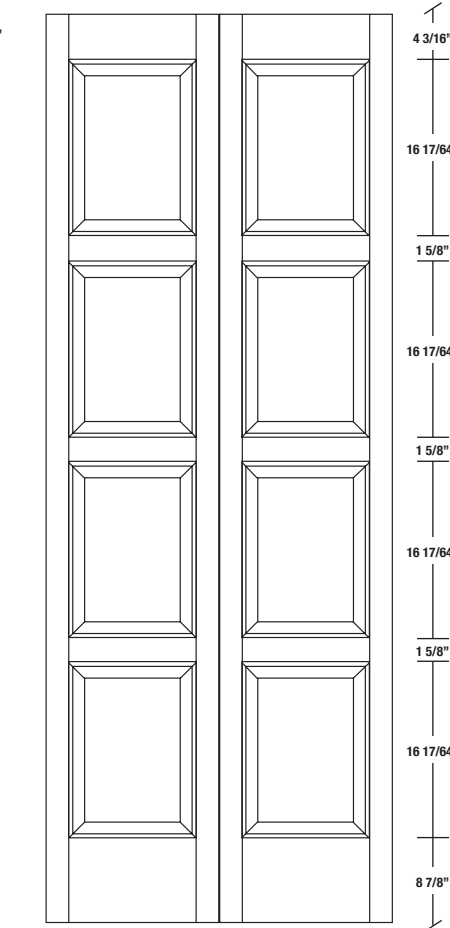

# Technical drawings 6/7 - 6/11 - 7/11

Bifold Panel Door - U.S. specs

www.pbidoors.com

204LP / 294LP

204LP / 294LP

204LP / 294LP

WIDTH	13 5/8"	13 5/8"
36"	13 5/8"	13 5/8"
34"	12 5/8"	12 5/8"
32"	11 5/8"	11 5/8"
30"	10 5/8"	10 5/8"
28"	9 5/8"	9 5/8"
26"	8 5/8"	8 5/8"
24"	7 5/8"	7 5/8"
22"	6 5/8"	6 5/8"
20"	5 5/8"	5 5/8"

WIDTH	13 5/8"	13 5/8"
36"	13 5/8"	13 5/8"
34"	12 5/8"	12 5/8"
32"	11 5/8"	11 5/8"
30"	10 5/8"	10 5/8"
28"	9 5/8"	9 5/8"
26"	8 5/8"	8 5/8"
24"	7 5/8"	7 5/8"
22"	6 5/8"	6 5/8"
20"	5 5/8"	5 5/8"

WIDTH	13 5/8"	13 5/8"
36"	13 5/8"	13 5/8"
34"	12 5/8"	12 5/8"
32"	11 5/8"	11 5/8"
30"	10 5/8"	10 5/8"
28"	9 5/8"	9 5/8"
26"	8 5/8"	8 5/8"
24"	7 5/8"	7 5/8"
22"	6 5/8"	6 5/8"
20"	5 5/8"	5 5/8"

1 3/8" SIDERAIL  
RAISED PANEL #20XXP

1 3/8" SIDERAIL  
FLAT PANEL #29XXP

\* Wood veneer on stain grade doors only

5/8" PANEL

février 2018 (revision 01)