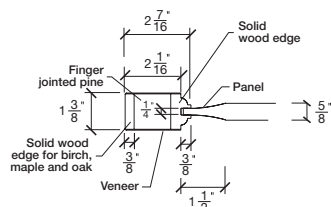

# Technical drawings 6/7 - 6/11 - 7/11

Bifold Panel Door - U.S. specs

www.pbidoors.com

204LP / 294LP

204LP / 294LP

204LP / 294LP

WIDTH	13 5/8"	13 5/8"
36"	13 5/8"	13 5/8"
34"	12 5/8"	12 5/8"
32"	11 5/8"	11 5/8"
30"	10 5/8"	10 5/8"
28"	9 5/8"	9 5/8"
26"	8 5/8"	8 5/8"
24"	7 5/8"	7 5/8"
22"	6 5/8"	6 5/8"
20"	5 5/8"	5 5/8"

WIDTH	13 5/8"	13 5/8"
36"	13 5/8"	13 5/8"
34"	12 5/8"	12 5/8"
32"	11 5/8"	11 5/8"
30"	10 5/8"	10 5/8"
28"	9 5/8"	9 5/8"
26"	8 5/8"	8 5/8"
24"	7 5/8"	7 5/8"
22"	6 5/8"	6 5/8"
20"	5 5/8"	5 5/8"

WIDTH	13 5/8"	13 5/8"
36"	13 5/8"	13 5/8"
34"	12 5/8"	12 5/8"
32"	11 5/8"	11 5/8"
30"	10 5/8"	10 5/8"
28"	9 5/8"	9 5/8"
26"	8 5/8"	8 5/8"
24"	7 5/8"	7 5/8"
22"	6 5/8"	6 5/8"
20"	5 5/8"	5 5/8"

1 3/8" SIDERAIL  
RAISED PANEL #20XXP

1 3/8" SIDERAIL  
FLAT PANEL #29XXP

\* Wood veneer on stain grade doors only

5/8" PANEL

février 2018 (revision 01)