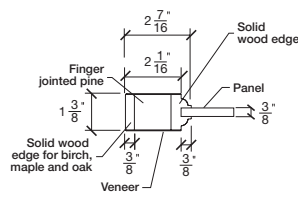

# Technical drawings 6/7 - 6/11 - 7/11

Bifold Panel Door - U.S. specs

www.pbidoors.com

204LP / 294LP

204LP / 294LP

204LP / 294LP

WIDTH	13 5/8"	13 5/8"
36"	13 5/8"	13 5/8"
34"	12 5/8"	12 5/8"
32"	11 5/8"	11 5/8"
30"	10 5/8"	10 5/8"
28"	9 5/8"	9 5/8"
26"	8 5/8"	8 5/8"
24"	7 5/8"	7 5/8"
22"	6 5/8"	6 5/8"
20"	5 5/8"	5 5/8"

WIDTH	13 5/8"	13 5/8"
36"	13 5/8"	13 5/8"
34"	12 5/8"	12 5/8"
32"	11 5/8"	11 5/8"
30"	10 5/8"	10 5/8"
28"	9 5/8"	9 5/8"
26"	8 5/8"	8 5/8"
24"	7 5/8"	7 5/8"
22"	6 5/8"	6 5/8"
20"	5 5/8"	5 5/8"

WIDTH	13 5/8"	13 5/8"
36"	13 5/8"	13 5/8"
34"	12 5/8"	12 5/8"
32"	11 5/8"	11 5/8"
30"	10 5/8"	10 5/8"
28"	9 5/8"	9 5/8"
26"	8 5/8"	8 5/8"
24"	7 5/8"	7 5/8"
22"	6 5/8"	6 5/8"
20"	5 5/8"	5 5/8"

1 3/8" SIDERAIL  
RAISED PANEL #20XXP

1 3/8" SIDERAIL  
FLAT PANEL #29XXP

\* Wood veneer on stain grade doors only

5/8" PANEL

février 2018 (revision 01)