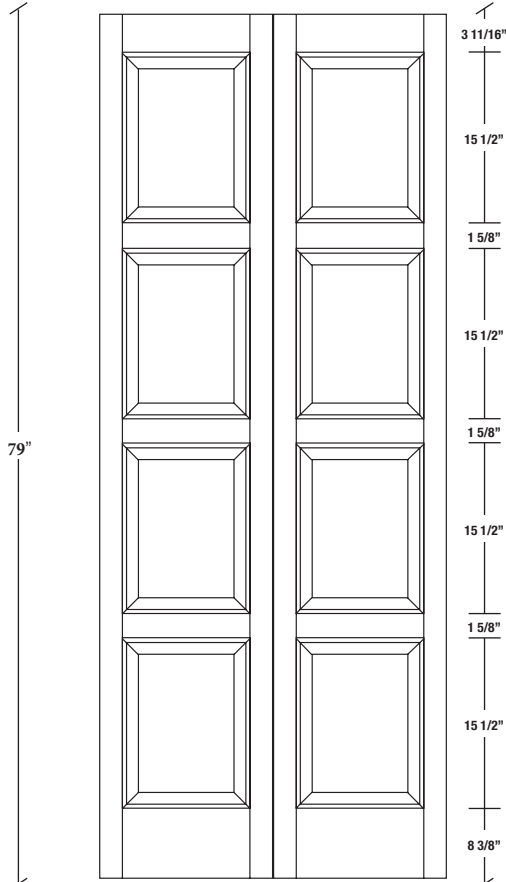

# Technical drawings 6/7 - 6/11 - 7/11

Bifold Panel Door - U.S. specs

www.pbidoors.com

204LP / 294LP

204LP / 294LP

204LP / 294LP

WIDTH	13 5/8"	13 5/8"
36"	13 5/8"	13 5/8"
34"	12 5/8"	12 5/8"
32"	11 5/8"	11 5/8"
30"	10 5/8"	10 5/8"
28"	9 5/8"	9 5/8"
26"	8 5/8"	8 5/8"
24"	7 5/8"	7 5/8"
22"	6 5/8"	6 5/8"
20"	5 5/8"	5 5/8"

WIDTH	13 5/8"	13 5/8"
36"	13 5/8"	13 5/8"
34"	12 5/8"	12 5/8"
32"	11 5/8"	11 5/8"
30"	10 5/8"	10 5/8"
28"	9 5/8"	9 5/8"
26"	8 5/8"	8 5/8"
24"	7 5/8"	7 5/8"
22"	6 5/8"	6 5/8"
20"	5 5/8"	5 5/8"

WIDTH	13 5/8"	13 5/8"
36"	13 5/8"	13 5/8"
34"	12 5/8"	12 5/8"
32"	11 5/8"	11 5/8"
30"	10 5/8"	10 5/8"
28"	9 5/8"	9 5/8"
26"	8 5/8"	8 5/8"
24"	7 5/8"	7 5/8"
22"	6 5/8"	6 5/8"
20"	5 5/8"	5 5/8"

1 3/8" SIDERAIL  
RAISED PANEL #20XXP

1 3/8" SIDERAIL  
FLAT PANEL #29XXP

\* Wood veneer on stain grade doors only

5/8" PANEL

février 2018 (revision 01)