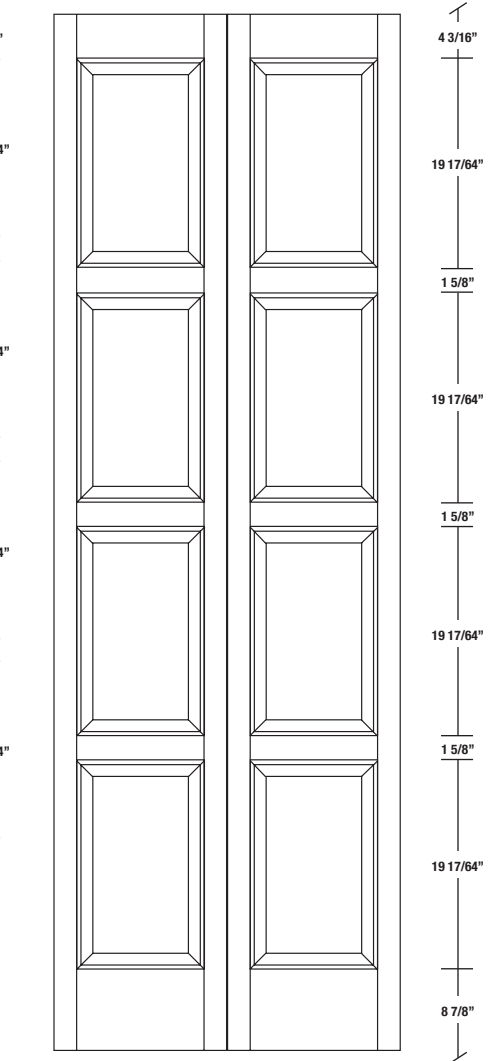

# Technical drawings 6/7 - 6/11 - 7/11

Bifold Panel Door - U.S. specs

www.pbidoors.com

204LP / 294LP

204LP / 294LP

204LP / 294LP

WIDTH	13 5/8"	13 5/8"
36"	13 5/8"	13 5/8"
34"	12 5/8"	12 5/8"
32"	11 5/8"	11 5/8"
30"	10 5/8"	10 5/8"
28"	9 5/8"	9 5/8"
26"	8 5/8"	8 5/8"
24"	7 5/8"	7 5/8"
22"	6 5/8"	6 5/8"
20"	5 5/8"	5 5/8"

WIDTH	13 5/8"	13 5/8"
36"	13 5/8"	13 5/8"
34"	12 5/8"	12 5/8"
32"	11 5/8"	11 5/8"
30"	10 5/8"	10 5/8"
28"	9 5/8"	9 5/8"
26"	8 5/8"	8 5/8"
24"	7 5/8"	7 5/8"
22"	6 5/8"	6 5/8"
20"	5 5/8"	5 5/8"

WIDTH	13 5/8"	13 5/8"
36"	13 5/8"	13 5/8"
34"	12 5/8"	12 5/8"
32"	11 5/8"	11 5/8"
30"	10 5/8"	10 5/8"
28"	9 5/8"	9 5/8"
26"	8 5/8"	8 5/8"
24"	7 5/8"	7 5/8"
22"	6 5/8"	6 5/8"
20"	5 5/8"	5 5/8"

1 3/8" SIDERAIL  
RAISED PANEL #20XXP

1 3/8" SIDERAIL  
FLAT PANEL #29XXP

\* Wood veneer on stain grade doors only

5/8" PANEL

février 2018 (revision 01)