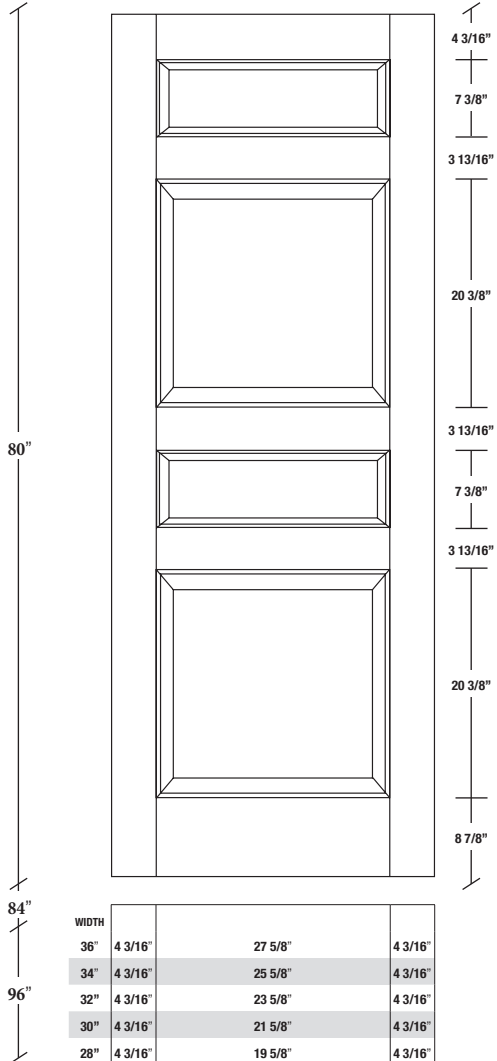

Technical drawings 6/8 - 7/0 - 8/0

Panel Door - U.S. specs

www.pbidoors.com

204Z / 294Z

WIDTH			
36"	4 3/16"	27 5/8"	4 3/16"
34"	4 3/16"	25 5/8"	4 3/16"
32"	4 3/16"	23 5/8"	4 3/16"
30"	4 3/16"	21 5/8"	4 3/16"
28"	4 3/16"	19 5/8"	4 3/16"
26"	4 3/16"	17 5/8"	4 3/16"
24"	4 3/16"	15 5/8"	4 3/16"
22"	4 3/16"	13 5/8"	4 3/16"
20"	4 3/16"	11 5/8"	4 3/16"
18"	4 3/16"	9 5/8"	4 3/16"
16"	4 3/16"	7 5/8"	4 3/16"
15"	2 1/16"	10 7/8"	2 1/16"
14"	2 1/16"	9 7/8"	2 1/16"
12"	2 1/16"	7 7/8"	2 1/16"

204Z / 294Z

WIDTH			
36"	4 3/16"	27 5/8"	4 3/16"
34"	4 3/16"	25 5/8"	4 3/16"
32"	4 3/16"	23 5/8"	4 3/16"
30"	4 3/16"	21 5/8"	4 3/16"
28"	4 3/16"	19 5/8"	4 3/16"
26"	4 3/16"	17 5/8"	4 3/16"
24"	4 3/16"	15 5/8"	4 3/16"
22"	4 3/16"	13 5/8"	4 3/16"
20"	4 3/16"	11 5/8"	4 3/16"
18"	4 3/16"	9 5/8"	4 3/16"
16"	4 3/16"	7 5/8"	4 3/16"
15"	2 1/16"	10 7/8"	2 1/16"
14"	2 1/16"	9 7/8"	2 1/16"
12"	2 1/16"	7 7/8"	2 1/16"

**SIDERAIL
RAISED PANEL #20XX**

**SIDERAIL
FLAT PANEL #29XX**

* Wood veneer on stain grade doors only

5/8\"/>