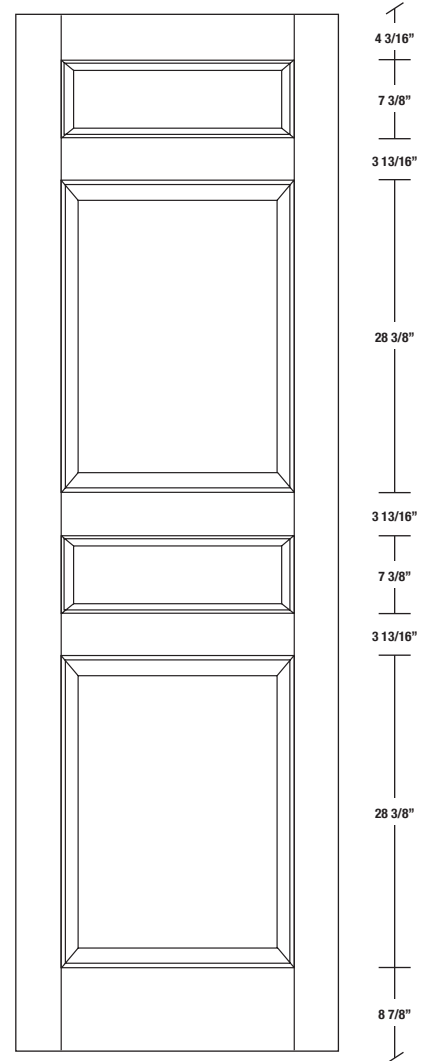

Technical drawings 6/8 - 7/0 - 8/0

Panel Door - U.S. specs

www.pbidoors.com

204Z / 294Z

WIDTH			
36"	4 3/16"	27 5/8"	4 3/16"
34"	4 3/16"	25 5/8"	4 3/16"
32"	4 3/16"	23 5/8"	4 3/16"
30"	4 3/16"	21 5/8"	4 3/16"
28"	4 3/16"	19 5/8"	4 3/16"
26"	4 3/16"	17 5/8"	4 3/16"
24"	4 3/16"	15 5/8"	4 3/16"
22"	4 3/16"	13 5/8"	4 3/16"
20"	4 3/16"	11 5/8"	4 3/16"
18"	4 3/16"	9 5/8"	4 3/16"
16"	4 3/16"	7 5/8"	4 3/16"
15"	2 1/16"	10 7/8"	2 1/16"
14"	2 1/16"	9 7/8"	2 1/16"
12"	2 1/16"	7 7/8"	2 1/16"

204Z / 294Z

WIDTH			
36"	4 3/16"	27 5/8"	4 3/16"
34"	4 3/16"	25 5/8"	4 3/16"
32"	4 3/16"	23 5/8"	4 3/16"
30"	4 3/16"	21 5/8"	4 3/16"
28"	4 3/16"	19 5/8"	4 3/16"
26"	4 3/16"	17 5/8"	4 3/16"
24"	4 3/16"	15 5/8"	4 3/16"
22"	4 3/16"	13 5/8"	4 3/16"
20"	4 3/16"	11 5/8"	4 3/16"
18"	4 3/16"	9 5/8"	4 3/16"
16"	4 3/16"	7 5/8"	4 3/16"
15"	2 1/16"	10 7/8"	2 1/16"
14"	2 1/16"	9 7/8"	2 1/16"
12"	2 1/16"	7 7/8"	2 1/16"

**SIDERAIL
RAISED PANEL #20XX**

**SIDERAIL
FLAT PANEL #29XX**

* Wood veneer on stain grade doors only

5/8\"/>