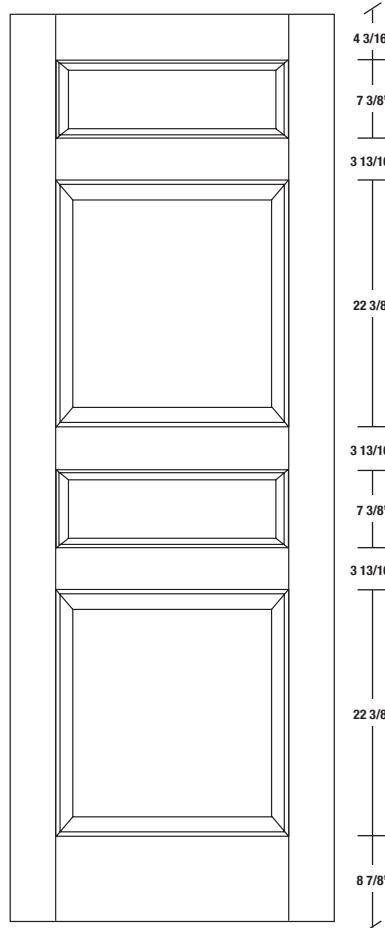

Technical drawings 6/8 - 7/0 - 8/0

Panel Door - U.S. specs

www.pbidoors.com

204Z / 294Z

WIDTH			
36"	4 3/16"	27 5/8"	4 3/16"
34"	4 3/16"	25 5/8"	4 3/16"
32"	4 3/16"	23 5/8"	4 3/16"
30"	4 3/16"	21 5/8"	4 3/16"
28"	4 3/16"	19 5/8"	4 3/16"
26"	4 3/16"	17 5/8"	4 3/16"
24"	4 3/16"	15 5/8"	4 3/16"
22"	4 3/16"	13 5/8"	4 3/16"
20"	4 3/16"	11 5/8"	4 3/16"
18"	4 3/16"	9 5/8"	4 3/16"
16"	4 3/16"	7 5/8"	4 3/16"
15"	2 1/16"	10 7/8"	2 1/16"
14"	2 1/16"	9 7/8"	2 1/16"
12"	2 1/16"	7 7/8"	2 1/16"

204Z / 294Z

WIDTH			
36"	4 3/16"	27 5/8"	4 3/16"
34"	4 3/16"	25 5/8"	4 3/16"
32"	4 3/16"	23 5/8"	4 3/16"
30"	4 3/16"	21 5/8"	4 3/16"
28"	4 3/16"	19 5/8"	4 3/16"
26"	4 3/16"	17 5/8"	4 3/16"
24"	4 3/16"	15 5/8"	4 3/16"
22"	4 3/16"	13 5/8"	4 3/16"
20"	4 3/16"	11 5/8"	4 3/16"
18"	4 3/16"	9 5/8"	4 3/16"
16"	4 3/16"	7 5/8"	4 3/16"
15"	2 1/16"	10 7/8"	2 1/16"
14"	2 1/16"	9 7/8"	2 1/16"
12"	2 1/16"	7 7/8"	2 1/16"

**SIDERAIL
RAISED PANEL #20XX**

**SIDERAIL
FLAT PANEL #29XX**

* Wood veneer on stain grade doors only

5/8\"/>