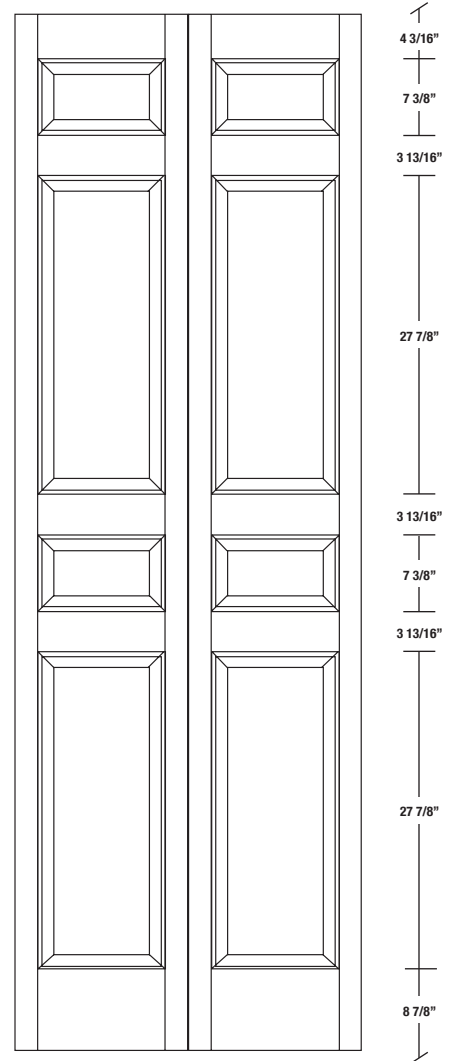

Technical drawings 6/7 - 6/11 - 7/11

Bifold Panel Door - U.S. specs

www.pbidoors.com

204ZP / 294ZP

204ZP / 294ZP

204ZP / 294ZP

WIDTH			
36"	13 5/8"	13 5/8"	
34"	12 5/8"	12 5/8"	
32"	11 5/8"	11 5/8"	
30"	10 5/8"	10 5/8"	
28"	9 5/8"	9 5/8"	2 1/16"
26"	8 5/8"	8 5/8"	2 1/16"
24"	7 5/8"	7 5/8"	2 1/16"
22"	6 5/8"	6 5/8"	2 1/16"
20"	5 5/8"	5 5/8"	2 1/16"

WIDTH			
36"	13 5/8"	13 5/8"	
34"	12 5/8"	12 5/8"	
32"	11 5/8"	11 5/8"	
30"	10 5/8"	10 5/8"	
28"	9 5/8"	9 5/8"	2 1/16"
26"	8 5/8"	8 5/8"	2 1/16"
24"	7 5/8"	7 5/8"	2 1/16"
22"	6 5/8"	6 5/8"	2 1/16"
20"	5 5/8"	5 5/8"	2 1/16"

1 3/8" **SIDERAIL**
RAISED PANEL #20XXP

1 3/8" **SIDERAIL**
FLAT PANEL #29XXP

* Wood veneer on stain grade doors only

5/8" **PANEL**