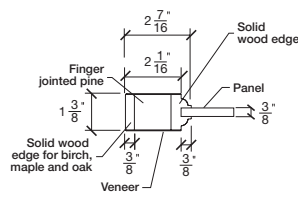

Technical drawings 6/7 - 6/11 - 7/11

Bifold Panel Door - U.S. specs

www.pbidoors.com

204ZP / 294ZP

204ZP / 294ZP

204ZP / 294ZP

WIDTH			
36"	13 5/8"	13 5/8"	
34"	12 5/8"	12 5/8"	
32"	11 5/8"	11 5/8"	
30"	10 5/8"	10 5/8"	
28"	9 5/8"	9 5/8"	2 1/16"
26"	8 5/8"	8 5/8"	2 1/16"
24"	7 5/8"	7 5/8"	2 1/16"
22"	6 5/8"	6 5/8"	2 1/16"
20"	5 5/8"	5 5/8"	2 1/16"

WIDTH			
36"	13 5/8"	13 5/8"	
34"	12 5/8"	12 5/8"	
32"	11 5/8"	11 5/8"	
30"	10 5/8"	10 5/8"	
28"	9 5/8"	9 5/8"	2 1/16"
26"	8 5/8"	8 5/8"	2 1/16"
24"	7 5/8"	7 5/8"	2 1/16"
22"	6 5/8"	6 5/8"	2 1/16"
20"	5 5/8"	5 5/8"	2 1/16"

1 3/8" **SIDERAIL**
RAISED PANEL #20XXP

1 3/8" **SIDERAIL**
FLAT PANEL #29XXP

* Wood veneer on stain grade doors only

5/8" **PANEL**