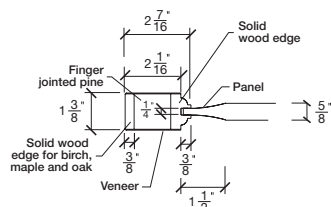

Technical drawings 6/7 - 6/11 - 7/11

Bifold Panel Door - U.S. specs

www.pbidoors.com

204ZP / 294ZP

204ZP / 294ZP

204ZP / 294ZP

WIDTH			
36"	13 5/8"	13 5/8"	
34"	12 5/8"	12 5/8"	
32"	11 5/8"	11 5/8"	
30"	10 5/8"	10 5/8"	
28"	9 5/8"	9 5/8"	2 1/16"
26"	8 5/8"	8 5/8"	2 1/16"
24"	7 5/8"	7 5/8"	2 1/16"
22"	6 5/8"	6 5/8"	2 1/16"
20"	5 5/8"	5 5/8"	2 1/16"

WIDTH			
36"	13 5/8"	13 5/8"	
34"	12 5/8"	12 5/8"	
32"	11 5/8"	11 5/8"	
30"	10 5/8"	10 5/8"	
28"	9 5/8"	9 5/8"	2 1/16"
26"	8 5/8"	8 5/8"	2 1/16"
24"	7 5/8"	7 5/8"	2 1/16"
22"	6 5/8"	6 5/8"	2 1/16"
20"	5 5/8"	5 5/8"	2 1/16"