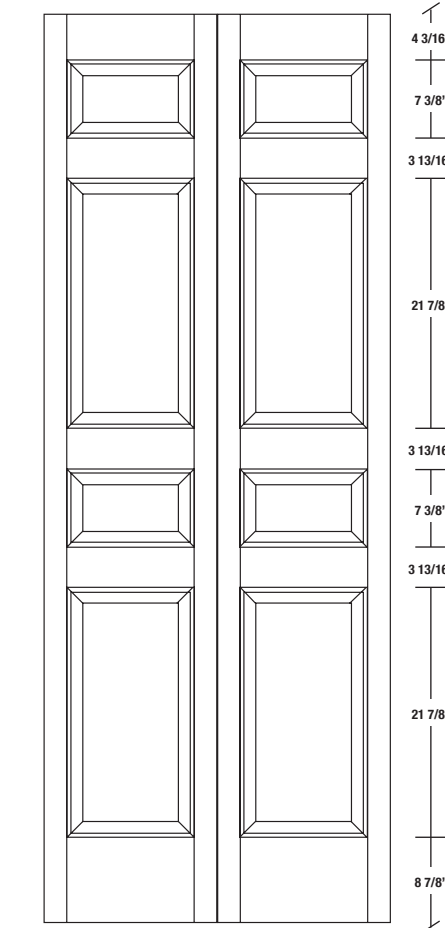

Technical drawings 6/7 - 6/11 - 7/11

Bifold Panel Door - U.S. specs

www.pbidoors.com

204ZP / 294ZP

204ZP / 294ZP

204ZP / 294ZP

WIDTH			
36"	13 5/8"	13 5/8"	
34"	12 5/8"	12 5/8"	
32"	11 5/8"	11 5/8"	
30"	10 5/8"	10 5/8"	
28"	9 5/8"	9 5/8"	2 1/16"
26"	8 5/8"	8 5/8"	2 1/16"
24"	7 5/8"	7 5/8"	2 1/16"
22"	6 5/8"	6 5/8"	2 1/16"
20"	5 5/8"	5 5/8"	2 1/16"

WIDTH			
36"	13 5/8"	13 5/8"	
34"	12 5/8"	12 5/8"	
32"	11 5/8"	11 5/8"	
30"	10 5/8"	10 5/8"	
28"	9 5/8"	9 5/8"	2 1/16"
26"	8 5/8"	8 5/8"	2 1/16"
24"	7 5/8"	7 5/8"	2 1/16"
22"	6 5/8"	6 5/8"	2 1/16"
20"	5 5/8"	5 5/8"	2 1/16"

1 3/8" **SIDERAIL**
RAISED PANEL #20XXP

1 3/8" **SIDERAIL**
FLAT PANEL #29XXP

* Wood veneer on stain grade doors only

5/8" **PANEL**