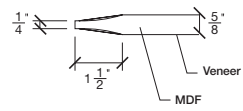

* Wood veneer on stain grade doors only

5/8" **PANEL**