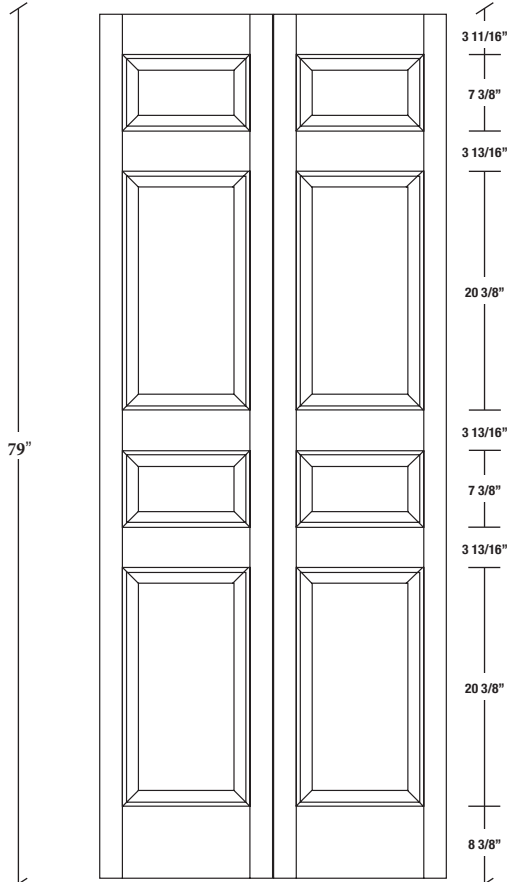

Technical drawings 6/7 - 6/11 - 7/11

Bifold Panel Door - U.S. specs

www.pbidoors.com

204ZP / 294ZP

204ZP / 294ZP

204ZP / 294ZP

WIDTH			
36"	13 5/8"	13 5/8"	
34"	12 5/8"	12 5/8"	
32"	11 5/8"	11 5/8"	
30"	10 5/8"	10 5/8"	
28"	9 5/8"	9 5/8"	2 1/16"
26"	8 5/8"	8 5/8"	2 1/16"
24"	7 5/8"	7 5/8"	2 1/16"
22"	6 5/8"	6 5/8"	2 1/16"
20"	5 5/8"	5 5/8"	2 1/16"

WIDTH			
36"	13 5/8"	13 5/8"	
34"	12 5/8"	12 5/8"	
32"	11 5/8"	11 5/8"	
30"	10 5/8"	10 5/8"	
28"	9 5/8"	9 5/8"	2 1/16"
26"	8 5/8"	8 5/8"	2 1/16"
24"	7 5/8"	7 5/8"	2 1/16"
22"	6 5/8"	6 5/8"	2 1/16"
20"	5 5/8"	5 5/8"	2 1/16"

1 3/8" **SIDERAIL**
RAISED PANEL #20XXP

1 3/8" **SIDERAIL**
FLAT PANEL #29XXP

* Wood veneer on stain grade doors only

5/8" **PANEL**