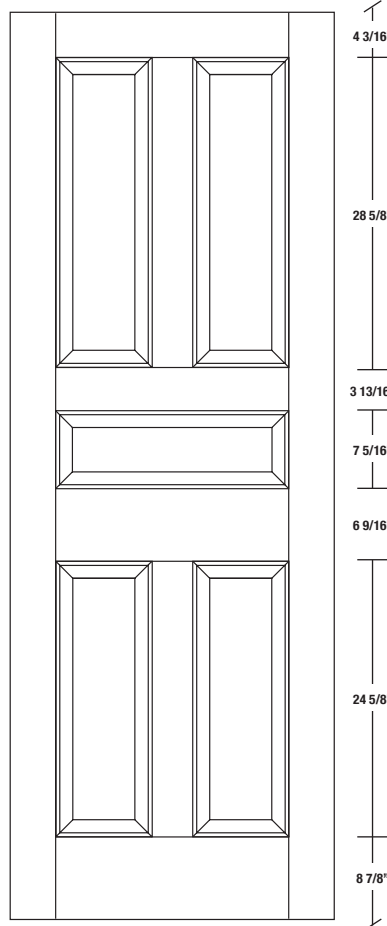

Technical drawings 6/8 - 7/0 - 8/0

Panel Door - U.S. specs

www.pbidoors.com

2050 / 2950

WIDTH	36"	34"	32"	30"	28"	26"	24"												
4 3/16"	11 29/32"	3 13/16"	11 29/32"	4 3/16"	4 3/16"	10 29/32"	3 13/16"	10 29/32"	4 3/16"	9 29/32"	4 3/16"	8 29/32"	4 3/16"	7 29/32"	4 3/16"	6 29/32"	4 3/16"	5 29/32"	4 3/16"

FOR SMALLER SIZES REFER TO MODEL #2035 P.104

2050 / 2950

WIDTH	36"	34"	32"	30"	28"	26"	24"												
4 3/16"	11 29/32"	3 13/16"	11 29/32"	4 3/16"	4 3/16"	10 29/32"	3 13/16"	10 29/32"	4 3/16"	9 29/32"	4 3/16"	8 29/32"	4 3/16"	7 29/32"	4 3/16"	6 29/32"	4 3/16"	5 29/32"	4 3/16"

FOR SMALLER SIZES REFER TO MODEL #2035 P.104

SIDERAIL
RAISED PANEL #20XX

SIDERAIL
FLAT PANEL #29XX

* Wood veneer on stain grade doors only

5/8" PANEL