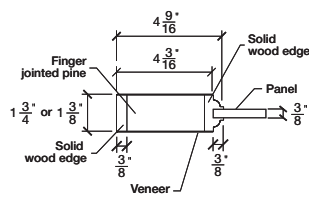

FOR SMALLER SIZES REFER TO MODEL #2035 P.104

2050 / 2950

WIDTH	36"	34"	32"	30"	28"	26"	24"												
4 3/16"	11 29/32"	3 13/16"	11 29/32"	4 3/16"	4 3/16"	10 29/32"	3 13/16"	10 29/32"	4 3/16"	9 29/32"	4 3/16"	8 29/32"	4 3/16"	7 29/32"	4 3/16"	6 29/32"	4 3/16"	5 29/32"	4 3/16"

FOR SMALLER SIZES REFER TO MODEL #2035 P.104

SIDERAIL
RAISED PANEL #20XX

SIDERAIL
FLAT PANEL #29XX

* Wood veneer on stain grade doors only

5/8" PANEL