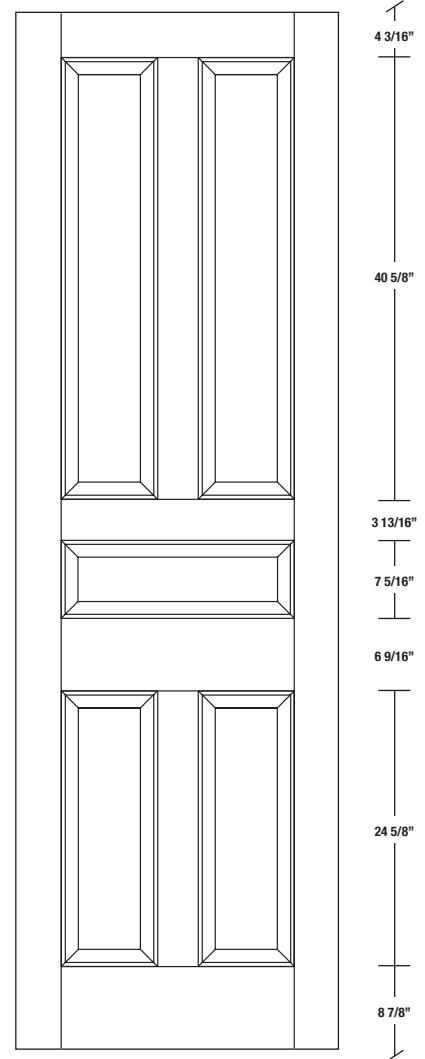

Technical drawings 6/8 - 7/0 - 8/0

Panel Door - U.S. specs

www.pbidoors.com

2050 / 2950

WIDTH	36"	34"	32"	30"	28"	26"	24"												
4 3/16"	11 29/32"	3 13/16"	11 29/32"	4 3/16"	4 3/16"	10 29/32"	3 13/16"	10 29/32"	4 3/16"	9 29/32"	4 3/16"	8 29/32"	4 3/16"	7 29/32"	4 3/16"	6 29/32"	4 3/16"	5 29/32"	4 3/16"

FOR SMALLER SIZES REFER TO MODEL #2035 P.104

2050 / 2950

WIDTH	36"	34"	32"	30"	28"	26"	24"												
4 3/16"	11 29/32"	3 13/16"	11 29/32"	4 3/16"	4 3/16"	10 29/32"	3 13/16"	10 29/32"	4 3/16"	9 29/32"	4 3/16"	8 29/32"	4 3/16"	7 29/32"	4 3/16"	6 29/32"	4 3/16"	5 29/32"	4 3/16"

FOR SMALLER SIZES REFER TO MODEL #2035 P.104

SIDERAIL
RAISED PANEL #20XX

SIDERAIL
FLAT PANEL #29XX

* Wood veneer on stain grade doors only

5/8" PANEL