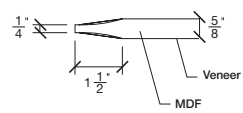

* Wood veneer on stain grade doors only

5/8" PANEL