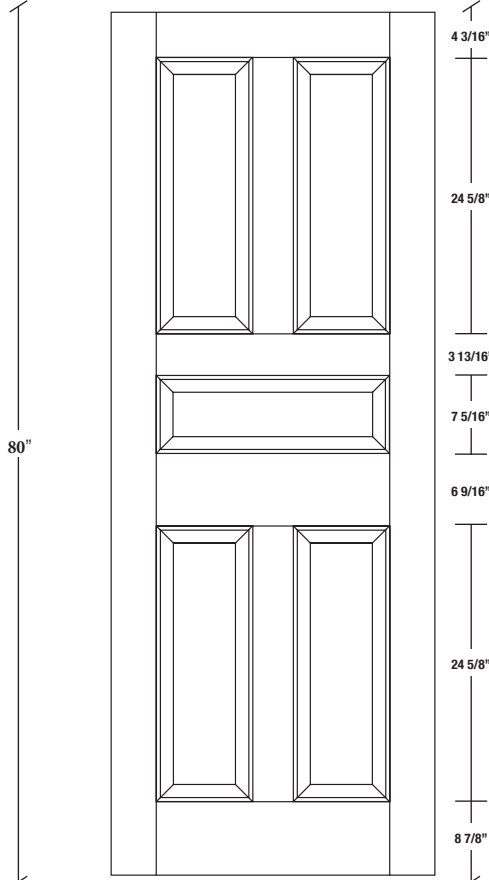

Technical drawings 6/8 - 7/0 - 8/0

Panel Door - U.S. specs

www.pbidoors.com

2050 / 2950

WIDTH	36"	34"	32"	30"	28"	26"	24"												
4 3/16"	11 29/32"	3 13/16"	11 29/32"	4 3/16"	4 3/16"	10 29/32"	3 13/16"	10 29/32"	4 3/16"	9 29/32"	4 3/16"	8 29/32"	4 3/16"	7 29/32"	4 3/16"	6 29/32"	4 3/16"	5 29/32"	4 3/16"

FOR SMALLER SIZES REFER TO MODEL #2035 P.104

2050 / 2950

WIDTH	36"	34"	32"	30"	28"	26"	24"												
4 3/16"	11 29/32"	3 13/16"	11 29/32"	4 3/16"	4 3/16"	10 29/32"	3 13/16"	10 29/32"	4 3/16"	9 29/32"	4 3/16"	8 29/32"	4 3/16"	7 29/32"	4 3/16"	6 29/32"	4 3/16"	5 29/32"	4 3/16"

FOR SMALLER SIZES REFER TO MODEL #2035 P.104

SIDERAIL
RAISED PANEL #20XX

SIDERAIL
FLAT PANEL #29XX

* Wood veneer on stain grade doors only

5/8" PANEL