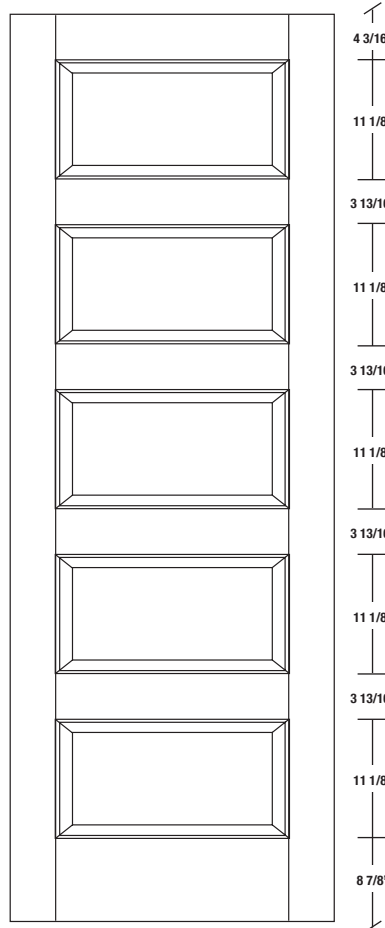

# Technical drawings 6/8 - 7/0 - 8/0

Panel Door - U.S. specs

www.pbidoors.com

## 205H / 295H

WIDTH			
36"	4 3/16"	27 5/8"	4 3/16"
34"	4 3/16"	25 5/8"	4 3/16"
32"	4 3/16"	23 5/8"	4 3/16"
30"	4 3/16"	21 5/8"	4 3/16"
28"	4 3/16"	19 5/8"	4 3/16"
26"	4 3/16"	17 5/8"	4 3/16"
24"	4 3/16"	15 5/8"	4 3/16"
22"	4 3/16"	13 5/8"	4 3/16"
20"	4 3/16"	11 5/8"	4 3/16"
18"	4 3/16"	9 5/8"	4 3/16"
16"	4 3/16"	7 5/8"	4 3/16"
15"	2 1/16"	10 7/8"	2 1/16"
14"	2 1/16"	9 7/8"	2 1/16"
12"	2 1/16"	7 7/8"	2 1/16"

WIDTH			
36"	4 3/16"	27 5/8"	4 3/16"
34"	4 3/16"	25 5/8"	4 3/16"
32"	4 3/16"	23 5/8"	4 3/16"
30"	4 3/16"	21 5/8"	4 3/16"
28"	4 3/16"	19 5/8"	4 3/16"
26"	4 3/16"	17 5/8"	4 3/16"
24"	4 3/16"	15 5/8"	4 3/16"
22"	4 3/16"	13 5/8"	4 3/16"
20"	4 3/16"	11 5/8"	4 3/16"
18"	4 3/16"	9 5/8"	4 3/16"
16"	4 3/16"	7 5/8"	4 3/16"
15"	2 1/16"	10 7/8"	2 1/16"
14"	2 1/16"	9 7/8"	2 1/16"
12"	2 1/16"	7 7/8"	2 1/16"