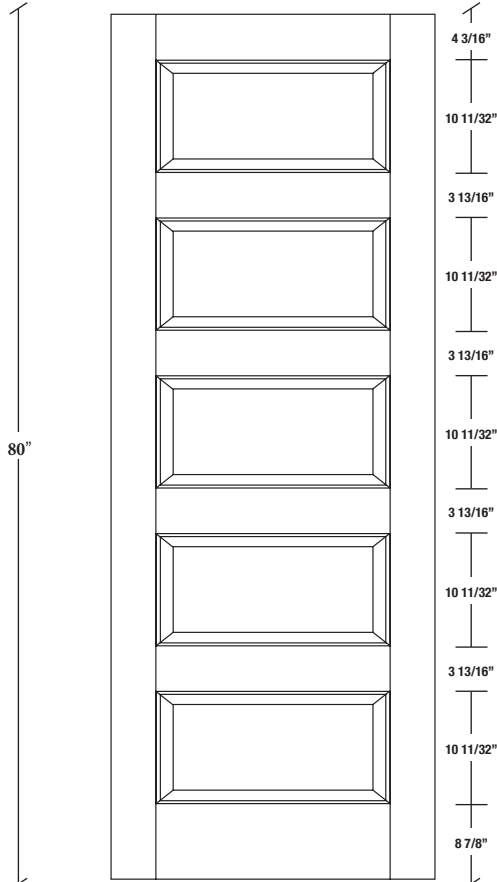

Technical drawings 6/8 - 7/0 - 8/0

Panel Door - U.S. specs

www.pbidoors.com

205H / 295H