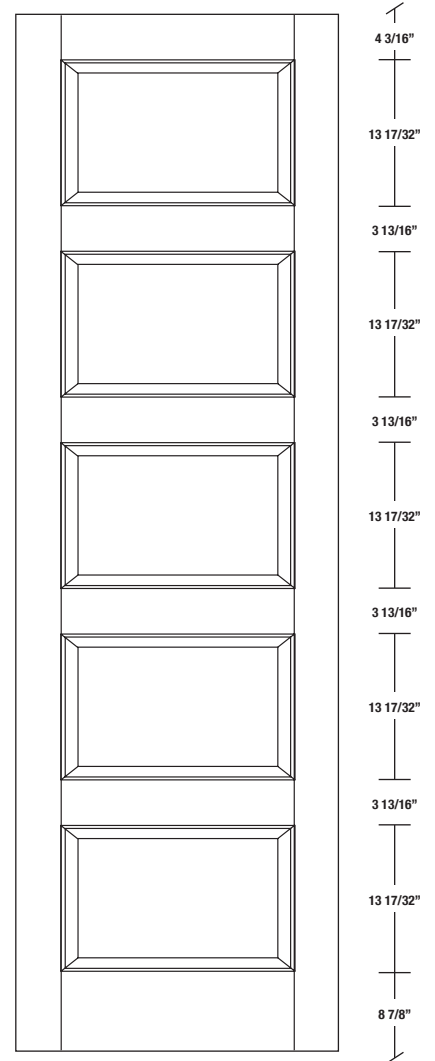

# Technical drawings 6/8 - 7/0 - 8/0

Panel Door - U.S. specs

www.pbidoors.com

## 205H / 295H

WIDTH			
36"	4 3/16"	27 5/8"	4 3/16"
34"	4 3/16"	25 5/8"	4 3/16"
32"	4 3/16"	23 5/8"	4 3/16"
30"	4 3/16"	21 5/8"	4 3/16"
28"	4 3/16"	19 5/8"	4 3/16"
26"	4 3/16"	17 5/8"	4 3/16"
24"	4 3/16"	15 5/8"	4 3/16"
22"	4 3/16"	13 5/8"	4 3/16"
20"	4 3/16"	11 5/8"	4 3/16"
18"	4 3/16"	9 5/8"	4 3/16"
16"	4 3/16"	7 5/8"	4 3/16"
15"	2 1/16"	10 7/8"	2 1/16"
14"	2 1/16"	9 7/8"	2 1/16"
12"	2 1/16"	7 7/8"	2 1/16"

WIDTH			
36"	4 3/16"	27 5/8"	4 3/16"
34"	4 3/16"	25 5/8"	4 3/16"
32"	4 3/16"	23 5/8"	4 3/16"
30"	4 3/16"	21 5/8"	4 3/16"
28"	4 3/16"	19 5/8"	4 3/16"
26"	4 3/16"	17 5/8"	4 3/16"
24"	4 3/16"	15 5/8"	4 3/16"
22"	4 3/16"	13 5/8"	4 3/16"
20"	4 3/16"	11 5/8"	4 3/16"
18"	4 3/16"	9 5/8"	4 3/16"
16"	4 3/16"	7 5/8"	4 3/16"
15"	2 1/16"	10 7/8"	2 1/16"
14"	2 1/16"	9 7/8"	2 1/16"
12"	2 1/16"	7 7/8"	2 1/16"