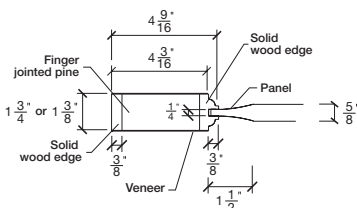

Technical drawings 6/8 - 7/0 - 8/0

Panel Door - U.S. specs

www.pbidoors.com

205L / 295L

WIDTH			
36"	4 3/16"	27 5/8"	4 3/16"
34"	4 3/16"	25 5/8"	4 3/16"
32"	4 3/16"	23 5/8"	4 3/16"
30"	4 3/16"	21 5/8"	4 3/16"
28"	4 3/16"	19 5/8"	4 3/16"
26"	4 3/16"	17 5/8"	4 3/16"
24"	4 3/16"	15 5/8"	4 3/16"
22"	4 3/16"	13 5/8"	4 3/16"
20"	4 3/16"	11 5/8"	4 3/16"
18"	4 3/16"	9 5/8"	4 3/16"
16"	4 3/16"	7 5/8"	4 3/16"
15"	2 1/16"	10 7/8"	2 1/16"
14"	2 1/16"	9 7/8"	2 1/16"
12"	2 1/16"	7 7/8"	2 1/16"

205L / 295L

WIDTH			
36"	4 3/16"	27 5/8"	4 3/16"
34"	4 3/16"	25 5/8"	4 3/16"
32"	4 3/16"	23 5/8"	4 3/16"
30"	4 3/16"	21 5/8"	4 3/16"
28"	4 3/16"	19 5/8"	4 3/16"
26"	4 3/16"	17 5/8"	4 3/16"
24"	4 3/16"	15 5/8"	4 3/16"
22"	4 3/16"	13 5/8"	4 3/16"
20"	4 3/16"	11 5/8"	4 3/16"
18"	4 3/16"	9 5/8"	4 3/16"
16"	4 3/16"	7 5/8"	4 3/16"
15"	2 1/16"	10 7/8"	2 1/16"
14"	2 1/16"	9 7/8"	2 1/16"
12"	2 1/16"	7 7/8"	2 1/16"