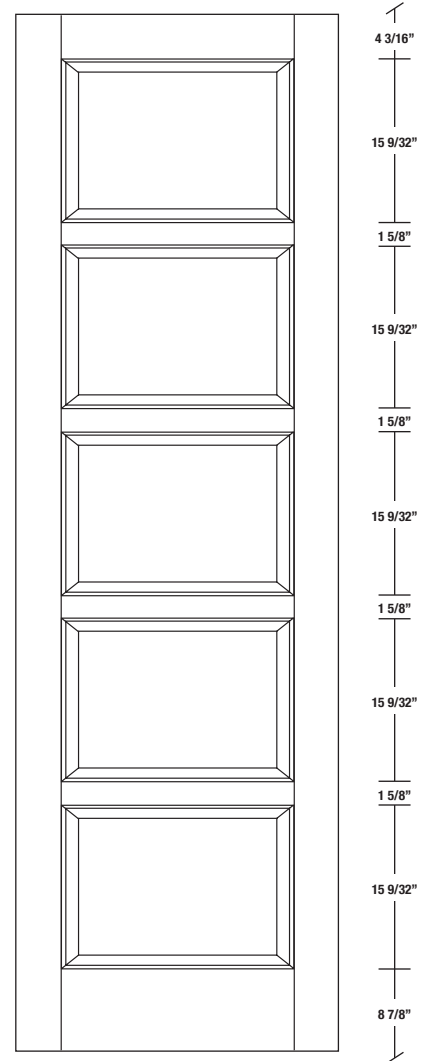

Technical drawings 6/8 - 7/0 - 8/0

Panel Door - U.S. specs

www.pbidoors.com

205L / 295L

WIDTH			
36"	4 3/16"	27 5/8"	4 3/16"
34"	4 3/16"	25 5/8"	4 3/16"
32"	4 3/16"	23 5/8"	4 3/16"
30"	4 3/16"	21 5/8"	4 3/16"
28"	4 3/16"	19 5/8"	4 3/16"
26"	4 3/16"	17 5/8"	4 3/16"
24"	4 3/16"	15 5/8"	4 3/16"
22"	4 3/16"	13 5/8"	4 3/16"
20"	4 3/16"	11 5/8"	4 3/16"
18"	4 3/16"	9 5/8"	4 3/16"
16"	4 3/16"	7 5/8"	4 3/16"
15"	2 1/16"	10 7/8"	2 1/16"
14"	2 1/16"	9 7/8"	2 1/16"
12"	2 1/16"	7 7/8"	2 1/16"

205L / 295L

WIDTH			
36"	4 3/16"	27 5/8"	4 3/16"
34"	4 3/16"	25 5/8"	4 3/16"
32"	4 3/16"	23 5/8"	4 3/16"
30"	4 3/16"	21 5/8"	4 3/16"
28"	4 3/16"	19 5/8"	4 3/16"
26"	4 3/16"	17 5/8"	4 3/16"
24"	4 3/16"	15 5/8"	4 3/16"
22"	4 3/16"	13 5/8"	4 3/16"
20"	4 3/16"	11 5/8"	4 3/16"
18"	4 3/16"	9 5/8"	4 3/16"
16"	4 3/16"	7 5/8"	4 3/16"
15"	2 1/16"	10 7/8"	2 1/16"
14"	2 1/16"	9 7/8"	2 1/16"
12"	2 1/16"	7 7/8"	2 1/16"

**SIDERAIL
RAISED PANEL #20XX**

**SIDERAIL
FLAT PANEL #29XX**

* Wood veneer on stain grade doors only

5/8" PANEL

février 2018 (revision 01)