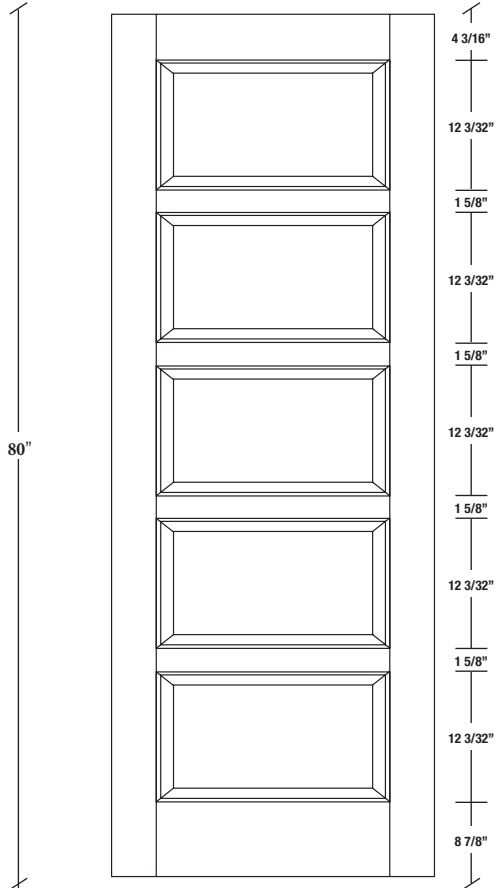

Technical drawings 6/8 - 7/0 - 8/0

Panel Door - U.S. specs

www.pbidoors.com

205L / 295L

WIDTH			
36"	4 3/16"	27 5/8"	4 3/16"
34"	4 3/16"	25 5/8"	4 3/16"
32"	4 3/16"	23 5/8"	4 3/16"
30"	4 3/16"	21 5/8"	4 3/16"
28"	4 3/16"	19 5/8"	4 3/16"
26"	4 3/16"	17 5/8"	4 3/16"
24"	4 3/16"	15 5/8"	4 3/16"
22"	4 3/16"	13 5/8"	4 3/16"
20"	4 3/16"	11 5/8"	4 3/16"
18"	4 3/16"	9 5/8"	4 3/16"
16"	4 3/16"	7 5/8"	4 3/16"
15"	2 1/16"	10 7/8"	2 1/16"
14"	2 1/16"	9 7/8"	2 1/16"
12"	2 1/16"	7 7/8"	2 1/16"

205L / 295L

WIDTH			
36"	4 3/16"	27 5/8"	4 3/16"
34"	4 3/16"	25 5/8"	4 3/16"
32"	4 3/16"	23 5/8"	4 3/16"
30"	4 3/16"	21 5/8"	4 3/16"
28"	4 3/16"	19 5/8"	4 3/16"
26"	4 3/16"	17 5/8"	4 3/16"
24"	4 3/16"	15 5/8"	4 3/16"
22"	4 3/16"	13 5/8"	4 3/16"
20"	4 3/16"	11 5/8"	4 3/16"
18"	4 3/16"	9 5/8"	4 3/16"
16"	4 3/16"	7 5/8"	4 3/16"
15"	2 1/16"	10 7/8"	2 1/16"
14"	2 1/16"	9 7/8"	2 1/16"
12"	2 1/16"	7 7/8"	2 1/16"

**SIDERAIL
RAISED PANEL #20XX**

**SIDERAIL
FLAT PANEL #29XX**

* Wood veneer on stain grade doors only

5/8" PANEL

février 2018 (revision 01)