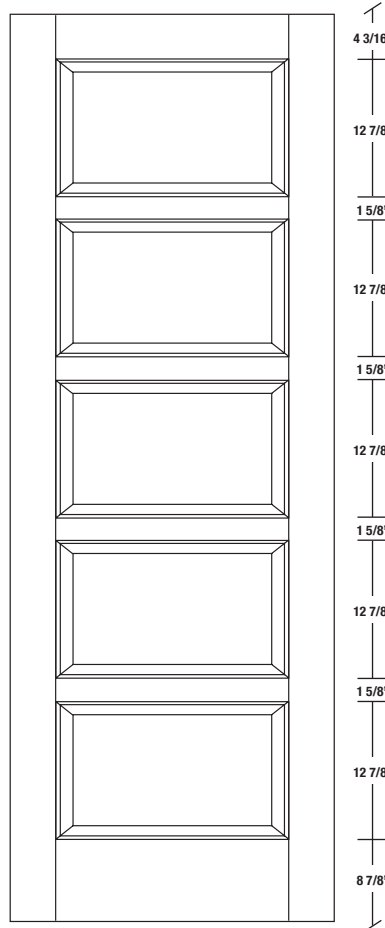

Technical drawings 6/8 - 7/0 - 8/0

Panel Door - U.S. specs

www.pbidoors.com

205L / 295L

WIDTH			
36"	4 3/16"	27 5/8"	4 3/16"
34"	4 3/16"	25 5/8"	4 3/16"
32"	4 3/16"	23 5/8"	4 3/16"
30"	4 3/16"	21 5/8"	4 3/16"
28"	4 3/16"	19 5/8"	4 3/16"
26"	4 3/16"	17 5/8"	4 3/16"
24"	4 3/16"	15 5/8"	4 3/16"
22"	4 3/16"	13 5/8"	4 3/16"
20"	4 3/16"	11 5/8"	4 3/16"
18"	4 3/16"	9 5/8"	4 3/16"
16"	4 3/16"	7 5/8"	4 3/16"
15"	2 1/16"	10 7/8"	2 1/16"
14"	2 1/16"	9 7/8"	2 1/16"
12"	2 1/16"	7 7/8"	2 1/16"

205L / 295L

WIDTH			
36"	4 3/16"	27 5/8"	4 3/16"
34"	4 3/16"	25 5/8"	4 3/16"
32"	4 3/16"	23 5/8"	4 3/16"
30"	4 3/16"	21 5/8"	4 3/16"
28"	4 3/16"	19 5/8"	4 3/16"
26"	4 3/16"	17 5/8"	4 3/16"
24"	4 3/16"	15 5/8"	4 3/16"
22"	4 3/16"	13 5/8"	4 3/16"
20"	4 3/16"	11 5/8"	4 3/16"
18"	4 3/16"	9 5/8"	4 3/16"
16"	4 3/16"	7 5/8"	4 3/16"
15"	2 1/16"	10 7/8"	2 1/16"
14"	2 1/16"	9 7/8"	2 1/16"
12"	2 1/16"	7 7/8"	2 1/16"

**SIDERAIL
RAISED PANEL #20XX**

**SIDERAIL
FLAT PANEL #29XX**

* Wood veneer on stain grade doors only

5/8" PANEL

février 2018 (revision 01)