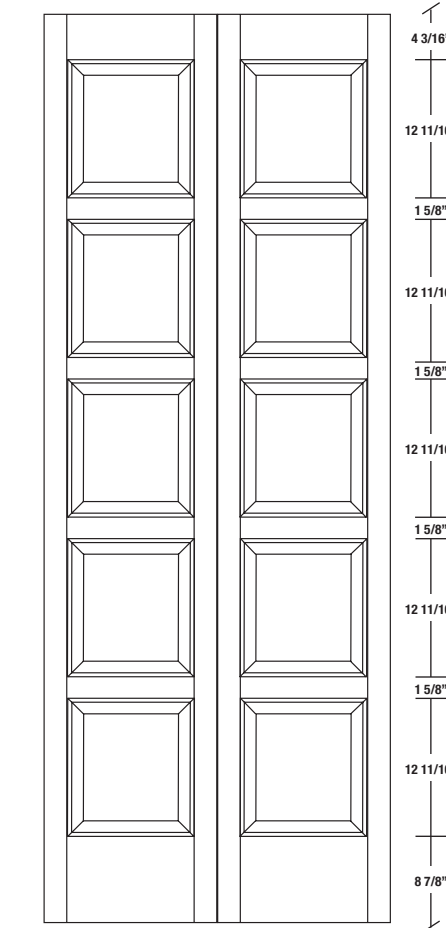

# Technical drawings 6/7 - 6/11 - 7/11

Bifold Panel Door - U.S. specs

www.pbidoors.com

## 205LP / 295LP0

WIDTH				
36"		13 5/8"		13 5/8"
34"		12 5/8"		12 5/8"
32"		11 5/8"		11 5/8"
30"		10 5/8"		10 5/8"
28"	2 1/16"	9 5/8"	2 1/16"	9 5/8"
26"		8 5/8"		8 5/8"
24"		7 5/8"		7 5/8"
22"		6 5/8"		6 5/8"
20"		5 5/8"		5 5/8"

WIDTH				
36"		13 5/8"		13 5/8"
34"		12 5/8"		12 5/8"
32"		11 5/8"		11 5/8"
30"		10 5/8"		10 5/8"
28"	2 1/16"	9 5/8"	2 1/16"	9 5/8"
26"		8 5/8"		8 5/8"
24"		7 5/8"		7 5/8"
22"		6 5/8"		6 5/8"
20"		5 5/8"		5 5/8"