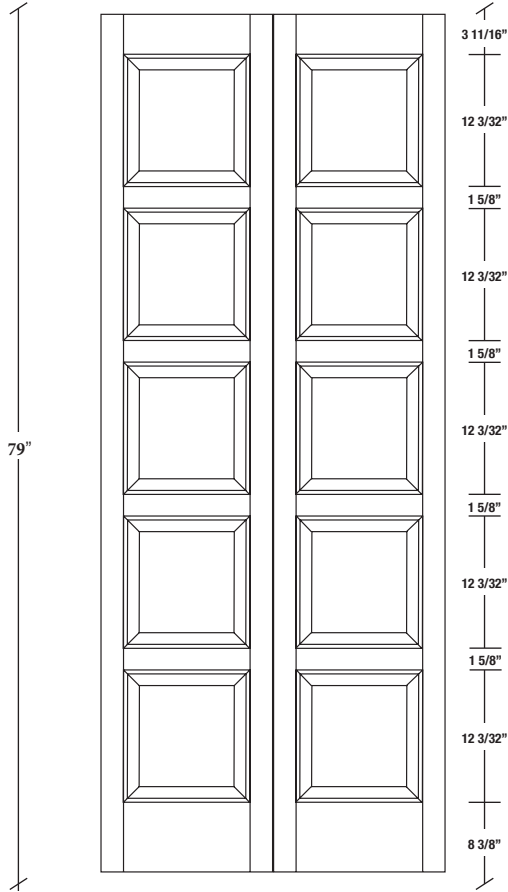

Technical drawings 6/7 - 6/11 - 7/11

Bifold Panel Door - U.S. specs

www.pbidoors.com

205LP / 295LP