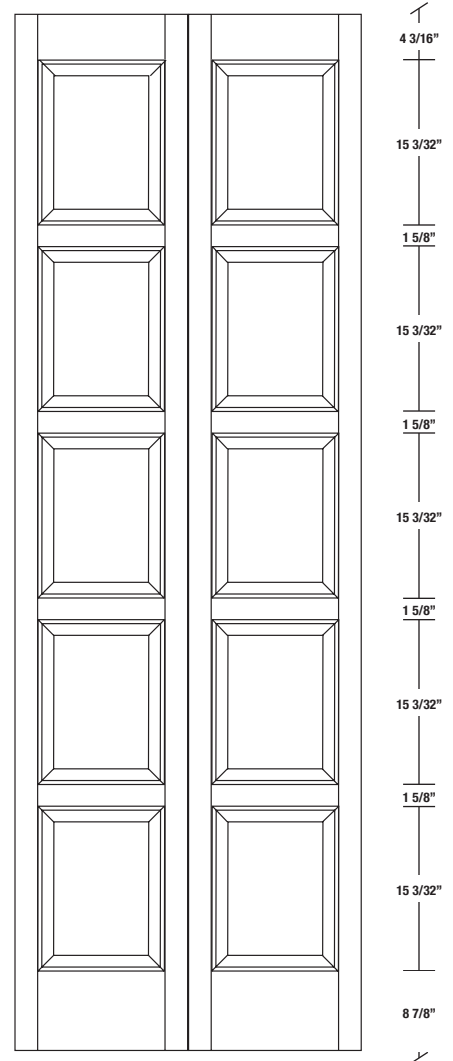

# Technical drawings 6/7 - 6/11 - 7/11

Bifold Panel Door - U.S. specs

www.pbidoors.com

## 205LP / 295LP0

WIDTH				
36"		13 5/8"		13 5/8"
34"		12 5/8"		12 5/8"
32"		11 5/8"		11 5/8"
30"		10 5/8"		10 5/8"
28"	2 1/16"	9 5/8"	2 1/16"	9 5/8"
26"		8 5/8"		8 5/8"
24"		7 5/8"		7 5/8"
22"		6 5/8"		6 5/8"
20"		5 5/8"		5 5/8"

WIDTH				
36"		13 5/8"		13 5/8"
34"		12 5/8"		12 5/8"
32"		11 5/8"		11 5/8"
30"		10 5/8"		10 5/8"
28"	2 1/16"	9 5/8"	2 1/16"	9 5/8"
26"		8 5/8"		8 5/8"
24"		7 5/8"		7 5/8"
22"		6 5/8"		6 5/8"
20"		5 5/8"		5 5/8"