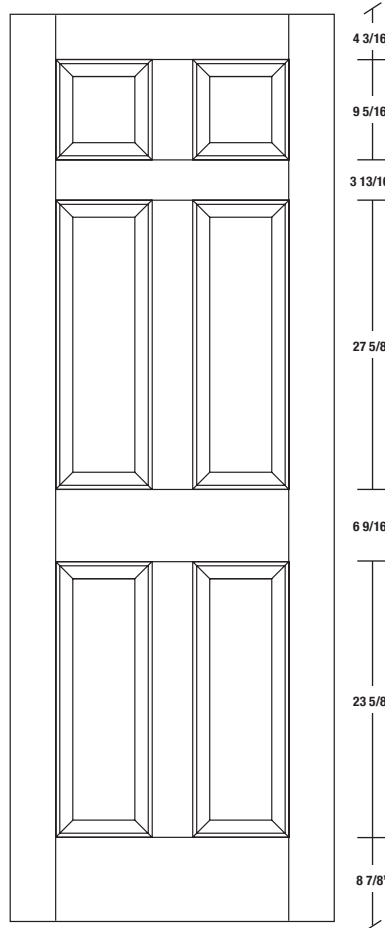

Technical drawings 6/8 - 7/0 - 8/0

Panel Door - U.S. specs

www.pbidoors.com

2060 / 2960

WIDTH	36"	34"	32"	30"	28"	26"	24"
4 3/16"	11 29/32"	10 29/32"	9 29/32"	8 29/32"	7 29/32"	6 29/32"	5 29/32"
3 13/16"	3 13/16"	3 13/16"	3 13/16"	3 13/16"	3 13/16"	3 13/16"	3 13/16"
11 29/32"	10 29/32"	9 29/32"	8 29/32"	7 29/32"	6 29/32"	5 29/32"	4 3/16"

FOR SMALLER SIZES REFER TO MODEL #2036 P.105

2060 / 2960

WIDTH	36"	34"	32"	30"	28"	26"	24"
4 3/16"	11 29/32"	10 29/32"	9 29/32"	8 29/32"	7 29/32"	6 29/32"	5 29/32"
3 13/16"	3 13/16"	3 13/16"	3 13/16"	3 13/16"	3 13/16"	3 13/16"	3 13/16"
11 29/32"	10 29/32"	9 29/32"	8 29/32"	7 29/32"	6 29/32"	5 29/32"	4 3/16"

FOR SMALLER SIZES REFER TO MODEL #2036 P.105

SIDERAIL
RAISED PANEL #20XX

SIDERAIL
FLAT PANEL #29XX

* Wood veneer on stain grade doors only

5/8" PANEL