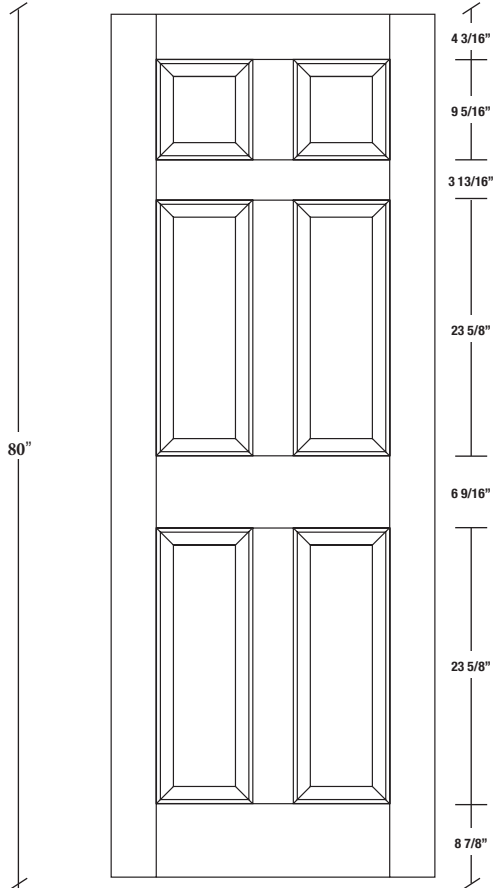

Technical drawings 6/8 - 7/0 - 8/0

Panel Door - U.S. specs

www.pbidoors.com

2060 / 2960

WIDTH	36"	34"	32"	30"	28"	26"	24"
4 3/16"	11 29/32"	10 29/32"	9 29/32"	8 29/32"	7 29/32"	6 29/32"	5 29/32"
3 13/16"	3 13/16"	3 13/16"	3 13/16"	3 13/16"	3 13/16"	3 13/16"	3 13/16"
11 29/32"	10 29/32"	9 29/32"	8 29/32"	7 29/32"	6 29/32"	5 29/32"	4 3/16"

FOR SMALLER SIZES REFER TO MODEL #2036 P.105

2060 / 2960

WIDTH	36"	34"	32"	30"	28"	26"	24"
4 3/16"	11 29/32"	10 29/32"	9 29/32"	8 29/32"	7 29/32"	6 29/32"	5 29/32"
3 13/16"	3 13/16"	3 13/16"	3 13/16"	3 13/16"	3 13/16"	3 13/16"	3 13/16"
11 29/32"	10 29/32"	9 29/32"	8 29/32"	7 29/32"	6 29/32"	5 29/32"	4 3/16"

FOR SMALLER SIZES REFER TO MODEL #2036 P.105

SIDERAIL
RAISED PANEL #20XX

SIDERAIL
FLAT PANEL #29XX

* Wood veneer on stain grade doors only

5/8" PANEL