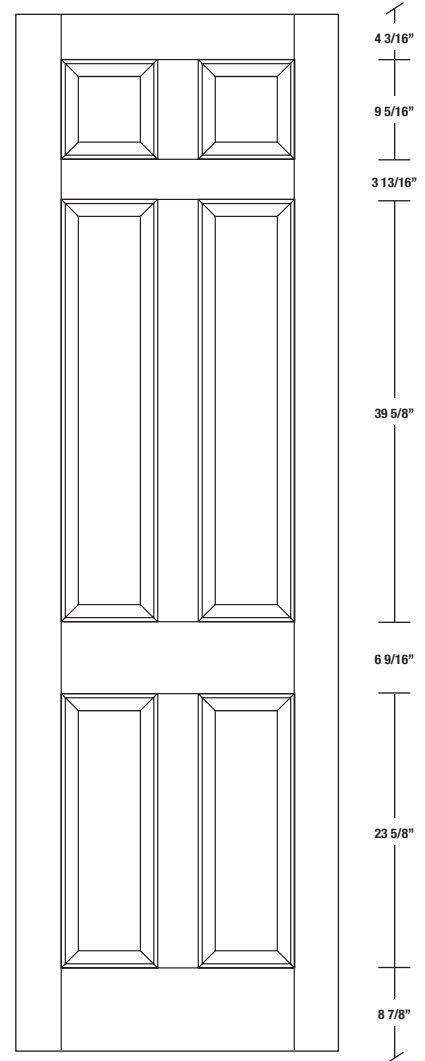

Technical drawings 6/8 - 7/0 - 8/0

Panel Door - U.S. specs

www.pbidoors.com

2060 / 2960

WIDTH	36"	34"	32"	30"	28"	26"	24"
4 3/16"	11 29/32"	10 29/32"	9 29/32"	8 29/32"	7 29/32"	6 29/32"	5 29/32"
3 13/16"	3 13/16"	3 13/16"	3 13/16"	3 13/16"	3 13/16"	3 13/16"	3 13/16"
11 29/32"	10 29/32"	9 29/32"	8 29/32"	7 29/32"	6 29/32"	5 29/32"	4 3/16"

FOR SMALLER SIZES REFER TO MODEL #2036 P.105

2060 / 2960

WIDTH	36"	34"	32"	30"	28"	26"	24"
4 3/16"	11 29/32"	10 29/32"	9 29/32"	8 29/32"	7 29/32"	6 29/32"	5 29/32"
3 13/16"	3 13/16"	3 13/16"	3 13/16"	3 13/16"	3 13/16"	3 13/16"	3 13/16"
11 29/32"	10 29/32"	9 29/32"	8 29/32"	7 29/32"	6 29/32"	5 29/32"	4 3/16"

FOR SMALLER SIZES REFER TO MODEL #2036 P.105

SIDERAIL
RAISED PANEL #20XX

SIDERAIL
FLAT PANEL #29XX

* Wood veneer on stain grade doors only

5/8" PANEL