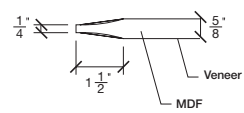

Technical drawings 6/8 - 7/0 - 8/0

Panel Door - U.S. specs

www.pbidoors.com

206R / 296R

WIDTH	36"	34"	32"	30"	28"	26"	24"
4 3/16"	11 29/32"	3 13/16"	11 29/32"	4 3/16"			
4 3/16"	10 29/32"	3 13/16"	10 29/32"	4 3/16"			
4 3/16"	9 29/32"	3 13/16"	9 29/32"	4 3/16"			
4 3/16"	8 29/32"	3 13/16"	8 29/32"	4 3/16"			
4 3/16"	7 29/32"	3 13/16"	7 29/32"	4 3/16"			
4 3/16"	6 29/32"	3 13/16"	6 29/32"	4 3/16"			
4 3/16"	5 29/32"	3 13/16"	5 29/32"	4 3/16"			

FOR SMALLER SIZES REFER TO MODEL #203H P.98

206R / 296R

WIDTH	36"	34"	32"	30"	28"	26"	24"
4 3/16"	11 29/32"	3 13/16"	11 29/32"	4 3/16"			
4 3/16"	10 29/32"	3 13/16"	10 29/32"	4 3/16"			
4 3/16"	9 29/32"	3 13/16"	9 29/32"	4 3/16"			
4 3/16"	8 29/32"	3 13/16"	8 29/32"	4 3/16"			
4 3/16"	7 29/32"	3 13/16"	7 29/32"	4 3/16"			
4 3/16"	6 29/32"	3 13/16"	6 29/32"	4 3/16"			
4 3/16"	5 29/32"	3 13/16"	5 29/32"	4 3/16"			

FOR SMALLER SIZES REFER TO MODEL #203H P.98

**SIDERAIL
RAISED PANEL #20XX**

**SIDERAIL
FLAT PANEL #29XX**

* Wood veneer on stain grade doors only

5/8" PANEL

février 2018 (revision 01)