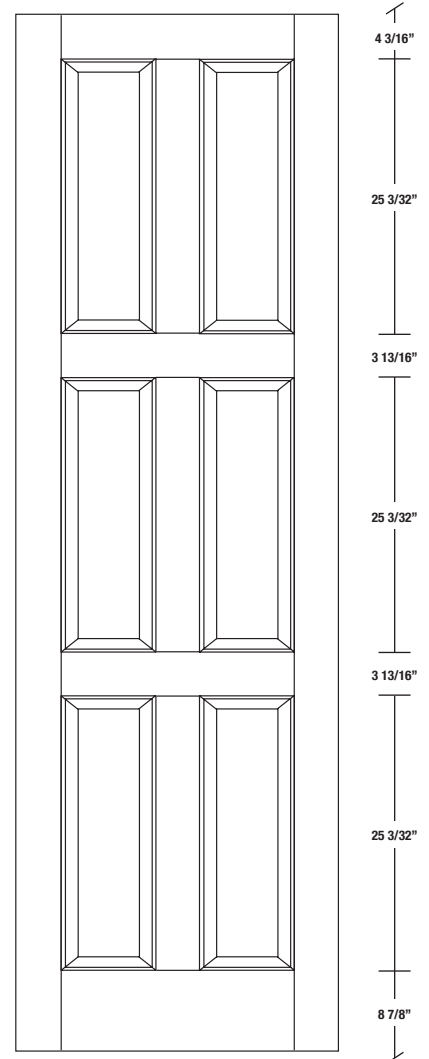

Technical drawings 6/8 - 7/0 - 8/0

Panel Door - U.S. specs

www.pbidoors.com

206R / 296R

WIDTH	36"	34"	32"	30"	28"	26"	24"
4 3/16"	11 29/32"	3 13/16"	11 29/32"	4 3/16"			
4 3/16"	10 29/32"	3 13/16"	10 29/32"	4 3/16"			
4 3/16"	9 29/32"	3 13/16"	9 29/32"	4 3/16"			
4 3/16"	8 29/32"	3 13/16"	8 29/32"	4 3/16"			
4 3/16"	7 29/32"	3 13/16"	7 29/32"	4 3/16"			
4 3/16"	6 29/32"	3 13/16"	6 29/32"	4 3/16"			
4 3/16"	5 29/32"	3 13/16"	5 29/32"	4 3/16"			

FOR SMALLER SIZES REFER TO MODEL #203H P.98

206R / 296R

WIDTH	36"	34"	32"	30"	28"	26"	24"
4 3/16"	11 29/32"	3 13/16"	11 29/32"	4 3/16"			
4 3/16"	10 29/32"	3 13/16"	10 29/32"	4 3/16"			
4 3/16"	9 29/32"	3 13/16"	9 29/32"	4 3/16"			
4 3/16"	8 29/32"	3 13/16"	8 29/32"	4 3/16"			
4 3/16"	7 29/32"	3 13/16"	7 29/32"	4 3/16"			
4 3/16"	6 29/32"	3 13/16"	6 29/32"	4 3/16"			
4 3/16"	5 29/32"	3 13/16"	5 29/32"	4 3/16"			

FOR SMALLER SIZES REFER TO MODEL #203H P.98

**SIDERAIL
RAISED PANEL #20XX**

**SIDERAIL
FLAT PANEL #29XX**

* Wood veneer on stain grade doors only

5/8" PANEL

février 2018 (revision 01)