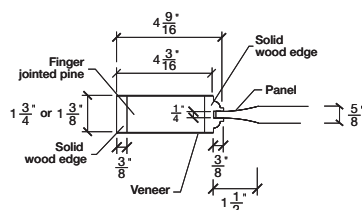

**SIDERAIL
RAISED PANEL #20XX**