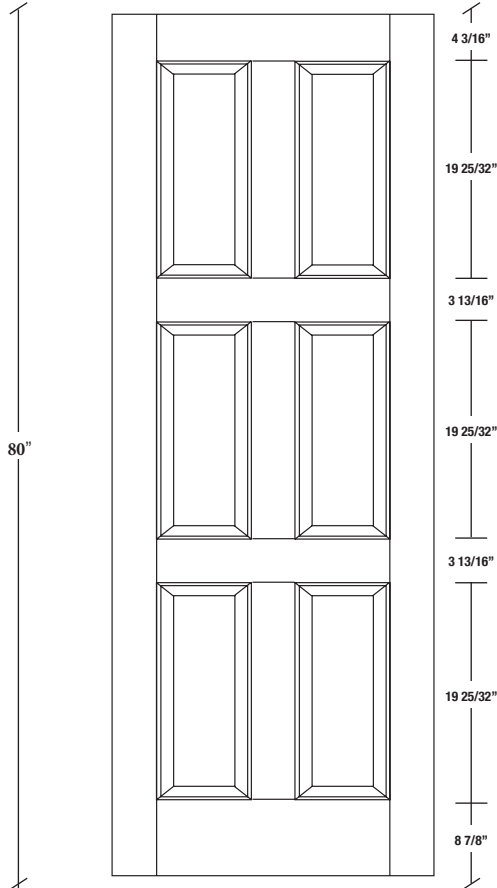

Technical drawings 6/8 - 7/0 - 8/0

Panel Door - U.S. specs

www.pbidoors.com

206R / 296R

WIDTH	36"	34"	32"	30"	28"	26"	24"
4 3/16"	11 29/32"	3 13/16"	11 29/32"	4 3/16"			
4 3/16"	10 29/32"	3 13/16"	10 29/32"	4 3/16"			
4 3/16"	9 29/32"	3 13/16"	9 29/32"	4 3/16"			
4 3/16"	8 29/32"	3 13/16"	8 29/32"	4 3/16"			
4 3/16"	7 29/32"	3 13/16"	7 29/32"	4 3/16"			
4 3/16"	6 29/32"	3 13/16"	6 29/32"	4 3/16"			
4 3/16"	5 29/32"	3 13/16"	5 29/32"	4 3/16"			

FOR SMALLER SIZES REFER TO MODEL #203H P.98

206R / 296R

WIDTH	36"	34"	32"	30"	28"	26"	24"
4 3/16"	11 29/32"	3 13/16"	11 29/32"	4 3/16"			
4 3/16"	10 29/32"	3 13/16"	10 29/32"	4 3/16"			
4 3/16"	9 29/32"	3 13/16"	9 29/32"	4 3/16"			
4 3/16"	8 29/32"	3 13/16"	8 29/32"	4 3/16"			
4 3/16"	7 29/32"	3 13/16"	7 29/32"	4 3/16"			
4 3/16"	6 29/32"	3 13/16"	6 29/32"	4 3/16"			
4 3/16"	5 29/32"	3 13/16"	5 29/32"	4 3/16"			

FOR SMALLER SIZES REFER TO MODEL #203H P.98

**SIDERAIL
RAISED PANEL #20XX**

**SIDERAIL
FLAT PANEL #29XX**

* Wood veneer on stain grade doors only

5/8" PANEL

février 2018 (revision 01)