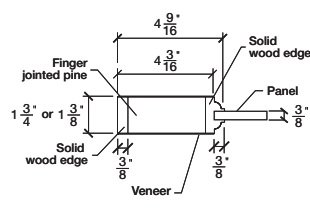

FOR SMALLER SIZES REFER TO MODEL #203H P.98

206R / 296R

WIDTH	36"	34"	32"	30"	28"	26"	24"
4 3/16"	11 29/32"	3 13/16"	11 29/32"	4 3/16"			
4 3/16"	10 29/32"	3 13/16"	10 29/32"	4 3/16"			
4 3/16"	9 29/32"	3 13/16"	9 29/32"	4 3/16"			
4 3/16"	8 29/32"	3 13/16"	8 29/32"	4 3/16"			
4 3/16"	7 29/32"	3 13/16"	7 29/32"	4 3/16"			
4 3/16"	6 29/32"	3 13/16"	6 29/32"	4 3/16"			
4 3/16"	5 29/32"	3 13/16"	5 29/32"	4 3/16"			

FOR SMALLER SIZES REFER TO MODEL #203H P.98

**SIDERAIL
RAISED PANEL #20XX**

**SIDERAIL
FLAT PANEL #29XX**

* Wood veneer on stain grade doors only

5/8" PANEL

février 2018 (revision 01)