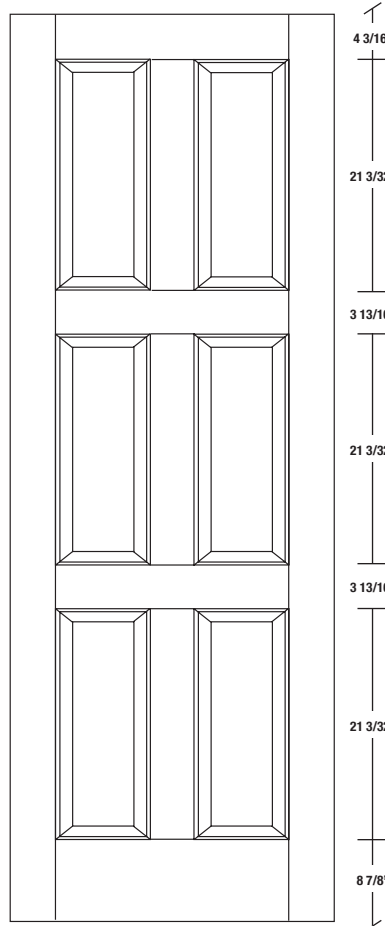

Technical drawings 6/8 - 7/0 - 8/0

Panel Door - U.S. specs

www.pbidoors.com

206R / 296R

WIDTH	36"	34"	32"	30"	28"	26"	24"
4 3/16"	11 29/32"	3 13/16"	11 29/32"	4 3/16"			
4 3/16"	10 29/32"	3 13/16"	10 29/32"	4 3/16"			
4 3/16"	9 29/32"	3 13/16"	9 29/32"	4 3/16"			
4 3/16"	8 29/32"	3 13/16"	8 29/32"	4 3/16"			
4 3/16"	7 29/32"	3 13/16"	7 29/32"	4 3/16"			
4 3/16"	6 29/32"	3 13/16"	6 29/32"	4 3/16"			
4 3/16"	5 29/32"	3 13/16"	5 29/32"	4 3/16"			

FOR SMALLER SIZES REFER TO MODEL #203H P.98

206R / 296R

WIDTH	36"	34"	32"	30"	28"	26"	24"
4 3/16"	11 29/32"	3 13/16"	11 29/32"	4 3/16"			
4 3/16"	10 29/32"	3 13/16"	10 29/32"	4 3/16"			
4 3/16"	9 29/32"	3 13/16"	9 29/32"	4 3/16"			
4 3/16"	8 29/32"	3 13/16"	8 29/32"	4 3/16"			
4 3/16"	7 29/32"	3 13/16"	7 29/32"	4 3/16"			
4 3/16"	6 29/32"	3 13/16"	6 29/32"	4 3/16"			
4 3/16"	5 29/32"	3 13/16"	5 29/32"	4 3/16"			

FOR SMALLER SIZES REFER TO MODEL #203H P.98

**SIDERAIL
RAISED PANEL #20XX**

**SIDERAIL
FLAT PANEL #29XX**

* Wood veneer on stain grade doors only

5/8" PANEL

février 2018 (revision 01)