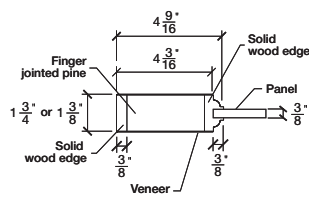

FOR SMALLER SIZES REFER TO MODEL #204H P.107

2080 / 2980

WIDTH	36"	34"	32"	30"	28"	26"	24"
4 3/16"	11 29/32"	10 29/32"	9 29/32"	8 29/32"	7 29/32"	6 29/32"	5 29/32"
3 13/16"	3 13/16"	3 13/16"	3 13/16"	3 13/16"	3 13/16"	3 13/16"	3 13/16"
11 29/32"	10 29/32"	9 29/32"	8 29/32"	7 29/32"	6 29/32"	5 29/32"	4 3/16"

FOR SMALLER SIZES REFER TO MODEL #204H P.107

**SIDERAIL
RAISED PANEL #20XX**

**SIDERAIL
FLAT PANEL #29XX**

* Wood veneer on stain grade doors only

5/8" PANEL

février 2018 (revision 01)