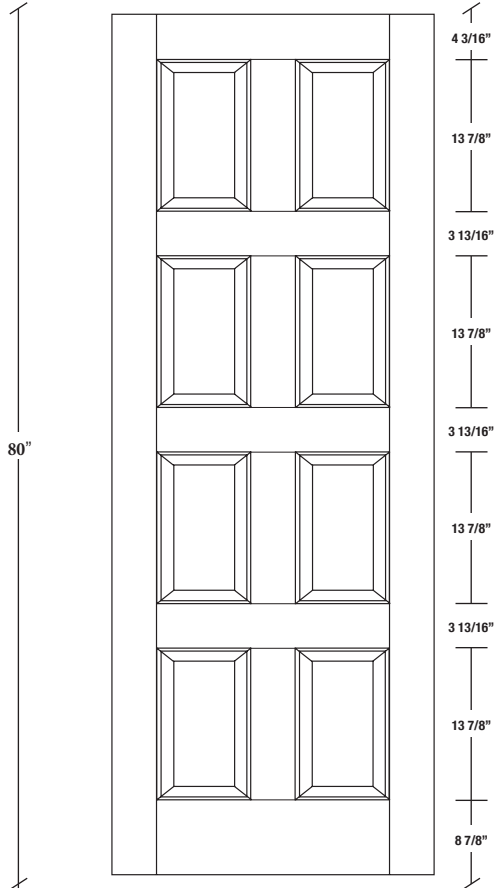

Technical drawings 6/8 - 7/0 - 8/0

Panel Door - U.S. specs

www.pbidoors.com

2080 / 2980

WIDTH	36"	34"	32"	30"	28"	26"	24"
4 3/16"	11 29/32"	10 29/32"	9 29/32"	8 29/32"	7 29/32"	6 29/32"	5 29/32"
3 13/16"	3 13/16"	3 13/16"	3 13/16"	3 13/16"	3 13/16"	3 13/16"	3 13/16"
11 29/32"	10 29/32"	9 29/32"	8 29/32"	7 29/32"	6 29/32"	5 29/32"	4 3/16"

FOR SMALLER SIZES REFER TO MODEL #204H P.107

2080 / 2980

WIDTH	36"	34"	32"	30"	28"	26"	24"
4 3/16"	11 29/32"	10 29/32"	9 29/32"	8 29/32"	7 29/32"	6 29/32"	5 29/32"
3 13/16"	3 13/16"	3 13/16"	3 13/16"	3 13/16"	3 13/16"	3 13/16"	3 13/16"
11 29/32"	10 29/32"	9 29/32"	8 29/32"	7 29/32"	6 29/32"	5 29/32"	4 3/16"

FOR SMALLER SIZES REFER TO MODEL #204H P.107

**SIDERAIL
RAISED PANEL #20XX**

**SIDERAIL
FLAT PANEL #29XX**

* Wood veneer on stain grade doors only

5/8" PANEL

février 2018 (revision 01)