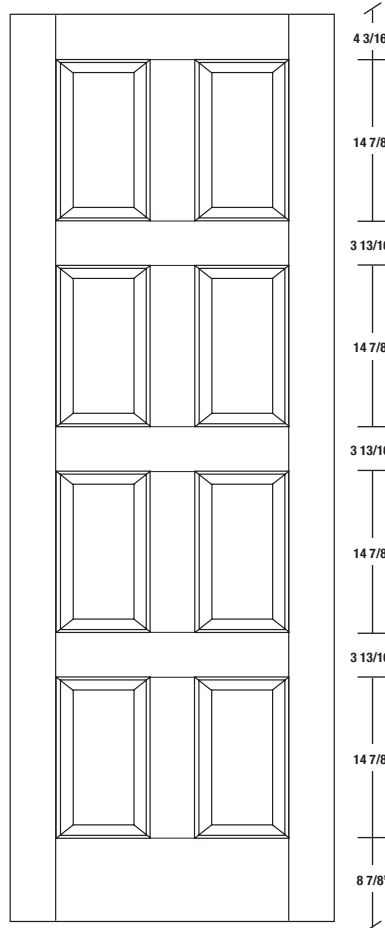

Technical drawings 6/8 - 7/0 - 8/0

Panel Door - U.S. specs

www.pbidoors.com

2080 / 2980

WIDTH	36"	34"	32"	30"	28"	26"	24"
4 3/16"	11 29/32"	10 29/32"	9 29/32"	8 29/32"	7 29/32"	6 29/32"	5 29/32"
3 13/16"	3 13/16"	3 13/16"	3 13/16"	3 13/16"	3 13/16"	3 13/16"	3 13/16"
11 29/32"	10 29/32"	9 29/32"	8 29/32"	7 29/32"	6 29/32"	5 29/32"	4 3/16"

FOR SMALLER SIZES REFER TO MODEL #204H P.107

2080 / 2980

WIDTH	36"	34"	32"	30"	28"	26"	24"
4 3/16"	11 29/32"	10 29/32"	9 29/32"	8 29/32"	7 29/32"	6 29/32"	5 29/32"
3 13/16"	3 13/16"	3 13/16"	3 13/16"	3 13/16"	3 13/16"	3 13/16"	3 13/16"
11 29/32"	10 29/32"	9 29/32"	8 29/32"	7 29/32"	6 29/32"	5 29/32"	4 3/16"

FOR SMALLER SIZES REFER TO MODEL #204H P.107

**SIDERAIL
RAISED PANEL #20XX**

**SIDERAIL
FLAT PANEL #29XX**

* Wood veneer on stain grade doors only

5/8" PANEL

février 2018 (revision 01)