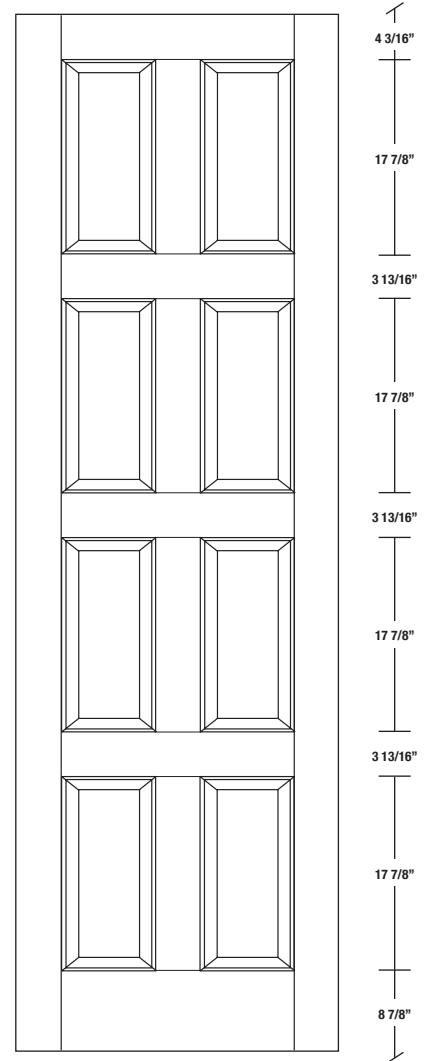

Technical drawings 6/8 - 7/0 - 8/0

Panel Door - U.S. specs

www.pbidoors.com

2080 / 2980

WIDTH	36"	34"	32"	30"	28"	26"	24"
4 3/16"	11 29/32"	10 29/32"	9 29/32"	8 29/32"	7 29/32"	6 29/32"	5 29/32"
3 13/16"	3 13/16"	3 13/16"	3 13/16"	3 13/16"	3 13/16"	3 13/16"	3 13/16"
11 29/32"	10 29/32"	9 29/32"	8 29/32"	7 29/32"	6 29/32"	5 29/32"	4 3/16"

FOR SMALLER SIZES REFER TO MODEL #204H P.107

2080 / 2980

WIDTH	36"	34"	32"	30"	28"	26"	24"
4 3/16"	11 29/32"	10 29/32"	9 29/32"	8 29/32"	7 29/32"	6 29/32"	5 29/32"
3 13/16"	3 13/16"	3 13/16"	3 13/16"	3 13/16"	3 13/16"	3 13/16"	3 13/16"
11 29/32"	10 29/32"	9 29/32"	8 29/32"	7 29/32"	6 29/32"	5 29/32"	4 3/16"

FOR SMALLER SIZES REFER TO MODEL #204H P.107

**SIDERAIL
RAISED PANEL #20XX**

**SIDERAIL
FLAT PANEL #29XX**

* Wood veneer on stain grade doors only

5/8" PANEL

février 2018 (revision 01)