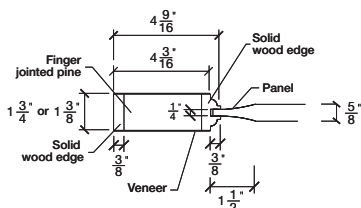

**SIDERAIL
RAISED PANEL #20XX**