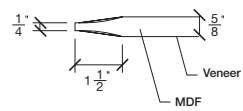

Technical drawings 6/8 - 7/0 - 8/0

Panel Door - U.S. specs

www.pbidoors.com

2080 / 2980

WIDTH	36"	34"	32"	30"	28"	26"	24"
4 3/16"	11 29/32"	10 29/32"	9 29/32"	8 29/32"	7 29/32"	6 29/32"	5 29/32"
3 13/16"	3 13/16"	3 13/16"	3 13/16"	3 13/16"	3 13/16"	3 13/16"	3 13/16"
11 29/32"	10 29/32"	9 29/32"	8 29/32"	7 29/32"	6 29/32"	5 29/32"	4 3/16"

FOR SMALLER SIZES REFER TO MODEL #204H P.107

2080 / 2980

WIDTH	36"	34"	32"	30"	28"	26"	24"
4 3/16"	11 29/32"	10 29/32"	9 29/32"	8 29/32"	7 29/32"	6 29/32"	5 29/32"
3 13/16"	3 13/16"	3 13/16"	3 13/16"	3 13/16"	3 13/16"	3 13/16"	3 13/16"
11 29/32"	10 29/32"	9 29/32"	8 29/32"	7 29/32"	6 29/32"	5 29/32"	4 3/16"

FOR SMALLER SIZES REFER TO MODEL #204H P.107

**SIDERAIL
RAISED PANEL #20XX**

**SIDERAIL
FLAT PANEL #29XX**

* Wood veneer on stain grade doors only

5/8" PANEL

février 2018 (revision 01)