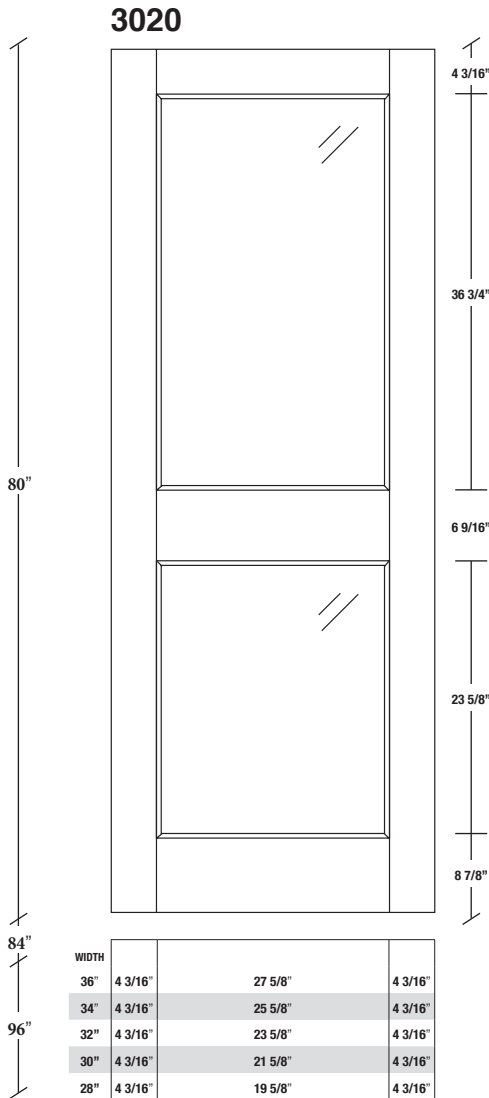

# Technical drawings 6/8 - 7/0 - 8/0

French Door - U.S. specs

www.pbidoors.com

**SIDERAIL**