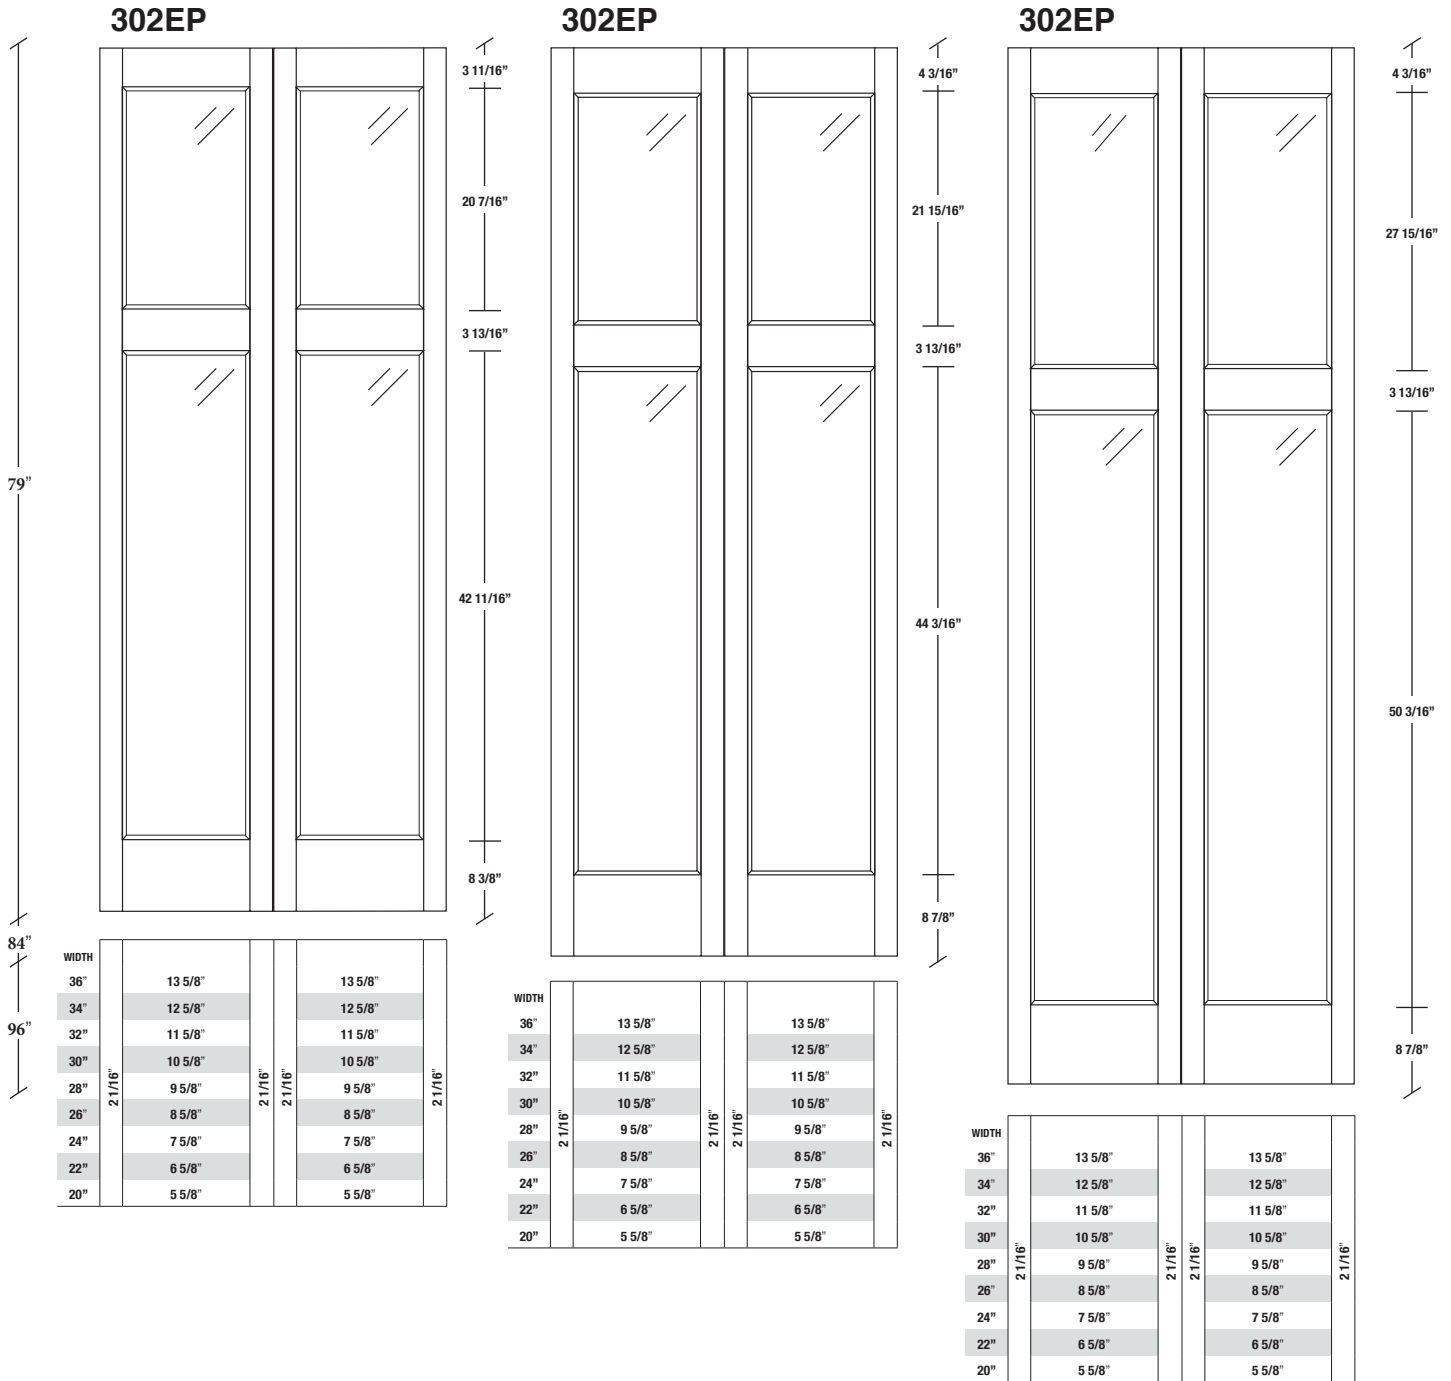

# Technical drawings 79" - 84" - 96"

Bifold French Door - U.S. specs

www.pbidoors.com

1 3/8" SIDERAIL

April 2018 (revision 01)