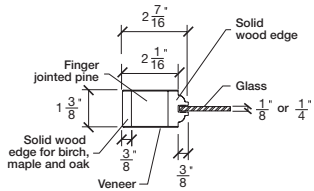

# Technical drawings 79" - 84" - 96"

Bifold French Door - U.S. specs

www.pbidoors.com

1 3/8" SIDERAIL

April 2018 (revision 01)