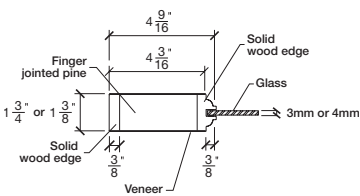

Technical drawings 6/8 - 7/0 - 8/0

French Door - U.S. specs

www.pbidoors.com

3037C

WIDTH			
36"	4 3/16"	27 5/8"	4 3/16"
34"	4 3/16"	25 5/8"	4 3/16"
32"	4 3/16"	23 5/8"	4 3/16"
30"	4 3/16"	21 5/8"	4 3/16"
28"	4 3/16"	19 5/8"	4 3/16"
26"	4 3/16"	17 5/8"	4 3/16"
24"	4 3/16"	15 5/8"	4 3/16"
22"	4 3/16"	13 5/8"	4 3/16"
20"	4 3/16"	11 5/8"	4 3/16"
18"	4 3/16"	9 5/8"	4 3/16"
16"	4 3/16"	7 5/8"	4 3/16"
15"	2 1/16"	10 7/8"	2 1/16"
14"	2 1/16"	9 7/8"	2 1/16"
12"	2 1/16"	7 7/8"	2 1/16"

3037C

WIDTH			
36"	4 3/16"	27 5/8"	4 3/16"
34"	4 3/16"	25 5/8"	4 3/16"
32"	4 3/16"	23 5/8"	4 3/16"
30"	4 3/16"	21 5/8"	4 3/16"
28"	4 3/16"	19 5/8"	4 3/16"
26"	4 3/16"	17 5/8"	4 3/16"
24"	4 3/16"	15 5/8"	4 3/16"
22"	4 3/16"	13 5/8"	4 3/16"
20"	4 3/16"	11 5/8"	4 3/16"
18"	4 3/16"	9 5/8"	4 3/16"
16"	4 3/16"	7 5/8"	4 3/16"
15"	2 1/16"	10 7/8"	2 1/16"
14"	2 1/16"	9 7/8"	2 1/16"
12"	2 1/16"	7 7/8"	2 1/16"