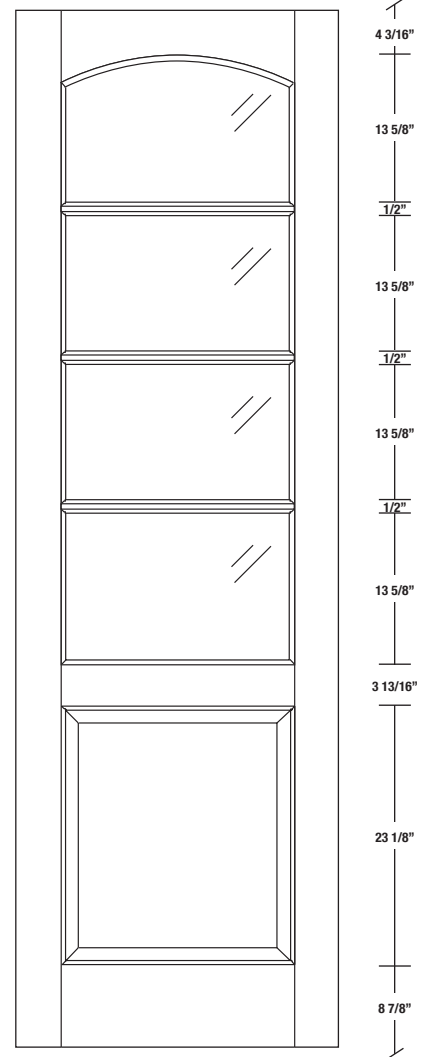

Technical drawings 6/8 - 7/0 - 8/0

French Door - U.S. specs

www.pbidoors.com

3037C

WIDTH			
36"	4 3/16"	27 5/8"	4 3/16"
34"	4 3/16"	25 5/8"	4 3/16"
32"	4 3/16"	23 5/8"	4 3/16"
30"	4 3/16"	21 5/8"	4 3/16"
28"	4 3/16"	19 5/8"	4 3/16"
26"	4 3/16"	17 5/8"	4 3/16"
24"	4 3/16"	15 5/8"	4 3/16"
22"	4 3/16"	13 5/8"	4 3/16"
20"	4 3/16"	11 5/8"	4 3/16"
18"	4 3/16"	9 5/8"	4 3/16"
16"	4 3/16"	7 5/8"	4 3/16"
15"	2 1/16"	10 7/8"	2 1/16"
14"	2 1/16"	9 7/8"	2 1/16"
12"	2 1/16"	7 7/8"	2 1/16"

3037C

WIDTH			
36"	4 3/16"	27 5/8"	4 3/16"
34"	4 3/16"	25 5/8"	4 3/16"
32"	4 3/16"	23 5/8"	4 3/16"
30"	4 3/16"	21 5/8"	4 3/16"
28"	4 3/16"	19 5/8"	4 3/16"
26"	4 3/16"	17 5/8"	4 3/16"
24"	4 3/16"	15 5/8"	4 3/16"
22"	4 3/16"	13 5/8"	4 3/16"
20"	4 3/16"	11 5/8"	4 3/16"
18"	4 3/16"	9 5/8"	4 3/16"
16"	4 3/16"	7 5/8"	4 3/16"
15"	2 1/16"	10 7/8"	2 1/16"
14"	2 1/16"	9 7/8"	2 1/16"
12"	2 1/16"	7 7/8"	2 1/16"

SIDERAIL

MUNTIN BAR

SIDERAIL

5/8" PANEL

* Wood veneer on stain grade doors only

février 2018 (revision 01)