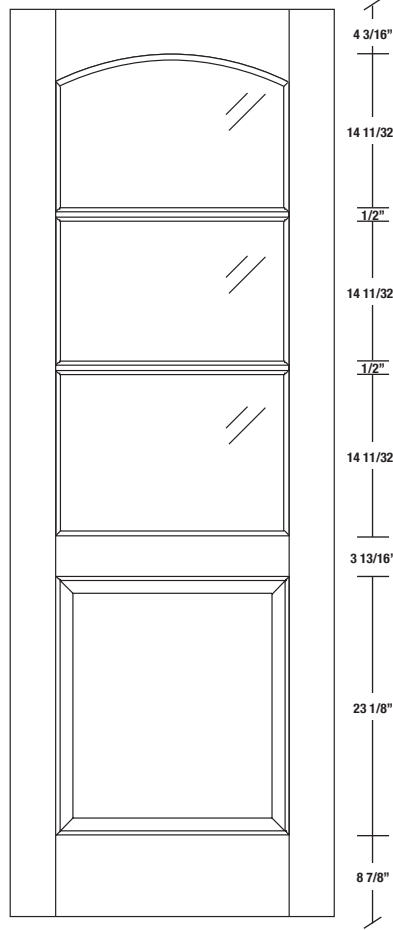

Technical drawings 6/8 - 7/0 - 8/0

French Door - U.S. specs

www.pbidoors.com

3037C

WIDTH			
36"	4 3/16"	27 5/8"	4 3/16"
34"	4 3/16"	25 5/8"	4 3/16"
32"	4 3/16"	23 5/8"	4 3/16"
30"	4 3/16"	21 5/8"	4 3/16"
28"	4 3/16"	19 5/8"	4 3/16"
26"	4 3/16"	17 5/8"	4 3/16"
24"	4 3/16"	15 5/8"	4 3/16"
22"	4 3/16"	13 5/8"	4 3/16"
20"	4 3/16"	11 5/8"	4 3/16"
18"	4 3/16"	9 5/8"	4 3/16"
16"	4 3/16"	7 5/8"	4 3/16"
15"	2 1/16"	10 7/8"	2 1/16"
14"	2 1/16"	9 7/8"	2 1/16"
12"	2 1/16"	7 7/8"	2 1/16"

3037C

WIDTH			
36"	4 3/16"	27 5/8"	4 3/16"
34"	4 3/16"	25 5/8"	4 3/16"
32"	4 3/16"	23 5/8"	4 3/16"
30"	4 3/16"	21 5/8"	4 3/16"
28"	4 3/16"	19 5/8"	4 3/16"
26"	4 3/16"	17 5/8"	4 3/16"
24"	4 3/16"	15 5/8"	4 3/16"
22"	4 3/16"	13 5/8"	4 3/16"
20"	4 3/16"	11 5/8"	4 3/16"
18"	4 3/16"	9 5/8"	4 3/16"
16"	4 3/16"	7 5/8"	4 3/16"
15"	2 1/16"	10 7/8"	2 1/16"
14"	2 1/16"	9 7/8"	2 1/16"
12"	2 1/16"	7 7/8"	2 1/16"