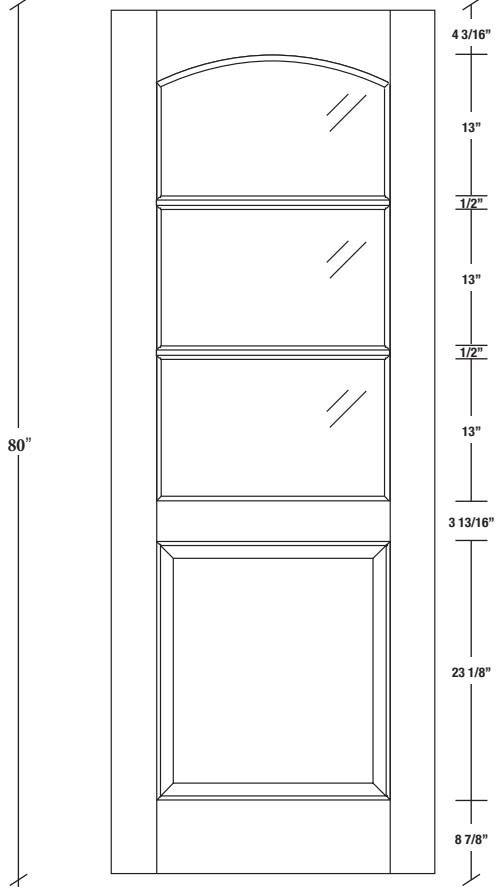

Technical drawings 6/8 - 7/0 - 8/0

French Door - U.S. specs

www.pbidoors.com

3037C

WIDTH			
36"	4 3/16"	27 5/8"	4 3/16"
34"	4 3/16"	25 5/8"	4 3/16"
32"	4 3/16"	23 5/8"	4 3/16"
30"	4 3/16"	21 5/8"	4 3/16"
28"	4 3/16"	19 5/8"	4 3/16"
26"	4 3/16"	17 5/8"	4 3/16"
24"	4 3/16"	15 5/8"	4 3/16"
22"	4 3/16"	13 5/8"	4 3/16"
20"	4 3/16"	11 5/8"	4 3/16"
18"	4 3/16"	9 5/8"	4 3/16"
16"	4 3/16"	7 5/8"	4 3/16"
15"	2 1/16"	10 7/8"	2 1/16"
14"	2 1/16"	9 7/8"	2 1/16"
12"	2 1/16"	7 7/8"	2 1/16"

3037C

WIDTH			
36"	4 3/16"	27 5/8"	4 3/16"
34"	4 3/16"	25 5/8"	4 3/16"
32"	4 3/16"	23 5/8"	4 3/16"
30"	4 3/16"	21 5/8"	4 3/16"
28"	4 3/16"	19 5/8"	4 3/16"
26"	4 3/16"	17 5/8"	4 3/16"
24"	4 3/16"	15 5/8"	4 3/16"
22"	4 3/16"	13 5/8"	4 3/16"
20"	4 3/16"	11 5/8"	4 3/16"
18"	4 3/16"	9 5/8"	4 3/16"
16"	4 3/16"	7 5/8"	4 3/16"
15"	2 1/16"	10 7/8"	2 1/16"
14"	2 1/16"	9 7/8"	2 1/16"
12"	2 1/16"	7 7/8"	2 1/16"