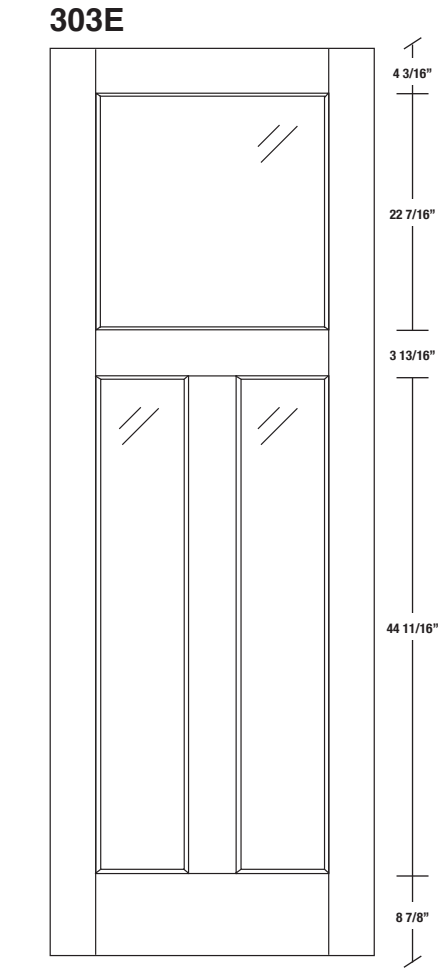

Technical drawings 6/8 - 7/0 - 8/0

French Door - U.S. specs

www.pbidoors.com

WIDTH	36"	34"	32"	30"	28"	26"	24"
4 3/16"	11 29/32"	10 29/32"	9 29/32"	8 29/32"	7 29/32"	6 29/32"	5 29/32"
3 13/16"	3 13/16"	3 13/16"	3 13/16"	3 13/16"	3 13/16"	3 13/16"	3 13/16"
11 29/32"	10 29/32"	9 29/32"	8 29/32"	7 29/32"	6 29/32"	5 29/32"	4 3/16"
4 3/16"	4 3/16"	4 3/16"	4 3/16"	4 3/16"	4 3/16"	4 3/16"	4 3/16"

FOR SMALLER SIZES REFER TO MODEL #302E P.189

WIDTH	36"	34"	32"	30"	28"	26"	24"
4 3/16"	11 29/32"	10 29/32"	9 29/32"	8 29/32"	7 29/32"	6 29/32"	5 29/32"
3 13/16"	3 13/16"	3 13/16"	3 13/16"	3 13/16"	3 13/16"	3 13/16"	3 13/16"
11 29/32"	10 29/32"	9 29/32"	8 29/32"	7 29/32"	6 29/32"	5 29/32"	4 3/16"
4 3/16"	4 3/16"	4 3/16"	4 3/16"	4 3/16"	4 3/16"	4 3/16"	4 3/16"

FOR SMALLER SIZES REFER TO MODEL #302E P.189

SIDERRAIL

février 2018 (revision 01)