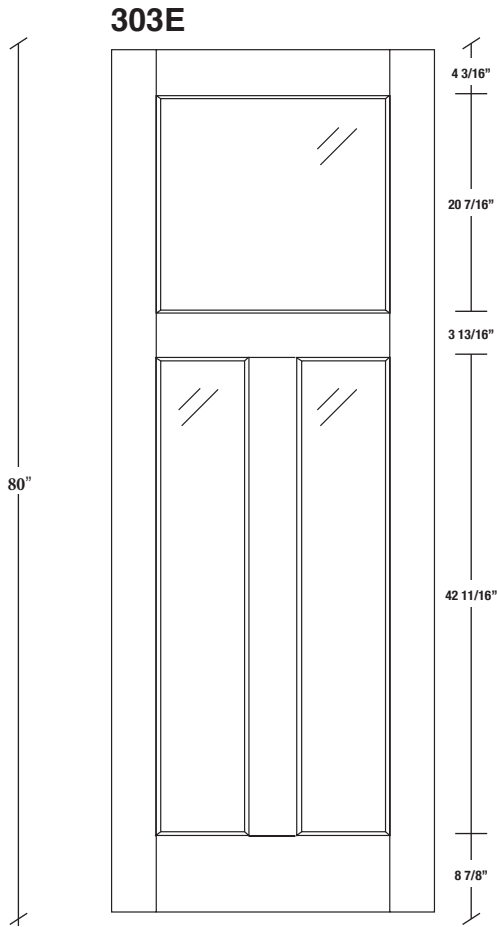

Technical drawings 6/8 - 7/0 - 8/0

French Door - U.S. specs

www.pbidoors.com

WIDTH	36"	34"	32"	30"	28"	26"	24"
4 3/16"	11 29/32"	10 29/32"	9 29/32"	8 29/32"	7 29/32"	6 29/32"	5 29/32"
3 13/16"	3 13/16"	3 13/16"	3 13/16"	3 13/16"	3 13/16"	3 13/16"	3 13/16"
11 29/32"	10 29/32"	9 29/32"	8 29/32"	7 29/32"	6 29/32"	5 29/32"	4 3/16"
4 3/16"	4 3/16"	4 3/16"	4 3/16"	4 3/16"	4 3/16"	4 3/16"	4 3/16"

FOR SMALLER SIZES REFER TO MODEL #302E P.189

WIDTH	36"	34"	32"	30"	28"	26"	24"
4 3/16"	11 29/32"	10 29/32"	9 29/32"	8 29/32"	7 29/32"	6 29/32"	5 29/32"
3 13/16"	3 13/16"	3 13/16"	3 13/16"	3 13/16"	3 13/16"	3 13/16"	3 13/16"
11 29/32"	10 29/32"	9 29/32"	8 29/32"	7 29/32"	6 29/32"	5 29/32"	4 3/16"
4 3/16"	4 3/16"	4 3/16"	4 3/16"	4 3/16"	4 3/16"	4 3/16"	4 3/16"

FOR SMALLER SIZES REFER TO MODEL #302E P.189

SIDERRAIL

février 2018 (revision 01)