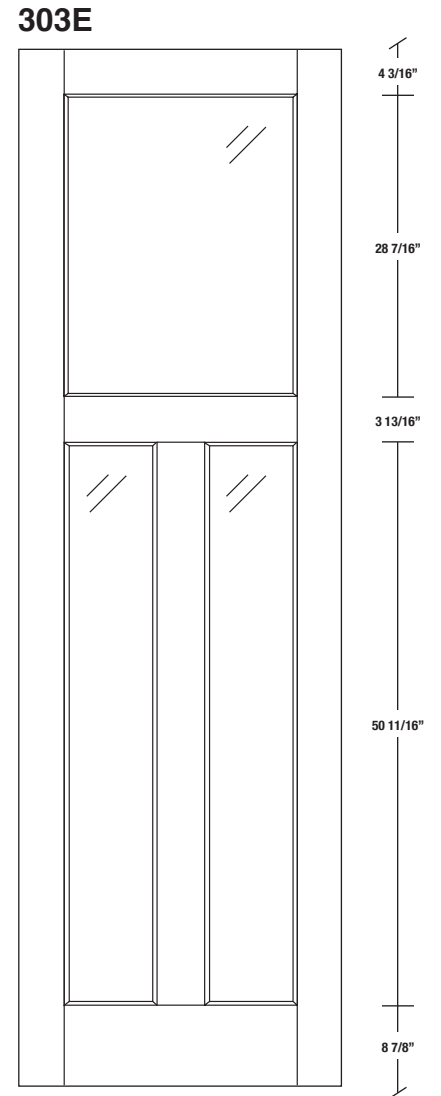

Technical drawings 6/8 - 7/0 - 8/0

French Door - U.S. specs

www.pbidoors.com

WIDTH	36"	34"	32"	30"	28"	26"	24"
4 3/16"	11 29/32"	10 29/32"	9 29/32"	8 29/32"	7 29/32"	6 29/32"	5 29/32"
3 13/16"	3 13/16"	3 13/16"	3 13/16"	3 13/16"	3 13/16"	3 13/16"	3 13/16"
11 29/32"	10 29/32"	9 29/32"	8 29/32"	7 29/32"	6 29/32"	5 29/32"	4 3/16"
4 3/16"	4 3/16"	4 3/16"	4 3/16"	4 3/16"	4 3/16"	4 3/16"	4 3/16"

FOR SMALLER SIZES REFER TO MODEL #302E P.189

WIDTH	36"	34"	32"	30"	28"	26"	24"
4 3/16"	11 29/32"	10 29/32"	9 29/32"	8 29/32"	7 29/32"	6 29/32"	5 29/32"
3 13/16"	3 13/16"	3 13/16"	3 13/16"	3 13/16"	3 13/16"	3 13/16"	3 13/16"
11 29/32"	10 29/32"	9 29/32"	8 29/32"	7 29/32"	6 29/32"	5 29/32"	4 3/16"
4 3/16"	4 3/16"	4 3/16"	4 3/16"	4 3/16"	4 3/16"	4 3/16"	4 3/16"

FOR SMALLER SIZES REFER TO MODEL #302E P.189

SIDERRAIL

février 2018 (revision 01)