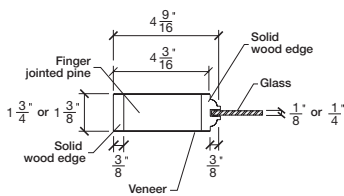

SIDERRAIL

février 2018 (revision 01)