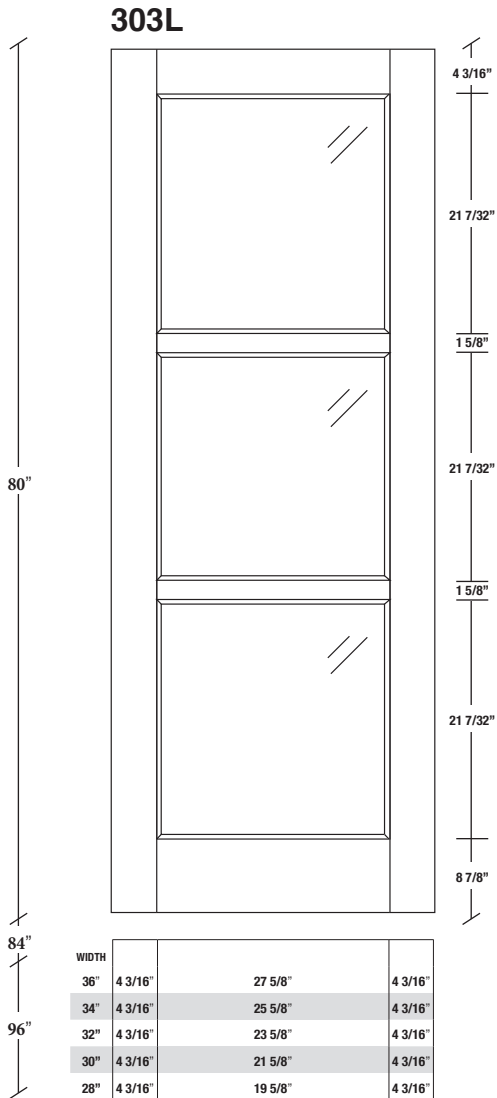

Technical drawings 6/8 - 7/0 - 8/0

French Door - U.S. specs

www.pbidoors.com

WIDTH			
36"	4 3/16"	27 5/8"	4 3/16"
34"	4 3/16"	25 5/8"	4 3/16"
32"	4 3/16"	23 5/8"	4 3/16"
30"	4 3/16"	21 5/8"	4 3/16"
28"	4 3/16"	19 5/8"	4 3/16"
26"	4 3/16"	17 5/8"	4 3/16"
24"	4 3/16"	15 5/8"	4 3/16"
22"	4 3/16"	13 5/8"	4 3/16"
20"	4 3/16"	11 5/8"	4 3/16"
18"	4 3/16"	9 5/8"	4 3/16"
16"	4 3/16"	7 5/8"	4 3/16"
15"	2 1/16"	10 7/8"	2 1/16"
14"	2 1/16"	9 7/8"	2 1/16"
12"	2 1/16"	7 7/8"	2 1/16"

WIDTH			
36"	4 3/16"	27 5/8"	4 3/16"
34"	4 3/16"	25 5/8"	4 3/16"
32"	4 3/16"	23 5/8"	4 3/16"
30"	4 3/16"	21 5/8"	4 3/16"
28"	4 3/16"	19 5/8"	4 3/16"
26"	4 3/16"	17 5/8"	4 3/16"
24"	4 3/16"	15 5/8"	4 3/16"
22"	4 3/16"	13 5/8"	4 3/16"
20"	4 3/16"	11 5/8"	4 3/16"
18"	4 3/16"	9 5/8"	4 3/16"
16"	4 3/16"	7 5/8"	4 3/16"
15"	2 1/16"	10 7/8"	2 1/16"
14"	2 1/16"	9 7/8"	2 1/16"
12"	2 1/16"	7 7/8"	2 1/16"