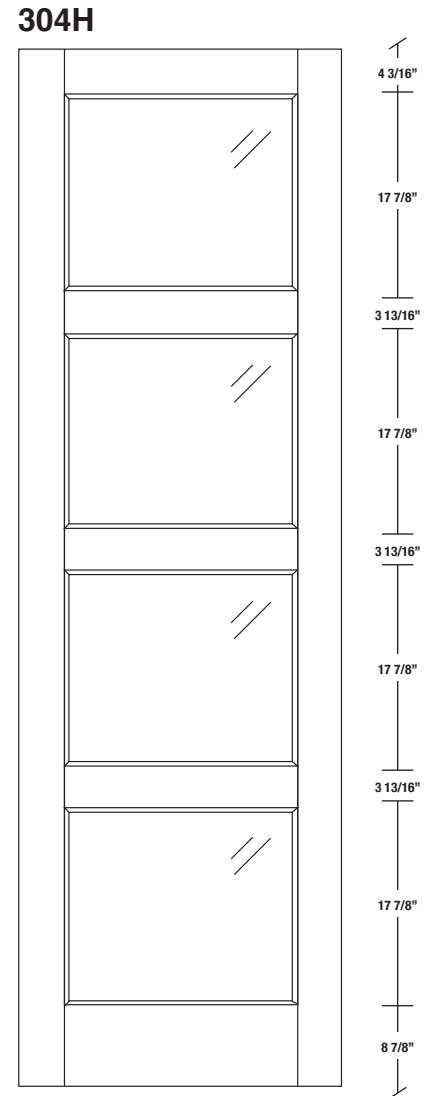

Technical drawings 6/8 - 7/0 - 8/0

French Door - U.S. specs

www.pbidoors.com

WIDTH			
36"	4 3/16"	27 5/8"	4 3/16"
34"	4 3/16"	25 5/8"	4 3/16"
32"	4 3/16"	23 5/8"	4 3/16"
30"	4 3/16"	21 5/8"	4 3/16"
28"	4 3/16"	19 5/8"	4 3/16"
26"	4 3/16"	17 5/8"	4 3/16"
24"	4 3/16"	15 5/8"	4 3/16"
22"	4 3/16"	13 5/8"	4 3/16"
20"	4 3/16"	11 5/8"	4 3/16"
18"	4 3/16"	9 5/8"	4 3/16"
16"	4 3/16"	7 5/8"	4 3/16"
15"	2 1/16"	10 7/8"	2 1/16"
14"	2 1/16"	9 7/8"	2 1/16"
12"	2 1/16"	7 7/8"	2 1/16"

WIDTH			
36"	4 3/16"	27 5/8"	4 3/16"
34"	4 3/16"	25 5/8"	4 3/16"
32"	4 3/16"	23 5/8"	4 3/16"
30"	4 3/16"	21 5/8"	4 3/16"
28"	4 3/16"	19 5/8"	4 3/16"
26"	4 3/16"	17 5/8"	4 3/16"
24"	4 3/16"	15 5/8"	4 3/16"
22"	4 3/16"	13 5/8"	4 3/16"
20"	4 3/16"	11 5/8"	4 3/16"
18"	4 3/16"	9 5/8"	4 3/16"
16"	4 3/16"	7 5/8"	4 3/16"
15"	2 1/16"	10 7/8"	2 1/16"
14"	2 1/16"	9 7/8"	2 1/16"
12"	2 1/16"	7 7/8"	2 1/16"