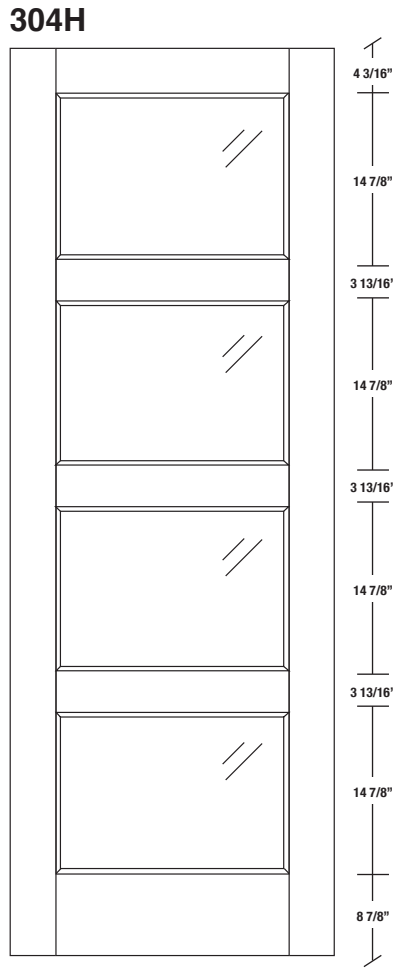

Technical drawings 6/8 - 7/0 - 8/0

French Door - U.S. specs

www.pbidoors.com

WIDTH			
36"	4 3/16"	27 5/8"	4 3/16"
34"	4 3/16"	25 5/8"	4 3/16"
32"	4 3/16"	23 5/8"	4 3/16"
30"	4 3/16"	21 5/8"	4 3/16"
28"	4 3/16"	19 5/8"	4 3/16"
26"	4 3/16"	17 5/8"	4 3/16"
24"	4 3/16"	15 5/8"	4 3/16"
22"	4 3/16"	13 5/8"	4 3/16"
20"	4 3/16"	11 5/8"	4 3/16"
18"	4 3/16"	9 5/8"	4 3/16"
16"	4 3/16"	7 5/8"	4 3/16"
15"	2 1/16"	10 7/8"	2 1/16"
14"	2 1/16"	9 7/8"	2 1/16"
12"	2 1/16"	7 7/8"	2 1/16"

WIDTH			
36"	4 3/16"	27 5/8"	4 3/16"
34"	4 3/16"	25 5/8"	4 3/16"
32"	4 3/16"	23 5/8"	4 3/16"
30"	4 3/16"	21 5/8"	4 3/16"
28"	4 3/16"	19 5/8"	4 3/16"
26"	4 3/16"	17 5/8"	4 3/16"
24"	4 3/16"	15 5/8"	4 3/16"
22"	4 3/16"	13 5/8"	4 3/16"
20"	4 3/16"	11 5/8"	4 3/16"
18"	4 3/16"	9 5/8"	4 3/16"
16"	4 3/16"	7 5/8"	4 3/16"
15"	2 1/16"	10 7/8"	2 1/16"
14"	2 1/16"	9 7/8"	2 1/16"
12"	2 1/16"	7 7/8"	2 1/16"