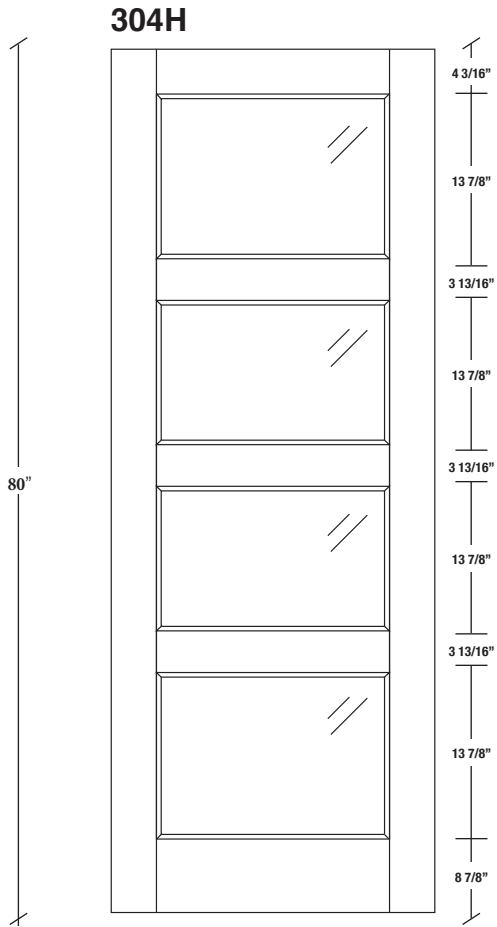

Technical drawings 6/8 - 7/0 - 8/0

French Door - U.S. specs

www.pbidoors.com

WIDTH			
36"	4 3/16"	27 5/8"	4 3/16"
34"	4 3/16"	25 5/8"	4 3/16"
32"	4 3/16"	23 5/8"	4 3/16"
30"	4 3/16"	21 5/8"	4 3/16"
28"	4 3/16"	19 5/8"	4 3/16"
26"	4 3/16"	17 5/8"	4 3/16"
24"	4 3/16"	15 5/8"	4 3/16"
22"	4 3/16"	13 5/8"	4 3/16"
20"	4 3/16"	11 5/8"	4 3/16"
18"	4 3/16"	9 5/8"	4 3/16"
16"	4 3/16"	7 5/8"	4 3/16"
15"	2 1/16"	10 7/8"	2 1/16"
14"	2 1/16"	9 7/8"	2 1/16"
12"	2 1/16"	7 7/8"	2 1/16"

WIDTH			
36"	4 3/16"	27 5/8"	4 3/16"
34"	4 3/16"	25 5/8"	4 3/16"
32"	4 3/16"	23 5/8"	4 3/16"
30"	4 3/16"	21 5/8"	4 3/16"
28"	4 3/16"	19 5/8"	4 3/16"
26"	4 3/16"	17 5/8"	4 3/16"
24"	4 3/16"	15 5/8"	4 3/16"
22"	4 3/16"	13 5/8"	4 3/16"
20"	4 3/16"	11 5/8"	4 3/16"
18"	4 3/16"	9 5/8"	4 3/16"
16"	4 3/16"	7 5/8"	4 3/16"
15"	2 1/16"	10 7/8"	2 1/16"
14"	2 1/16"	9 7/8"	2 1/16"
12"	2 1/16"	7 7/8"	2 1/16"