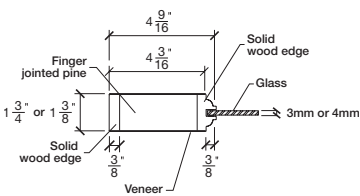

Technical drawings 6/8 - 7/0 - 8/0

French Door - U.S. specs

www.pbidoors.com

WIDTH			
36"	4 3/16"	27 5/8"	4 3/16"
34"	4 3/16"	25 5/8"	4 3/16"
32"	4 3/16"	23 5/8"	4 3/16"
30"	4 3/16"	21 5/8"	4 3/16"
28"	4 3/16"	19 5/8"	4 3/16"
26"	4 3/16"	17 5/8"	4 3/16"
24"	4 3/16"	15 5/8"	4 3/16"
22"	4 3/16"	13 5/8"	4 3/16"
20"	4 3/16"	11 5/8"	4 3/16"
18"	4 3/16"	9 5/8"	4 3/16"
16"	4 3/16"	7 5/8"	4 3/16"
15"	2 1/16"	10 7/8"	2 1/16"
14"	2 1/16"	9 7/8"	2 1/16"
12"	2 1/16"	7 7/8"	2 1/16"

WIDTH			
36"	4 3/16"	27 5/8"	4 3/16"
34"	4 3/16"	25 5/8"	4 3/16"
32"	4 3/16"	23 5/8"	4 3/16"
30"	4 3/16"	21 5/8"	4 3/16"
28"	4 3/16"	19 5/8"	4 3/16"
26"	4 3/16"	17 5/8"	4 3/16"
24"	4 3/16"	15 5/8"	4 3/16"
22"	4 3/16"	13 5/8"	4 3/16"
20"	4 3/16"	11 5/8"	4 3/16"
18"	4 3/16"	9 5/8"	4 3/16"
16"	4 3/16"	7 5/8"	4 3/16"
15"	2 1/16"	10 7/8"	2 1/16"
14"	2 1/16"	9 7/8"	2 1/16"
12"	2 1/16"	7 7/8"	2 1/16"