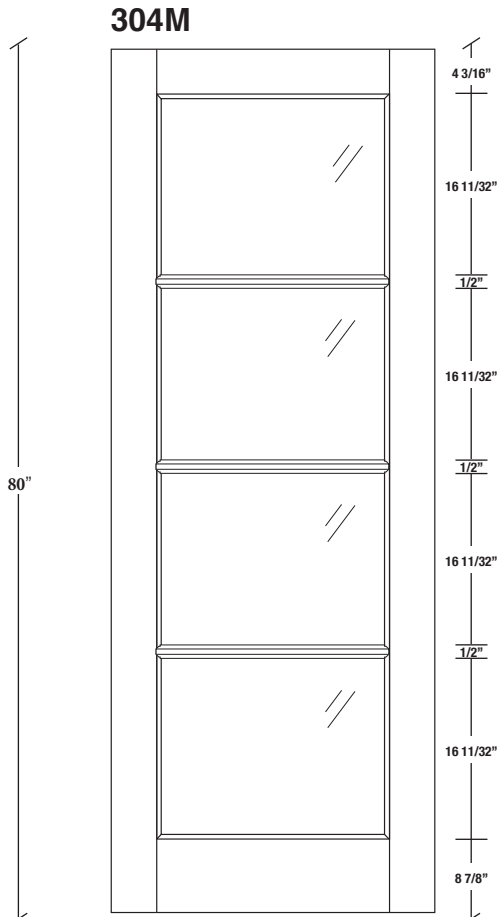

Technical drawings 6/8 - 7/0 - 8/0

French Door - U.S. specs

www.pbidoors.com

WIDTH			
36"	4 3/16"	27 5/8"	4 3/16"
34"	4 3/16"	25 5/8"	4 3/16"
32"	4 3/16"	23 5/8"	4 3/16"
30"	4 3/16"	21 5/8"	4 3/16"
28"	4 3/16"	19 5/8"	4 3/16"
26"	4 3/16"	17 5/8"	4 3/16"
24"	4 3/16"	15 5/8"	4 3/16"
22"	4 3/16"	13 5/8"	4 3/16"
20"	4 3/16"	11 5/8"	4 3/16"
18"	4 3/16"	9 5/8"	4 3/16"
16"	4 3/16"	7 5/8"	4 3/16"
15"	2 1/16"	10 7/8"	2 1/16"
14"	2 1/16"	9 7/8"	2 1/16"
12"	2 1/16"	7 7/8"	2 1/16"

WIDTH			
36"	4 3/16"	27 5/8"	4 3/16"
34"	4 3/16"	25 5/8"	4 3/16"
32"	4 3/16"	23 5/8"	4 3/16"
30"	4 3/16"	21 5/8"	4 3/16"
28"	4 3/16"	19 5/8"	4 3/16"
26"	4 3/16"	17 5/8"	4 3/16"
24"	4 3/16"	15 5/8"	4 3/16"
22"	4 3/16"	13 5/8"	4 3/16"
20"	4 3/16"	11 5/8"	4 3/16"
18"	4 3/16"	9 5/8"	4 3/16"
16"	4 3/16"	7 5/8"	4 3/16"
15"	2 1/16"	10 7/8"	2 1/16"
14"	2 1/16"	9 7/8"	2 1/16"
12"	2 1/16"	7 7/8"	2 1/16"