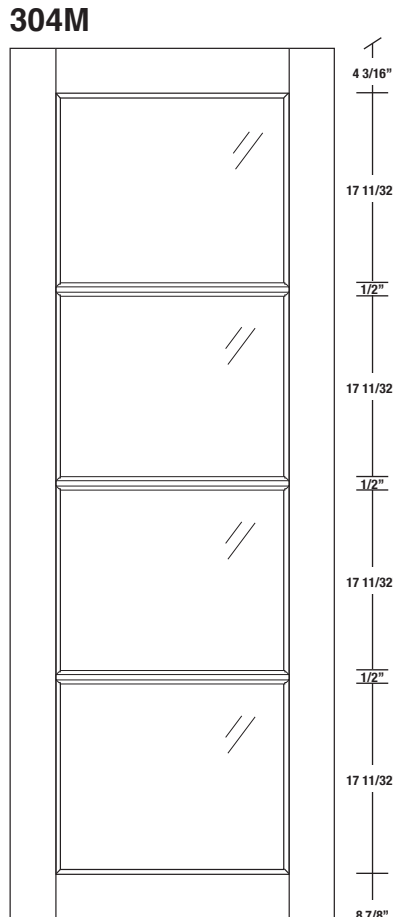

Technical drawings 6/8 - 7/0 - 8/0

French Door - U.S. specs

www.pbidoors.com

WIDTH			
36"	4 3/16"	27 5/8"	4 3/16"
34"	4 3/16"	25 5/8"	4 3/16"
32"	4 3/16"	23 5/8"	4 3/16"
30"	4 3/16"	21 5/8"	4 3/16"
28"	4 3/16"	19 5/8"	4 3/16"
26"	4 3/16"	17 5/8"	4 3/16"
24"	4 3/16"	15 5/8"	4 3/16"
22"	4 3/16"	13 5/8"	4 3/16"
20"	4 3/16"	11 5/8"	4 3/16"
18"	4 3/16"	9 5/8"	4 3/16"
16"	4 3/16"	7 5/8"	4 3/16"
15"	2 1/16"	10 7/8"	2 1/16"
14"	2 1/16"	9 7/8"	2 1/16"
12"	2 1/16"	7 7/8"	2 1/16"

WIDTH			
36"	4 3/16"	27 5/8"	4 3/16"
34"	4 3/16"	25 5/8"	4 3/16"
32"	4 3/16"	23 5/8"	4 3/16"
30"	4 3/16"	21 5/8"	4 3/16"
28"	4 3/16"	19 5/8"	4 3/16"
26"	4 3/16"	17 5/8"	4 3/16"
24"	4 3/16"	15 5/8"	4 3/16"
22"	4 3/16"	13 5/8"	4 3/16"
20"	4 3/16"	11 5/8"	4 3/16"
18"	4 3/16"	9 5/8"	4 3/16"
16"	4 3/16"	7 5/8"	4 3/16"
15"	2 1/16"	10 7/8"	2 1/16"
14"	2 1/16"	9 7/8"	2 1/16"
12"	2 1/16"	7 7/8"	2 1/16"