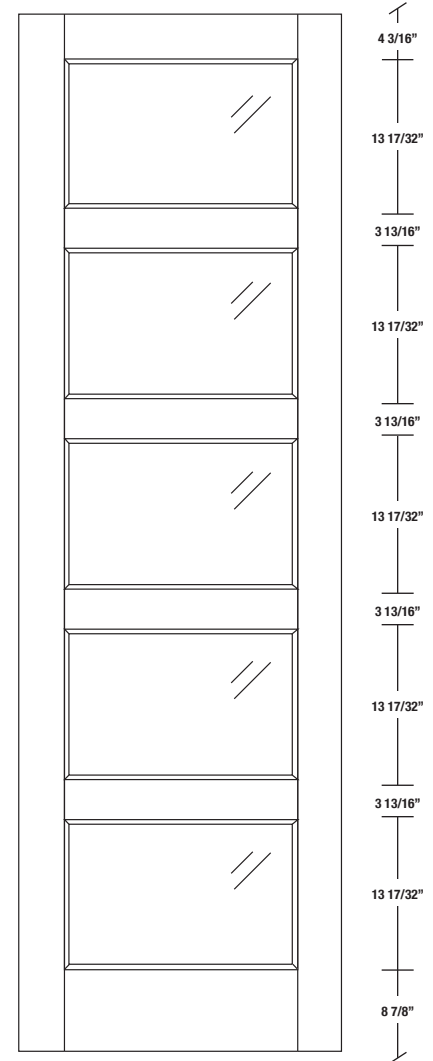

Technical drawings 6/8 - 7/0 - 8/0

French Door - U.S. specs

www.pbidoors.com

305H

WIDTH			
36"	4 3/16"	27 5/8"	4 3/16"
34"	4 3/16"	25 5/8"	4 3/16"
32"	4 3/16"	23 5/8"	4 3/16"
30"	4 3/16"	21 5/8"	4 3/16"
28"	4 3/16"	19 5/8"	4 3/16"
26"	4 3/16"	17 5/8"	4 3/16"
24"	4 3/16"	15 5/8"	4 3/16"
22"	4 3/16"	13 5/8"	4 3/16"
20"	4 3/16"	11 5/8"	4 3/16"
18"	4 3/16"	9 5/8"	4 3/16"
16"	4 3/16"	7 5/8"	4 3/16"
15"	2 1/16"	10 7/8"	2 1/16"
14"	2 1/16"	9 7/8"	2 1/16"
12"	2 1/16"	7 7/8"	2 1/16"

305H

WIDTH			
36"	4 3/16"	27 5/8"	4 3/16"
34"	4 3/16"	25 5/8"	4 3/16"
32"	4 3/16"	23 5/8"	4 3/16"
30"	4 3/16"	21 5/8"	4 3/16"
28"	4 3/16"	19 5/8"	4 3/16"
26"	4 3/16"	17 5/8"	4 3/16"
24"	4 3/16"	15 5/8"	4 3/16"
22"	4 3/16"	13 5/8"	4 3/16"
20"	4 3/16"	11 5/8"	4 3/16"
18"	4 3/16"	9 5/8"	4 3/16"
16"	4 3/16"	7 5/8"	4 3/16"
15"	2 1/16"	10 7/8"	2 1/16"
14"	2 1/16"	9 7/8"	2 1/16"
12"	2 1/16"	7 7/8"	2 1/16"