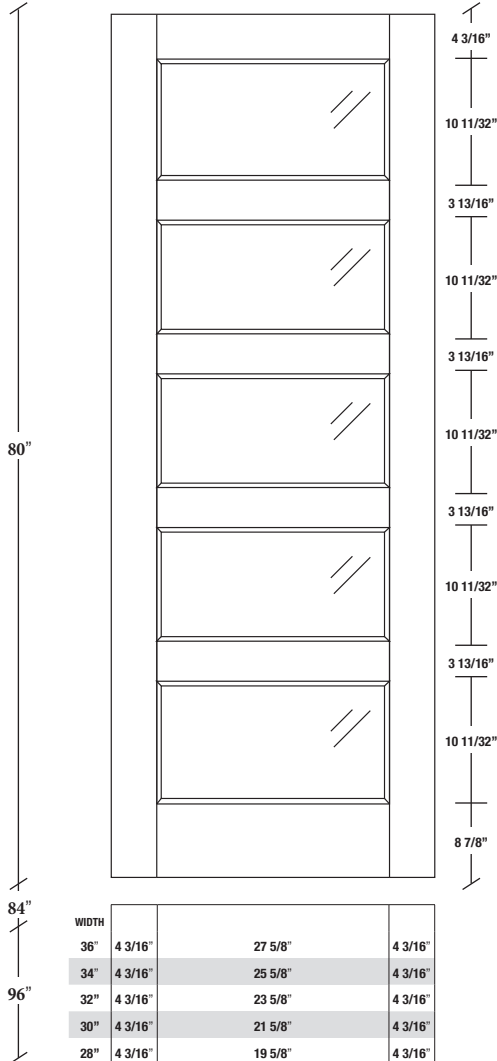

Technical drawings 6/8 - 7/0 - 8/0

French Door - U.S. specs

www.pbidoors.com

305H

WIDTH			
36"	4 3/16"	27 5/8"	4 3/16"
34"	4 3/16"	25 5/8"	4 3/16"
32"	4 3/16"	23 5/8"	4 3/16"
30"	4 3/16"	21 5/8"	4 3/16"
28"	4 3/16"	19 5/8"	4 3/16"
26"	4 3/16"	17 5/8"	4 3/16"
24"	4 3/16"	15 5/8"	4 3/16"
22"	4 3/16"	13 5/8"	4 3/16"
20"	4 3/16"	11 5/8"	4 3/16"
18"	4 3/16"	9 5/8"	4 3/16"
16"	4 3/16"	7 5/8"	4 3/16"
15"	2 1/16"	10 7/8"	2 1/16"
14"	2 1/16"	9 7/8"	2 1/16"
12"	2 1/16"	7 7/8"	2 1/16"

305H

WIDTH			
36"	4 3/16"	27 5/8"	4 3/16"
34"	4 3/16"	25 5/8"	4 3/16"
32"	4 3/16"	23 5/8"	4 3/16"
30"	4 3/16"	21 5/8"	4 3/16"
28"	4 3/16"	19 5/8"	4 3/16"
26"	4 3/16"	17 5/8"	4 3/16"
24"	4 3/16"	15 5/8"	4 3/16"
22"	4 3/16"	13 5/8"	4 3/16"
20"	4 3/16"	11 5/8"	4 3/16"
18"	4 3/16"	9 5/8"	4 3/16"
16"	4 3/16"	7 5/8"	4 3/16"
15"	2 1/16"	10 7/8"	2 1/16"
14"	2 1/16"	9 7/8"	2 1/16"
12"	2 1/16"	7 7/8"	2 1/16"