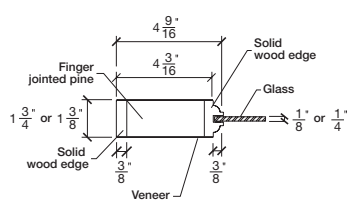

Technical drawings 6/8 - 7/0 - 8/0

French Door - U.S. specs

www.pbidoors.com

305H

WIDTH			
36"	4 3/16"	27 5/8"	4 3/16"
34"	4 3/16"	25 5/8"	4 3/16"
32"	4 3/16"	23 5/8"	4 3/16"
30"	4 3/16"	21 5/8"	4 3/16"
28"	4 3/16"	19 5/8"	4 3/16"
26"	4 3/16"	17 5/8"	4 3/16"
24"	4 3/16"	15 5/8"	4 3/16"
22"	4 3/16"	13 5/8"	4 3/16"
20"	4 3/16"	11 5/8"	4 3/16"
18"	4 3/16"	9 5/8"	4 3/16"
16"	4 3/16"	7 5/8"	4 3/16"
15"	2 1/16"	10 7/8"	2 1/16"
14"	2 1/16"	9 7/8"	2 1/16"
12"	2 1/16"	7 7/8"	2 1/16"

305H

WIDTH			
36"	4 3/16"	27 5/8"	4 3/16"
34"	4 3/16"	25 5/8"	4 3/16"
32"	4 3/16"	23 5/8"	4 3/16"
30"	4 3/16"	21 5/8"	4 3/16"
28"	4 3/16"	19 5/8"	4 3/16"
26"	4 3/16"	17 5/8"	4 3/16"
24"	4 3/16"	15 5/8"	4 3/16"
22"	4 3/16"	13 5/8"	4 3/16"
20"	4 3/16"	11 5/8"	4 3/16"
18"	4 3/16"	9 5/8"	4 3/16"
16"	4 3/16"	7 5/8"	4 3/16"
15"	2 1/16"	10 7/8"	2 1/16"
14"	2 1/16"	9 7/8"	2 1/16"
12"	2 1/16"	7 7/8"	2 1/16"