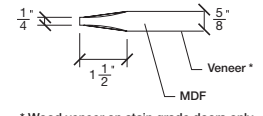

FOR SMALLER SIZES REFER TO MODEL #3037 P.198

| WIDTH |         |         |         |
|-------|---------|---------|---------|
| 36"   | 4 3/16" | 27 5/8" | 4 3/16" |
| 34"   | 4 3/16" | 25 5/8" | 4 3/16" |
| 32"   | 4 3/16" | 23 5/8" | 4 3/16" |
| 30"   | 4 3/16" | 21 5/8" | 4 3/16" |
| 28"   | 4 3/16" | 19 5/8" | 4 3/16" |
| 26"   | 4 3/16" | 17 5/8" | 4 3/16" |
| 24"   | 4 3/16" | 15 5/8" | 4 3/16" |
| 22"   | 4 3/16" | 13 5/8" | 4 3/16" |
| 20"   | 4 3/16" | 11 5/8" | 4 3/16" |

FOR SMALLER SIZES REFER TO MODEL #3037 P.198

SIDERAIL

MUNTIN BAR

SIDERAIL

5/8" PANEL

\* Wood veneer on stain grade doors only

février 2018 (revision 01)