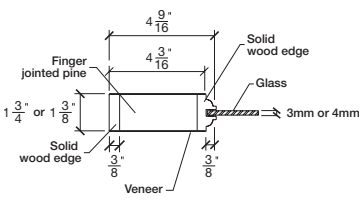

Technical drawings 6/8 - 7/0 - 8/0

French Door - U.S. specs

www.pbidoors.com

WIDTH			
36"	4 3/16"	27 5/8"	4 3/16"
34"	4 3/16"	25 5/8"	4 3/16"
32"	4 3/16"	23 5/8"	4 3/16"
30"	4 3/16"	21 5/8"	4 3/16"
28"	4 3/16"	19 5/8"	4 3/16"
26"	4 3/16"	17 5/8"	4 3/16"
24"	4 3/16"	15 5/8"	4 3/16"
22"	4 3/16"	13 5/8"	4 3/16"
20"	4 3/16"	11 5/8"	4 3/16"

FOR SMALLER SIZES REFER TO MODEL #3037 P.198

WIDTH			
36"	4 3/16"	27 5/8"	4 3/16"
34"	4 3/16"	25 5/8"	4 3/16"
32"	4 3/16"	23 5/8"	4 3/16"
30"	4 3/16"	21 5/8"	4 3/16"
28"	4 3/16"	19 5/8"	4 3/16"
26"	4 3/16"	17 5/8"	4 3/16"
24"	4 3/16"	15 5/8"	4 3/16"
22"	4 3/16"	13 5/8"	4 3/16"
20"	4 3/16"	11 5/8"	4 3/16"

FOR SMALLER SIZES REFER TO MODEL #3037 P.198

WIDTH			
36"	4 3/16"	27 5/8"	4 3/16"
34"	4 3/16"	25 5/8"	4 3/16"
32"	4 3/16"	23 5/8"	4 3/16"
30"	4 3/16"	21 5/8"	4 3/16"
28"	4 3/16"	19 5/8"	4 3/16"
26"	4 3/16"	17 5/8"	4 3/16"
24"	4 3/16"	15 5/8"	4 3/16"
22"	4 3/16"	13 5/8"	4 3/16"
20"	4 3/16"	11 5/8"	4 3/16"

FOR SMALLER SIZES REFER TO MODEL #3037 P.198

SIDERAIL

* Wood veneer on stain grade doors only

février 2018 (revision 01)