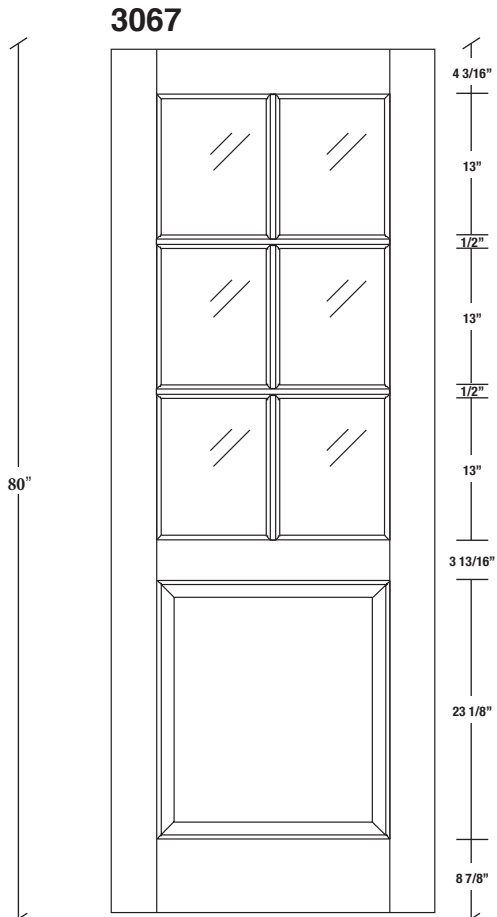

# Technical drawings 6/8 - 7/0 - 8/0

French Door - U.S. specs

www.pbidoors.com

| WIDTH |         |         |         |
|-------|---------|---------|---------|
| 36"   | 4 3/16" | 27 5/8" | 4 3/16" |
| 34"   | 4 3/16" | 25 5/8" | 4 3/16" |
| 32"   | 4 3/16" | 23 5/8" | 4 3/16" |
| 30"   | 4 3/16" | 21 5/8" | 4 3/16" |
| 28"   | 4 3/16" | 19 5/8" | 4 3/16" |
| 26"   | 4 3/16" | 17 5/8" | 4 3/16" |
| 24"   | 4 3/16" | 15 5/8" | 4 3/16" |
| 22"   | 4 3/16" | 13 5/8" | 4 3/16" |
| 20"   | 4 3/16" | 11 5/8" | 4 3/16" |

FOR SMALLER SIZES REFER TO MODEL #3037 P.198

| WIDTH |         |         |         |
|-------|---------|---------|---------|
| 36"   | 4 3/16" | 27 5/8" | 4 3/16" |
| 34"   | 4 3/16" | 25 5/8" | 4 3/16" |
| 32"   | 4 3/16" | 23 5/8" | 4 3/16" |
| 30"   | 4 3/16" | 21 5/8" | 4 3/16" |
| 28"   | 4 3/16" | 19 5/8" | 4 3/16" |
| 26"   | 4 3/16" | 17 5/8" | 4 3/16" |
| 24"   | 4 3/16" | 15 5/8" | 4 3/16" |
| 22"   | 4 3/16" | 13 5/8" | 4 3/16" |
| 20"   | 4 3/16" | 11 5/8" | 4 3/16" |

FOR SMALLER SIZES REFER TO MODEL #3037 P.198

SIDERAIL

MUNTIN BAR

SIDERAIL

5/8" PANEL

\* Wood veneer on stain grade doors only

février 2018 (revision 01)