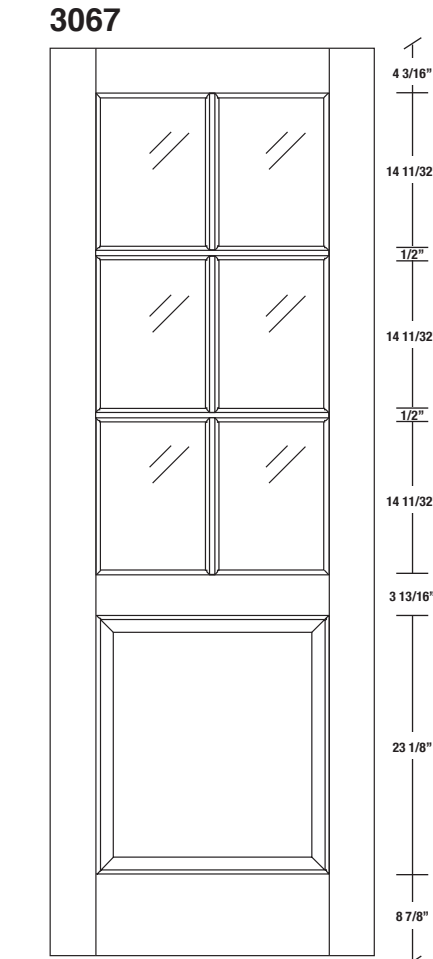

# Technical drawings 6/8 - 7/0 - 8/0

French Door - U.S. specs

www.pbidoors.com

| WIDTH |         |         |         |
|-------|---------|---------|---------|
| 36"   | 4 3/16" | 27 5/8" | 4 3/16" |
| 34"   | 4 3/16" | 25 5/8" | 4 3/16" |
| 32"   | 4 3/16" | 23 5/8" | 4 3/16" |
| 30"   | 4 3/16" | 21 5/8" | 4 3/16" |
| 28"   | 4 3/16" | 19 5/8" | 4 3/16" |
| 26"   | 4 3/16" | 17 5/8" | 4 3/16" |
| 24"   | 4 3/16" | 15 5/8" | 4 3/16" |
| 22"   | 4 3/16" | 13 5/8" | 4 3/16" |
| 20"   | 4 3/16" | 11 5/8" | 4 3/16" |

FOR SMALLER SIZES REFER TO MODEL #3037 P.198

| WIDTH |         |         |         |
|-------|---------|---------|---------|
| 36"   | 4 3/16" | 27 5/8" | 4 3/16" |
| 34"   | 4 3/16" | 25 5/8" | 4 3/16" |
| 32"   | 4 3/16" | 23 5/8" | 4 3/16" |
| 30"   | 4 3/16" | 21 5/8" | 4 3/16" |
| 28"   | 4 3/16" | 19 5/8" | 4 3/16" |
| 26"   | 4 3/16" | 17 5/8" | 4 3/16" |
| 24"   | 4 3/16" | 15 5/8" | 4 3/16" |
| 22"   | 4 3/16" | 13 5/8" | 4 3/16" |
| 20"   | 4 3/16" | 11 5/8" | 4 3/16" |

FOR SMALLER SIZES REFER TO MODEL #3037 P.198

SIDERAIL

MUNTIN BAR

SIDERAIL

5/8" PANEL

\* Wood veneer on stain grade doors only

février 2018 (revision 01)