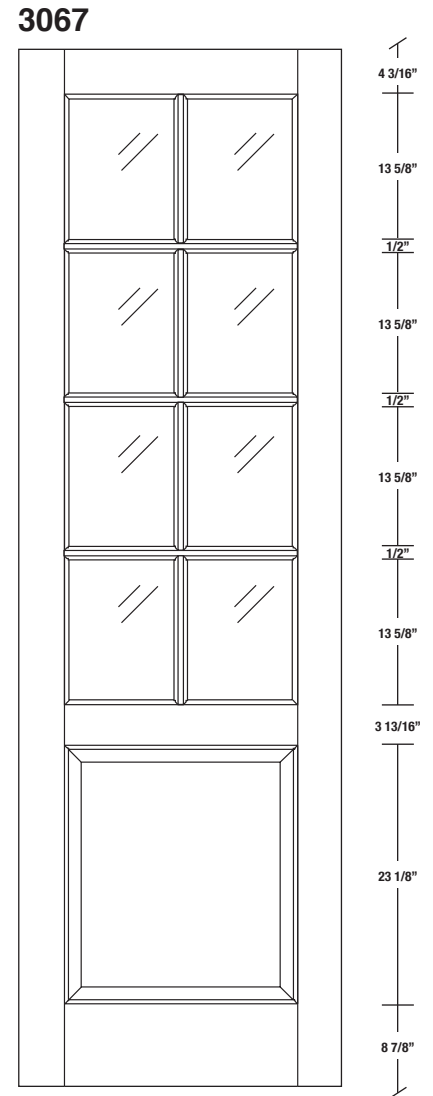

# Technical drawings 6/8 - 7/0 - 8/0

French Door - U.S. specs

www.pbidoors.com

| WIDTH |         |         |         |
|-------|---------|---------|---------|
| 36"   | 4 3/16" | 27 5/8" | 4 3/16" |
| 34"   | 4 3/16" | 25 5/8" | 4 3/16" |
| 32"   | 4 3/16" | 23 5/8" | 4 3/16" |
| 30"   | 4 3/16" | 21 5/8" | 4 3/16" |
| 28"   | 4 3/16" | 19 5/8" | 4 3/16" |
| 26"   | 4 3/16" | 17 5/8" | 4 3/16" |
| 24"   | 4 3/16" | 15 5/8" | 4 3/16" |
| 22"   | 4 3/16" | 13 5/8" | 4 3/16" |
| 20"   | 4 3/16" | 11 5/8" | 4 3/16" |

FOR SMALLER SIZES REFER TO MODEL #3037 P.198

| WIDTH |         |         |         |
|-------|---------|---------|---------|
| 36"   | 4 3/16" | 27 5/8" | 4 3/16" |
| 34"   | 4 3/16" | 25 5/8" | 4 3/16" |
| 32"   | 4 3/16" | 23 5/8" | 4 3/16" |
| 30"   | 4 3/16" | 21 5/8" | 4 3/16" |
| 28"   | 4 3/16" | 19 5/8" | 4 3/16" |
| 26"   | 4 3/16" | 17 5/8" | 4 3/16" |
| 24"   | 4 3/16" | 15 5/8" | 4 3/16" |
| 22"   | 4 3/16" | 13 5/8" | 4 3/16" |
| 20"   | 4 3/16" | 11 5/8" | 4 3/16" |

FOR SMALLER SIZES REFER TO MODEL #3037 P.198

SIDERAIL

MUNTIN BAR

SIDERAIL

5/8" PANEL

\* Wood veneer on stain grade doors only

février 2018 (revision 01)