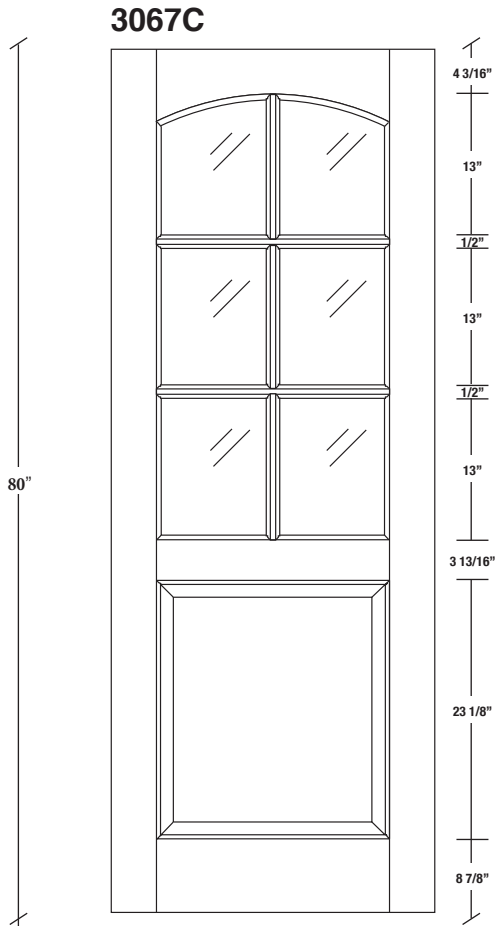

Technical drawings 6/8 - 7/0 - 8/0

French Door - U.S. specs

www.pbidoors.com

WIDTH			
36"	4 3/16"	27 5/8"	4 3/16"
34"	4 3/16"	25 5/8"	4 3/16"
32"	4 3/16"	23 5/8"	4 3/16"
30"	4 3/16"	21 5/8"	4 3/16"
28"	4 3/16"	19 5/8"	4 3/16"
26"	4 3/16"	17 5/8"	4 3/16"
24"	4 3/16"	15 5/8"	4 3/16"
22"	4 3/16"	13 5/8"	4 3/16"
20"	4 3/16"	11 5/8"	4 3/16"

FOR SMALLER SIZES REFER TO MODEL #3037C P.199

WIDTH			
36"	4 3/16"	27 5/8"	4 3/16"
34"	4 3/16"	25 5/8"	4 3/16"
32"	4 3/16"	23 5/8"	4 3/16"
30"	4 3/16"	21 5/8"	4 3/16"
28"	4 3/16"	19 5/8"	4 3/16"
26"	4 3/16"	17 5/8"	4 3/16"
24"	4 3/16"	15 5/8"	4 3/16"
22"	4 3/16"	13 5/8"	4 3/16"
20"	4 3/16"	11 5/8"	4 3/16"

FOR SMALLER SIZES REFER TO MODEL #3037C P.199

SIDERAIL

MUNTIN BAR

SIDERAIL

5/8" PANEL

* Wood veneer on stain grade doors only

février 2018 (revision 01)