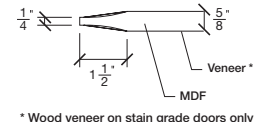

FOR SMALLER SIZES REFER TO MODEL #3037C P.199

WIDTH			
36"	4 3/16"	27 5/8"	4 3/16"
34"	4 3/16"	25 5/8"	4 3/16"
32"	4 3/16"	23 5/8"	4 3/16"
30"	4 3/16"	21 5/8"	4 3/16"
28"	4 3/16"	19 5/8"	4 3/16"
26"	4 3/16"	17 5/8"	4 3/16"
24"	4 3/16"	15 5/8"	4 3/16"
22"	4 3/16"	13 5/8"	4 3/16"
20"	4 3/16"	11 5/8"	4 3/16"

FOR SMALLER SIZES REFER TO MODEL #3037C P.199

SIDERAIL

MUNTIN BAR

SIDERAIL

5/8" PANEL

* Wood veneer on stain grade doors only

février 2018 (revision 01)