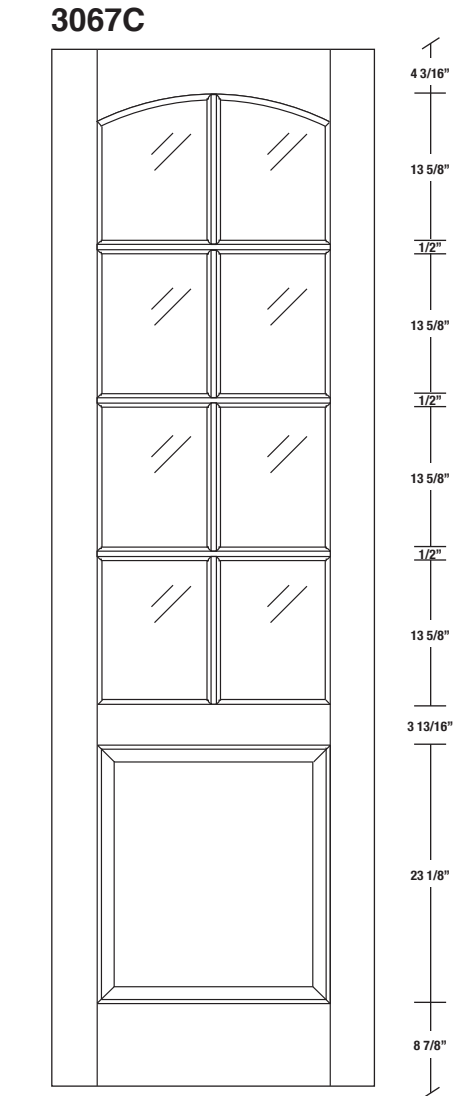

Technical drawings 6/8 - 7/0 - 8/0

French Door - U.S. specs

www.pbidoors.com

WIDTH			
36"	4 3/16"	27 5/8"	4 3/16"
34"	4 3/16"	25 5/8"	4 3/16"
32"	4 3/16"	23 5/8"	4 3/16"
30"	4 3/16"	21 5/8"	4 3/16"
28"	4 3/16"	19 5/8"	4 3/16"
26"	4 3/16"	17 5/8"	4 3/16"
24"	4 3/16"	15 5/8"	4 3/16"
22"	4 3/16"	13 5/8"	4 3/16"
20"	4 3/16"	11 5/8"	4 3/16"

FOR SMALLER SIZES REFER TO MODEL #3037C P.199

WIDTH			
36"	4 3/16"	27 5/8"	4 3/16"
34"	4 3/16"	25 5/8"	4 3/16"
32"	4 3/16"	23 5/8"	4 3/16"
30"	4 3/16"	21 5/8"	4 3/16"
28"	4 3/16"	19 5/8"	4 3/16"
26"	4 3/16"	17 5/8"	4 3/16"
24"	4 3/16"	15 5/8"	4 3/16"
22"	4 3/16"	13 5/8"	4 3/16"
20"	4 3/16"	11 5/8"	4 3/16"

FOR SMALLER SIZES REFER TO MODEL #3037C P.199

SIDERAIL

MUNTIN BAR

SIDERAIL

5/8" PANEL

* Wood veneer on stain grade doors only

février 2018 (revision 01)