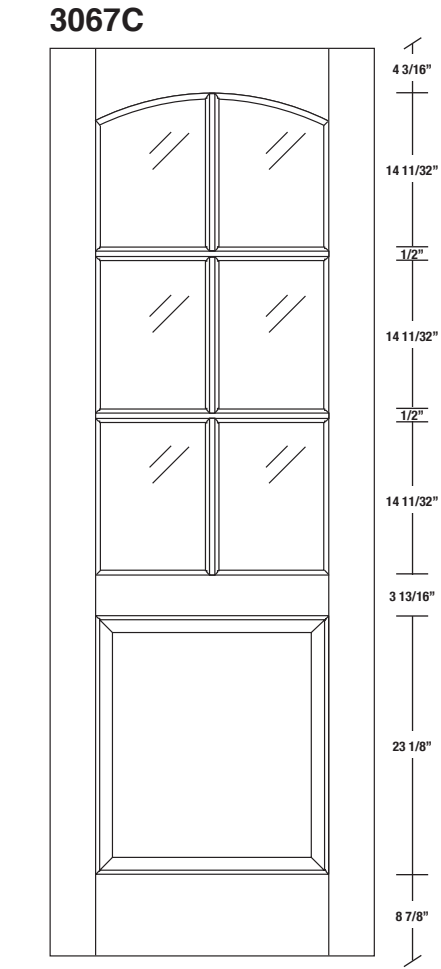

Technical drawings 6/8 - 7/0 - 8/0

French Door - U.S. specs

www.pbidoors.com

WIDTH			
36"	4 3/16"	27 5/8"	4 3/16"
34"	4 3/16"	25 5/8"	4 3/16"
32"	4 3/16"	23 5/8"	4 3/16"
30"	4 3/16"	21 5/8"	4 3/16"
28"	4 3/16"	19 5/8"	4 3/16"
26"	4 3/16"	17 5/8"	4 3/16"
24"	4 3/16"	15 5/8"	4 3/16"
22"	4 3/16"	13 5/8"	4 3/16"
20"	4 3/16"	11 5/8"	4 3/16"

FOR SMALLER SIZES REFER TO MODEL #3037C P.199

WIDTH			
36"	4 3/16"	27 5/8"	4 3/16"
34"	4 3/16"	25 5/8"	4 3/16"
32"	4 3/16"	23 5/8"	4 3/16"
30"	4 3/16"	21 5/8"	4 3/16"
28"	4 3/16"	19 5/8"	4 3/16"
26"	4 3/16"	17 5/8"	4 3/16"
24"	4 3/16"	15 5/8"	4 3/16"
22"	4 3/16"	13 5/8"	4 3/16"
20"	4 3/16"	11 5/8"	4 3/16"

FOR SMALLER SIZES REFER TO MODEL #3037C P.199

SIDERAIL

MUNTIN BAR

SIDERAIL

5/8" PANEL

* Wood veneer on stain grade doors only

février 2018 (revision 01)