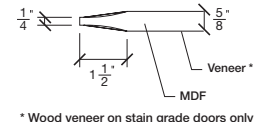

FOR SMALLER SIZES REFER TO MODEL #3037C P.199

WIDTH	36"	34"	32"	30"	28"	26"	24"
4 3/16"	27 5/8"	25 5/8"	23 5/8"	21 5/8"	19 5/8"	17 5/8"	15 5/8"
4 3/16"	4 3/16"	4 3/16"	4 3/16"	4 3/16"	4 3/16"	4 3/16"	4 3/16"

FOR SMALLER SIZES REFER TO MODEL #3037C P.199

SIDERAIL

MUNTIN BAR

SIDERAIL

5/8" PANEL

\* Wood veneer on stain grade doors only

février 2018 (revision 01)