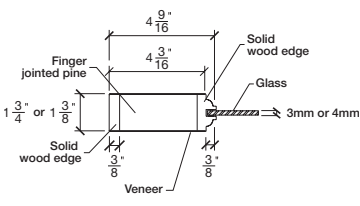

Technical drawings 6/8 - 7/0 - 8/0

French Door - U.S. specs

www.pbidoors.com

WIDTH	36"	34"	32"	30"	28"	26"	24"
4 3/16"	27 5/8"	25 5/8"	23 5/8"	21 5/8"	19 5/8"	17 5/8"	15 5/8"
4 3/16"	4 3/16"	4 3/16"	4 3/16"	4 3/16"	4 3/16"	4 3/16"	4 3/16"

FOR SMALLER SIZES REFER TO MODEL #3037C P.199

WIDTH	36"	34"	32"	30"	28"	26"	24"
4 3/16"	27 5/8"	25 5/8"	23 5/8"	21 5/8"	19 5/8"	17 5/8"	15 5/8"
4 3/16"	4 3/16"	4 3/16"	4 3/16"	4 3/16"	4 3/16"	4 3/16"	4 3/16"

FOR SMALLER SIZES REFER TO MODEL #3037C P.199

WIDTH	36"	34"	32"	30"	28"	26"	24"
4 3/16"	27 5/8"	25 5/8"	23 5/8"	21 5/8"	19 5/8"	17 5/8"	15 5/8"
4 3/16"	4 3/16"	4 3/16"	4 3/16"	4 3/16"	4 3/16"	4 3/16"	4 3/16"

FOR SMALLER SIZES REFER TO MODEL #3037C P.199

SIDERAIL

* Wood veneer on stain grade doors only

février 2018 (revision 01)