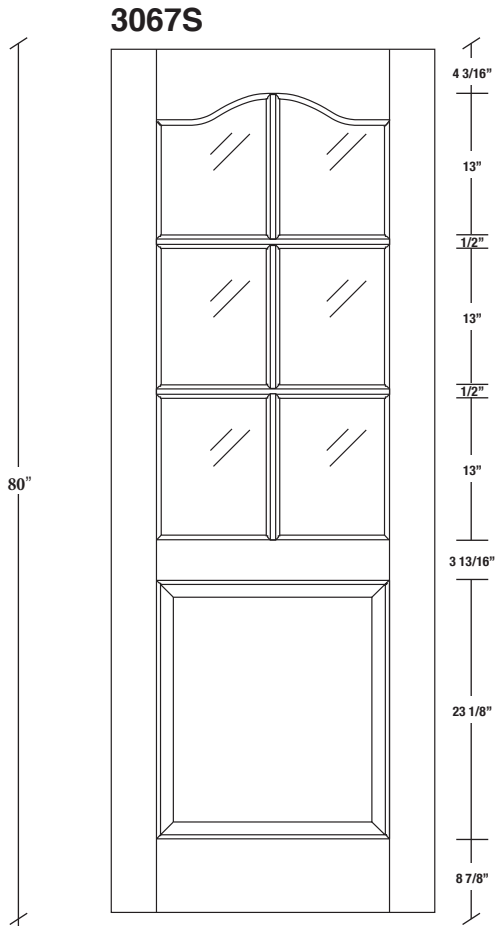

# Technical drawings 6/8 - 7/0 - 8/0

French Door - U.S. specs

www.pbidoors.com

WIDTH	36"	34"	32"	30"	28"	26"	24"
4 3/16"	27 5/8"	25 5/8"	23 5/8"	21 5/8"	19 5/8"	17 5/8"	15 5/8"
4 3/16"	4 3/16"	4 3/16"	4 3/16"	4 3/16"	4 3/16"	4 3/16"	4 3/16"

FOR SMALLER SIZES REFER TO MODEL #3037C P.199

WIDTH	36"	34"	32"	30"	28"	26"	24"
4 3/16"	27 5/8"	25 5/8"	23 5/8"	21 5/8"	19 5/8"	17 5/8"	15 5/8"
4 3/16"	4 3/16"	4 3/16"	4 3/16"	4 3/16"	4 3/16"	4 3/16"	4 3/16"

FOR SMALLER SIZES REFER TO MODEL #3037C P.199

SIDERAIL

MUNTIN BAR

SIDERAIL

5/8" PANEL

\* Wood veneer on stain grade doors only

février 2018 (revision 01)