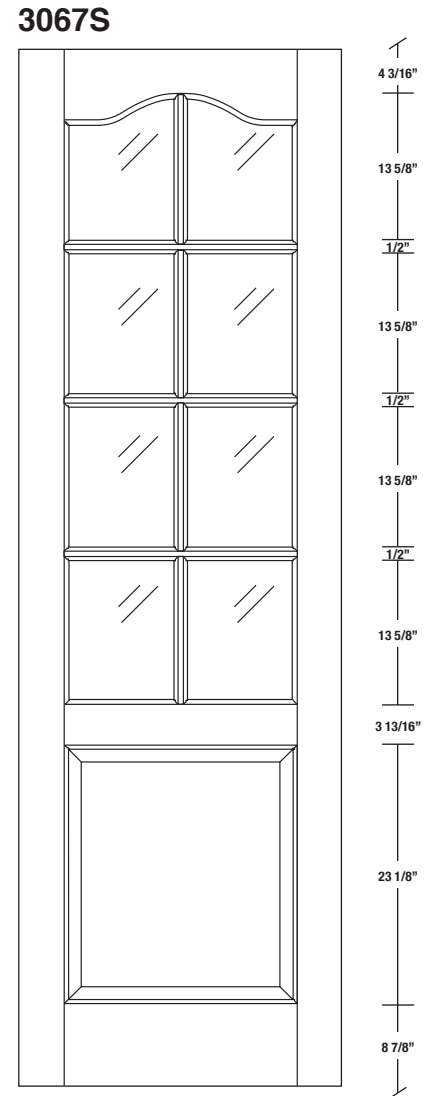

# Technical drawings 6/8 - 7/0 - 8/0

French Door - U.S. specs

www.pbidoors.com

WIDTH	36"	34"	32"	30"	28"	26"	24"
4 3/16"	27 5/8"	25 5/8"	23 5/8"	21 5/8"	19 5/8"	17 5/8"	15 5/8"
4 3/16"	4 3/16"	4 3/16"	4 3/16"	4 3/16"	4 3/16"	4 3/16"	4 3/16"

FOR SMALLER SIZES REFER TO MODEL #3037C P.199

WIDTH	36"	34"	32"	30"	28"	26"	24"
4 3/16"	27 5/8"	25 5/8"	23 5/8"	21 5/8"	19 5/8"	17 5/8"	15 5/8"
4 3/16"	4 3/16"	4 3/16"	4 3/16"	4 3/16"	4 3/16"	4 3/16"	4 3/16"

FOR SMALLER SIZES REFER TO MODEL #3037C P.199

SIDERAIL

MUNTIN BAR

SIDERAIL

5/8" PANEL

\* Wood veneer on stain grade doors only

février 2018 (revision 01)