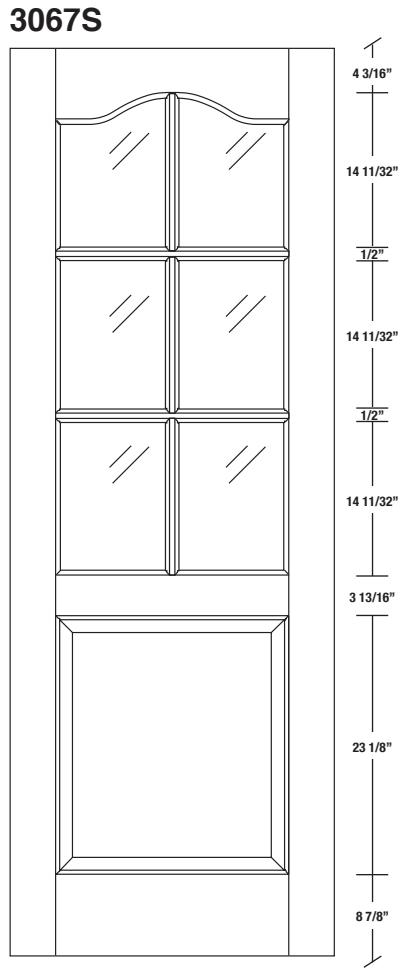

# Technical drawings 6/8 - 7/0 - 8/0

French Door - U.S. specs

www.pbidoors.com

WIDTH	36"	34"	32"	30"	28"	26"	24"
4 3/16"	27 5/8"	25 5/8"	23 5/8"	21 5/8"	19 5/8"	17 5/8"	15 5/8"
4 3/16"	4 3/16"	4 3/16"	4 3/16"	4 3/16"	4 3/16"	4 3/16"	4 3/16"

FOR SMALLER SIZES REFER TO MODEL #3037C P.199

WIDTH	36"	34"	32"	30"	28"	26"	24"
4 3/16"	27 5/8"	25 5/8"	23 5/8"	21 5/8"	19 5/8"	17 5/8"	15 5/8"
4 3/16"	4 3/16"	4 3/16"	4 3/16"	4 3/16"	4 3/16"	4 3/16"	4 3/16"

FOR SMALLER SIZES REFER TO MODEL #3037C P.199

SIDERAIL

MUNTIN BAR

SIDERAIL

5/8" PANEL

\* Wood veneer on stain grade doors only

février 2018 (revision 01)