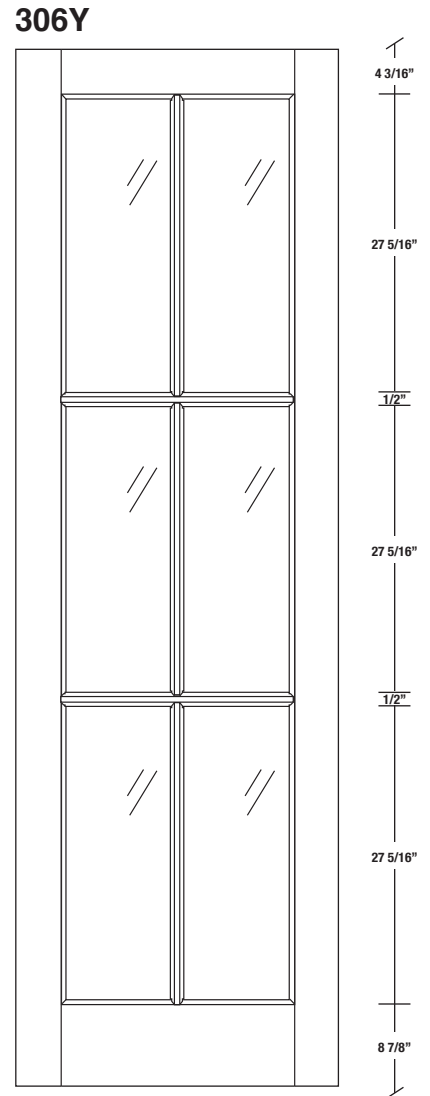

Technical drawings 6/8 - 7/0 - 8/0

French Door - U.S. specs

www.pbidoors.com

Width			
36"	4 3/16"	27 5/8"	4 3/16"
34"	4 3/16"	25 5/8"	4 3/16"
32"	4 3/16"	23 5/8"	4 3/16"
30"	4 3/16"	21 5/8"	4 3/16"
28"	4 3/16"	19 5/8"	4 3/16"
26"	4 3/16"	17 5/8"	4 3/16"
24"	4 3/16"	15 5/8"	4 3/16"
22"	4 3/16"	13 5/8"	4 3/16"
20"	4 3/16"	11 5/8"	4 3/16"

FOR SMALLER SIZES REFER TO MODEL #303M P.194

Width			
36"	4 3/16"	27 5/8"	4 3/16"
34"	4 3/16"	25 5/8"	4 3/16"
32"	4 3/16"	23 5/8"	4 3/16"
30"	4 3/16"	21 5/8"	4 3/16"
28"	4 3/16"	19 5/8"	4 3/16"
26"	4 3/16"	17 5/8"	4 3/16"
24"	4 3/16"	15 5/8"	4 3/16"
22"	4 3/16"	13 5/8"	4 3/16"
20"	4 3/16"	11 5/8"	4 3/16"