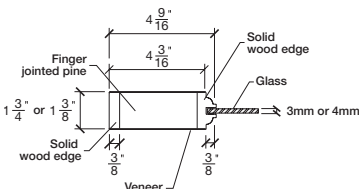

Technical drawings 6/8 - 7/0 - 8/0

French Door - U.S. specs

www.pbidoors.com

Width			
36"	4 3/16"	27 5/8"	4 3/16"
34"	4 3/16"	25 5/8"	4 3/16"
32"	4 3/16"	23 5/8"	4 3/16"
30"	4 3/16"	21 5/8"	4 3/16"
28"	4 3/16"	19 5/8"	4 3/16"
26"	4 3/16"	17 5/8"	4 3/16"
24"	4 3/16"	15 5/8"	4 3/16"
22"	4 3/16"	13 5/8"	4 3/16"
20"	4 3/16"	11 5/8"	4 3/16"

FOR SMALLER SIZES REFER TO MODEL #303M P.194

Width			
36"	4 3/16"	27 5/8"	4 3/16"
34"	4 3/16"	25 5/8"	4 3/16"
32"	4 3/16"	23 5/8"	4 3/16"
30"	4 3/16"	21 5/8"	4 3/16"
28"	4 3/16"	19 5/8"	4 3/16"
26"	4 3/16"	17 5/8"	4 3/16"
24"	4 3/16"	15 5/8"	4 3/16"
22"	4 3/16"	13 5/8"	4 3/16"
20"	4 3/16"	11 5/8"	4 3/16"

FOR SMALLER SIZES REFER TO MODEL #303M P.194

Width			
36"	4 3/16"	27 5/8"	4 3/16"
34"	4 3/16"	25 5/8"	4 3/16"
32"	4 3/16"	23 5/8"	4 3/16"
30"	4 3/16"	21 5/8"	4 3/16"
28"	4 3/16"	19 5/8"	4 3/16"
26"	4 3/16"	17 5/8"	4 3/16"
24"	4 3/16"	15 5/8"	4 3/16"
22"	4 3/16"	13 5/8"	4 3/16"
20"	4 3/16"	11 5/8"	4 3/16"

FOR SMALLER SIZES REFER TO MODEL #303M P.194

SIDERAIL