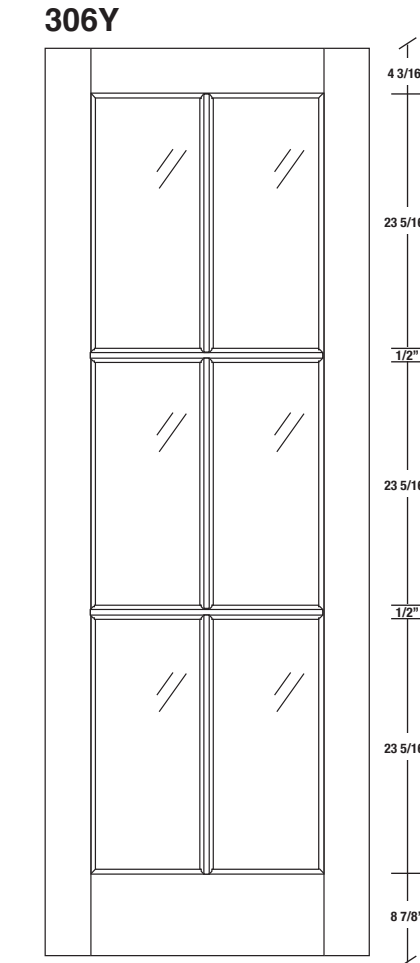

Technical drawings 6/8 - 7/0 - 8/0

French Door - U.S. specs

www.pbidoors.com

Width			
36"	4 3/16"	27 5/8"	4 3/16"
34"	4 3/16"	25 5/8"	4 3/16"
32"	4 3/16"	23 5/8"	4 3/16"
30"	4 3/16"	21 5/8"	4 3/16"
28"	4 3/16"	19 5/8"	4 3/16"
26"	4 3/16"	17 5/8"	4 3/16"
24"	4 3/16"	15 5/8"	4 3/16"
22"	4 3/16"	13 5/8"	4 3/16"
20"	4 3/16"	11 5/8"	4 3/16"

FOR SMALLER SIZES REFER TO MODEL #303M P.194

Width			
36"	4 3/16"	27 5/8"	4 3/16"
34"	4 3/16"	25 5/8"	4 3/16"
32"	4 3/16"	23 5/8"	4 3/16"
30"	4 3/16"	21 5/8"	4 3/16"
28"	4 3/16"	19 5/8"	4 3/16"
26"	4 3/16"	17 5/8"	4 3/16"
24"	4 3/16"	15 5/8"	4 3/16"
22"	4 3/16"	13 5/8"	4 3/16"
20"	4 3/16"	11 5/8"	4 3/16"