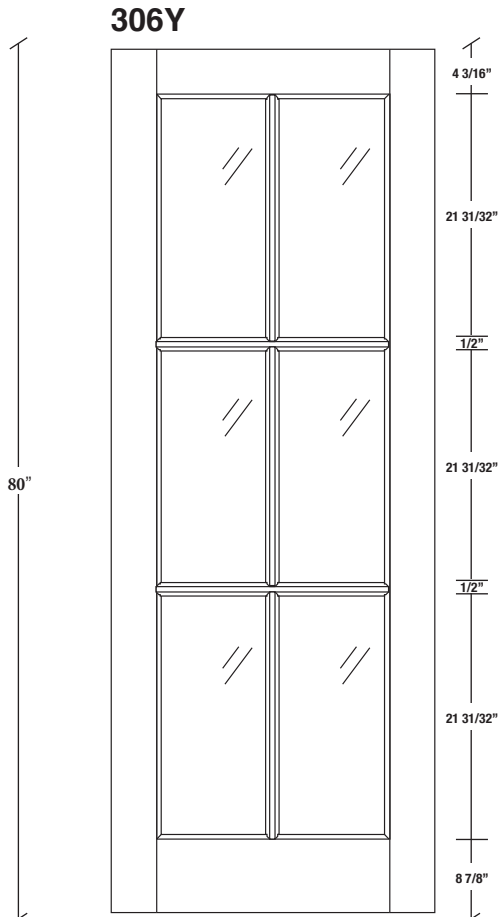

Technical drawings 6/8 - 7/0 - 8/0

French Door - U.S. specs

www.pbidoors.com

Width			
36"	4 3/16"	27 5/8"	4 3/16"
34"	4 3/16"	25 5/8"	4 3/16"
32"	4 3/16"	23 5/8"	4 3/16"
30"	4 3/16"	21 5/8"	4 3/16"
28"	4 3/16"	19 5/8"	4 3/16"
26"	4 3/16"	17 5/8"	4 3/16"
24"	4 3/16"	15 5/8"	4 3/16"
22"	4 3/16"	13 5/8"	4 3/16"
20"	4 3/16"	11 5/8"	4 3/16"

FOR SMALLER SIZES REFER TO MODEL #303M P.194

Width			
36"	4 3/16"	27 5/8"	4 3/16"
34"	4 3/16"	25 5/8"	4 3/16"
32"	4 3/16"	23 5/8"	4 3/16"
30"	4 3/16"	21 5/8"	4 3/16"
28"	4 3/16"	19 5/8"	4 3/16"
26"	4 3/16"	17 5/8"	4 3/16"
24"	4 3/16"	15 5/8"	4 3/16"
22"	4 3/16"	13 5/8"	4 3/16"
20"	4 3/16"	11 5/8"	4 3/16"