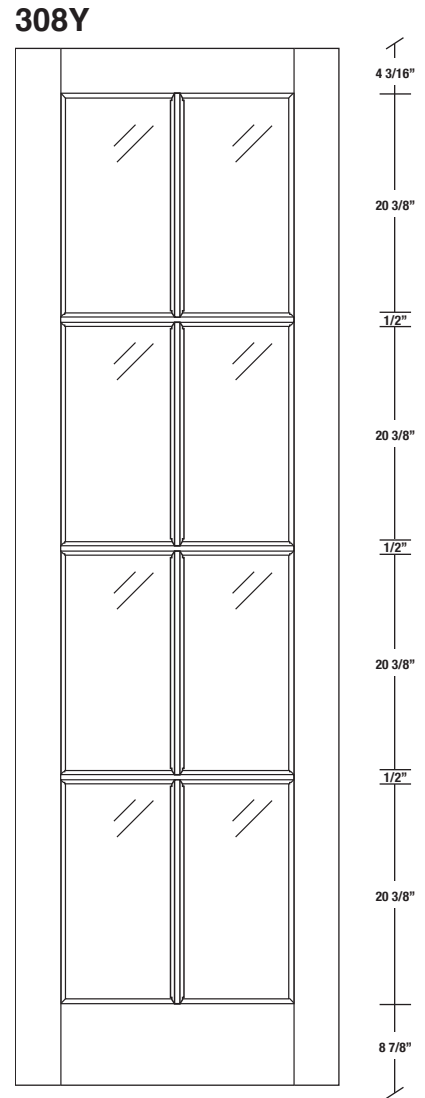

# Technical drawings 80" - 84" - 96"

French Door - U.S. specs

www.pbidoors.com

WIDTH			
36"	4 3/16"	27 5/8"	4 3/16"
34"	4 3/16"	25 5/8"	4 3/16"
32"	4 3/16"	23 5/8"	4 3/16"
30"	4 3/16"	21 5/8"	4 3/16"
28"	4 3/16"	19 5/8"	4 3/16"
26"	4 3/16"	17 5/8"	4 3/16"
24"	4 3/16"	15 5/8"	4 3/16"
22"	4 3/16"	13 5/8"	4 3/16"
20"	4 3/16"	11 5/8"	4 3/16"

FOR SMALLER SIZES REFER TO MODEL #304M P.227

WIDTH			
36"	4 3/16"	27 5/8"	4 3/16"
34"	4 3/16"	25 5/8"	4 3/16"
32"	4 3/16"	23 5/8"	4 3/16"
30"	4 3/16"	21 5/8"	4 3/16"
28"	4 3/16"	19 5/8"	4 3/16"
26"	4 3/16"	17 5/8"	4 3/16"
24"	4 3/16"	15 5/8"	4 3/16"
22"	4 3/16"	13 5/8"	4 3/16"
20"	4 3/16"	11 5/8"	4 3/16"