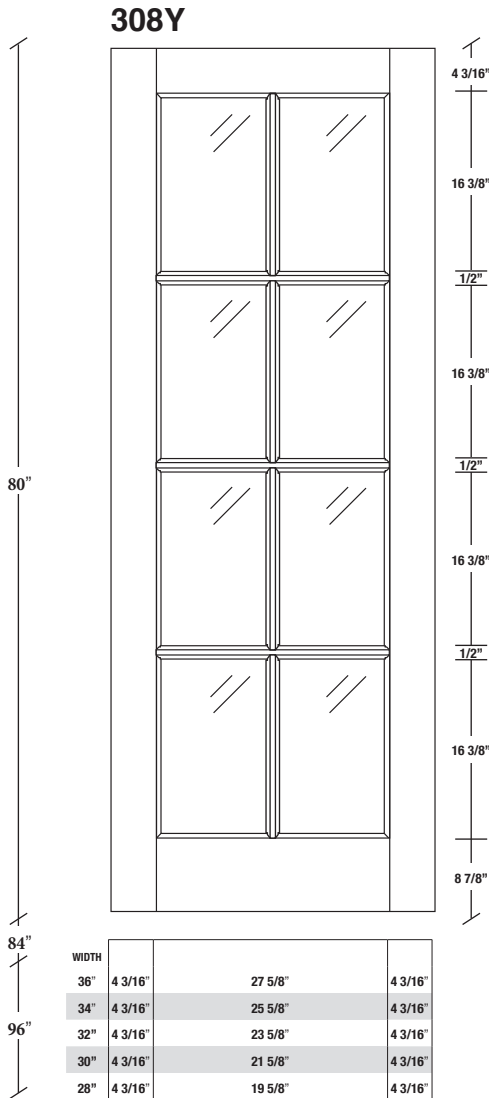

# Technical drawings 80" - 84" - 96"

French Door - U.S. specs

www.pbidoors.com

WIDTH			
36"	4 3/16"	27 5/8"	4 3/16"
34"	4 3/16"	25 5/8"	4 3/16"
32"	4 3/16"	23 5/8"	4 3/16"
30"	4 3/16"	21 5/8"	4 3/16"
28"	4 3/16"	19 5/8"	4 3/16"
26"	4 3/16"	17 5/8"	4 3/16"
24"	4 3/16"	15 5/8"	4 3/16"
22"	4 3/16"	13 5/8"	4 3/16"
20"	4 3/16"	11 5/8"	4 3/16"

FOR SMALLER SIZES REFER TO MODEL #304M P.227

WIDTH			
36"	4 3/16"	27 5/8"	4 3/16"
34"	4 3/16"	25 5/8"	4 3/16"
32"	4 3/16"	23 5/8"	4 3/16"
30"	4 3/16"	21 5/8"	4 3/16"
28"	4 3/16"	19 5/8"	4 3/16"
26"	4 3/16"	17 5/8"	4 3/16"
24"	4 3/16"	15 5/8"	4 3/16"
22"	4 3/16"	13 5/8"	4 3/16"
20"	4 3/16"	11 5/8"	4 3/16"

FOR SMALLER SIZES REFER TO MODEL #304M P.227

SIDERAIL

MUNTIN BAR