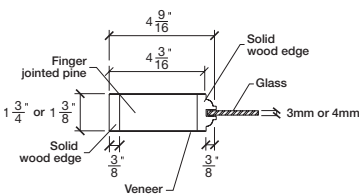

Technical drawings 80" - 84" - 96"

French Door - U.S. specs

www.pbidoors.com

WIDTH			
36"	4 3/16"	27 5/8"	4 3/16"
34"	4 3/16"	25 5/8"	4 3/16"
32"	4 3/16"	23 5/8"	4 3/16"
30"	4 3/16"	21 5/8"	4 3/16"
28"	4 3/16"	19 5/8"	4 3/16"
26"	4 3/16"	17 5/8"	4 3/16"
24"	4 3/16"	15 5/8"	4 3/16"
22"	4 3/16"	13 5/8"	4 3/16"
20"	4 3/16"	11 5/8"	4 3/16"

FOR SMALLER SIZES REFER TO MODEL #304M P.227

WIDTH			
36"	4 3/16"	27 5/8"	4 3/16"
34"	4 3/16"	25 5/8"	4 3/16"
32"	4 3/16"	23 5/8"	4 3/16"
30"	4 3/16"	21 5/8"	4 3/16"
28"	4 3/16"	19 5/8"	4 3/16"
26"	4 3/16"	17 5/8"	4 3/16"
24"	4 3/16"	15 5/8"	4 3/16"
22"	4 3/16"	13 5/8"	4 3/16"
20"	4 3/16"	11 5/8"	4 3/16"

FOR SMALLER SIZES REFER TO MODEL #304M P.227

WIDTH			
36"	4 3/16"	27 5/8"	4 3/16"
34"	4 3/16"	25 5/8"	4 3/16"
32"	4 3/16"	23 5/8"	4 3/16"
30"	4 3/16"	21 5/8"	4 3/16"
28"	4 3/16"	19 5/8"	4 3/16"
26"	4 3/16"	17 5/8"	4 3/16"
24"	4 3/16"	15 5/8"	4 3/16"
22"	4 3/16"	13 5/8"	4 3/16"
20"	4 3/16"	11 5/8"	4 3/16"

FOR SMALLER SIZES REFER TO MODEL #304M P.227

SIDERAIL