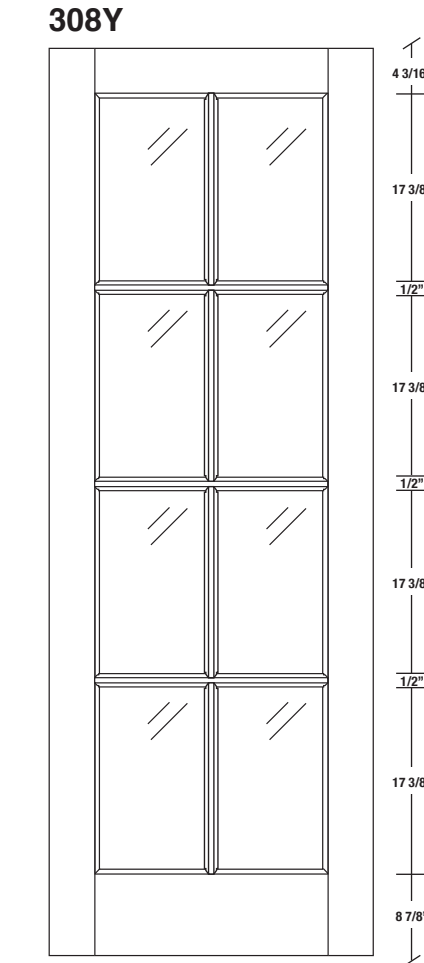

# Technical drawings 80" - 84" - 96"

French Door - U.S. specs

www.pbidoors.com

WIDTH			
36"	4 3/16"	27 5/8"	4 3/16"
34"	4 3/16"	25 5/8"	4 3/16"
32"	4 3/16"	23 5/8"	4 3/16"
30"	4 3/16"	21 5/8"	4 3/16"
28"	4 3/16"	19 5/8"	4 3/16"
26"	4 3/16"	17 5/8"	4 3/16"
24"	4 3/16"	15 5/8"	4 3/16"
22"	4 3/16"	13 5/8"	4 3/16"
20"	4 3/16"	11 5/8"	4 3/16"

FOR SMALLER SIZES REFER TO MODEL #304M P.227

WIDTH			
36"	4 3/16"	27 5/8"	4 3/16"
34"	4 3/16"	25 5/8"	4 3/16"
32"	4 3/16"	23 5/8"	4 3/16"
30"	4 3/16"	21 5/8"	4 3/16"
28"	4 3/16"	19 5/8"	4 3/16"
26"	4 3/16"	17 5/8"	4 3/16"
24"	4 3/16"	15 5/8"	4 3/16"
22"	4 3/16"	13 5/8"	4 3/16"
20"	4 3/16"	11 5/8"	4 3/16"