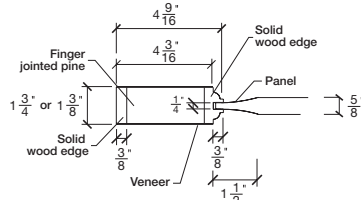

Technical drawings 6/8 - 7/0 - 8/0

French Door - U.S. specs

www.pbidoors.com

SIDERAIL

MUNTIN BAR

SIDERAIL

5/8" PANEL

* Wood veneer on stain grade doors only