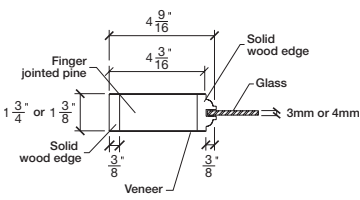

Technical drawings 6/8 - 7/0 - 8/0

French Door - U.S. specs

www.pbidoors.com

SIDERAIL

MUNTIN BAR

SIDERAIL

5/8" PANEL

* Wood veneer on stain grade doors only