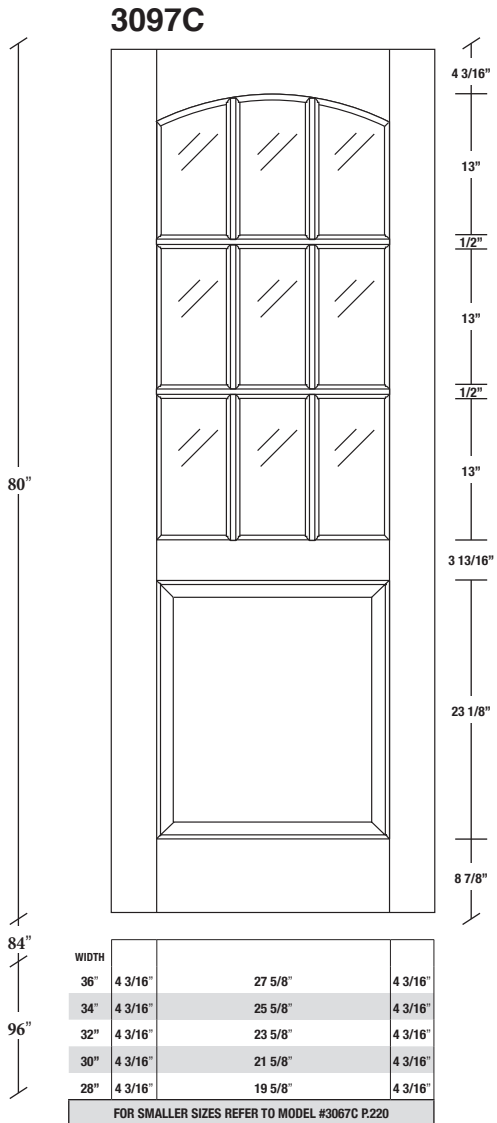

Technical drawings 6/8 - 7/0 - 8/0

French Door - U.S. specs

www.pbidoors.com

SIDERAIL

MUNTIN BAR

SIDERAIL

5/8" PANEL

* Wood veneer on stain grade doors only