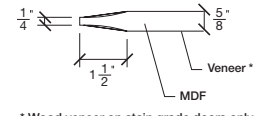

Technical drawings 6/8 - 7/0 - 8/0

French Door - U.S. specs

www.pbidoors.com

SIDERAIL

MUNTIN BAR

SIDERAIL

5/8" PANEL

* Wood veneer on stain grade doors only