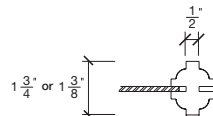

Technical drawings 6/8 - 7/0 - 8/0

French Door - U.S. specs

www.pbidoors.com

SIDERAIL

MUNTIN BAR

SIDERAIL

5/8" PANEL

* Wood veneer on stain grade doors only