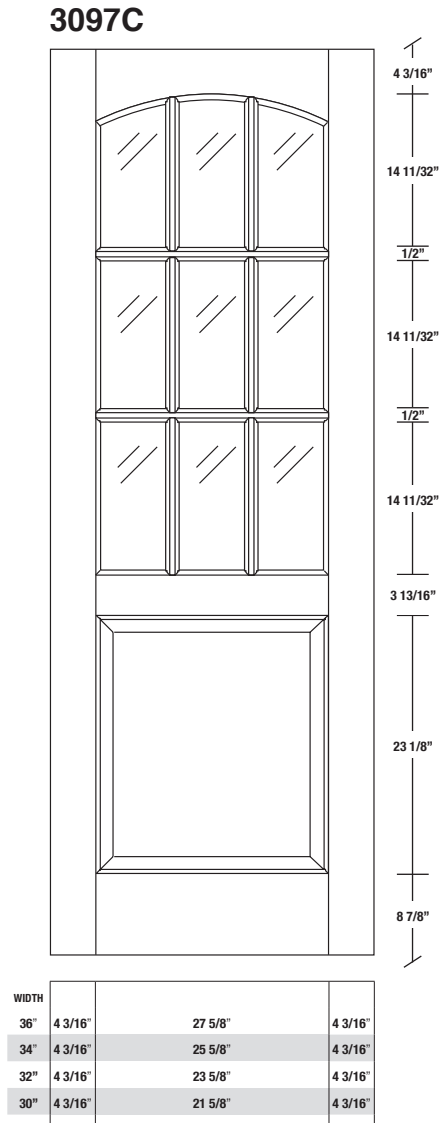

Technical drawings 6/8 - 7/0 - 8/0

French Door - U.S. specs

www.pbidoors.com

SIDERAIL

MUNTIN BAR

SIDERAIL

5/8" PANEL

* Wood veneer on stain grade doors only