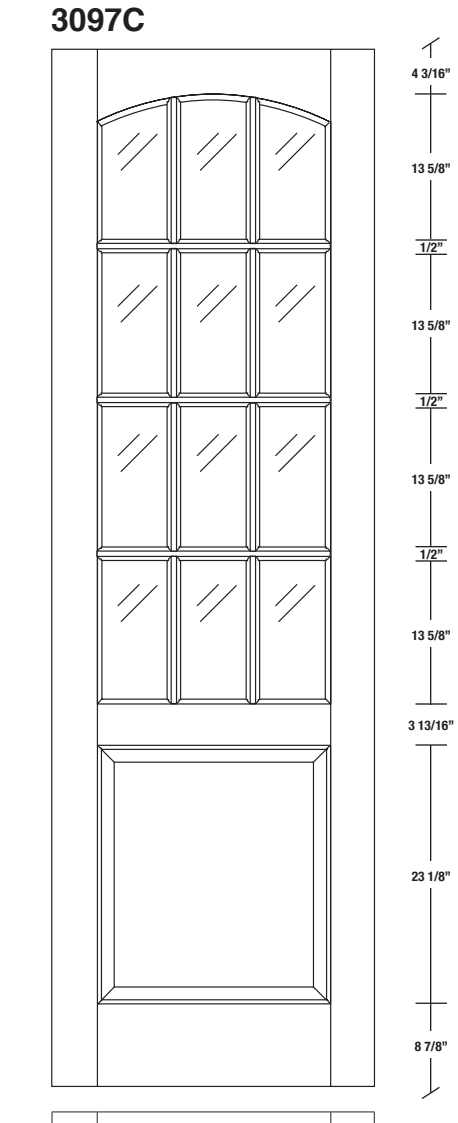

Technical drawings 6/8 - 7/0 - 8/0

French Door - U.S. specs

www.pbidoors.com

SIDERAIL

MUNTIN BAR

SIDERAIL

5/8" PANEL

* Wood veneer on stain grade doors only