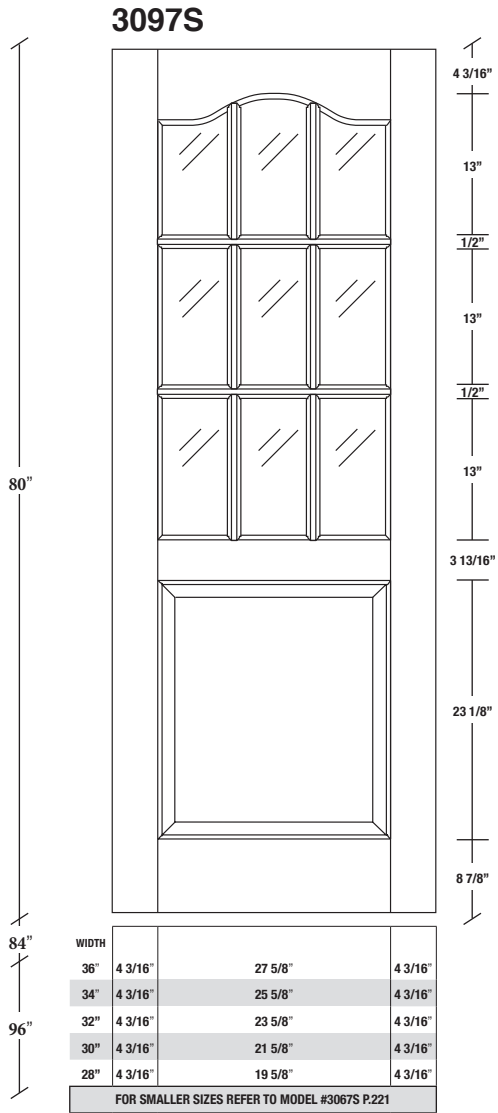

Technical drawings 6/8 - 7/0 - 8/0

French Door - U.S. specs

www.pbidoors.com

SIDERAIL

MUNTIN BAR

SIDERAIL

5/8" PANEL

* Wood veneer on stain grade doors only