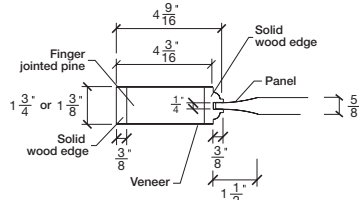

Technical drawings 6/8 - 7/0 - 8/0

French Door - U.S. specs

www.pbidoors.com

SIDERAIL

MUNTIN BAR

SIDERAIL

5/8" PANEL

* Wood veneer on stain grade doors only