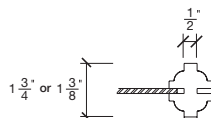

Technical drawings 6/8 - 7/0 - 8/0

French Door - U.S. specs

www.pbidoors.com

SIDERAIL

MUNTIN BAR

SIDERAIL

5/8" PANEL

* Wood veneer on stain grade doors only