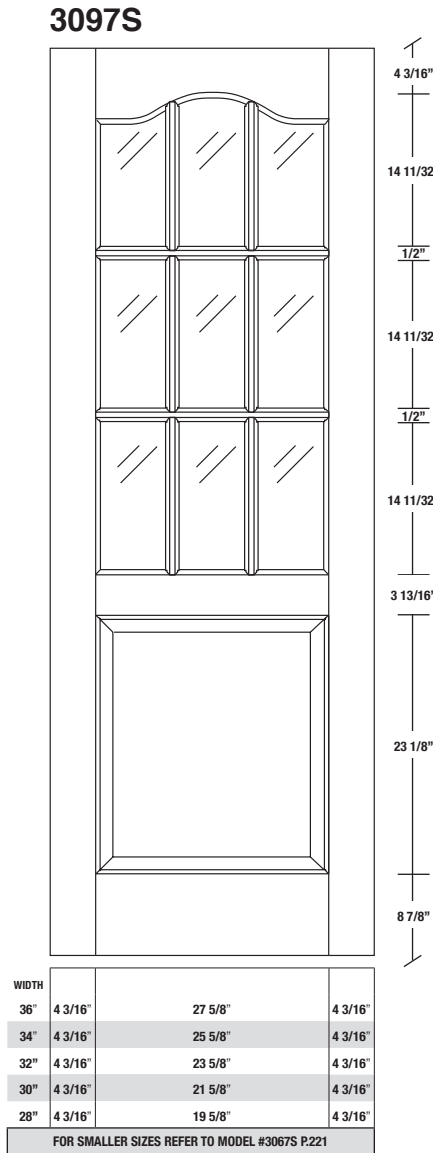

Technical drawings 6/8 - 7/0 - 8/0

French Door - U.S. specs

www.pbidoors.com

SIDERAIL

MUNTIN BAR

SIDERAIL

5/8" PANEL

* Wood veneer on stain grade doors only