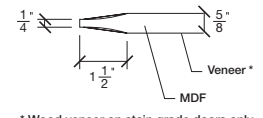

Technical drawings 6/8 - 7/0 - 8/0

French Door - U.S. specs

www.pbidoors.com

SIDERAIL

MUNTIN BAR

SIDERAIL

5/8" PANEL

* Wood veneer on stain grade doors only