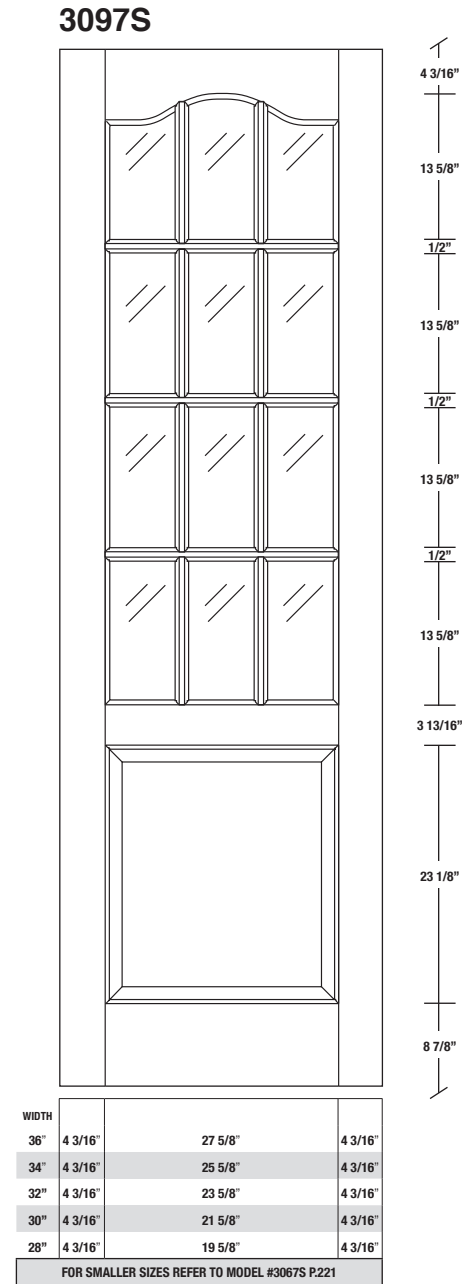

Technical drawings 6/8 - 7/0 - 8/0

French Door - U.S. specs

www.pbidoors.com

SIDERAIL

MUNTIN BAR

SIDERAIL

5/8" PANEL

* Wood veneer on stain grade doors only