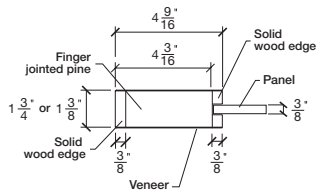

Technical drawings 6/8 - 7/0 - 8/0

Shaker Panel Door - U.S. specs

www.pbidoors.com

WIDTH			
36"	4 9/16"	26 7/8"	4 9/16"
34"	4 9/16"	24 7/8"	4 9/16"
32"	4 9/16"	22 7/8"	4 9/16"
30"	4 9/16"	20 7/8"	4 9/16"
28"	4 9/16"	18 7/8"	4 9/16"
26"	4 9/16"	16 7/8"	4 9/16"
24"	4 9/16"	14 7/8"	4 9/16"
22"	4 9/16"	12 7/8"	4 9/16"
20"	4 9/16"	10 7/8"	4 9/16"
18"	4 9/16"	8 7/8"	4 9/16"
16"	4 9/16"	6 7/8"	4 9/16"
15"	2 7/16"	10 1/8"	2 7/16"
14"	2 7/16"	9 1/8"	2 7/16"
12"	2 7/16"	7 1/8"	2 7/16"

WIDTH			
36"	4 9/16"	26 7/8"	4 9/16"
34"	4 9/16"	24 7/8"	4 9/16"
32"	4 9/16"	22 7/8"	4 9/16"
30"	4 9/16"	20 7/8"	4 9/16"
28"	4 9/16"	18 7/8"	4 9/16"
26"	4 9/16"	16 7/8"	4 9/16"
24"	4 9/16"	14 7/8"	4 9/16"
22"	4 9/16"	12 7/8"	4 9/16"
20"	4 9/16"	10 7/8"	4 9/16"
18"	4 9/16"	8 7/8"	4 9/16"
16"	4 9/16"	6 7/8"	4 9/16"
15"	2 7/16"	10 1/8"	2 7/16"
14"	2 7/16"	9 1/8"	2 7/16"
12"	2 7/16"	7 1/8"	2 7/16"