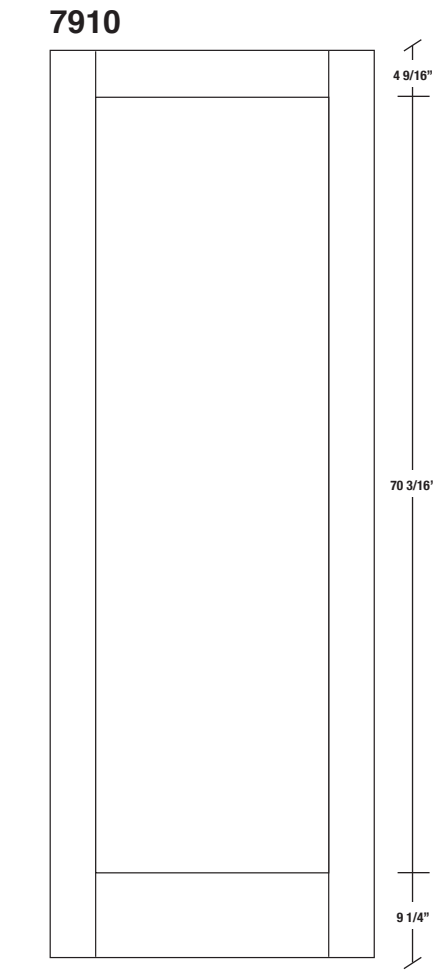

Technical drawings 6/8 - 7/0 - 8/0

Shaker Panel Door - U.S. specs

www.pbidoors.com

WIDTH			
36"	4 9/16"	26 7/8"	4 9/16"
34"	4 9/16"	24 7/8"	4 9/16"
32"	4 9/16"	22 7/8"	4 9/16"
30"	4 9/16"	20 7/8"	4 9/16"
28"	4 9/16"	18 7/8"	4 9/16"
26"	4 9/16"	16 7/8"	4 9/16"
24"	4 9/16"	14 7/8"	4 9/16"
22"	4 9/16"	12 7/8"	4 9/16"
20"	4 9/16"	10 7/8"	4 9/16"
18"	4 9/16"	8 7/8"	4 9/16"
16"	4 9/16"	6 7/8"	4 9/16"
15"	2 7/16"	10 1/8"	2 7/16"
14"	2 7/16"	9 1/8"	2 7/16"
12"	2 7/16"	7 1/8"	2 7/16"

WIDTH			
36"	4 9/16"	26 7/8"	4 9/16"
34"	4 9/16"	24 7/8"	4 9/16"
32"	4 9/16"	22 7/8"	4 9/16"
30"	4 9/16"	20 7/8"	4 9/16"
28"	4 9/16"	18 7/8"	4 9/16"
26"	4 9/16"	16 7/8"	4 9/16"
24"	4 9/16"	14 7/8"	4 9/16"
22"	4 9/16"	12 7/8"	4 9/16"
20"	4 9/16"	10 7/8"	4 9/16"
18"	4 9/16"	8 7/8"	4 9/16"
16"	4 9/16"	6 7/8"	4 9/16"
15"	2 7/16"	10 1/8"	2 7/16"
14"	2 7/16"	9 1/8"	2 7/16"
12"	2 7/16"	7 1/8"	2 7/16"