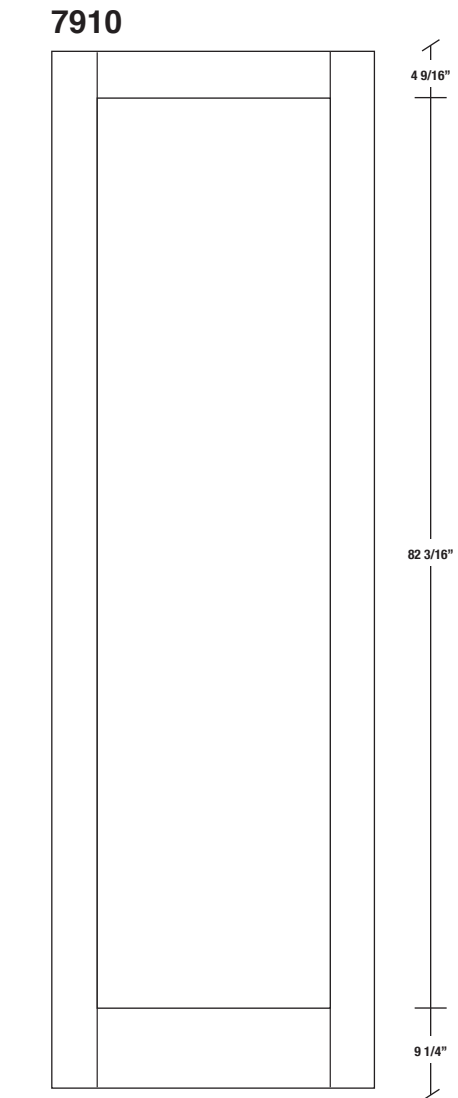

Technical drawings 6/8 - 7/0 - 8/0

Shaker Panel Door - U.S. specs

www.pbidoors.com

WIDTH			
36"	4 9/16"	26 7/8"	4 9/16"
34"	4 9/16"	24 7/8"	4 9/16"
32"	4 9/16"	22 7/8"	4 9/16"
30"	4 9/16"	20 7/8"	4 9/16"
28"	4 9/16"	18 7/8"	4 9/16"
26"	4 9/16"	16 7/8"	4 9/16"
24"	4 9/16"	14 7/8"	4 9/16"
22"	4 9/16"	12 7/8"	4 9/16"
20"	4 9/16"	10 7/8"	4 9/16"
18"	4 9/16"	8 7/8"	4 9/16"
16"	4 9/16"	6 7/8"	4 9/16"
15"	2 7/16"	10 1/8"	2 7/16"
14"	2 7/16"	9 1/8"	2 7/16"
12"	2 7/16"	7 1/8"	2 7/16"

WIDTH			
36"	4 9/16"	26 7/8"	4 9/16"
34"	4 9/16"	24 7/8"	4 9/16"
32"	4 9/16"	22 7/8"	4 9/16"
30"	4 9/16"	20 7/8"	4 9/16"
28"	4 9/16"	18 7/8"	4 9/16"
26"	4 9/16"	16 7/8"	4 9/16"
24"	4 9/16"	14 7/8"	4 9/16"
22"	4 9/16"	12 7/8"	4 9/16"
20"	4 9/16"	10 7/8"	4 9/16"
18"	4 9/16"	8 7/8"	4 9/16"
16"	4 9/16"	6 7/8"	4 9/16"
15"	2 7/16"	10 1/8"	2 7/16"
14"	2 7/16"	9 1/8"	2 7/16"
12"	2 7/16"	7 1/8"	2 7/16"