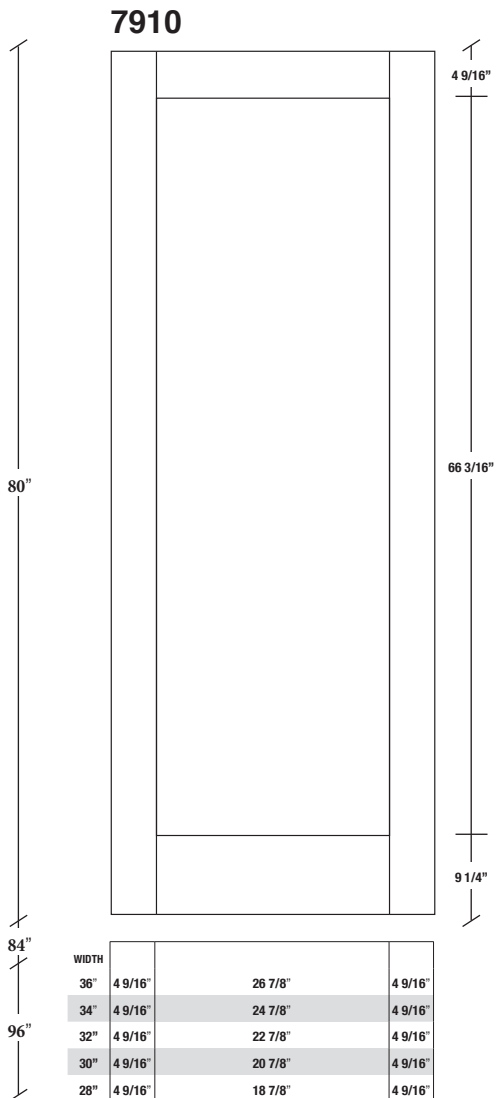

Technical drawings 6/8 - 7/0 - 8/0

Shaker Panel Door - U.S. specs

www.pbidoors.com

WIDTH			
36"	4 9/16"	26 7/8"	4 9/16"
34"	4 9/16"	24 7/8"	4 9/16"
32"	4 9/16"	22 7/8"	4 9/16"
30"	4 9/16"	20 7/8"	4 9/16"
28"	4 9/16"	18 7/8"	4 9/16"
26"	4 9/16"	16 7/8"	4 9/16"
24"	4 9/16"	14 7/8"	4 9/16"
22"	4 9/16"	12 7/8"	4 9/16"
20"	4 9/16"	10 7/8"	4 9/16"
18"	4 9/16"	8 7/8"	4 9/16"
16"	4 9/16"	6 7/8"	4 9/16"
15"	2 7/16"	10 1/8"	2 7/16"
14"	2 7/16"	9 1/8"	2 7/16"
12"	2 7/16"	7 1/8"	2 7/16"

WIDTH			
36"	4 9/16"	26 7/8"	4 9/16"
34"	4 9/16"	24 7/8"	4 9/16"
32"	4 9/16"	22 7/8"	4 9/16"
30"	4 9/16"	20 7/8"	4 9/16"
28"	4 9/16"	18 7/8"	4 9/16"
26"	4 9/16"	16 7/8"	4 9/16"
24"	4 9/16"	14 7/8"	4 9/16"
22"	4 9/16"	12 7/8"	4 9/16"
20"	4 9/16"	10 7/8"	4 9/16"
18"	4 9/16"	8 7/8"	4 9/16"
16"	4 9/16"	6 7/8"	4 9/16"
15"	2 7/16"	10 1/8"	2 7/16"
14"	2 7/16"	9 1/8"	2 7/16"
12"	2 7/16"	7 1/8"	2 7/16"