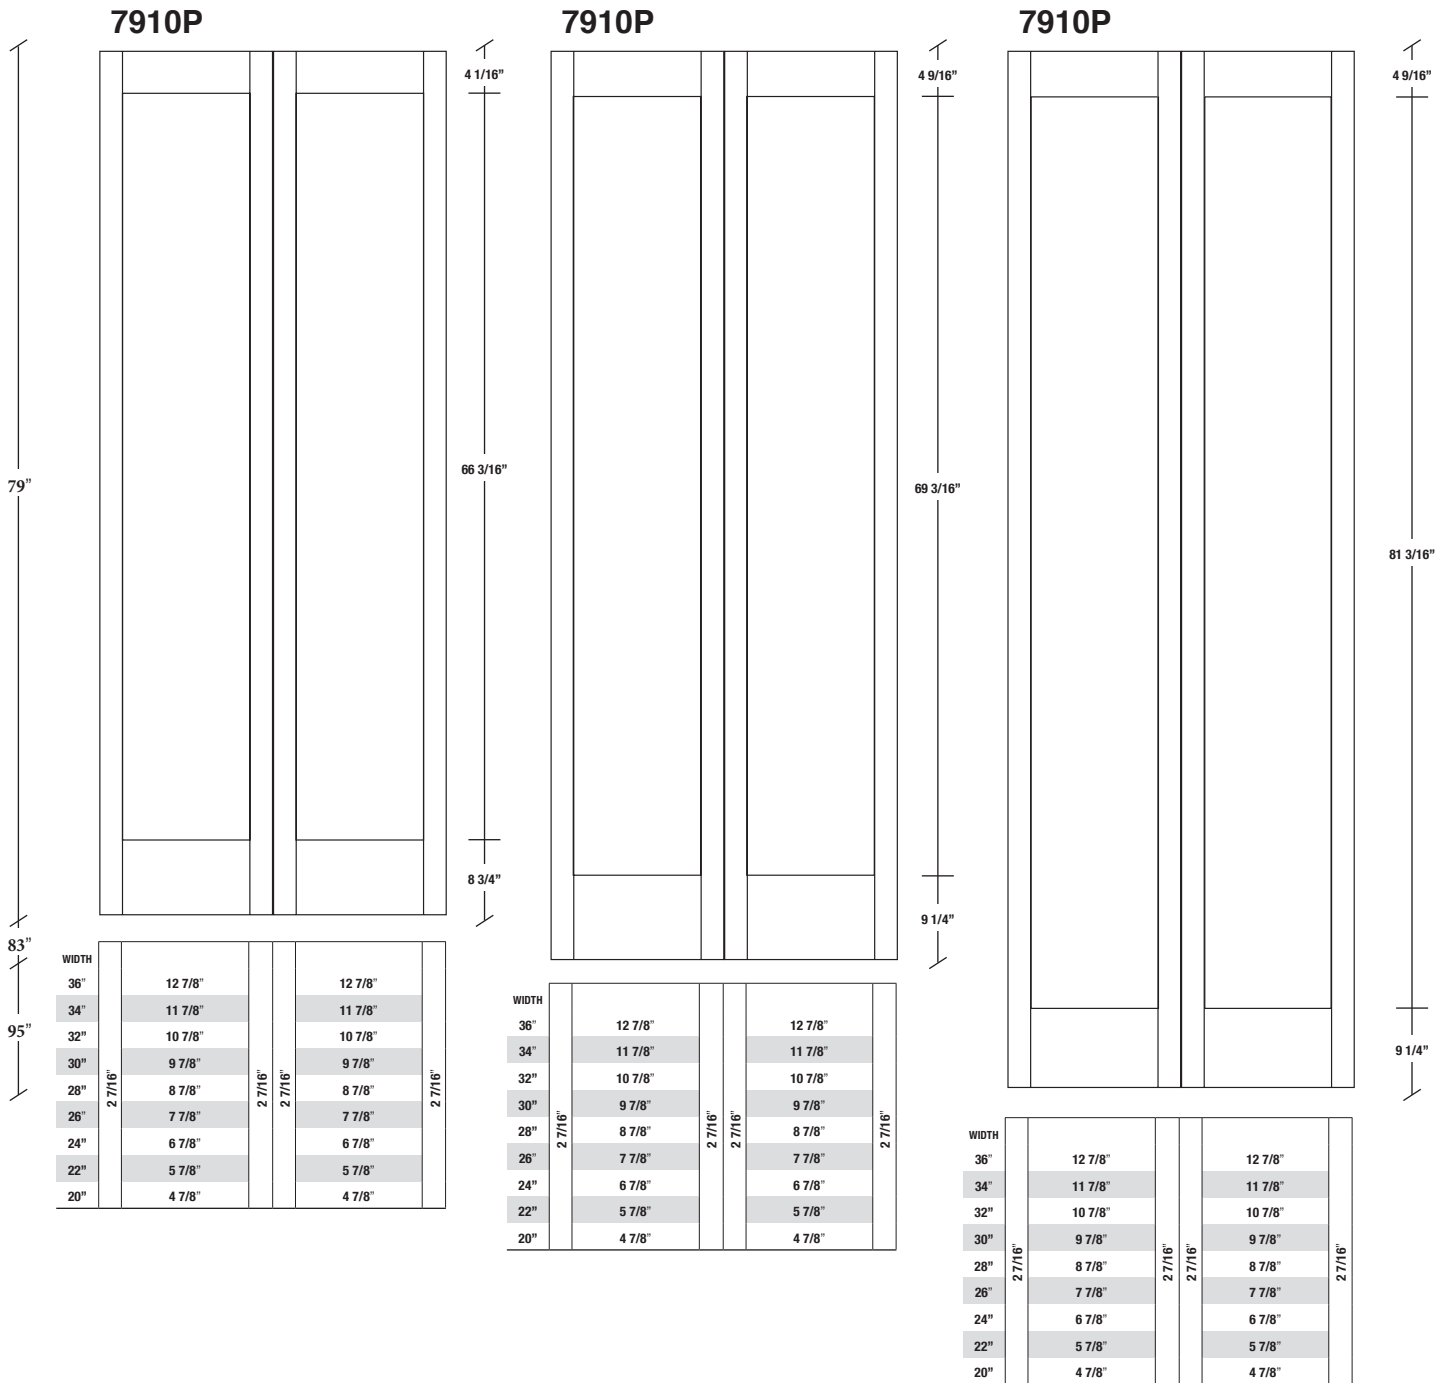

Technical drawings 6/7 - 6/11 - 7/11

Shaker Bifold Panel Door - U.S. specs

www.pbidoors.com

1 003 SHAKER SIDERAIL