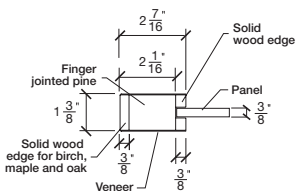

Technical drawings 6/7 - 6/11 - 7/11

Shaker Bifold Panel Door - U.S. specs

www.pbidoors.com

1 003 SHAKER SIDERAIL