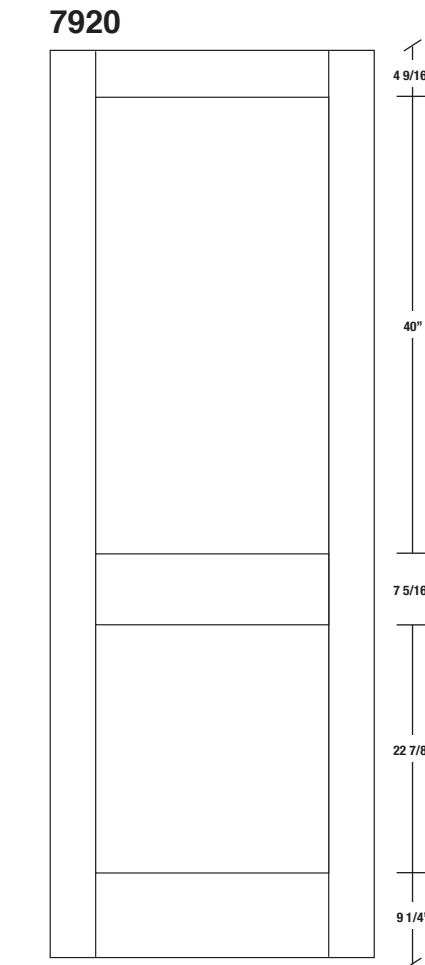

# Technical drawings 6/8 - 7/0 - 8/0

Shaker Panel Door - U.S. specs

www.pbidoors.com

SHAKER SIDERAIL