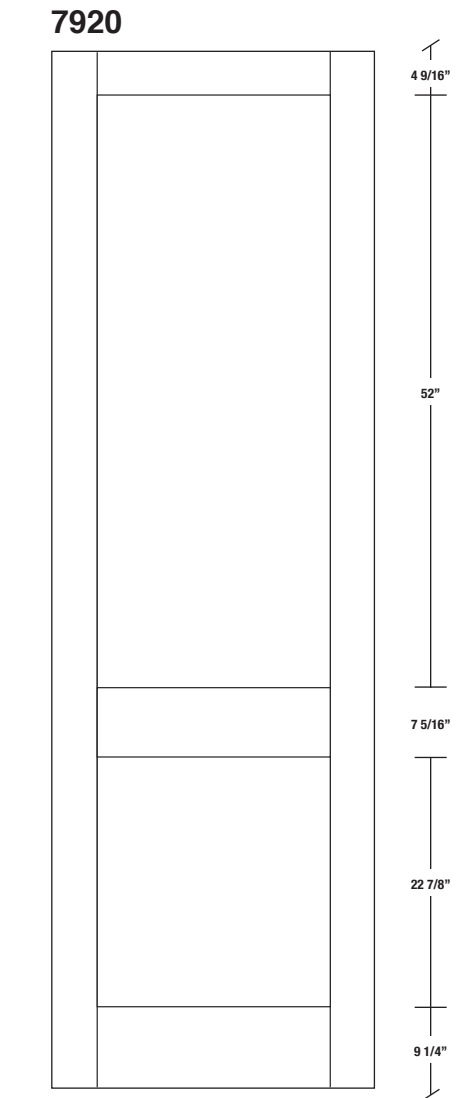

# Technical drawings 6/8 - 7/0 - 8/0

Shaker Panel Door - U.S. specs

www.pbidoors.com

SHAKER SIDERAIL