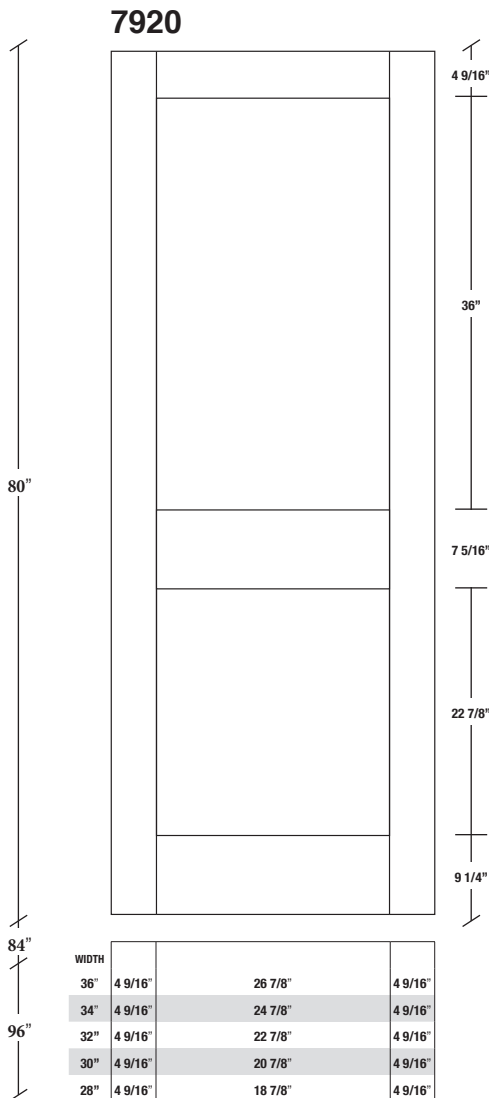

# Technical drawings 6/8 - 7/0 - 8/0

Shaker Panel Door - U.S. specs

www.pbidoors.com

SHAKER SIDERAIL