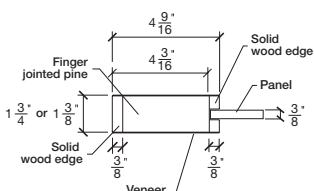

# Technical drawings 6/8 - 7/0 - 8/0

Shaker Panel Door - U.S. specs

www.pbidoors.com

SHAKER SIDERAIL