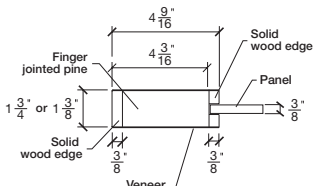

# Technical drawings 80" - 84" - 96"

Shaker French Door - U.S. specs

www.pbidoors.com

SHAKER SIDERAIL

April 2018 (revision 01)