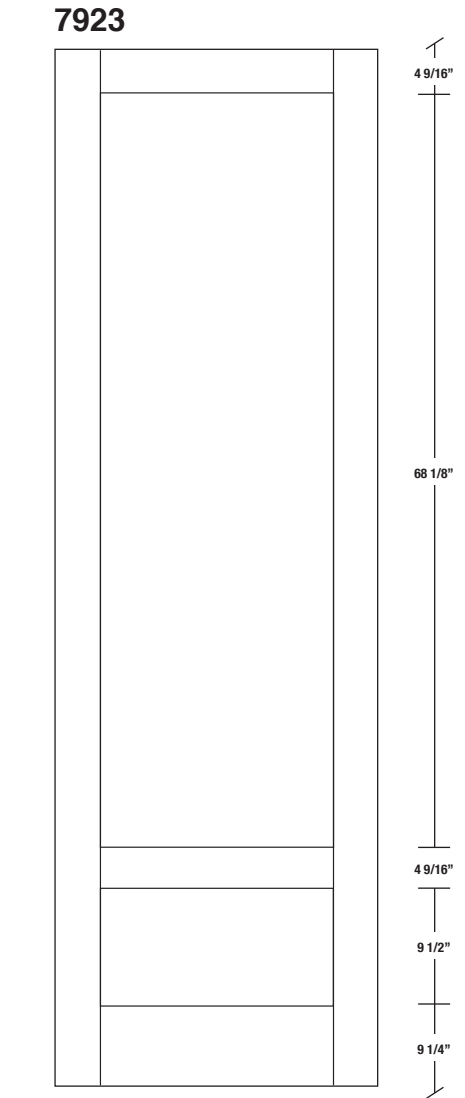

# Technical drawings 80" - 84" - 96"

Shaker French Door - U.S. specs

www.pbidoors.com

SHAKER SIDERAIL

April 2018 (revision 01)