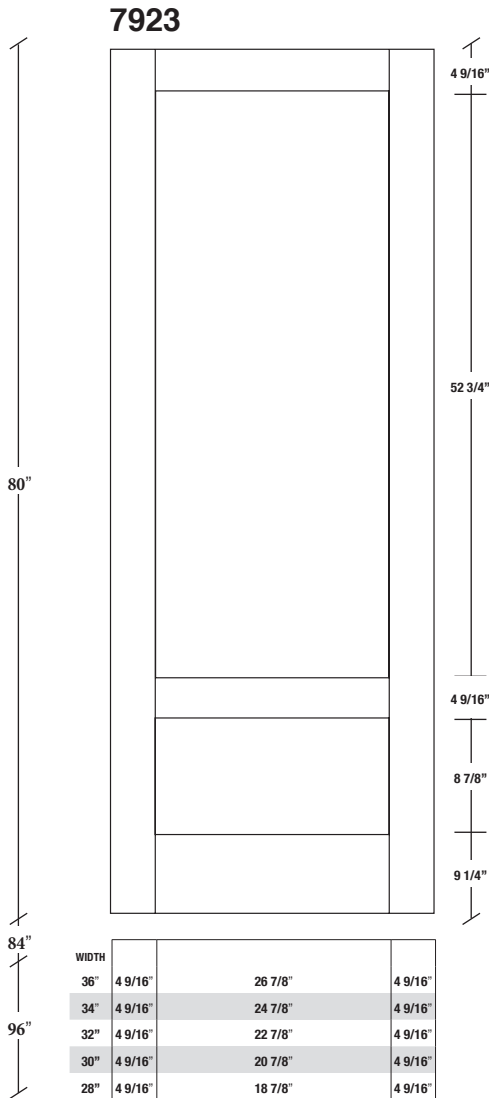

# Technical drawings 80" - 84" - 96"

Shaker French Door - U.S. specs

www.pbidoors.com

SHAKER SIDERAIL

April 2018 (revision 01)