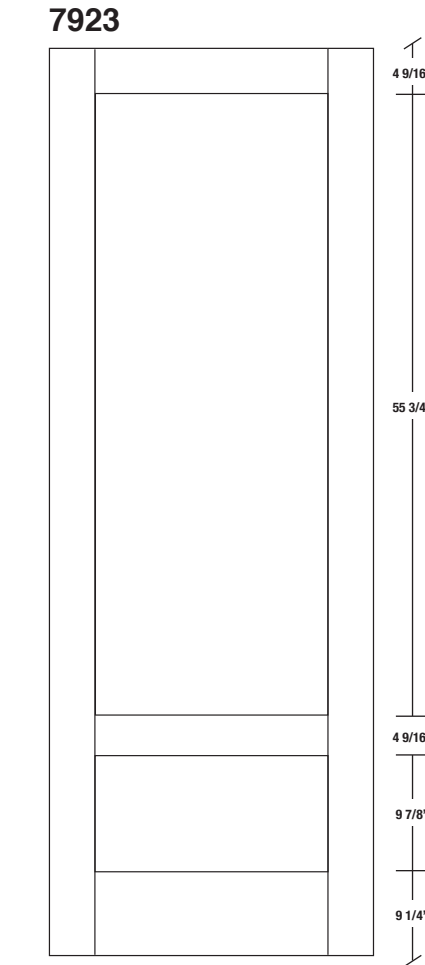

# Technical drawings 80" - 84" - 96"

Shaker French Door - U.S. specs

www.pbidoors.com

SHAKER SIDERAIL

April 2018 (revision 01)