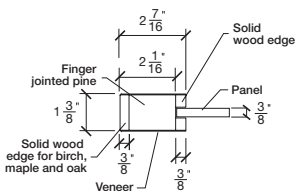

# Technical drawings 79" - 84" - 96"

Shaker Bifold Panel Door - U.S. specs

www.pbidoors.com

1 3/8" SHAKER SIDERAIL