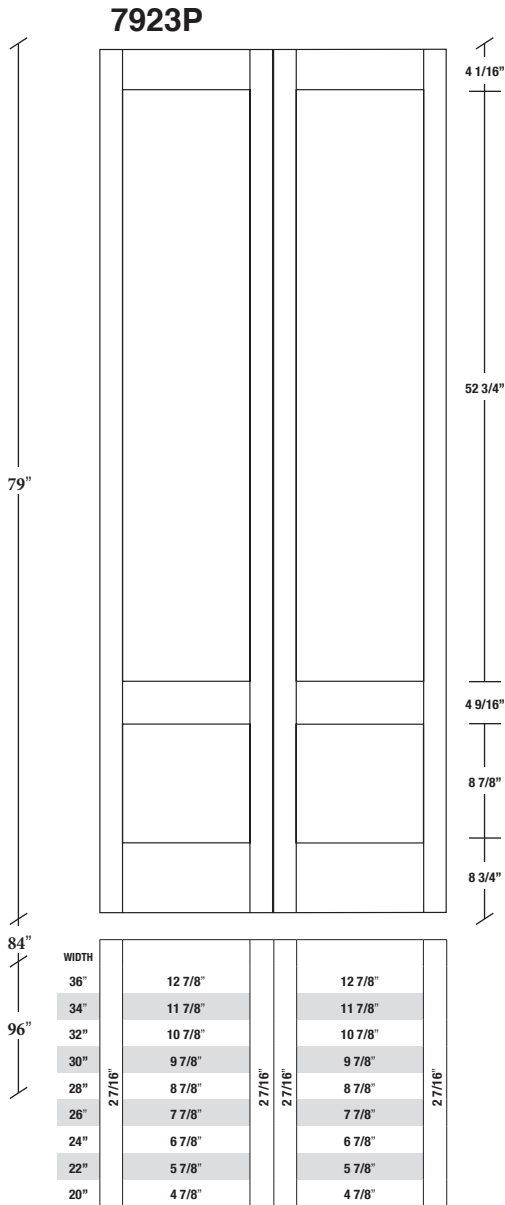

# Technical drawings 79" - 84" - 96"

Shaker Bifold Panel Door - U.S. specs

www.pbidoors.com

1 3/8" SHAKER SIDERAIL