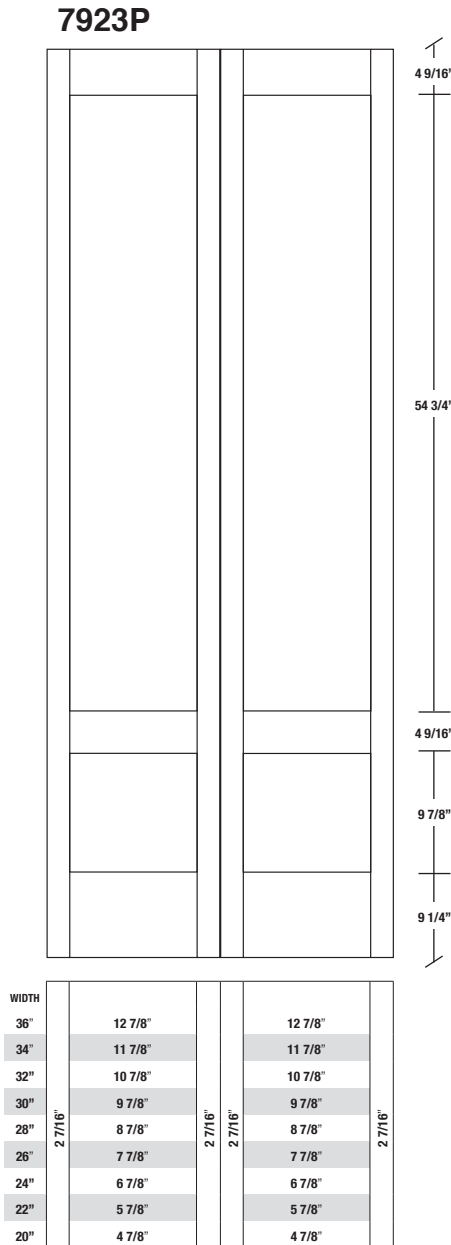

# Technical drawings 79" - 84" - 96"

Shaker Bifold Panel Door - U.S. specs

www.pbidoors.com

1 3/8" SHAKER SIDERAIL