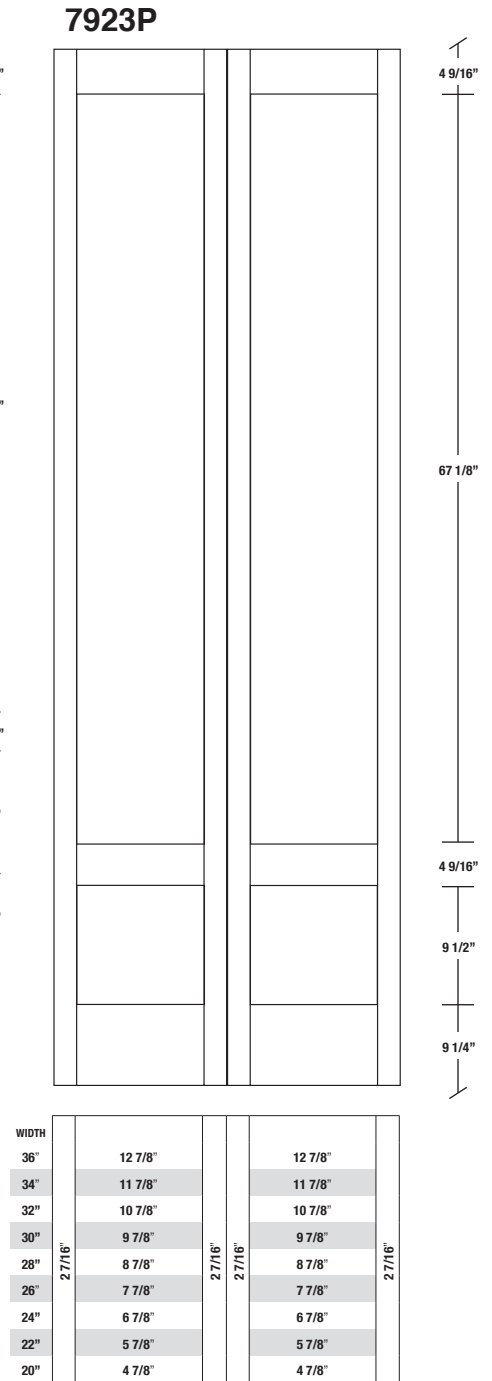

# Technical drawings 79" - 84" - 96"

Shaker Bifold Panel Door - U.S. specs

www.pbidoors.com

1 3/8" SHAKER SIDERAIL