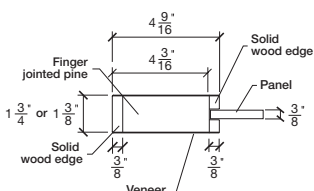

Technical drawings 6/8 - 7/0 - 8/0

Shaker Panel Door - U.S. specs

www.pbidoors.com

SHAKER SIDERAIL