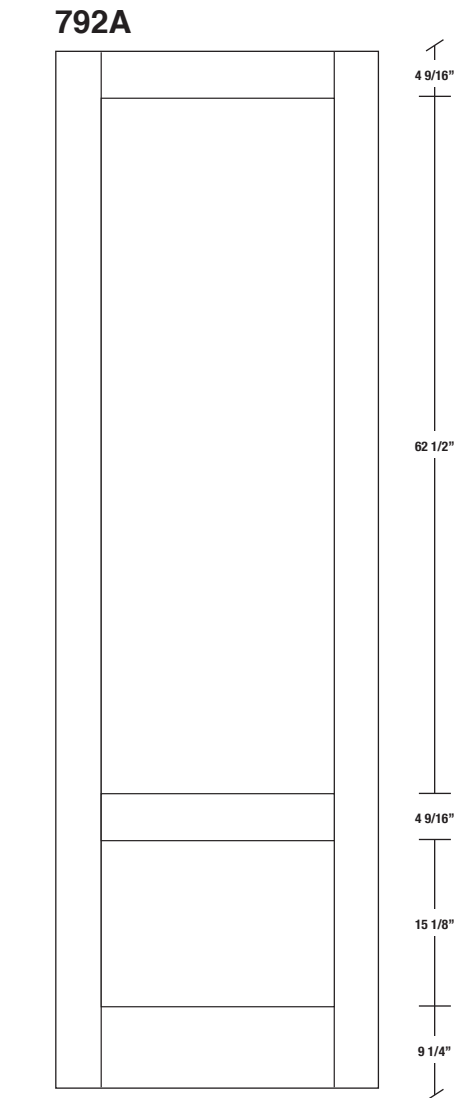

Technical drawings 6/8 - 7/0 - 8/0

Shaker Panel Door - U.S. specs

www.pbidoors.com

SHAKER SIDERAIL