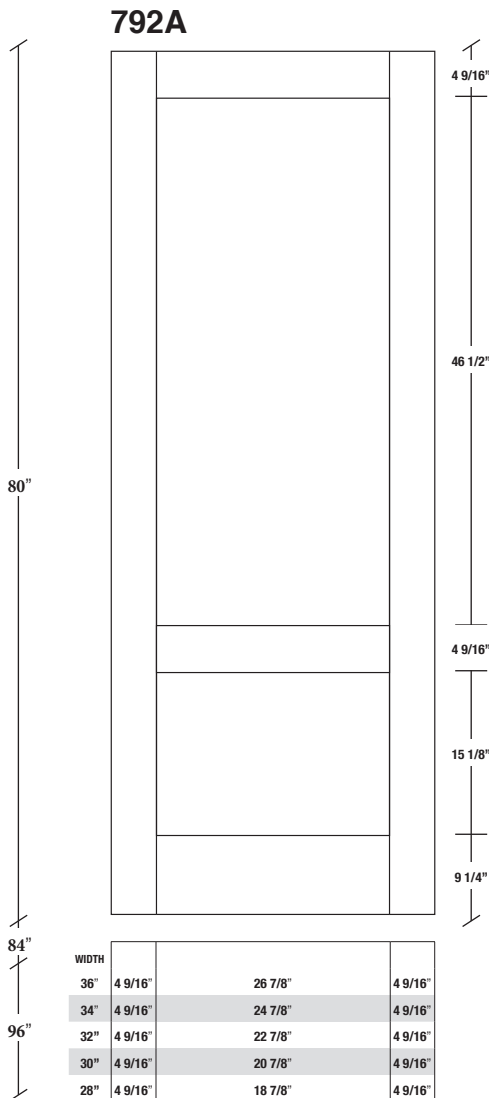

Technical drawings 6/8 - 7/0 - 8/0

Shaker Panel Door - U.S. specs

www.pbidoors.com

SHAKER SIDERAIL