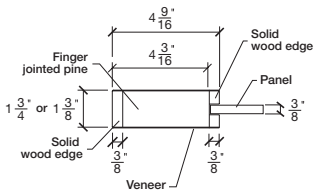

Technical drawings 6/8 - 7/0 - 8/0

Shaker Panel Door - U.S. specs

www.pbidoors.com

WIDTH			
36"	4 9/16"	26 7/8"	4 9/16"
34"	4 9/16"	24 7/8"	4 9/16"
32"	4 9/16"	22 7/8"	4 9/16"
30"	4 9/16"	20 7/8"	4 9/16"
28"	4 9/16"	18 7/8"	4 9/16"
26"	4 9/16"	16 7/8"	4 9/16"
24"	4 9/16"	14 7/8"	4 9/16"
22"	4 9/16"	12 7/8"	4 9/16"
20"	4 9/16"	10 7/8"	4 9/16"
18"	4 9/16"	8 7/8"	4 9/16"
16"	4 9/16"	6 7/8"	4 9/16"
15"	2 7/16"	10 1/8"	2 7/16"
14"	2 7/16"	9 1/8"	2 7/16"
12"	2 7/16"	7 1/8"	2 7/16"

WIDTH			
36"	4 9/16"	26 7/8"	4 9/16"
34"	4 9/16"	24 7/8"	4 9/16"
32"	4 9/16"	22 7/8"	4 9/16"
30"	4 9/16"	20 7/8"	4 9/16"
28"	4 9/16"	18 7/8"	4 9/16"
26"	4 9/16"	16 7/8"	4 9/16"
24"	4 9/16"	14 7/8"	4 9/16"
22"	4 9/16"	12 7/8"	4 9/16"
20"	4 9/16"	10 7/8"	4 9/16"
18"	4 9/16"	8 7/8"	4 9/16"
16"	4 9/16"	6 7/8"	4 9/16"
15"	2 7/16"	10 1/8"	2 7/16"
14"	2 7/16"	9 1/8"	2 7/16"
12"	2 7/16"	7 1/8"	2 7/16"