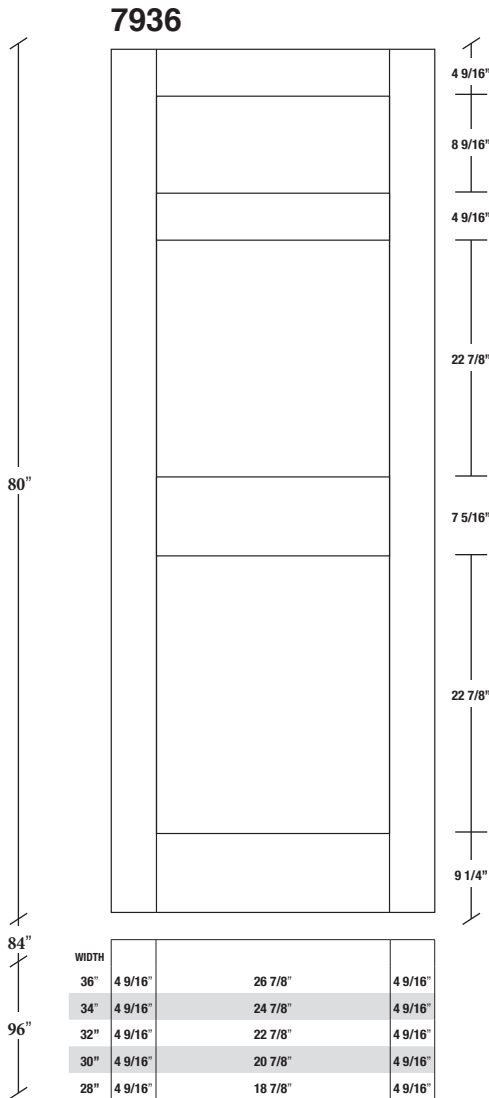

# Technical drawings 6/8 - 7/0 - 8/0

Shaker Panel Door - U.S. specs

www.pbidoors.com

WIDTH			
36"	4 9/16"	26 7/8"	4 9/16"
34"	4 9/16"	24 7/8"	4 9/16"
32"	4 9/16"	22 7/8"	4 9/16"
30"	4 9/16"	20 7/8"	4 9/16"
28"	4 9/16"	18 7/8"	4 9/16"
26"	4 9/16"	16 7/8"	4 9/16"
24"	4 9/16"	14 7/8"	4 9/16"
22"	4 9/16"	12 7/8"	4 9/16"
20"	4 9/16"	10 7/8"	4 9/16"
18"	4 9/16"	8 7/8"	4 9/16"
16"	4 9/16"	6 7/8"	4 9/16"
15"	2 7/16"	10 1/8"	2 7/16"
14"	2 7/16"	9 1/8"	2 7/16"
12"	2 7/16"	7 1/8"	2 7/16"

WIDTH			
36"	4 9/16"	26 7/8"	4 9/16"
34"	4 9/16"	24 7/8"	4 9/16"
32"	4 9/16"	22 7/8"	4 9/16"
30"	4 9/16"	20 7/8"	4 9/16"
28"	4 9/16"	18 7/8"	4 9/16"
26"	4 9/16"	16 7/8"	4 9/16"
24"	4 9/16"	14 7/8"	4 9/16"
22"	4 9/16"	12 7/8"	4 9/16"
20"	4 9/16"	10 7/8"	4 9/16"
18"	4 9/16"	8 7/8"	4 9/16"
16"	4 9/16"	6 7/8"	4 9/16"
15"	2 7/16"	10 1/8"	2 7/16"
14"	2 7/16"	9 1/8"	2 7/16"
12"	2 7/16"	7 1/8"	2 7/16"