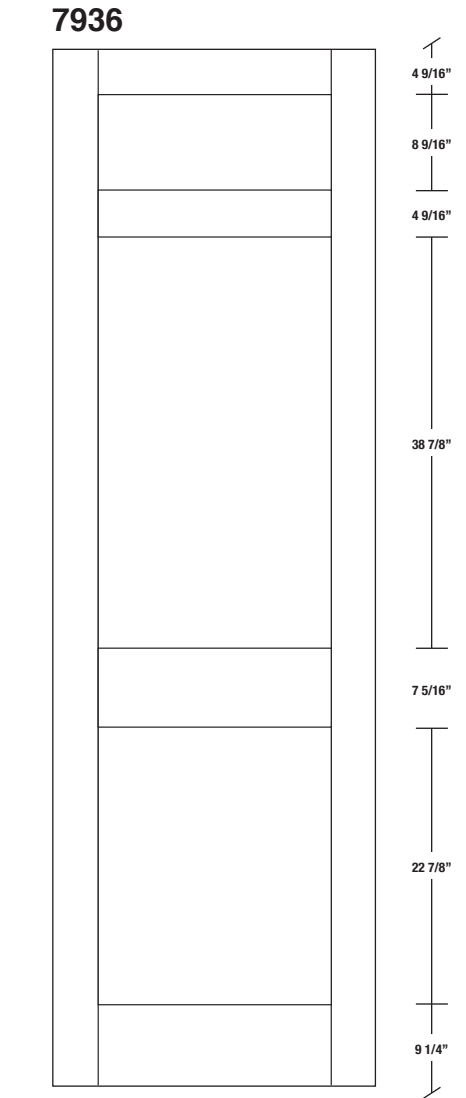

# Technical drawings 6/8 - 7/0 - 8/0

Shaker Panel Door - U.S. specs

www.pbidoors.com

WIDTH			
36"	4 9/16"	26 7/8"	4 9/16"
34"	4 9/16"	24 7/8"	4 9/16"
32"	4 9/16"	22 7/8"	4 9/16"
30"	4 9/16"	20 7/8"	4 9/16"
28"	4 9/16"	18 7/8"	4 9/16"
26"	4 9/16"	16 7/8"	4 9/16"
24"	4 9/16"	14 7/8"	4 9/16"
22"	4 9/16"	12 7/8"	4 9/16"
20"	4 9/16"	10 7/8"	4 9/16"
18"	4 9/16"	8 7/8"	4 9/16"
16"	4 9/16"	6 7/8"	4 9/16"
15"	2 7/16"	10 1/8"	2 7/16"
14"	2 7/16"	9 1/8"	2 7/16"
12"	2 7/16"	7 1/8"	2 7/16"

WIDTH			
36"	4 9/16"	26 7/8"	4 9/16"
34"	4 9/16"	24 7/8"	4 9/16"
32"	4 9/16"	22 7/8"	4 9/16"
30"	4 9/16"	20 7/8"	4 9/16"
28"	4 9/16"	18 7/8"	4 9/16"
26"	4 9/16"	16 7/8"	4 9/16"
24"	4 9/16"	14 7/8"	4 9/16"
22"	4 9/16"	12 7/8"	4 9/16"
20"	4 9/16"	10 7/8"	4 9/16"
18"	4 9/16"	8 7/8"	4 9/16"
16"	4 9/16"	6 7/8"	4 9/16"
15"	2 7/16"	10 1/8"	2 7/16"
14"	2 7/16"	9 1/8"	2 7/16"
12"	2 7/16"	7 1/8"	2 7/16"