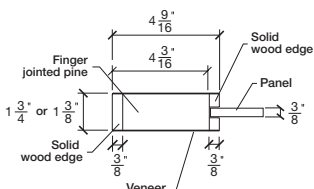

# Technical drawings 6/8 - 7/0 - 8/0

Shaker Panel Door - U.S. specs

www.pbidoors.com

WIDTH			
36"	4 9/16"	26 7/8"	4 9/16"
34"	4 9/16"	24 7/8"	4 9/16"
32"	4 9/16"	22 7/8"	4 9/16"
30"	4 9/16"	20 7/8"	4 9/16"
28"	4 9/16"	18 7/8"	4 9/16"
26"	4 9/16"	16 7/8"	4 9/16"
24"	4 9/16"	14 7/8"	4 9/16"
22"	4 9/16"	12 7/8"	4 9/16"
20"	4 9/16"	10 7/8"	4 9/16"
18"	4 9/16"	8 7/8"	4 9/16"
16"	4 9/16"	6 7/8"	4 9/16"
15"	2 7/16"	10 1/8"	2 7/16"
14"	2 7/16"	9 1/8"	2 7/16"
12"	2 7/16"	7 1/8"	2 7/16"

WIDTH			
36"	4 9/16"	26 7/8"	4 9/16"
34"	4 9/16"	24 7/8"	4 9/16"
32"	4 9/16"	22 7/8"	4 9/16"
30"	4 9/16"	20 7/8"	4 9/16"
28"	4 9/16"	18 7/8"	4 9/16"
26"	4 9/16"	16 7/8"	4 9/16"
24"	4 9/16"	14 7/8"	4 9/16"
22"	4 9/16"	12 7/8"	4 9/16"
20"	4 9/16"	10 7/8"	4 9/16"
18"	4 9/16"	8 7/8"	4 9/16"
16"	4 9/16"	6 7/8"	4 9/16"
15"	2 7/16"	10 1/8"	2 7/16"
14"	2 7/16"	9 1/8"	2 7/16"
12"	2 7/16"	7 1/8"	2 7/16"