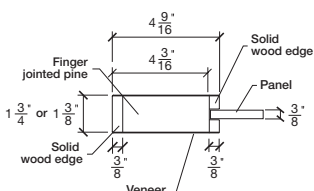

Technical drawings 6/8 - 7/0 - 8/0

Shaker Panel Door - U.S. specs

www.pbidoors.com

WIDTH			
36"	4 9/16"	26 7/8"	4 9/16"
34"	4 9/16"	24 7/8"	4 9/16"
32"	4 9/16"	22 7/8"	4 9/16"
30"	4 9/16"	20 7/8"	4 9/16"
28"	4 9/16"	18 7/8"	4 9/16"
26"	4 9/16"	16 7/8"	4 9/16"
24"	4 9/16"	14 7/8"	4 9/16"
22"	4 9/16"	12 7/8"	4 9/16"
20"	4 9/16"	10 7/8"	4 9/16"
18"	4 9/16"	8 7/8"	4 9/16"
16"	4 9/16"	6 7/8"	4 9/16"
15"	2 7/16"	10 1/8"	2 7/16"
14"	2 7/16"	9 1/8"	2 7/16"
12"	2 7/16"	7 1/8"	2 7/16"

WIDTH			
36"	4 9/16"	26 7/8"	4 9/16"
34"	4 9/16"	24 7/8"	4 9/16"
32"	4 9/16"	22 7/8"	4 9/16"
30"	4 9/16"	20 7/8"	4 9/16"
28"	4 9/16"	18 7/8"	4 9/16"
26"	4 9/16"	16 7/8"	4 9/16"
24"	4 9/16"	14 7/8"	4 9/16"
22"	4 9/16"	12 7/8"	4 9/16"
20"	4 9/16"	10 7/8"	4 9/16"
18"	4 9/16"	8 7/8"	4 9/16"
16"	4 9/16"	6 7/8"	4 9/16"
15"	2 7/16"	10 1/8"	2 7/16"
14"	2 7/16"	9 1/8"	2 7/16"
12"	2 7/16"	7 1/8"	2 7/16"