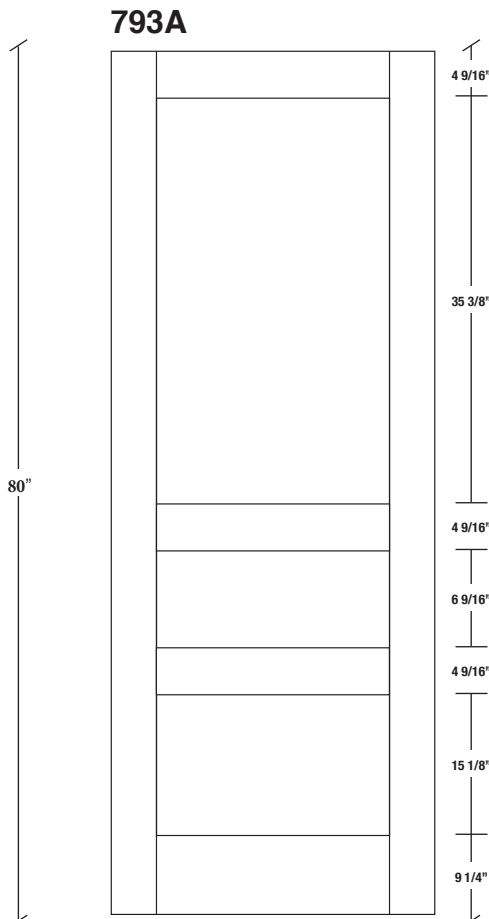

Technical drawings 6/8 - 7/0 - 8/0

Shaker Panel Door - U.S. specs

www.pbidoors.com

WIDTH			
36"	4 9/16"	26 7/8"	4 9/16"
34"	4 9/16"	24 7/8"	4 9/16"
32"	4 9/16"	22 7/8"	4 9/16"
30"	4 9/16"	20 7/8"	4 9/16"
28"	4 9/16"	18 7/8"	4 9/16"
26"	4 9/16"	16 7/8"	4 9/16"
24"	4 9/16"	14 7/8"	4 9/16"
22"	4 9/16"	12 7/8"	4 9/16"
20"	4 9/16"	10 7/8"	4 9/16"
18"	4 9/16"	8 7/8"	4 9/16"
16"	4 9/16"	6 7/8"	4 9/16"
15"	2 7/16"	10 1/8"	2 7/16"
14"	2 7/16"	9 1/8"	2 7/16"
12"	2 7/16"	7 1/8"	2 7/16"

WIDTH			
36"	4 9/16"	26 7/8"	4 9/16"
34"	4 9/16"	24 7/8"	4 9/16"
32"	4 9/16"	22 7/8"	4 9/16"
30"	4 9/16"	20 7/8"	4 9/16"
28"	4 9/16"	18 7/8"	4 9/16"
26"	4 9/16"	16 7/8"	4 9/16"
24"	4 9/16"	14 7/8"	4 9/16"
22"	4 9/16"	12 7/8"	4 9/16"
20"	4 9/16"	10 7/8"	4 9/16"
18"	4 9/16"	8 7/8"	4 9/16"
16"	4 9/16"	6 7/8"	4 9/16"
15"	2 7/16"	10 1/8"	2 7/16"
14"	2 7/16"	9 1/8"	2 7/16"
12"	2 7/16"	7 1/8"	2 7/16"