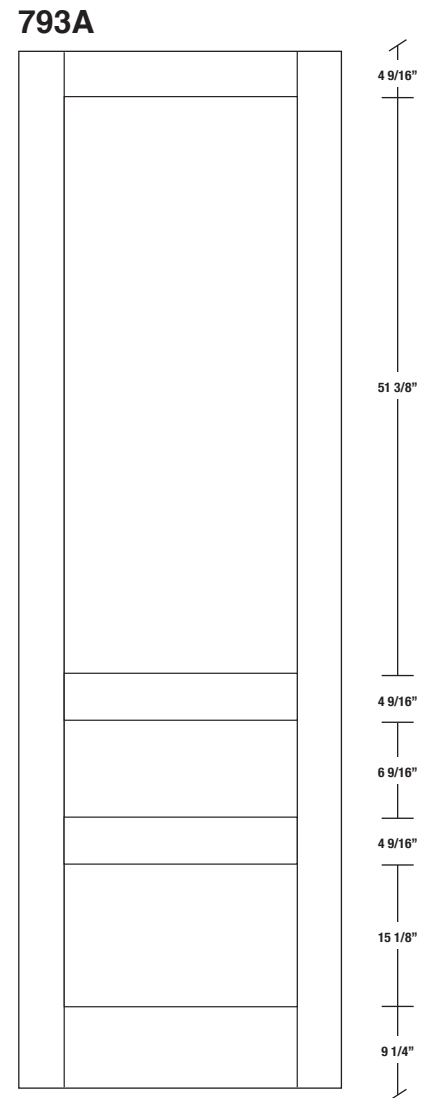

Technical drawings 6/8 - 7/0 - 8/0

Shaker Panel Door - U.S. specs

www.pbidoors.com

WIDTH			
36"	4 9/16"	26 7/8"	4 9/16"
34"	4 9/16"	24 7/8"	4 9/16"
32"	4 9/16"	22 7/8"	4 9/16"
30"	4 9/16"	20 7/8"	4 9/16"
28"	4 9/16"	18 7/8"	4 9/16"
26"	4 9/16"	16 7/8"	4 9/16"
24"	4 9/16"	14 7/8"	4 9/16"
22"	4 9/16"	12 7/8"	4 9/16"
20"	4 9/16"	10 7/8"	4 9/16"
18"	4 9/16"	8 7/8"	4 9/16"
16"	4 9/16"	6 7/8"	4 9/16"
15"	2 7/16"	10 1/8"	2 7/16"
14"	2 7/16"	9 1/8"	2 7/16"
12"	2 7/16"	7 1/8"	2 7/16"

WIDTH			
36"	4 9/16"	26 7/8"	4 9/16"
34"	4 9/16"	24 7/8"	4 9/16"
32"	4 9/16"	22 7/8"	4 9/16"
30"	4 9/16"	20 7/8"	4 9/16"
28"	4 9/16"	18 7/8"	4 9/16"
26"	4 9/16"	16 7/8"	4 9/16"
24"	4 9/16"	14 7/8"	4 9/16"
22"	4 9/16"	12 7/8"	4 9/16"
20"	4 9/16"	10 7/8"	4 9/16"
18"	4 9/16"	8 7/8"	4 9/16"
16"	4 9/16"	6 7/8"	4 9/16"
15"	2 7/16"	10 1/8"	2 7/16"
14"	2 7/16"	9 1/8"	2 7/16"
12"	2 7/16"	7 1/8"	2 7/16"