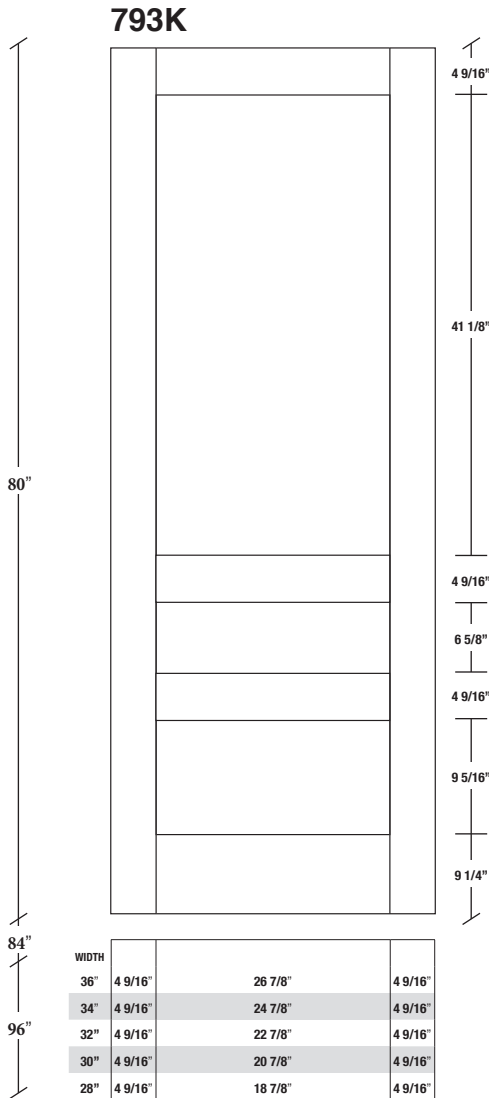

# Technical drawings 6/8 - 7/0 - 8/0

Shaker Panel Door - U.S. specs

www.pbidoors.com

SHAKER SIDERAIL