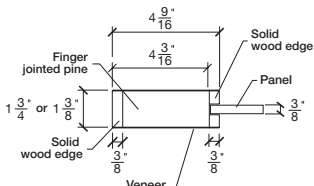

# Technical drawings 6/8 - 7/0 - 8/0

Shaker Panel Door - U.S. specs

www.pbidoors.com

SHAKER SIDERAIL