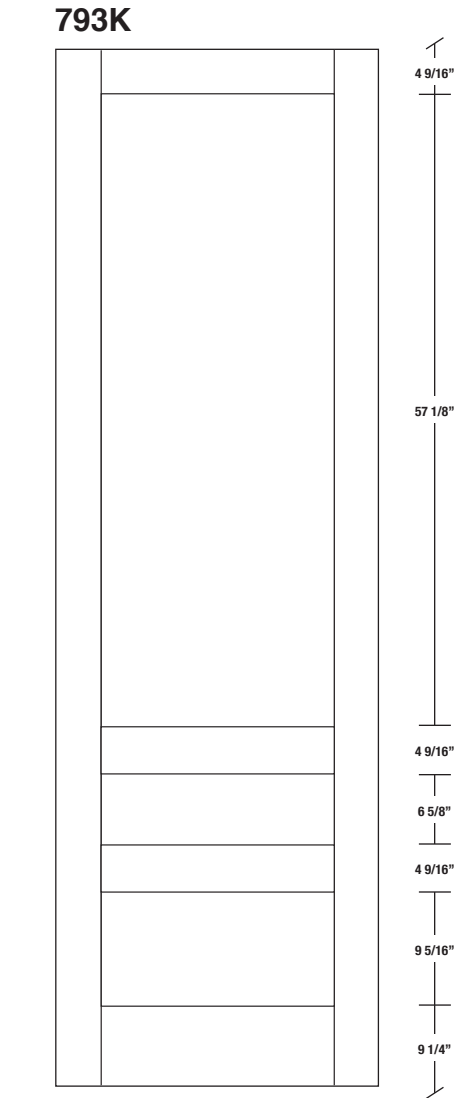

# Technical drawings 6/8 - 7/0 - 8/0

Shaker Panel Door - U.S. specs

www.pbidoors.com

SHAKER SIDERAIL