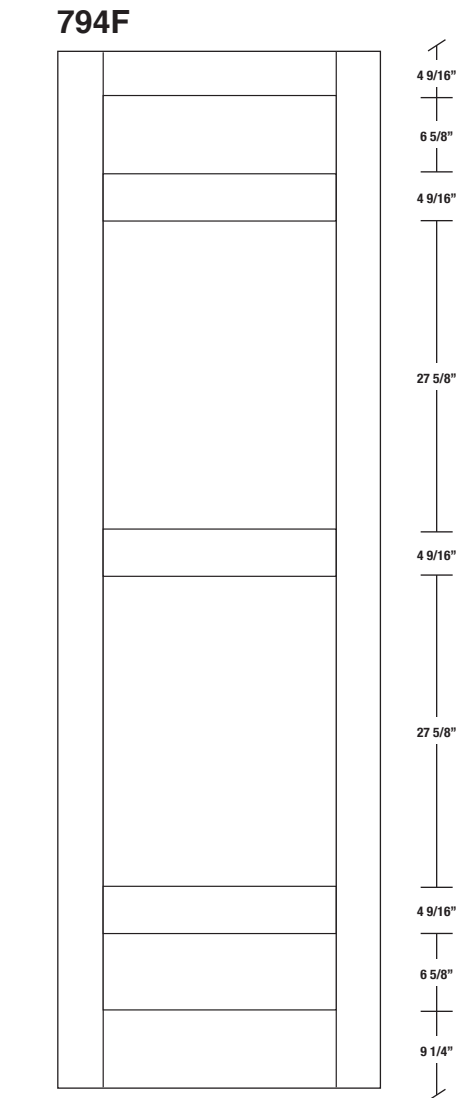

Technical drawings 6/8 - 7/0 - 8/0

Shaker Panel Door - U.S. specs

www.pbidoors.com

SHAKER SIDERAIL