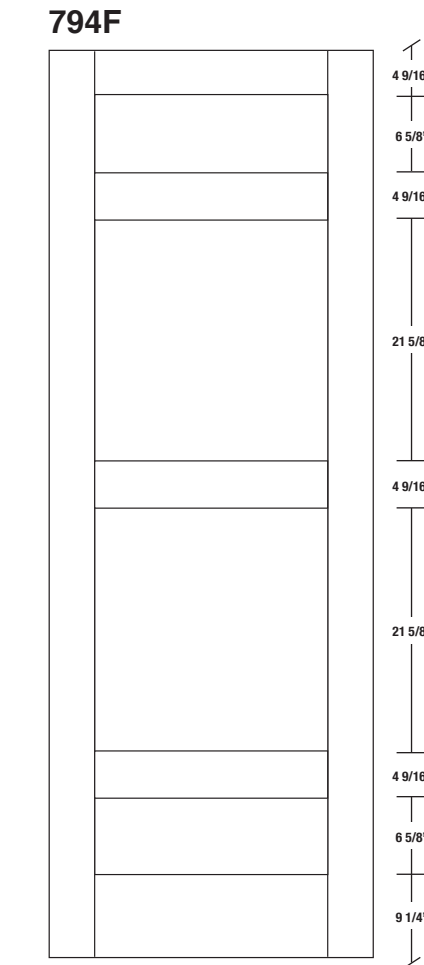

Technical drawings 6/8 - 7/0 - 8/0

Shaker Panel Door - U.S. specs

www.pbidoors.com

SHAKER SIDERAIL