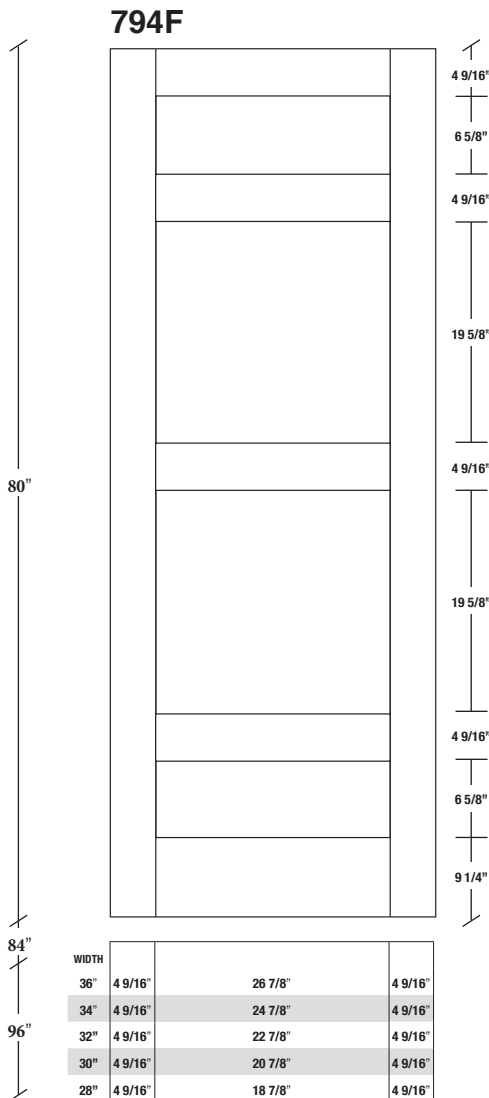

Technical drawings 6/8 - 7/0 - 8/0

Shaker Panel Door - U.S. specs

www.pbidoors.com

SHAKER SIDERAIL