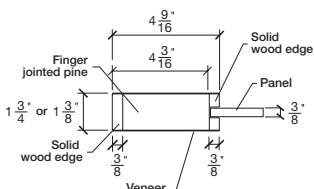

# Technical drawings 6/8 - 7/0 - 8/0

Shaker Panel Door - U.S. specs

www.pbidoors.com

WIDTH			
36"	49/16"	26 7/8"	49/16"
34"	49/16"	24 7/8"	49/16"
32"	49/16"	22 7/8"	49/16"
30"	49/16"	20 7/8"	49/16"
28"	49/16"	18 7/8"	49/16"
26"	49/16"	16 7/8"	49/16"
24"	49/16"	14 7/8"	49/16"
22"	49/16"	12 7/8"	49/16"
20"	49/16"	10 7/8"	49/16"
18"	49/16"	8 7/8"	49/16"
16"	49/16"	6 7/8"	49/16"
15"	27/16"	10 1/8"	27/16"
14"	27/16"	9 1/8"	27/16"
12"	27/16"	7 1/8"	27/16"

WIDTH			
36"	49/16"	26 7/8"	49/16"
34"	49/16"	24 7/8"	49/16"
32"	49/16"	22 7/8"	49/16"
30"	49/16"	20 7/8"	49/16"
28"	49/16"	18 7/8"	49/16"
26"	49/16"	16 7/8"	49/16"
24"	49/16"	14 7/8"	49/16"
22"	49/16"	12 7/8"	49/16"
20"	49/16"	10 7/8"	49/16"
18"	49/16"	8 7/8"	49/16"
16"	49/16"	6 7/8"	49/16"
15"	27/16"	10 1/8"	27/16"
14"	27/16"	9 1/8"	27/16"
12"	27/16"	7 1/8"	27/16"