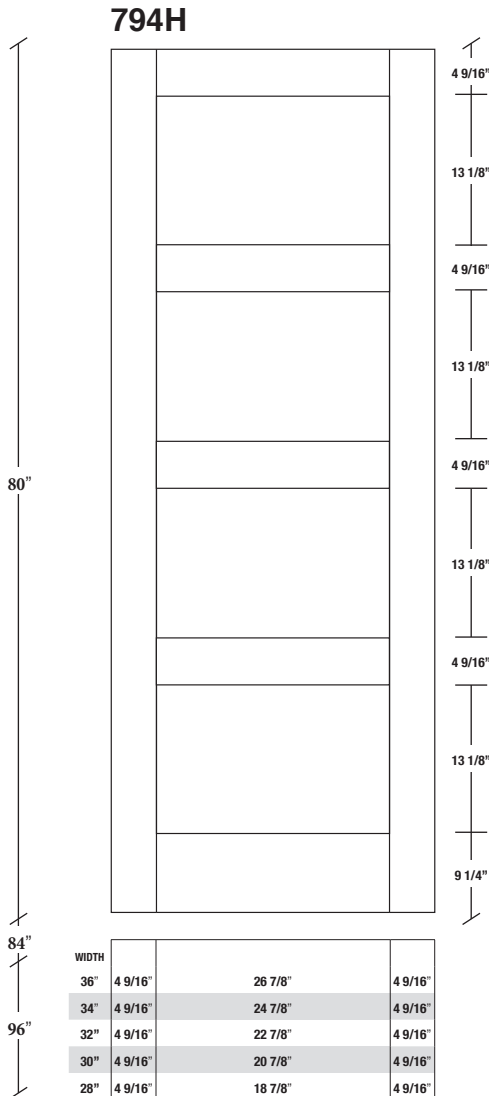

# Technical drawings 6/8 - 7/0 - 8/0

Shaker Panel Door - U.S. specs

www.pbidoors.com

WIDTH			
36"	49/16"	26 7/8"	49/16"
34"	49/16"	24 7/8"	49/16"
32"	49/16"	22 7/8"	49/16"
30"	49/16"	20 7/8"	49/16"
28"	49/16"	18 7/8"	49/16"
26"	49/16"	16 7/8"	49/16"
24"	49/16"	14 7/8"	49/16"
22"	49/16"	12 7/8"	49/16"
20"	49/16"	10 7/8"	49/16"
18"	49/16"	8 7/8"	49/16"
16"	49/16"	6 7/8"	49/16"
15"	27/16"	10 1/8"	27/16"
14"	27/16"	9 1/8"	27/16"
12"	27/16"	7 1/8"	27/16"

WIDTH			
36"	49/16"	26 7/8"	49/16"
34"	49/16"	24 7/8"	49/16"
32"	49/16"	22 7/8"	49/16"
30"	49/16"	20 7/8"	49/16"
28"	49/16"	18 7/8"	49/16"
26"	49/16"	16 7/8"	49/16"
24"	49/16"	14 7/8"	49/16"
22"	49/16"	12 7/8"	49/16"
20"	49/16"	10 7/8"	49/16"
18"	49/16"	8 7/8"	49/16"
16"	49/16"	6 7/8"	49/16"
15"	27/16"	10 1/8"	27/16"
14"	27/16"	9 1/8"	27/16"
12"	27/16"	7 1/8"	27/16"