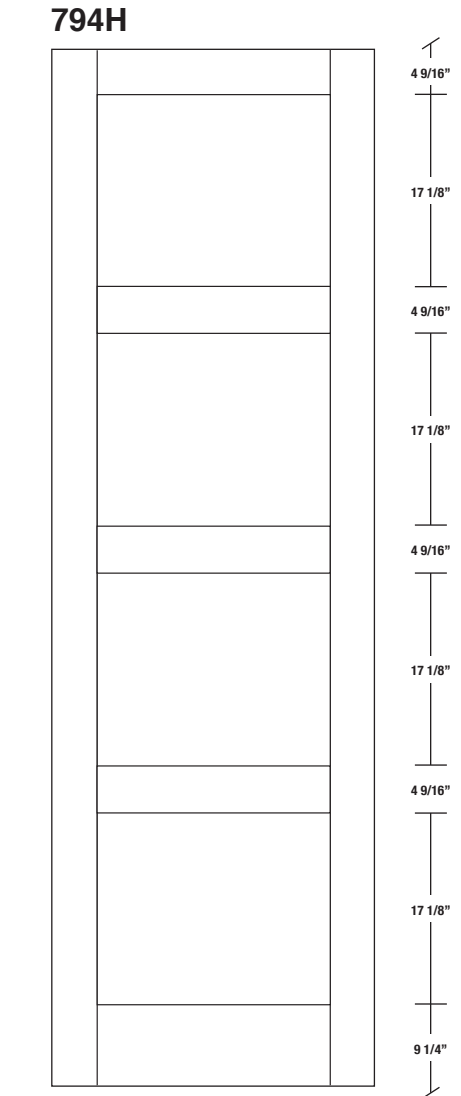

# Technical drawings 6/8 - 7/0 - 8/0

Shaker Panel Door - U.S. specs

www.pbidoors.com

WIDTH			
36"	49/16"	26 7/8"	49/16"
34"	49/16"	24 7/8"	49/16"
32"	49/16"	22 7/8"	49/16"
30"	49/16"	20 7/8"	49/16"
28"	49/16"	18 7/8"	49/16"
26"	49/16"	16 7/8"	49/16"
24"	49/16"	14 7/8"	49/16"
22"	49/16"	12 7/8"	49/16"
20"	49/16"	10 7/8"	49/16"
18"	49/16"	8 7/8"	49/16"
16"	49/16"	6 7/8"	49/16"
15"	27/16"	10 1/8"	27/16"
14"	27/16"	9 1/8"	27/16"
12"	27/16"	7 1/8"	27/16"

WIDTH			
36"	49/16"	26 7/8"	49/16"
34"	49/16"	24 7/8"	49/16"
32"	49/16"	22 7/8"	49/16"
30"	49/16"	20 7/8"	49/16"
28"	49/16"	18 7/8"	49/16"
26"	49/16"	16 7/8"	49/16"
24"	49/16"	14 7/8"	49/16"
22"	49/16"	12 7/8"	49/16"
20"	49/16"	10 7/8"	49/16"
18"	49/16"	8 7/8"	49/16"
16"	49/16"	6 7/8"	49/16"
15"	27/16"	10 1/8"	27/16"
14"	27/16"	9 1/8"	27/16"
12"	27/16"	7 1/8"	27/16"