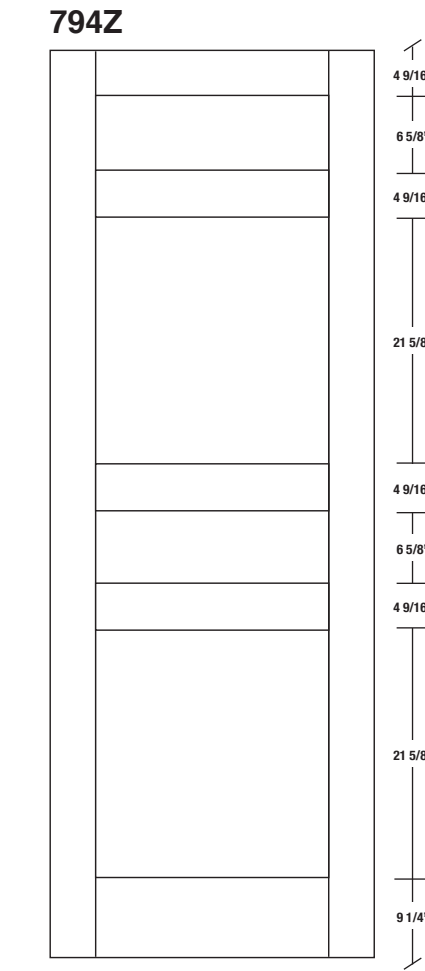

Technical drawings 6/8 - 7/0 - 8/0

Shaker Panel Door - U.S. specs

www.pbidoors.com

WIDTH			
36"	4 9/16"	26 7/8"	4 9/16"
34"	4 9/16"	24 7/8"	4 9/16"
32"	4 9/16"	22 7/8"	4 9/16"
30"	4 9/16"	20 7/8"	4 9/16"
28"	4 9/16"	18 7/8"	4 9/16"
26"	4 9/16"	16 7/8"	4 9/16"
24"	4 9/16"	14 7/8"	4 9/16"
22"	4 9/16"	12 7/8"	4 9/16"
20"	4 9/16"	10 7/8"	4 9/16"
18"	4 9/16"	8 7/8"	4 9/16"
16"	4 9/16"	6 7/8"	4 9/16"
15"	2 7/16"	10 1/8"	2 7/16"
14"	2 7/16"	9 1/8"	2 7/16"
12"	2 7/16"	7 1/8"	2 7/16"

WIDTH			
36"	4 9/16"	26 7/8"	4 9/16"
34"	4 9/16"	24 7/8"	4 9/16"
32"	4 9/16"	22 7/8"	4 9/16"
30"	4 9/16"	20 7/8"	4 9/16"
28"	4 9/16"	18 7/8"	4 9/16"
26"	4 9/16"	16 7/8"	4 9/16"
24"	4 9/16"	14 7/8"	4 9/16"
22"	4 9/16"	12 7/8"	4 9/16"
20"	4 9/16"	10 7/8"	4 9/16"
18"	4 9/16"	8 7/8"	4 9/16"
16"	4 9/16"	6 7/8"	4 9/16"
15"	2 7/16"	10 1/8"	2 7/16"
14"	2 7/16"	9 1/8"	2 7/16"
12"	2 7/16"	7 1/8"	2 7/16"