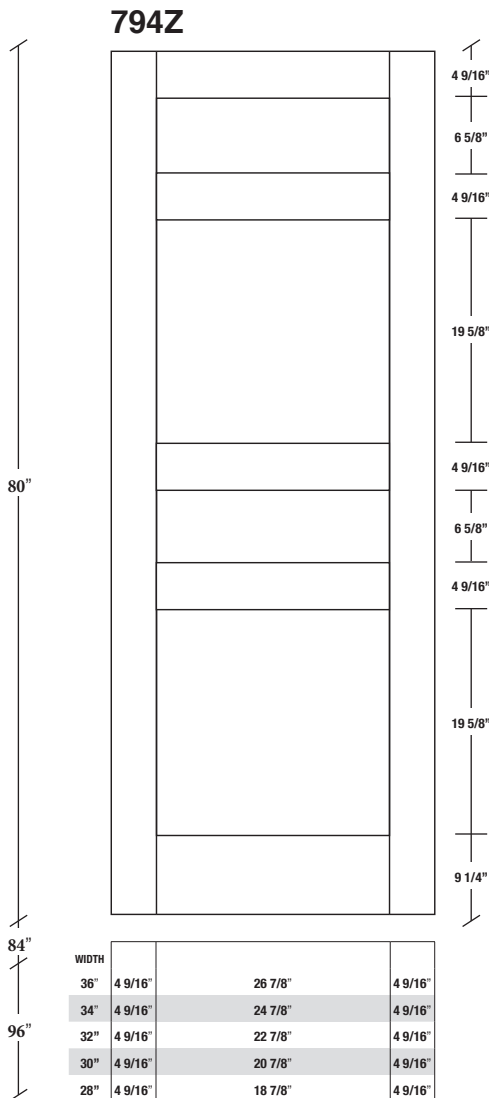

Technical drawings 6/8 - 7/0 - 8/0

Shaker Panel Door - U.S. specs

www.pbidoors.com

WIDTH			
36"	4 9/16"	26 7/8"	4 9/16"
34"	4 9/16"	24 7/8"	4 9/16"
32"	4 9/16"	22 7/8"	4 9/16"
30"	4 9/16"	20 7/8"	4 9/16"
28"	4 9/16"	18 7/8"	4 9/16"
26"	4 9/16"	16 7/8"	4 9/16"
24"	4 9/16"	14 7/8"	4 9/16"
22"	4 9/16"	12 7/8"	4 9/16"
20"	4 9/16"	10 7/8"	4 9/16"
18"	4 9/16"	8 7/8"	4 9/16"
16"	4 9/16"	6 7/8"	4 9/16"
15"	2 7/16"	10 1/8"	2 7/16"
14"	2 7/16"	9 1/8"	2 7/16"
12"	2 7/16"	7 1/8"	2 7/16"

WIDTH			
36"	4 9/16"	26 7/8"	4 9/16"
34"	4 9/16"	24 7/8"	4 9/16"
32"	4 9/16"	22 7/8"	4 9/16"
30"	4 9/16"	20 7/8"	4 9/16"
28"	4 9/16"	18 7/8"	4 9/16"
26"	4 9/16"	16 7/8"	4 9/16"
24"	4 9/16"	14 7/8"	4 9/16"
22"	4 9/16"	12 7/8"	4 9/16"
20"	4 9/16"	10 7/8"	4 9/16"
18"	4 9/16"	8 7/8"	4 9/16"
16"	4 9/16"	6 7/8"	4 9/16"
15"	2 7/16"	10 1/8"	2 7/16"
14"	2 7/16"	9 1/8"	2 7/16"
12"	2 7/16"	7 1/8"	2 7/16"