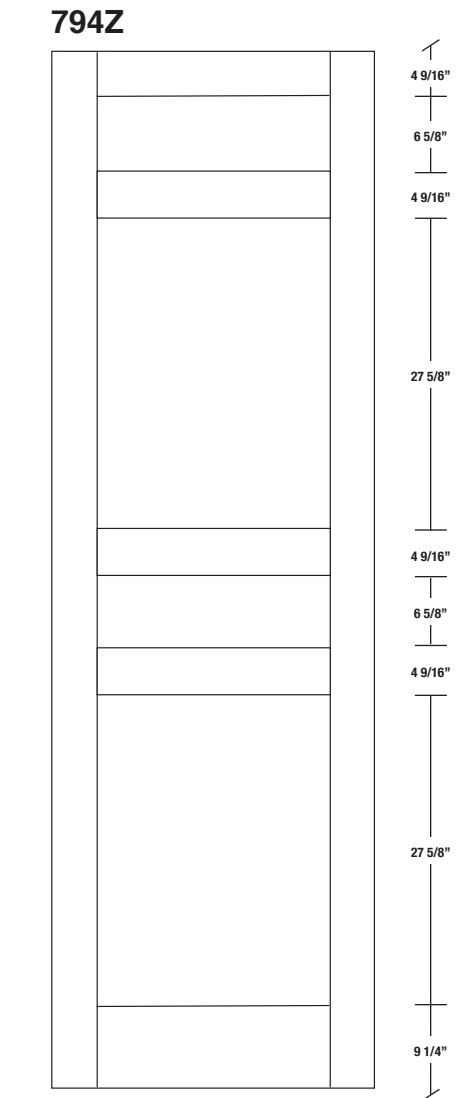

Technical drawings 6/8 - 7/0 - 8/0

Shaker Panel Door - U.S. specs

www.pbidoors.com

WIDTH			
36"	4 9/16"	26 7/8"	4 9/16"
34"	4 9/16"	24 7/8"	4 9/16"
32"	4 9/16"	22 7/8"	4 9/16"
30"	4 9/16"	20 7/8"	4 9/16"
28"	4 9/16"	18 7/8"	4 9/16"
26"	4 9/16"	16 7/8"	4 9/16"
24"	4 9/16"	14 7/8"	4 9/16"
22"	4 9/16"	12 7/8"	4 9/16"
20"	4 9/16"	10 7/8"	4 9/16"
18"	4 9/16"	8 7/8"	4 9/16"
16"	4 9/16"	6 7/8"	4 9/16"
15"	2 7/16"	10 1/8"	2 7/16"
14"	2 7/16"	9 1/8"	2 7/16"
12"	2 7/16"	7 1/8"	2 7/16"

WIDTH			
36"	4 9/16"	26 7/8"	4 9/16"
34"	4 9/16"	24 7/8"	4 9/16"
32"	4 9/16"	22 7/8"	4 9/16"
30"	4 9/16"	20 7/8"	4 9/16"
28"	4 9/16"	18 7/8"	4 9/16"
26"	4 9/16"	16 7/8"	4 9/16"
24"	4 9/16"	14 7/8"	4 9/16"
22"	4 9/16"	12 7/8"	4 9/16"
20"	4 9/16"	10 7/8"	4 9/16"
18"	4 9/16"	8 7/8"	4 9/16"
16"	4 9/16"	6 7/8"	4 9/16"
15"	2 7/16"	10 1/8"	2 7/16"
14"	2 7/16"	9 1/8"	2 7/16"
12"	2 7/16"	7 1/8"	2 7/16"