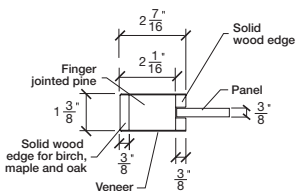

Technical drawings 6/7 - 6/11 - 7/11

Shaker Bifold Panel Door - U.S. specs

www.pbidoors.com

WIDTH	12 7/8"	11 7/8"	10 7/8"	9 7/8"	8 7/8"	7 7/8"	6 7/8"	5 7/8"	4 7/8"
36"									
34"									
32"									
30"									
28"									
26"									
24"									
22"									
20"									

WIDTH	12 7/8"	11 7/8"	10 7/8"	9 7/8"	8 7/8"	7 7/8"	6 7/8"	5 7/8"	4 7/8"
36"									
34"									
32"									
30"									
28"									
26"									
24"									
22"									
20"									

WIDTH	12 7/8"	11 7/8"	10 7/8"	9 7/8"	8 7/8"	7 7/8"	6 7/8"	5 7/8"	4 7/8"
36"									
34"									
32"									
30"									
28"									
26"									
24"									
22"									
20"									