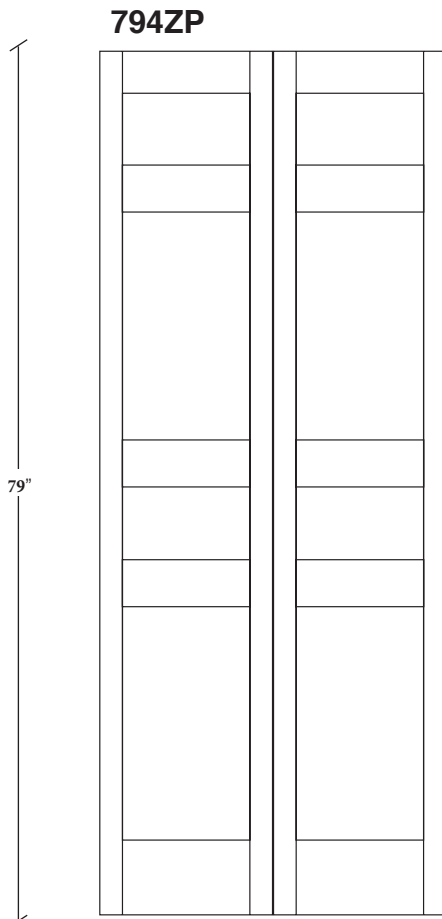

Technical drawings 6/7 - 6/11 - 7/11

Shaker Bifold Panel Door - U.S. specs

www.pbidoors.com

WIDTH	12 7/8"	11 7/8"	10 7/8"	9 7/8"	8 7/8"	7 7/8"	6 7/8"	5 7/8"	4 7/8"
36"									
34"									
32"									
30"									
28"									
26"									
24"									
22"									
20"									

WIDTH	12 7/8"	11 7/8"	10 7/8"	9 7/8"	8 7/8"	7 7/8"	6 7/8"	5 7/8"	4 7/8"
36"									
34"									
32"									
30"									
28"									
26"									
24"									
22"									
20"									

WIDTH	12 7/8"	11 7/8"	10 7/8"	9 7/8"	8 7/8"	7 7/8"	6 7/8"	5 7/8"	4 7/8"
36"									
34"									
32"									
30"									
28"									
26"									
24"									
22"									
20"									